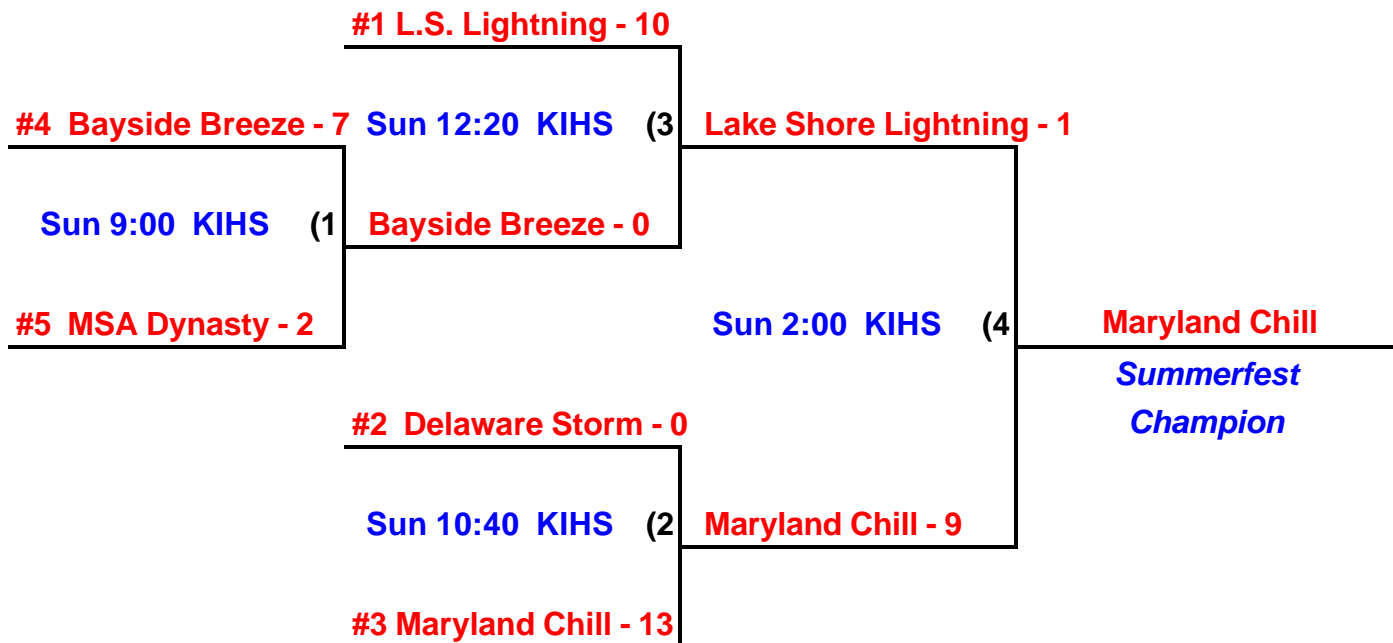

NSA Summerfest at Love Point - June 28-29, 2003

Kent Island High School - Stevensville, MD

12 & Under POOL PLAY

Teams

Bayside Breeze **Lake Shore Lightning**
Delaware Storm **Maryland Chill**
MSA Dynasty

Day	Time	Teams		Field
Sat	8:00	Bayside Breeze - 6	MSA Dynasty - 4	K. I. HS
Sat	9:40	Maryland Chill - 7	MSA Dynasty - 3	K. I. HS
Sat	11:20	Maryland Chill - 6	Delaware Storm - 8	K. I. HS
Sat	1:00	Bayside Breeze - 1	L. S. Lightning - 3	K. I. HS
Sat	2:40	MSA Dynasty - 7	L. S. Lightning - 4	K. I. HS
Sat	4:20	Bayside Breeze - 3	Delaware Storm - 11	K. I. HS
Sat	6:00	L. S. Lightning - 7	Delaware Storm - 4	K. I. HS

12 & Under CHAMPIONSHIP PLAY

NSA Summerfest at Love Point - June 28-29, 2003

Old Love Point Park, Stevensville, MD

14 & Under POOL PLAY

Pool A

Central PA Krunch
Freedom
Maryland Agitators
Midshore Express

Pool B