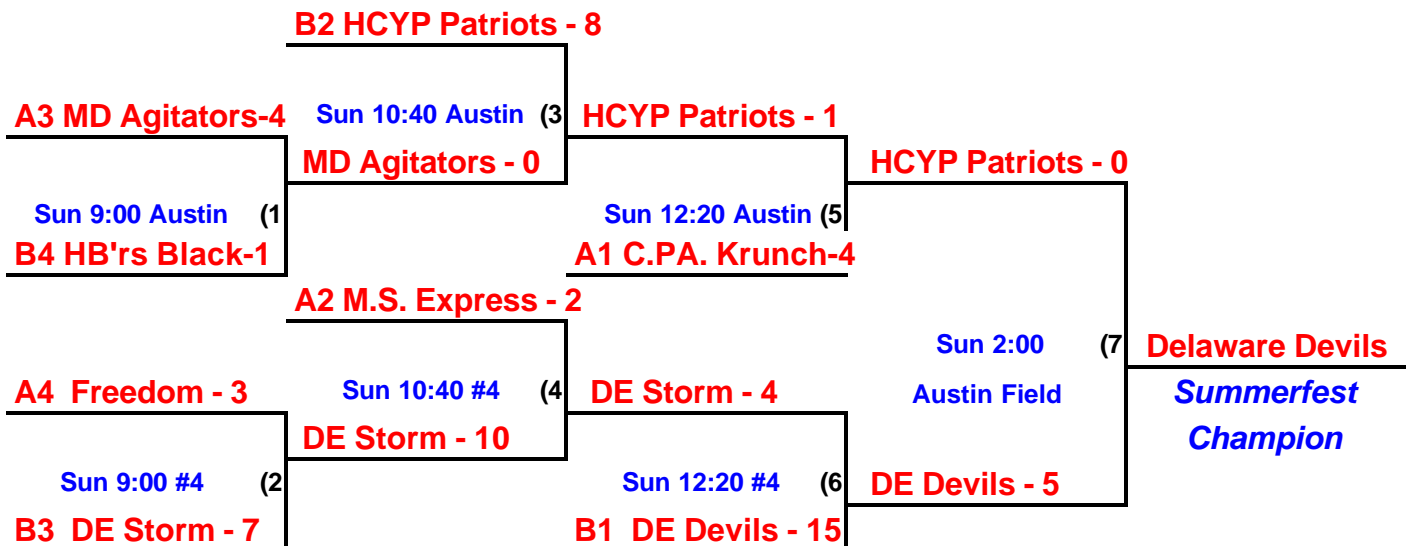

NSA Summerfest at Love Point - June 28-29, 2003

Kent Island High School - Stevensville, MD

12 & Under POOL PLAY

Teams

Bayside Breeze **Lake Shore Lightning**
Delaware Storm **Maryland Chill**
MSA Dynasty

Day	Time	Teams		Field
Sat	8:00	Bayside Breeze - 6	MSA Dynasty - 4	K. I. HS
Sat	9:40	Maryland Chill - 7	MSA Dynasty - 3	K. I. HS
Sat	11:20	Maryland Chill - 6	Delaware Storm - 8	K. I. HS
Sat	1:00	Bayside Breeze - 1	L. S. Lightning - 3	K. I. HS
Sat	2:40	MSA Dynasty - 7	L. S. Lightning - 4	K. I. HS
Sat	4:20	Bayside Breeze - 3	Delaware Storm - 11	K. I. HS
Sat	6:00	L. S. Lightning - 7	Delaware Storm - 4	K. I. HS

12 & Under CHAMPIONSHIP PLAY

NSA Summerfest at Love Point - June 28-29, 2003

Old Love Point Park, Stevensville, MD

14 & Under POOL PLAY

Pool A

Central PA Krunch
Freedom
Maryland Agitators
Midshore Express

Pool B

POOL B

Day	Time	Teams	Field #
Sat	9:40	Heartbreakers Black - 1 HCYP Patriots - 3	Austin
Sat	9:40	Delaware Devils - 3 Delaware Storm - 2	4
Sat	1:00	Heartbreakers Black - 1 Delaware Devils - 4	Austin
Sat	1:00	HCYP Patriots - 3 Delaware Storm - 1	4
Sat	4:20	Heartbreakers Black - 6 Delaware Storm - 7	4
Sat	6:00	HCYP Patriots - L Delaware Devils - W	3

14 & Under CHAMPIONSHIP PLAY

NSA Summerfest at Love Point

Old Love Point Park

16 & Under

AA Blazers **Delaware Storm** **HCYP Patriots** **Shamrocks**
Babe Ruth All Stars **Delaware Wavez** **Maryland Chill**
Bayside Breeze **Eastern Shore Lady Cats** **Montgomery Co. Champions**