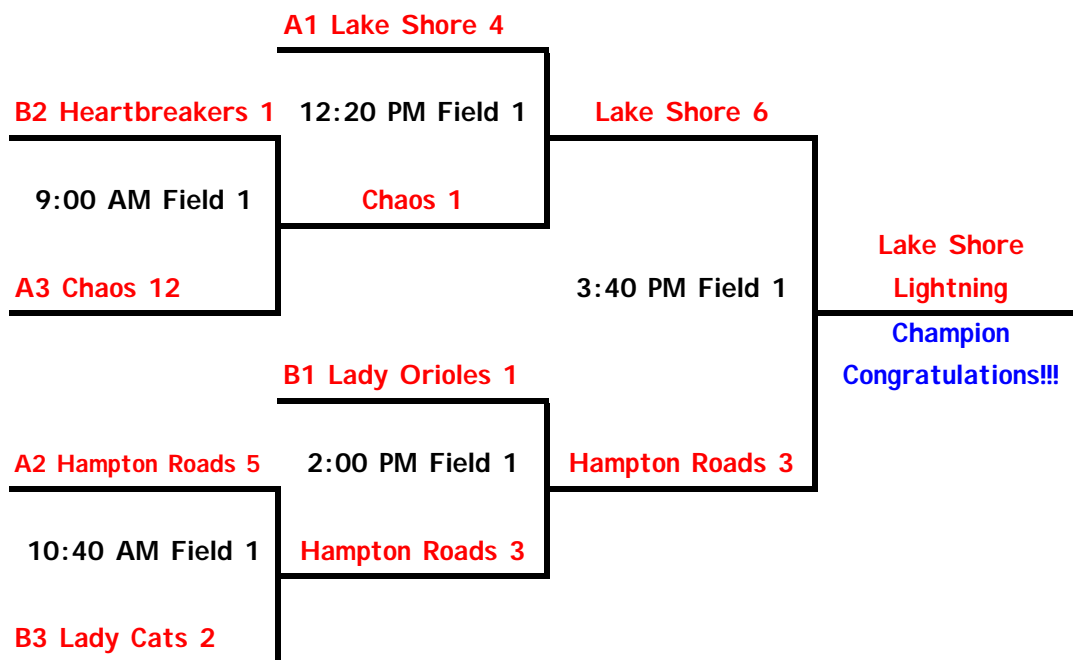

NSA Blast at the Beach World Series Qualifier

10 & Under

Showell Recreation Area

June 14,15

Pool A

Hampton Roads Vipers (VA)
Lake Shore Lightning (MD)
Chaos (PA)

Pool B

Lady Orioles (MD)
Eastern Shore Lil Lady Cats (MD)
Heartbreakers (MD)

Pool Play Saturday June 14

Field 1

Field 2

8:00 AM	0 Hampton Roads vs Lake Shore 6	10 Lady Orioles vs E.S. Lady Cats 0
9:40 AM	14 Hampton Roads vs Chaos 4	3 Lady Orioles vs Heartbreakers 1
11:20 AM	10 Lake Shore vs Chaos 3	4 E.S. Lady Cats vs Heartbreakers 7
1:00 PM	11 Hampton Roads vs Lady Orioles 6	
2:40 PM	12 Lake Shore vs E.S. Lady Cats 0	
4:20 PM	8 Chaos vs Heartbreakers 1	

Championship Play Sunday June 15

Note: It is the manager's responsibility to secure times for play in Sunday Championship play!!!