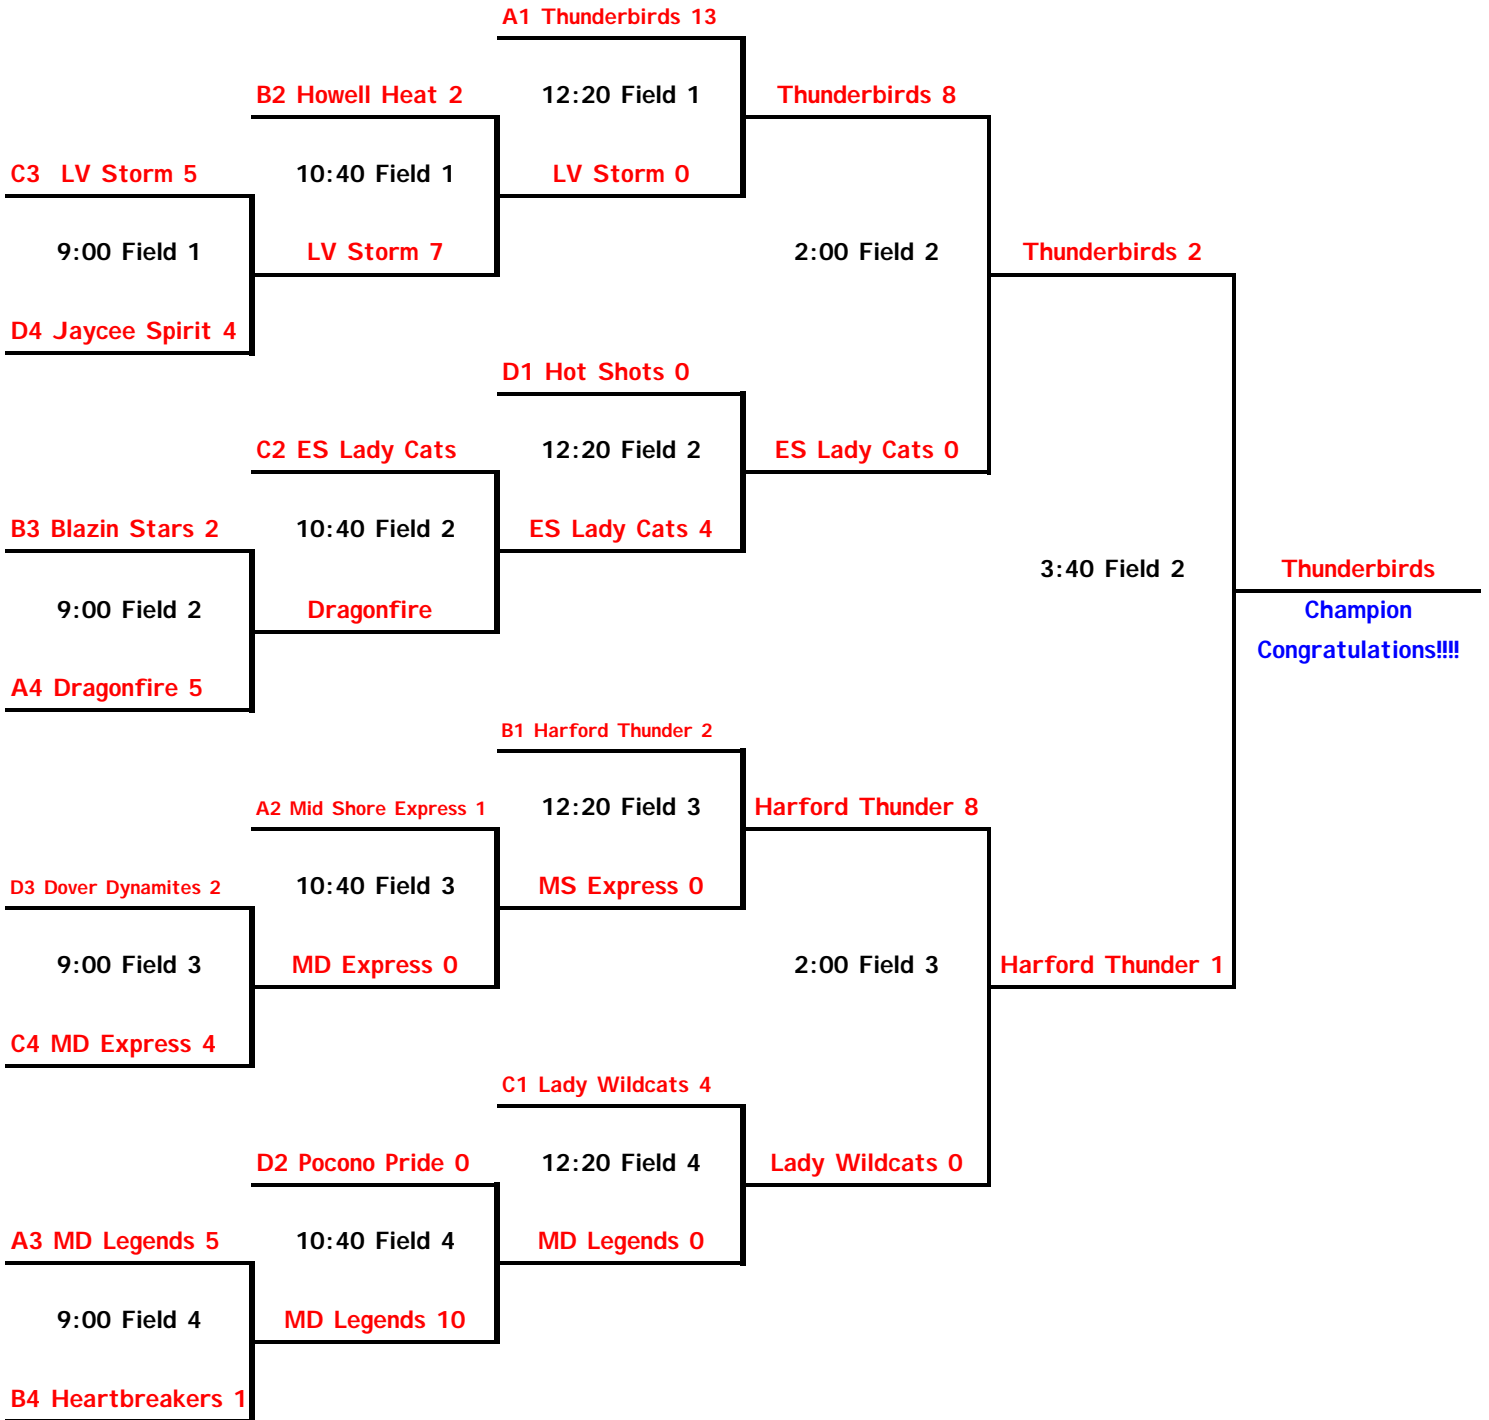

16 & Under Championship Play

East Side Athletic Complex Sunday June 15