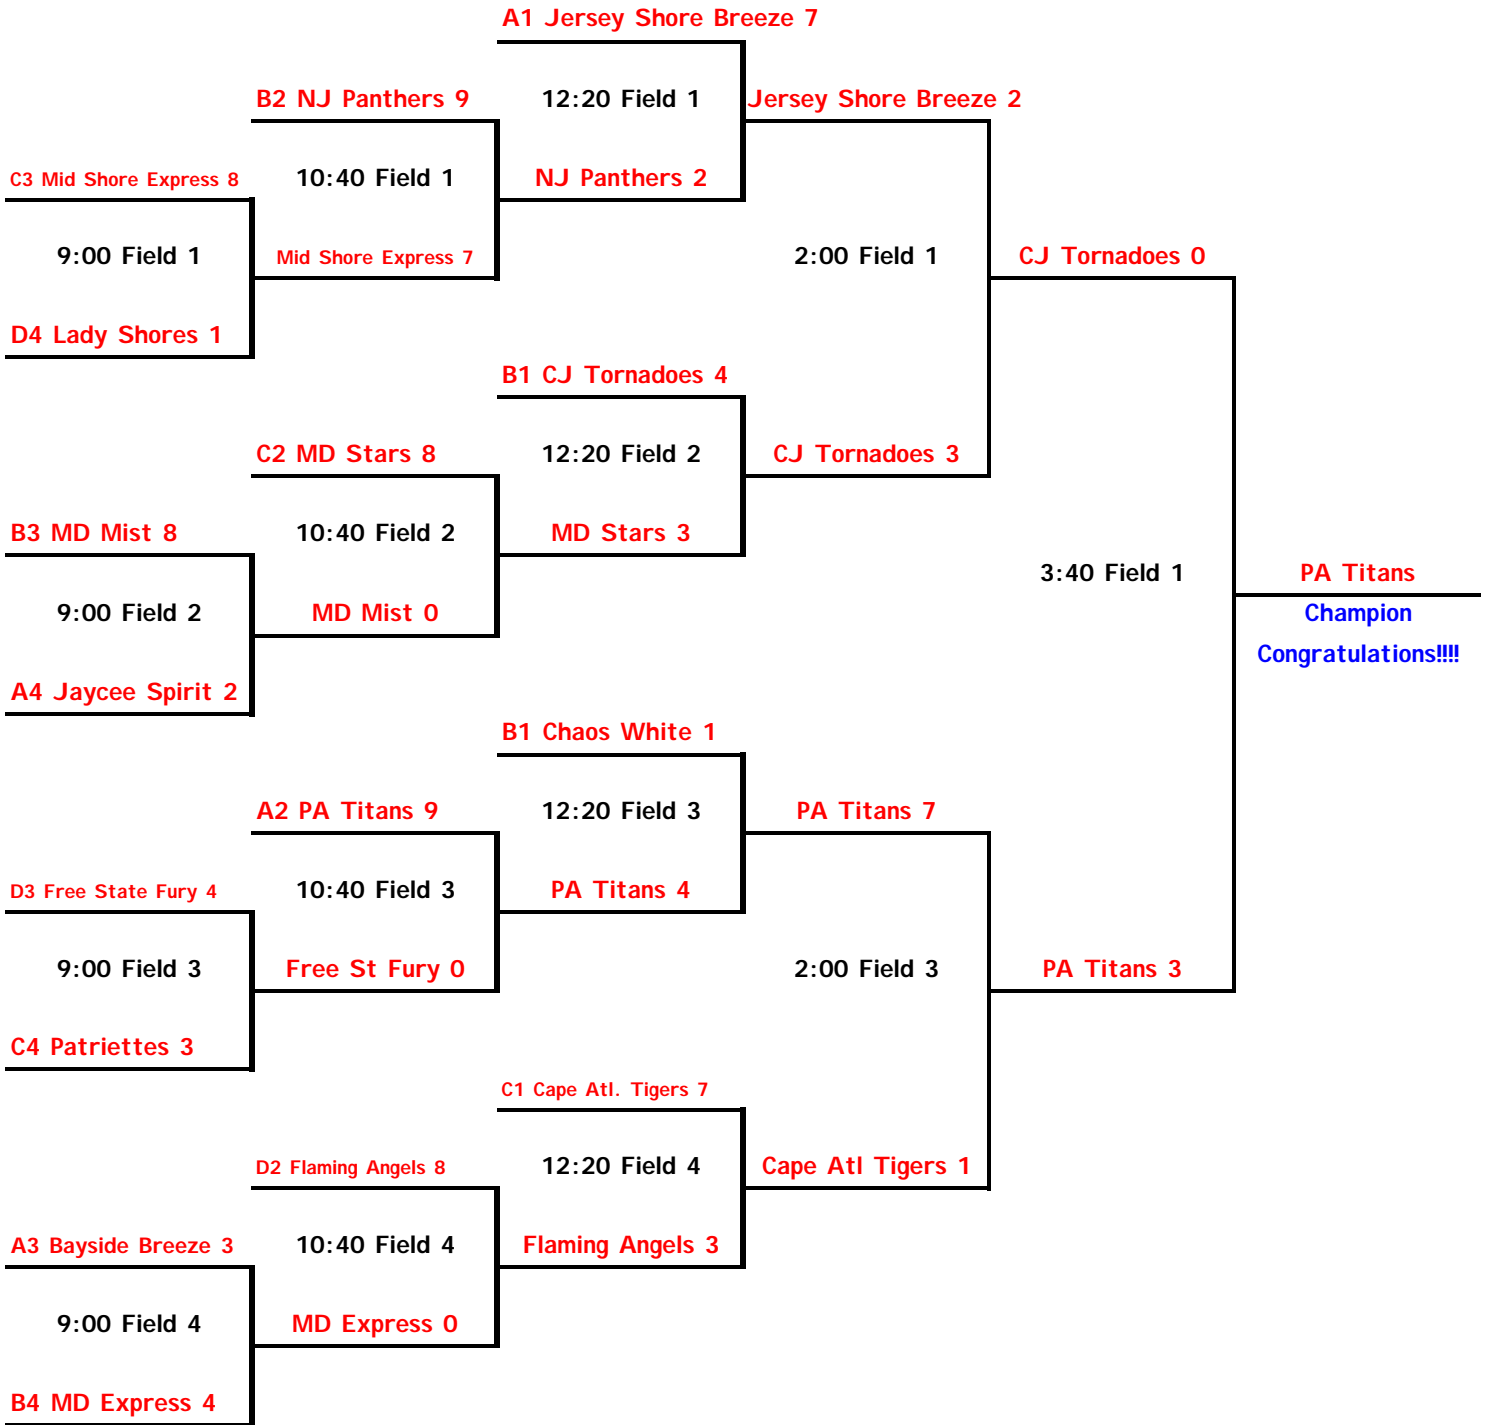

14 & Under Championship Play

H.S. Parker Complex Sunday June 15