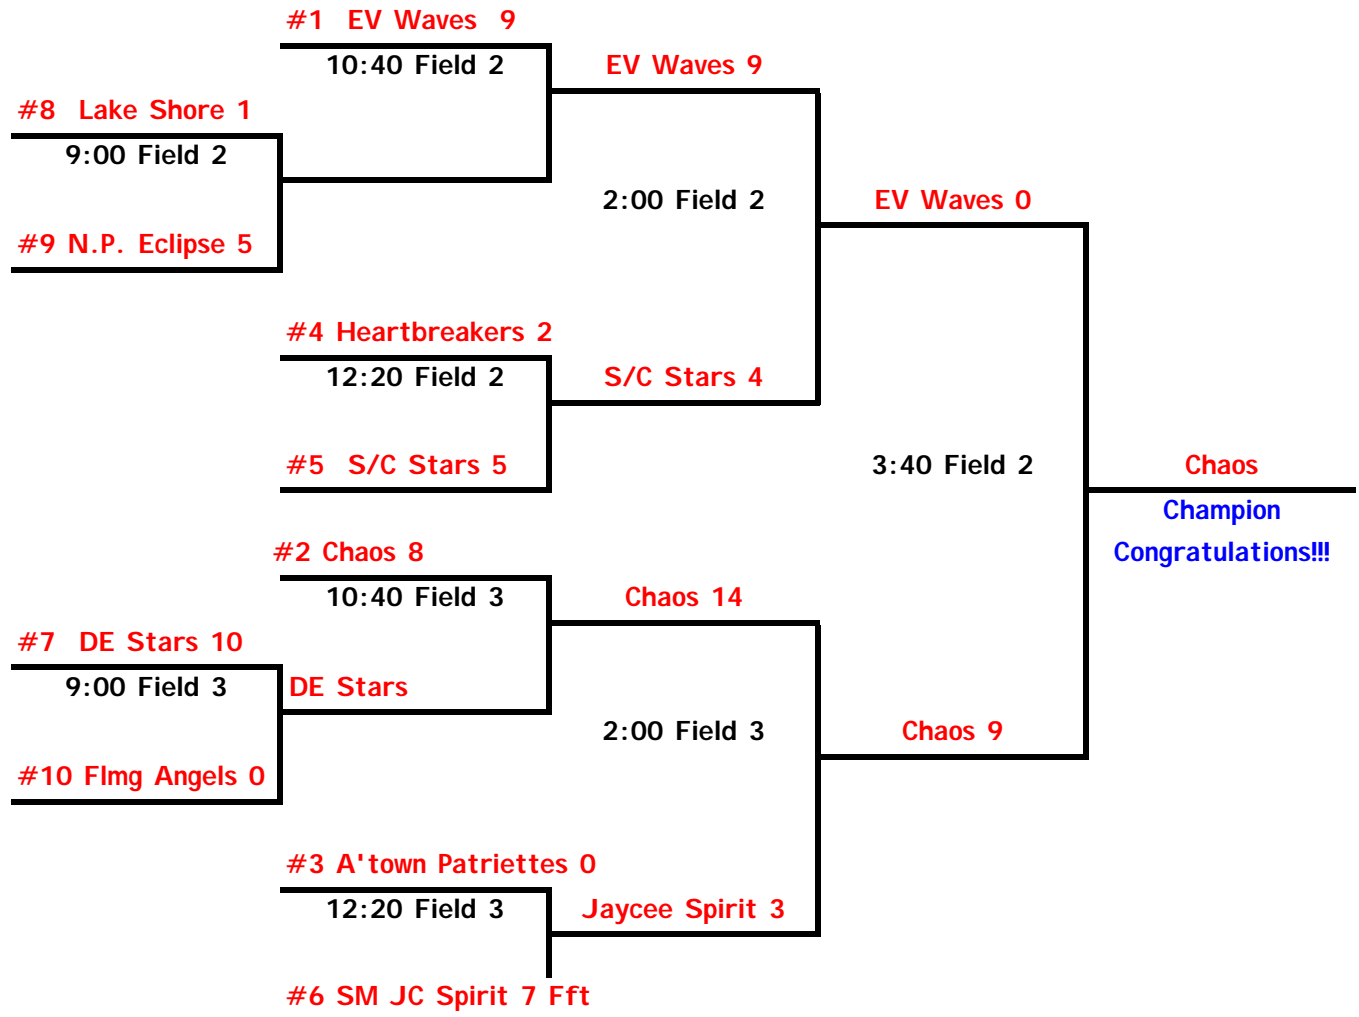

NSA Blast at the Beach World Series Qualifier

12 & Under

North Worchester Athletic Complex (Berlin, MD) **Pool Play Only**

Saturday June 14

Delaware Stars (DE)	Allentown Patriettes (PA)	Heartbreakers (MD)
Lake Shore Lightning (MD)	So. MD Jaycee Spirit (MD)	North Penn Eclipse (PA)
Eastern Valley Waves (PA)	Chaos (PA)	Smyrna Clayton Stars
	Norristown Flaming Angels (PA)	

	<u>Field 1</u>	<u>Field 2</u>	<u>Field 3</u>
8:00 AM	8 DE Stars vs Lake Shore 5	2 E.V. Waves vs Smyrna Stars 1	14 Patriettes vs Jaycee Spirit 0
9:40 AM	1 De Stars vs Chaos 5	21 E.V. Waves vs Flaming Angels 0	9 Heartbreakers vs N.P. Eclipse 2
11:20AM	0 Lake Shore vs Chaos 10	13 Jaycee Spirit vs Flaming Angels 5	9 Smyrna Stars vs Patriettes 8
1:00 PM	0 De Stars vs E.V. Waves 8	2 Jaycee Spirit vs Heartbreakers 1	12 Smyrna Stars vs N.P. Eclipse 7
2:40PM	0 Lake Shore vs Patriettes 5	5 Flaming Angels vs Heartbreakers 15	12 Chaos vs N.P. Eclipse 2

Championship Play Sunday June 15 - Showell Recreation Area