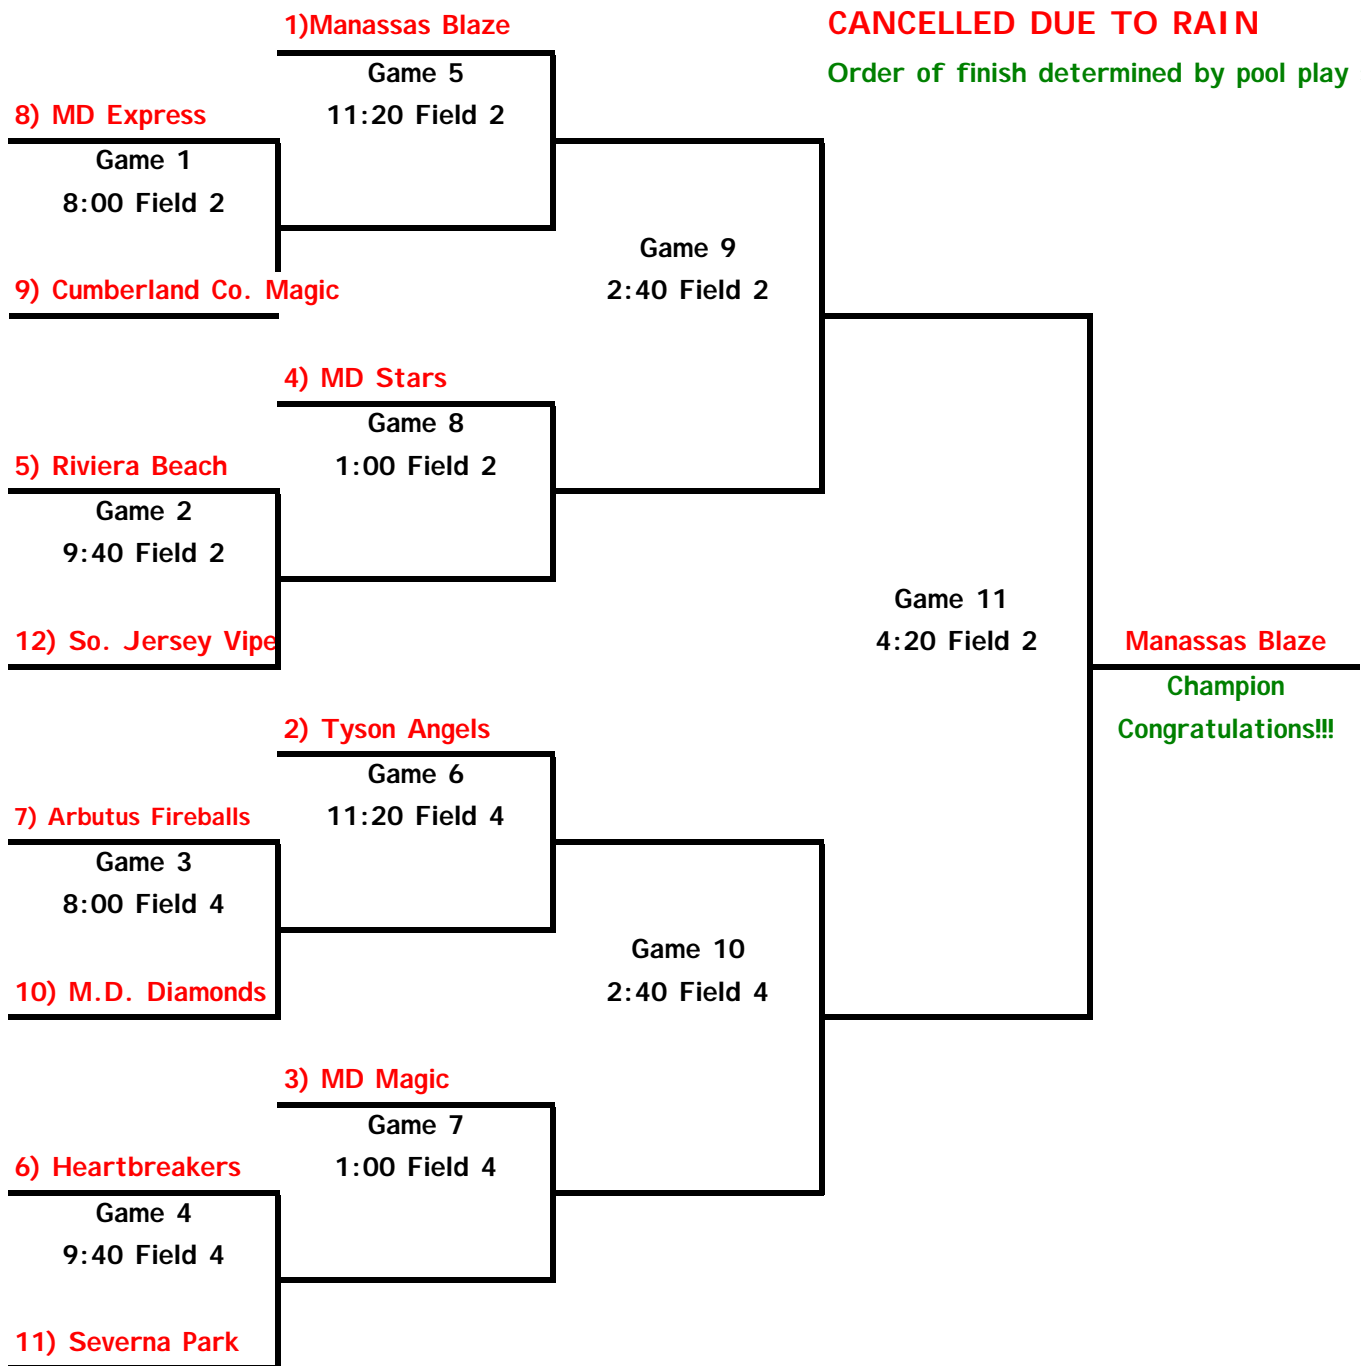

Sunday June 1

CHAMPIONSHIP PLAY

CANCELLED DUE TO RAIN

Order of finish determined by pool play seedings

NSA Rock N Rumble World Series Qualifier

16 & Under Pool Play

Fairland Regional Park (Laurel, MD)

Bracket A