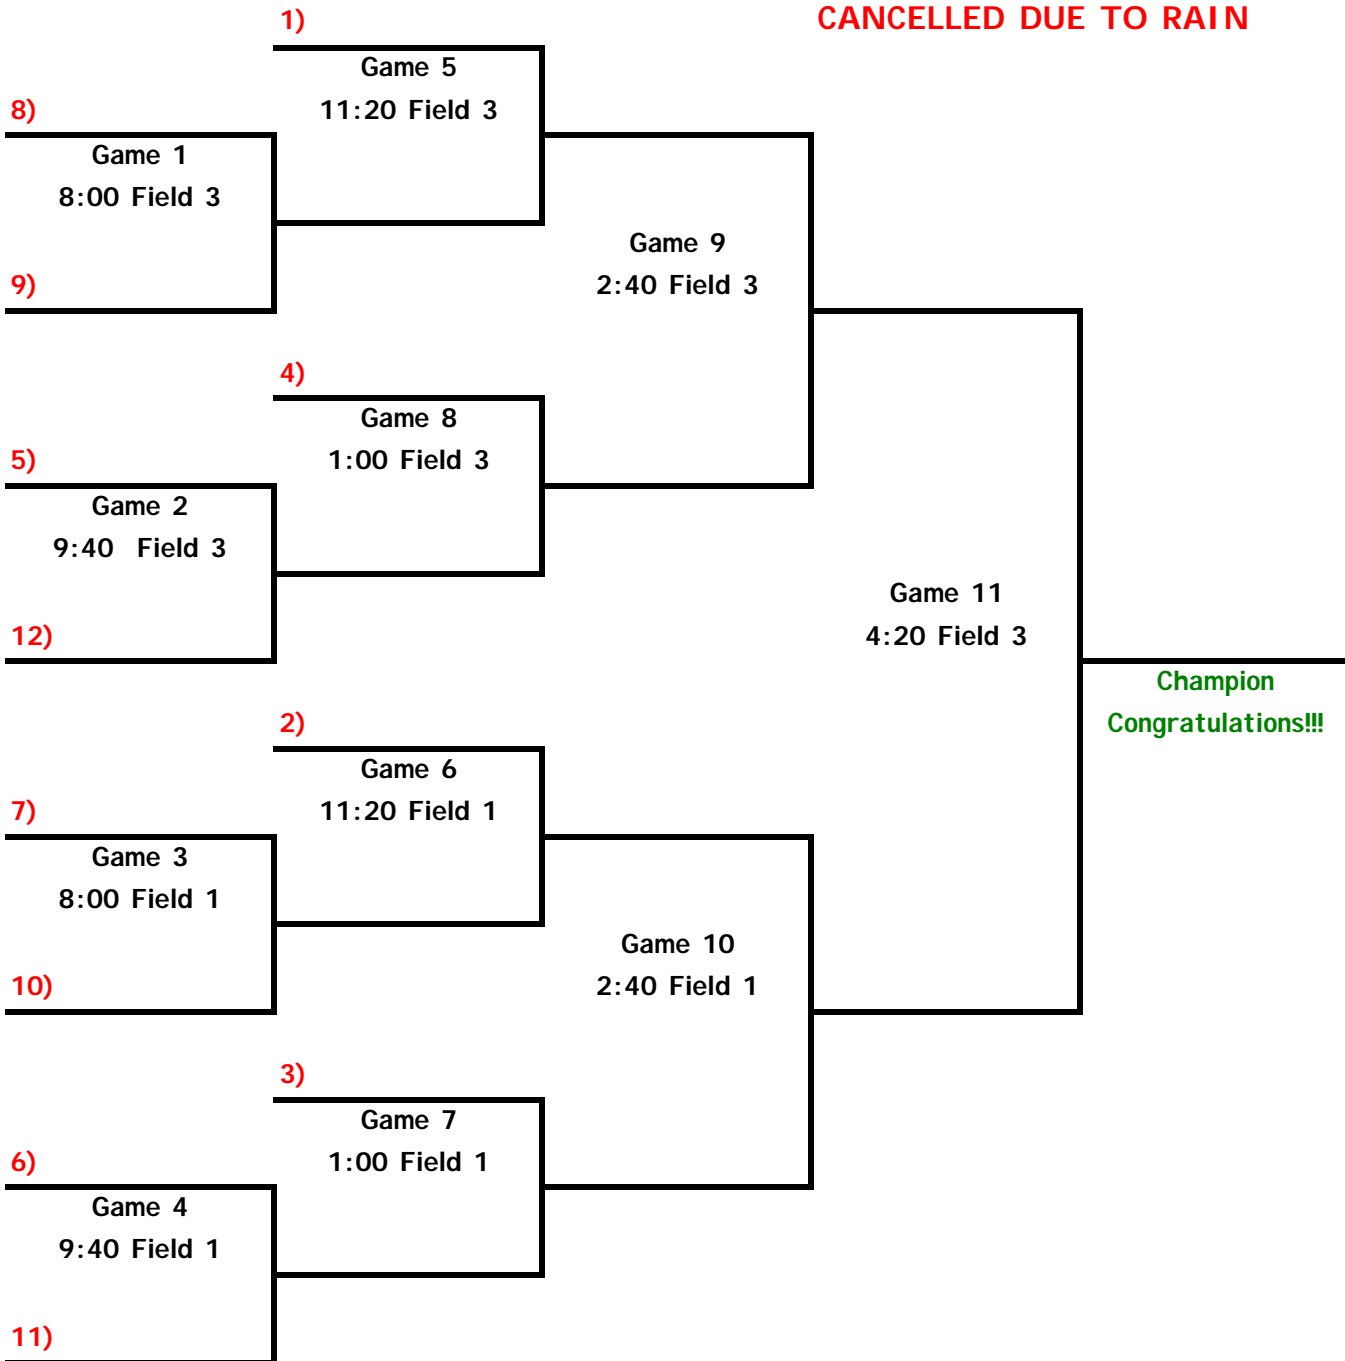

NSA Rock N Rumble World Series Qualifier

12 & Under Championship Play

Carroll County Sports Complex (Westminster, MD)

Sunday June 1

**CHAMPIONSHIP PLAY
CANCELLED DUE TO RAIN**