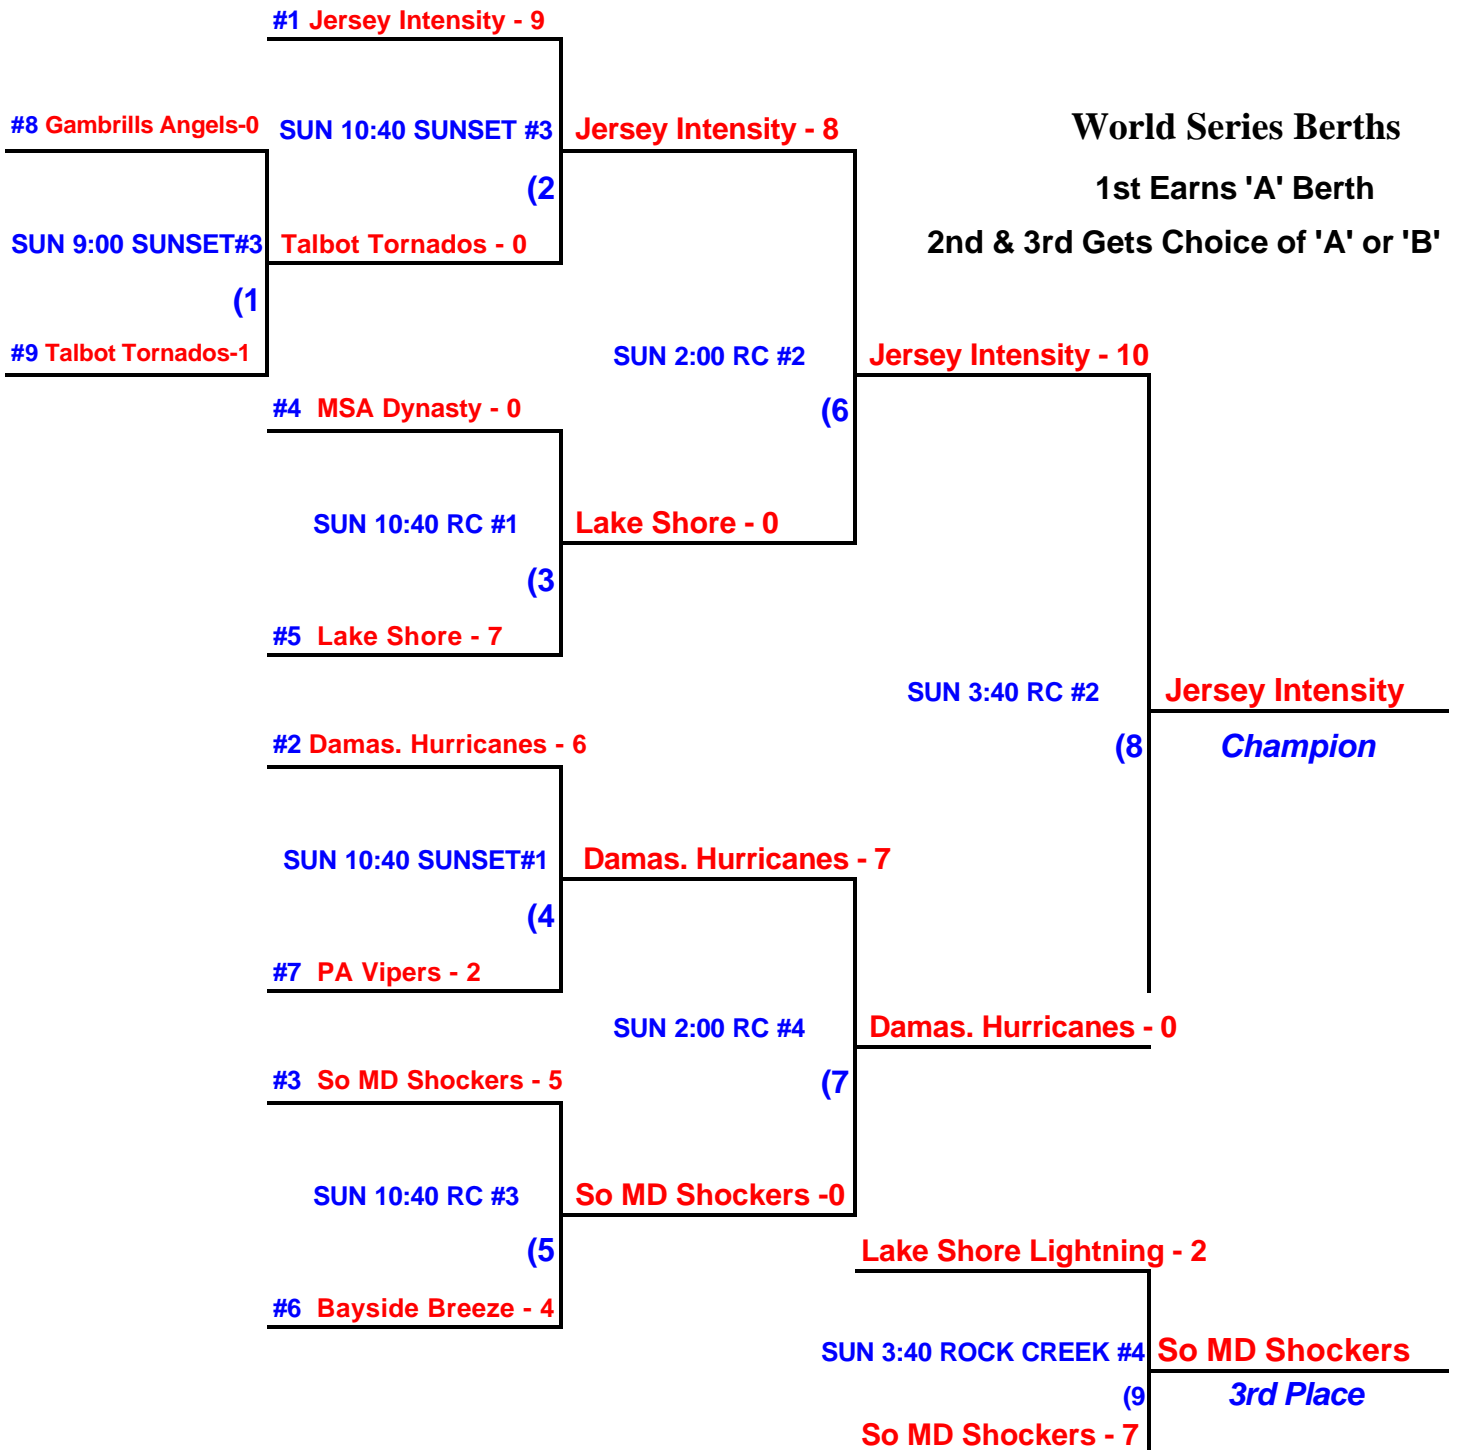

RIVIERA BEACH INVITATIONAL PASADENA, MD

May 4, 2003

10 AND UNDER CHAMPIONSHIP PLAY

ALL GAMES PLAYED AT ROCK CREEK PARK

World Series Berths

1st Earns 'A' Berth

2nd Gets Choice of 'A' or 'B'

RIVIERA BEACH INVITATIONAL

May 3rd

12 AND UNDER POOL PLAY

TIMES	SUNSET #1	SUNSET #2	SUNSET #3	NORTHEAST H.S.
9:00	JERSEY INTENSITY-10 TALBOT TORNADOS - 0	LAKE SHORE - 3. DAMAS. HURRICANES - 4	PA VIPERS - 3 BAYSIDE BREEZE - 3	MSA DYNASTY - 8 SO. MD SHOCKERS - 14
10:40	LAKE SHORE - 6 TALBOT TORNADOS-1	JERSEY INTENSITY - 8 BAYSIDE BREEZE - 0	PA VIPERS - 0 DAMAS. HURRICANES - 7	SO. MD SHOCKERS - 13 GAMBRILLS ANGLES - 0
12:20				GAMBRILLS ANGLES - 3 MSA DYNASTY - 4
2:00		TALBOT TORNADOS - 3 DAMAS. HURRICANES - 13	LAKE SHORE - 1 SO. MD SHOCKERS - 5	BAYSIDE BREEZE - 5 MSA DYNASTY - 7
3:40		GAMBRILL ANGLES - 1 JERSEY INTENSITY - 11	LAKE SHORE - 5 PA. VIPERS - 0	

RIVIERA BEACH INVITATIONAL

MAY 4, 2003

PASADENA, MARYLAND

12 & Under Championship Play

RIVIERA BEACH INVITATIONAL

MAY 3RD

14 AND UNDER POOL PLAY

TIMES	ROCK CREEK #1	ROCK CREEK #2	ROCK CREEK #3	SUNSET #1
9:00	SUSSEX STORM - 2 MD MAGIC - 0		ARBUTUS FIREBALLS-6 MD AGITATORS - 8	
10:40	JERSEY TORNADOS - 5 BAYSIDE BREEZE - 0		HATSBORO BANSHEES-6 MD CHILL - 0	
12:20	RIVIERA BEACH - 10 MD STARS - 0		JERSEY TORNADOS - 4 MD CHILL - 3	BAYSIDE BLUES - 10 PA SHOCKERZ - 0
2:00	RIVIERA BEACH - 2 HATSBORO BANSHEES-2		MD STARS - 0 MD MAGIC - 10	MD AGITATORS - 3 SUSSEX STORM - 8
3:40	HATSBORO BANSHEES-5 JERSEY TORNADOS - 0	BAYSIDE BLUES - 16 ARBUTUS FIREBALLS-2	PA SHOCKERZ - 0 MD MAGIC - 8	MD CHILL - 7 BAYSIDE BREEZE - 0
5:20	RIVIERA BEACH - 4 SUSSEX STORM - 0	MD STARS - 0 BAYSIDE BLUES - 6	PA SHOCKERZ - 2 ARBUTUS FIREBALLS - 1	MD AGITATORS - 1 BAYSIDE BREEZE - 4