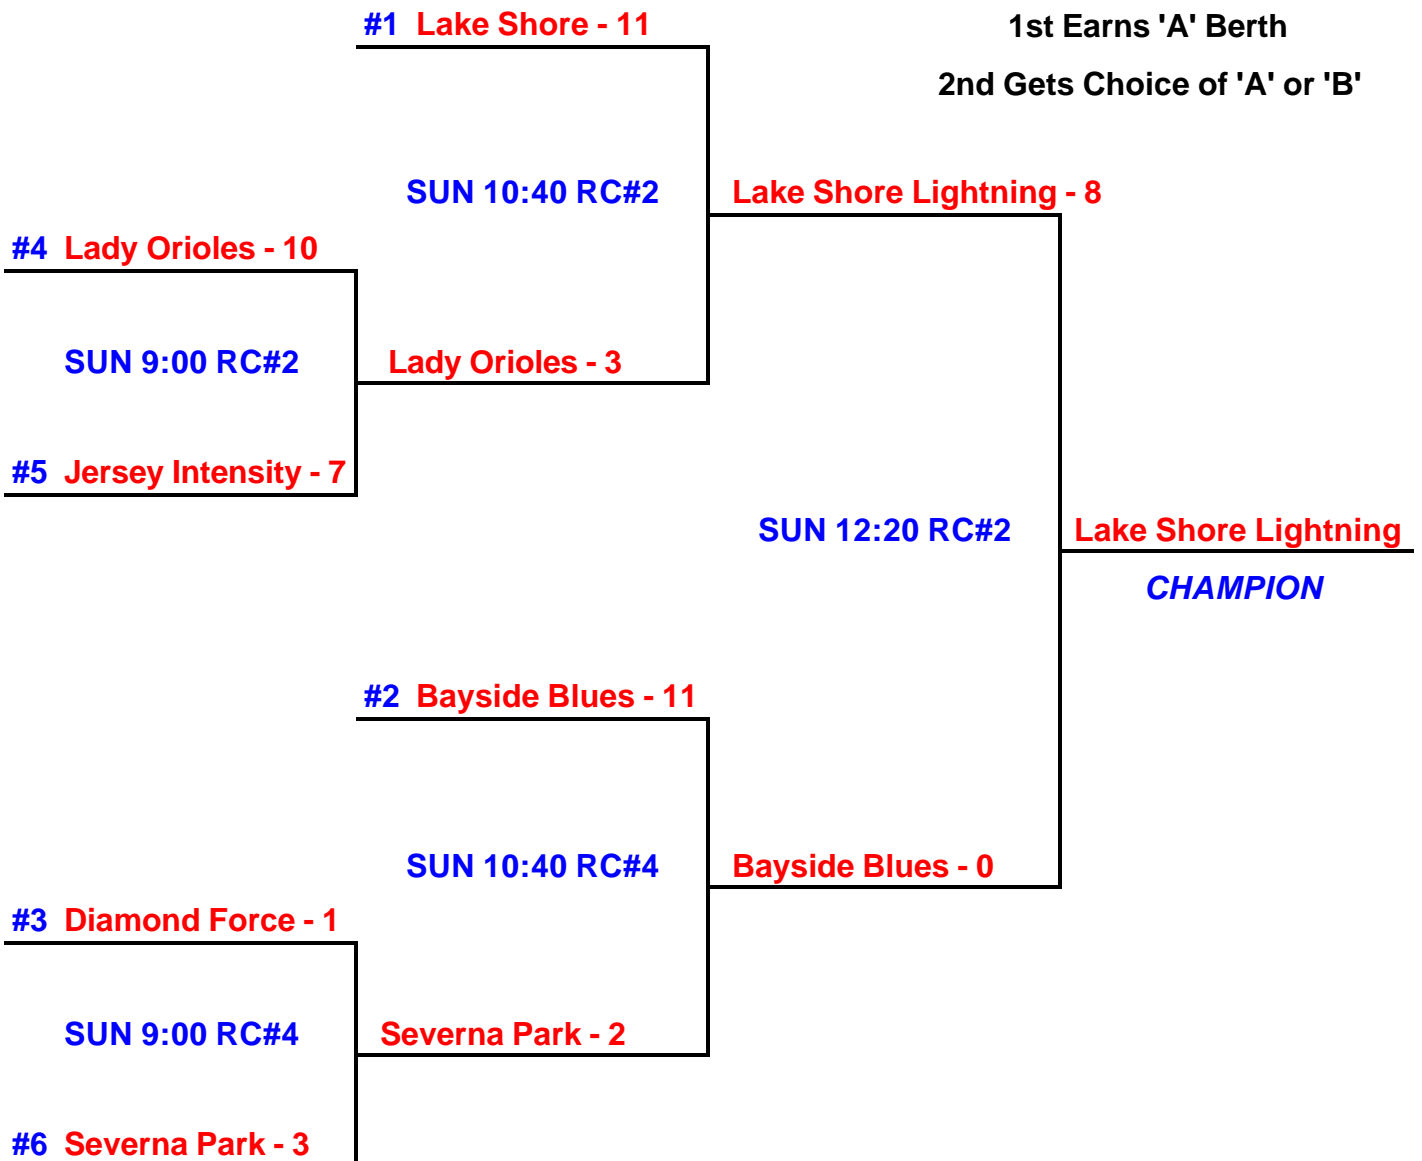

RIVIERA BEACH INVITATIONAL

May 3rd

10 AND UNDER POOL PLAY

TIMES	ROCK CREEK #2	ROCK CREEK # 4
9:00	LADY O'S - 0 -- LAKE SHORE - 15	SEVERNA PARK -0 -- BAYSIDE BLUES -12
10:40	LADY O'S - 9 -- JERSEY INTENSITY - 0	SEVERNA PARK -0 -- DIAMOND FORCE -8
12:20	LAKE SHORE - 9 -- JSY INTENSITY - 0	BAYSIDE BLUES-11 -- DIAMOND FORCE-2
2:00	LADY O'S - 17 -- SEVERNA PARK - 0	BAYSIDE BLUES - 0 -- LAKE SHORE - 5
3:40		DIAMOND FORCE-2 -- JSY INTENSITY-0

RIVIERA BEACH INVITATIONAL PASADENA, MD

May 4, 2003

10 AND UNDER CHAMPIONSHIP PLAY

ALL GAMES PLAYED AT ROCK CREEK PARK

World Series Berths

1st Earns 'A' Berth

2nd Gets Choice of 'A' or 'B'

RIVIERA BEACH INVITATIONAL

May 3rd

12 AND UNDER POOL PLAY

TIMES	SUNSET #1	SUNSET #2	SUNSET #3	NORTHEAST H.S.
9:00	JERSEY INTENSITY-10 TALBOT TORNADOS - 0	LAKE SHORE - 3. DAMAS. HURRICANES - 4	PA VIPERS - 3 BAYSIDE BREEZE - 3	MSA DYNASTY - 8 SO. MD SHOCKERS - 14
10:40	LAKE SHORE - 6 TALBOT TORNADOS-1	JERSEY INTENSITY - 8 BAYSIDE BREEZE - 0	PA VIPERS - 0 DAMAS. HURRICANES - 7	SO. MD SHOCKERS - 13 GAMBRILLS ANGLES - 0
12:20				GAMBRILLS ANGLES - 3 MSA DYNASTY - 4
2:00		TALBOT TORNADOS - 3 DAMAS. HURRICANES - 13	LAKE SHORE - 1 SO. MD SHOCKERS - 5	BAYSIDE BREEZE - 5 MSA DYNASTY - 7
3:40		GAMBRILL ANGLES - 1 JERSEY INTENSITY - 11	LAKE SHORE - 5 PA. VIPERS - 0	