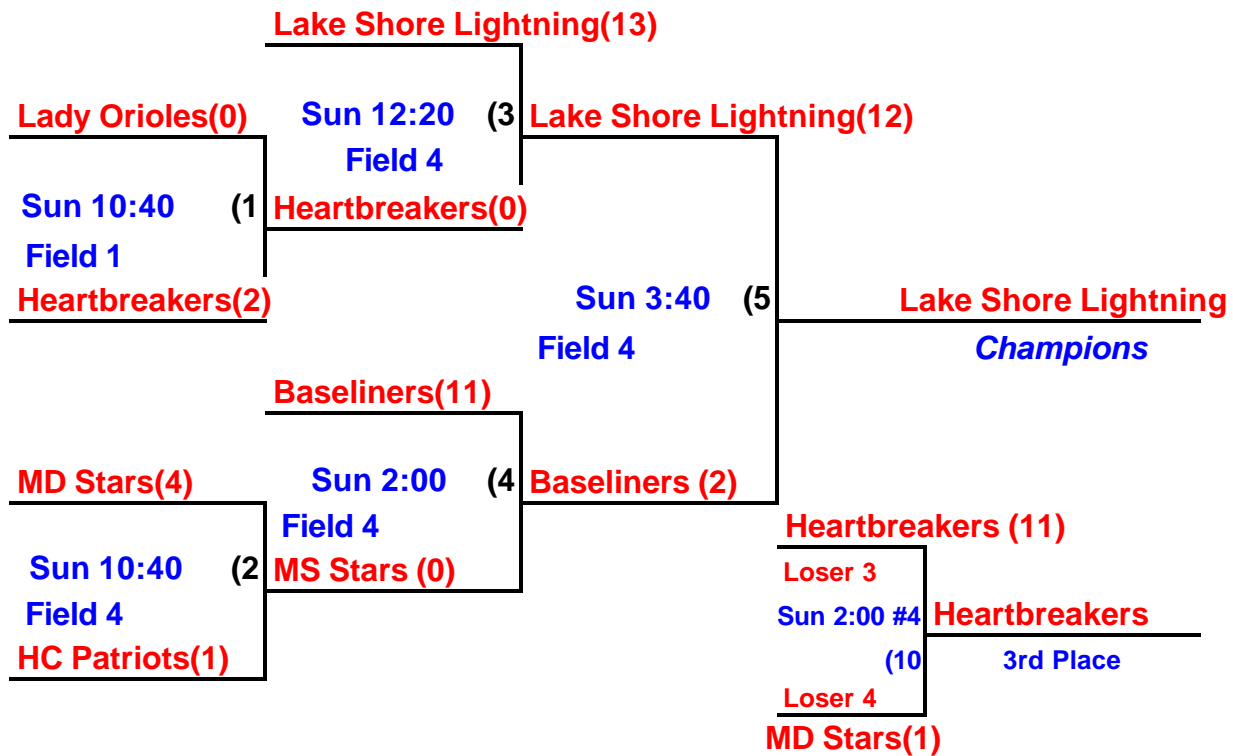

HEARTBREAKERS LEADOFF CLASSIC
POOL PLAY SATURDAY, APRIL 26

	FIELD # 1	MIDDLE SCHOOL	FIELD # 3	FIELD # 4
12:00 PM	NO GAMES PLAYED	1 - 2 (7 - 2)	NO GAMES PLAYED	A1 - B1 (5 - 1)
1:10 PM	NO GAMES PLAYED	3 - 4 (2 - 0)	NO GAMES PLAYED	A2 - B2 (3 - 1)
2:20 PM	NO GAMES PLAYED	5 - 6 (0 - 9)	1 - 10 (5 - 0)	A3 - B3 (4 - 7)
3:30 PM	NO GAMES PLAYED	7 - 8 (3 - 1)	3 - 5 (5 - 0)	A! - B2 (1 - 16)
4:40 PM	NO GAMES PLAYED	9 - 10 (6 - 2)	6 - 7 (2 - 1)	B1 - A3 (6 - 0)
5:50 PM	NO GAMES PLAYED	2 - 4 (1 - 11)	8 - 9 (3 - 0)	A2 - B3 (1 - 0)

10 and Under

- A1 Heartbreakers
- A2 Lake Shore Lightning
- A3 Howard County Patriots

- B1 Maryland Stars
- B2 Baseliners
- B3 Lady Orioles

12 and Under

- 1 Damascus Hurricanes
- 2 Heartbreakers
- 3 Maryland Chill
- 4 Maryland Flames
- 5 MVSA Storm
- 6 MSA Dynasty
- 7 Shipp Shockers
- 8 Bayside Blues - White
- 9 Ashburn Shooting Stars
- 10 Churchville Lightning

HEARTBREAKERS LEADOFF CLASSIC

10 & Under CHAMPIONSHIP PLAY

HEARTBREAKERS LEADOFF CLASSIC

12 & Under CHAMPIONSHIP PLAY