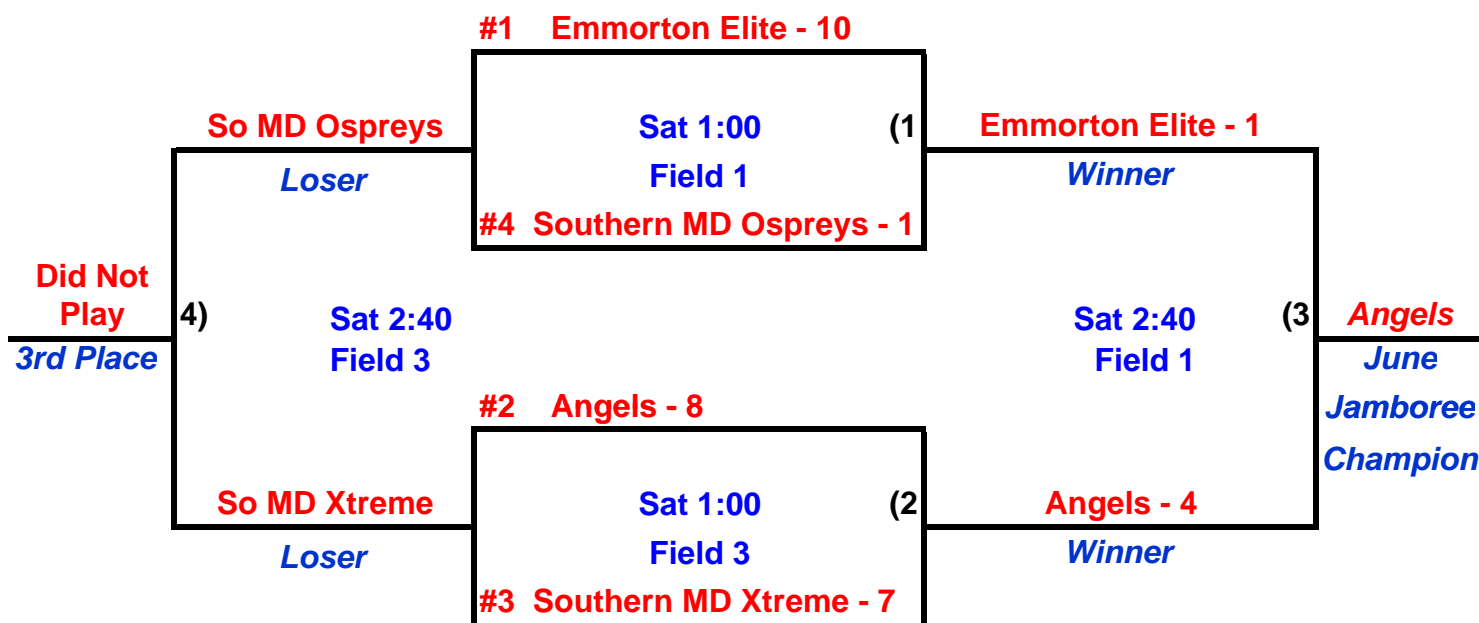

16 & Under POOL PLAY

Teams

Angels
Emmorton Elite
Southern MD Ospreys
Southern MD Xtreme

Day	Time			Field
Sat	10:00	Emmorton Elite - 7	Angels - 6	1
Sat	10:00	Southern MD Xtreme - 1	Southern MD Ospreys - 1	3
Sat	11:30	Emmorton Elite - 8	Southern MD Ospreys - 0	1
Sat	11:30	Angels - 8	Southern MD Xtreme - 3	3

16 & Under CHAMPIONSHIP PLAY

Winner Earns World Series Berth

USSSA June Jamboree

June 7, 2008

Watkins Regional Park
Upper Marlboro, Maryland

18 & Under POOL PLAY

Bayside Blues Waterloo **Southern MD Xtreme**
Cockeysville Sting **Sussex Chix**
Delmarva Rebels **Tsunami**

Day	Time	Teams		Field #
Sat	10:00	Sussex Chix - 6	Cockeysville Sting - 1	2
Sat	10:00	Tsunami - 4	Delmarva Rebels - 1	4
Sat	10:00	Bayside Blues - 7	Southern MD Xtreme - 0	5
Sat	11:30	Sussex Chix - 6	Southern MD Xtreme - 0	2
Sat	11:30	Tsunami - 4	Cockeysville Sting - 3	4
Sat	11:30	Bayside Blues - 8	Delmarva Rebels - 0	5

18 & Under CHAMPIONSHIP PLAY

Game 7 Notes:

If #1 loses game 3, they play in game 7 vs. winner of game 5.
 If #2 loses game 4, they play in game 7 vs. winner of game 5.
 If both #1 and #2 lose, they play each other in game 7.
 If both #1 and #2 win, there is no game 7.