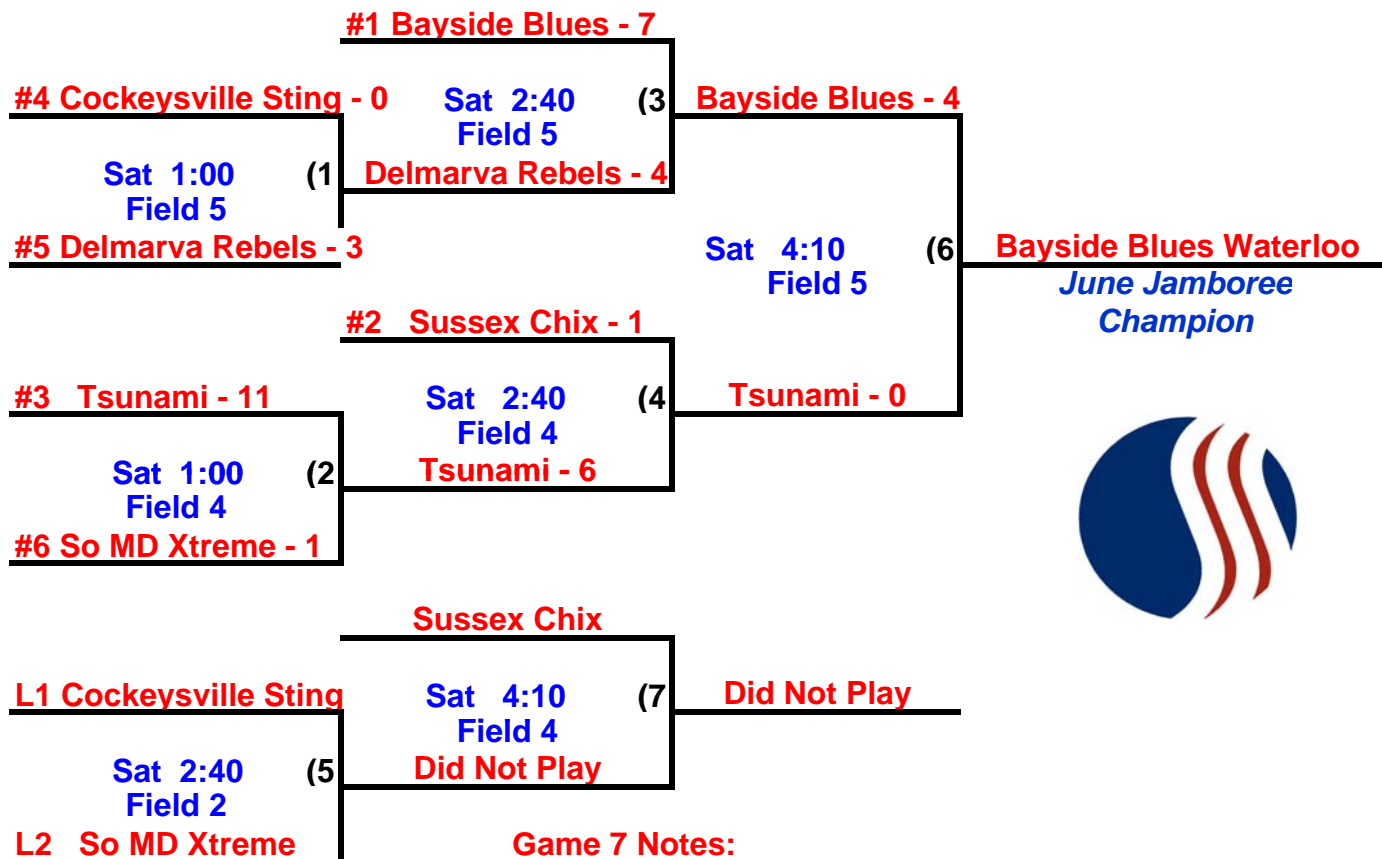

16 & Under CHAMPIONSHIP PLAY

Winner Earns World Series Berth

USSSA June Jamboree

June 7, 2008

Watkins Regional Park
Upper Marlboro, Maryland

18 & Under POOL PLAY

Bayside Blues Waterloo **Southern MD Xtreme**
Cockeysville Sting **Sussex Chix**
Delmarva Rebels **Tsunami**

Day	Time	Teams		Field #
Sat	10:00	Sussex Chix - 6	Cockeysville Sting - 1	2
Sat	10:00	Tsunami - 4	Delmarva Rebels - 1	4
Sat	10:00	Bayside Blues - 7	Southern MD Xtreme - 0	5
Sat	11:30	Sussex Chix - 6	Southern MD Xtreme - 0	2
Sat	11:30	Tsunami - 4	Cockeysville Sting - 3	4
Sat	11:30	Bayside Blues - 8	Delmarva Rebels - 0	5

18 & Under CHAMPIONSHIP PLAY

Game 7 Notes:

If #1 loses game 3, they play in game 7 vs. winner of game 5.
 If #2 loses game 4, they play in game 7 vs. winner of game 5.
 If both #1 and #2 lose, they play each other in game 7.
 If both #1 and #2 win, there is no game 7.