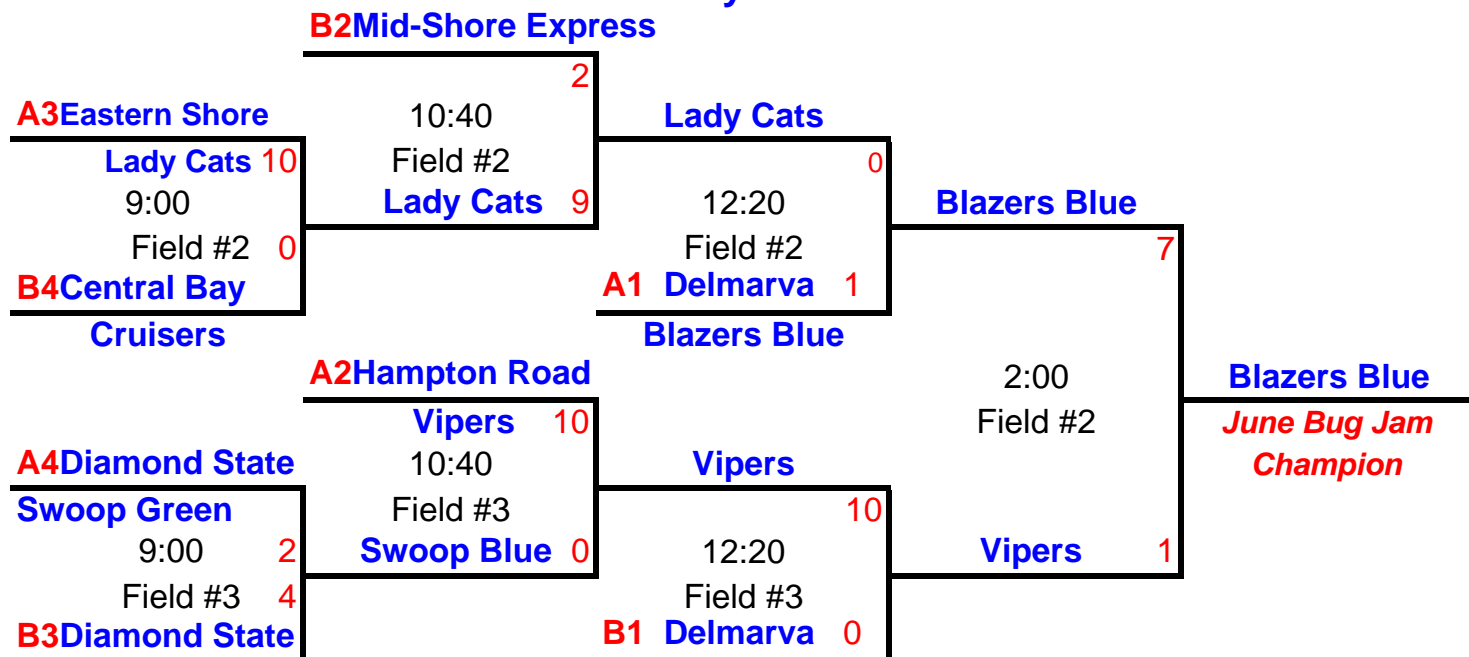

10 & Under POOL PLAY

Henry S. Parker Complex

Delaware Storm
Diamond State Swoop
Mid-Shore Express

Day	Time	Teams		Scores
Sat	9:00	Delaware Storm	Diamond State Swoop	1--19
Sat	10:30	Delaware Storm	Mid-Shore Express	1--10
Sat	12:00	Diamond State Swoop	Mid-Shore Express	2--0
Sat	1:30	Delaware Storm	Diamond State Swoop	2--19
Sat	3:00	Delaware Storm	Mid-Shore Express	D N F
Sat	4:30	Diamond State Swoop	Mid-Shore Express	D N P

Diamond State Swoop -- 1st
Mid-Shore Express -- 2nd
Delaware Storm -- 3rd

14 & Under POOL PLAY

Henry S. Parker Complex

Pool A

Delmarva Blazers Blue
Diamond State Swoop Green
Eastern Shore Lady Cats White
Hampton Road Vipers

Pool B

Central Bay Cruisers
Delmarva Blazers Pink
Diamond State Swoop Blue
Mid-Shore Express

Day	Time	Teams		Scores
Sat	12:00	Central Bay Cruisers	Diamond St. Swoop Blue	5--7
Sat	12:00	Delmarva Blazers Pink	Mid-Shore Express	9--5
Sat	1:30	Diamond St. Swoop Green	Hampton Road Vipers	3--11
Sat	1:30	Central Bay Cruisers	Mid-Shore Express	0--10
Sat	1:30	Eastern Shore Lady Cats	Delmarva Blazers Blue	3--8
Sat	4:30	Delmarva Blazers Pink	Diamond St. Swoop Blue	4--4
Sat	4:30	Delmarva Blazers Blue	Hampton Road Vipers	1--0
Sat	4:30	Diamond St. Swoop Green	Eastern Shore Lady Cats	1--3
Sat	6:00	Diamond St. Swoop Blue	Mid-Shore Express	1--2
Sat	6:00	Central Bay Cruisers	Delmarva Blazers Pink	0--7
Sat	6:00	Eastern Shore Lady Cats	Hampton Road Vipers	5--6
Sat	6:00	Diamond St. Swoop Green	Delmarva Blazers Blue	2--8

14 & Under CHAMPIONSHIP PLAY

Sunday

16 & Under POOL PLAY

Henry S. Parker Complex

**Central Bay Cruisers
Delaware Madness
Delmarva Blazers
Diamond State Swoop**

**Eastern Shore Lady Cats
Eastern Shore Thunder
First State Force**