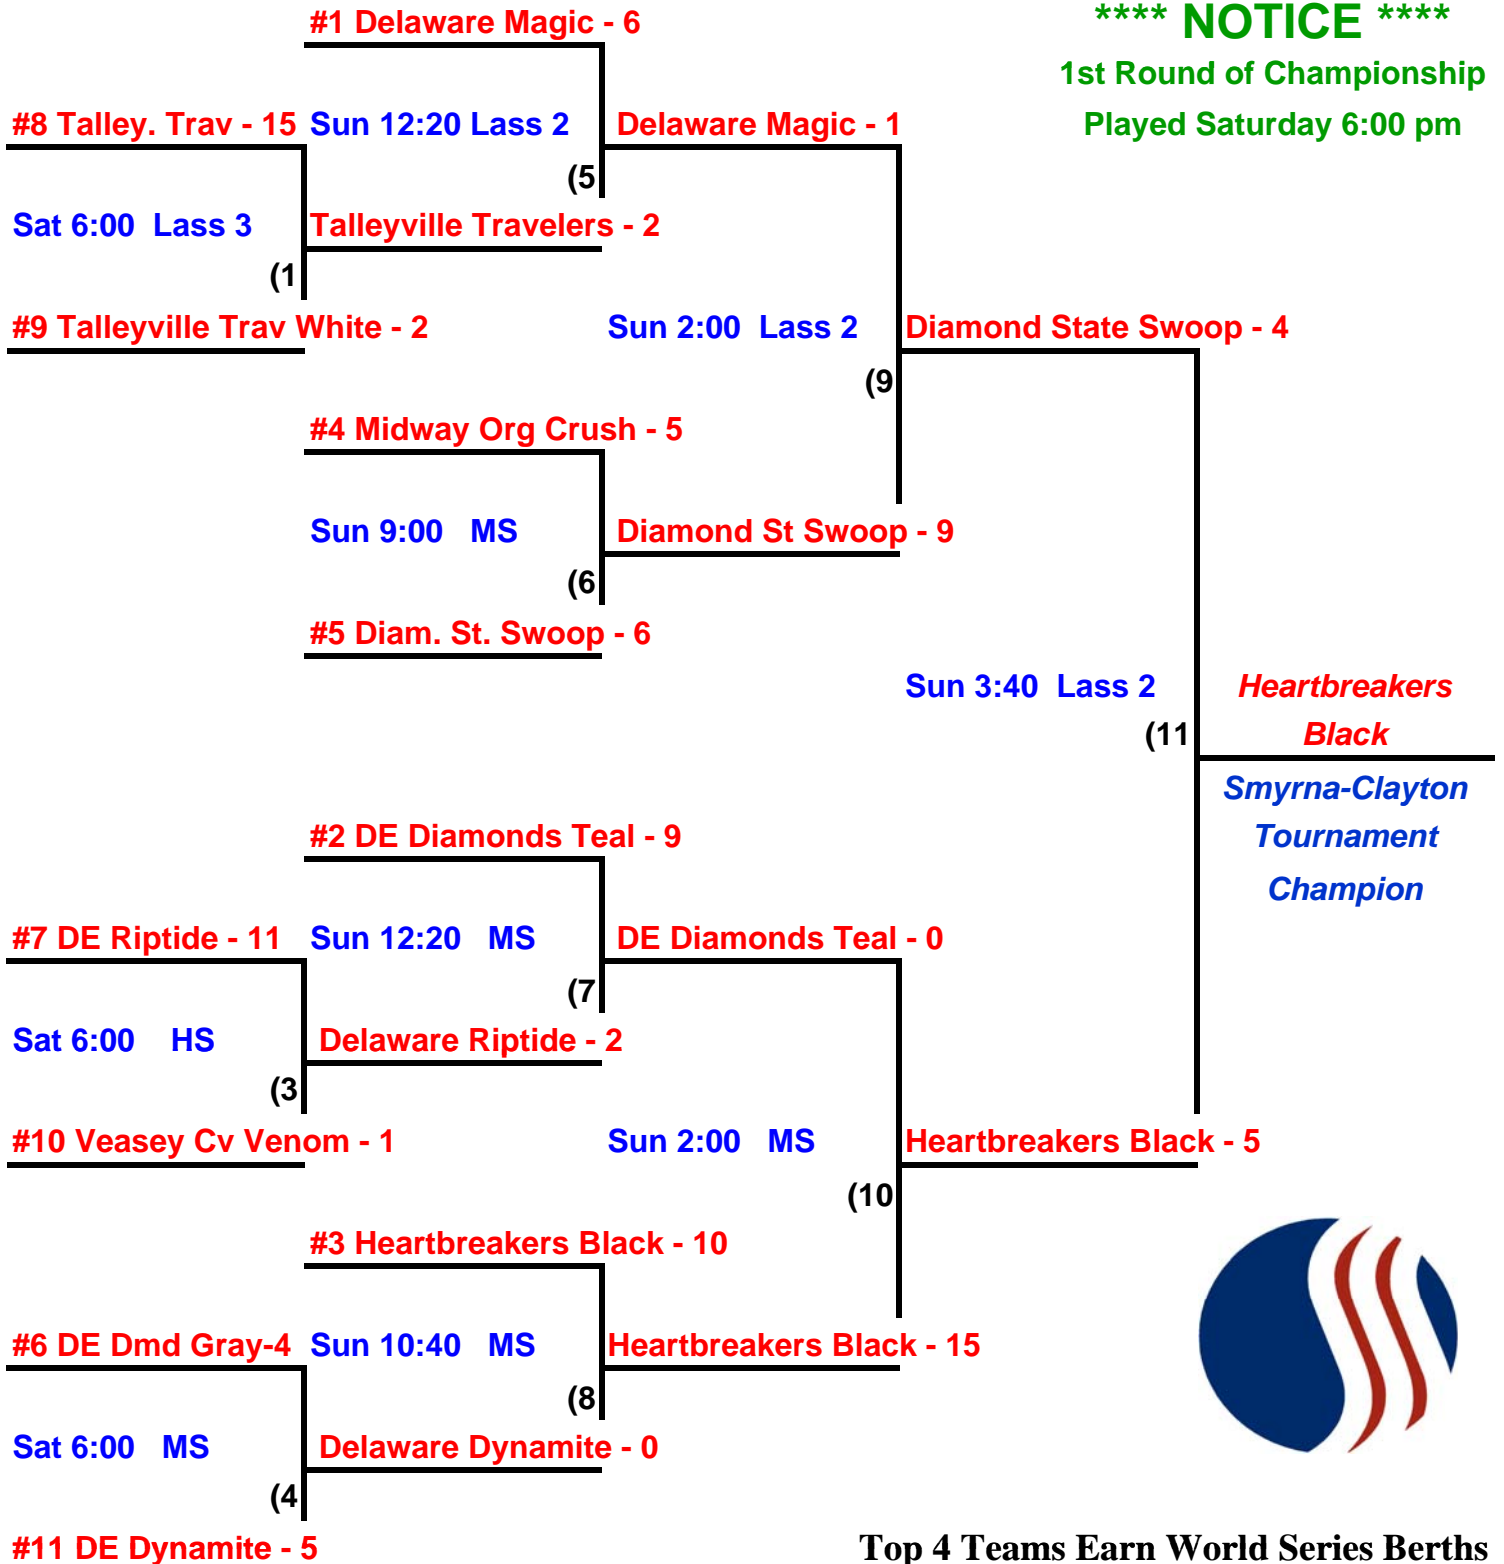

Talleyville Travellers
Veasey Cove Venom

Day	Time	Teams		Field #
Sat	9:00	Talleyville Travellers - 10	Delaware Diamonds Gray - 3	High Sch
Sat	9:00	Talleyville Travellers White - 2	Diamond State Swoop - 10	Mid Sch
Sat	10:30	Midway Orange Crush - 0	Delaware Magic - 9	High Sch
Sat	10:30	Delaware Riptide - 0	Delaware Diamonds Teal - 14	Mid Sch
Sat	12:00	Heartbreakers Black - 10	Delaware Dynamite - 1	High Sch
Sat	12:00	Veasey Cove Venom - 0	Diamond State Swoop - 11	Mid Sch
Sat	1:30	Talleyville Travellers - 0	Delaware Diamonds Teal - 9	Lass 3
Sat	1:30	Delaware Diamonds Gray - 15	Delaware Dynamite - 4	High Sch
Sat	1:30	Talleyville Travellers White - 5	Veasey Cove Venom - 15	Mid Sch
Sat	3:00	Midway Orange Crush - 5	Diamond State Swoop - 3	Lass 2
Sat	3:00	Talleyville Travellers - 9	Delaware Riptide - 10	Lass 3
Sat	3:00	Delaware Diamonds Gray - 0	Delaware Magic - 6	High Sch
Sat	3:00	Talleyville Travellers White - 0	Heartbreakers Black - 20	Mid Sch
Sat	4:30	Delaware Dynamite - 1	Diamond State Swoop - 7	Lass 2
Sat	4:30	Midway Orange Crush - 10	Delaware Riptide - 2	Lass 3
Sat	4:30	Delaware Magic - 20	Veasey Cove Venom - 0	High Sch
Sat	4:30	Delaware Diamonds Teal - 3	Heartbreakers Black - 0	Mid Sch

Note: 1st Round of Championship Play begins Saturday at 6:00 pm

USSSA Smyrna-Clayton Qualifier

May 4, 2008

Smyrna, Delaware

12 & Under CHAMPIONSHIP PLAY

**** **NOTICE** ****
1st Round of Championship
Played Saturday 6:00 pm

Top 4 Teams Earn World Series Berths

USSSA Smyrna-Clayton Qualifer

Smyrna, Delaware

14 & Under

Central Bay Cruisers
DE Diamonds Black
Delaware Explosions

Delaware Magic
Delaware Riptide

Delaware Storm
Diamond St Swoop Blue

Top 3 Teams Earn WS Berth

3rd place determined by Rule 12 for tiebreakers