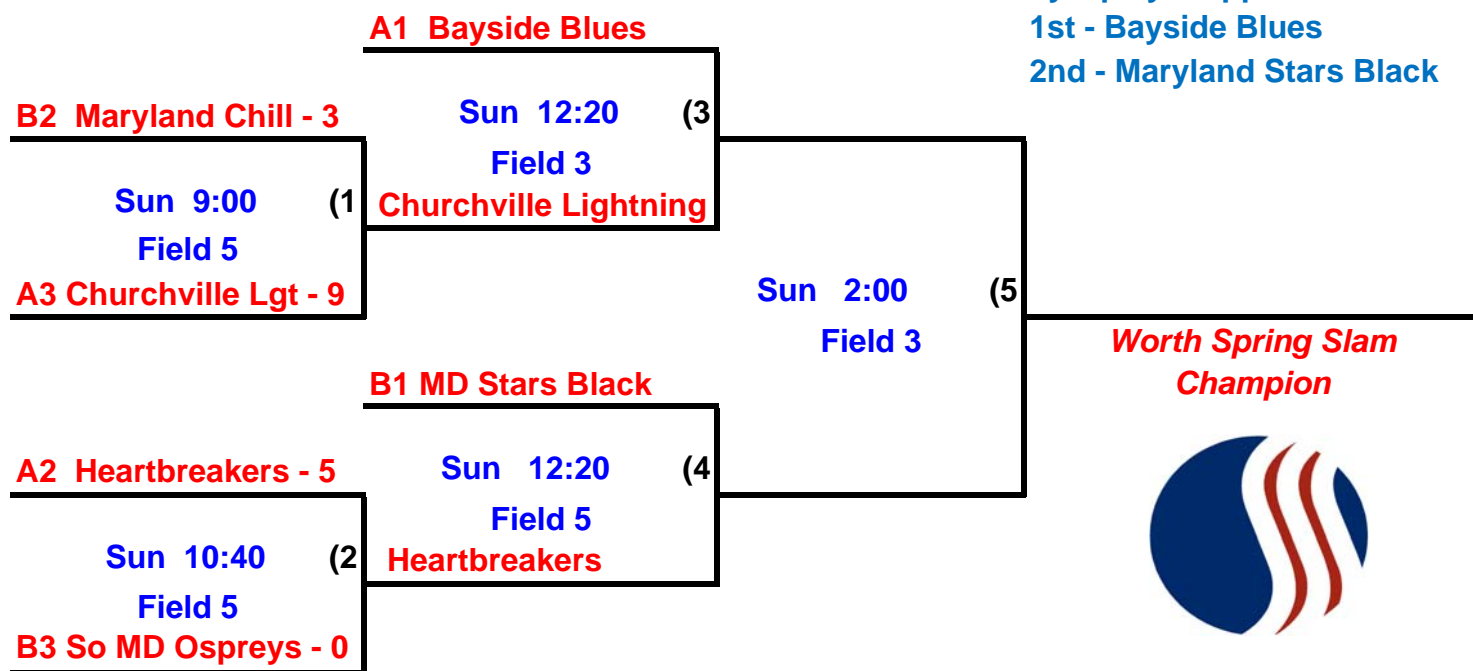

USSSA Worth Spring Slam

April 19-20, 2008

Bachman Sports Complex

Glen Burnie, Maryland

12 & Under POOL PLAY

Pool A

Bayside Blues

Churchville Lightning

Heartbreakers Red

Pool B

Maryland Chill

Maryland Stars Black

Southern MD Ospreys

Day	Time	Teams		Field #
Sat	9:00	Churchville Lightning - 10	Maryland Chill - 7	3
Sat	10:30	Bayside Blues - 5	Maryland Stars Black - 4	3
Sat	12:00	Heartbreakers Red - 8	Southern MD Ospreys - 1	3
Sat	1:30	Bayside Blues - 3	Churchville Lightning - 0	3
Sat	1:30	Maryland Stars Black - 8	Maryland Chill - 0	5
Sat	3:00	Heartbreakers Red - 7	Churchville Lightning - 5	3
Sat	3:00	Southern MD Ospreys - 2	Maryland Chill - 9	5
Sat	4:30	Heartbreakers Red - 6	Bayside Blues - 8	3
Sat	4:30	Southern MD Ospreys - 7	Maryland Stars Black - 13	5

12 & Under CHAMPIONSHIP PLAY

Sunday's play stopped due to rain.

1st - Bayside Blues

2nd - Maryland Stars Black