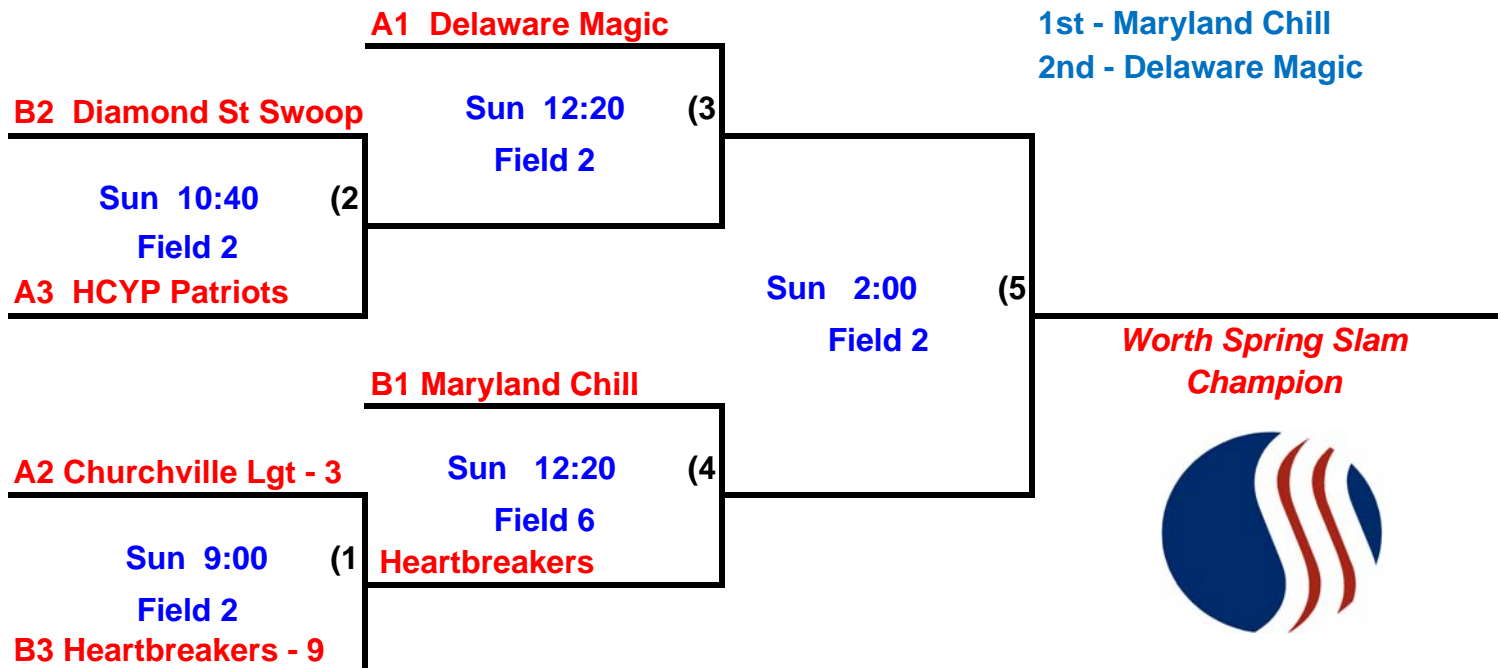

USSSA Worth Spring Slam

April 19-20, 2008

Bachman Sports Complex

Glen Burnie, Maryland

10 & Under POOL PLAY

Pool A

Churchville Lightning

Delaware Magic

HCYP Patriots

Pool B

Diamond State Swoop

Heartbreakers

Maryland Chill

Day	Time	Teams		Field #
Sat	9:00	HCYP Patriots - 2	Churchville Lightning - 14	2
Sat	9:00	Heartbreakers - 2	Maryland Chill - 8	5
Sat	10:30	HCYP Patriots - 7	Delaware Magic - 24	2
Sat	10:30	Heartbreakers - 6	Diamond State Swoop - 16	5
Sat	12:00	Churchville Lightning - 2	Delaware Magic - 4	2
Sat	12:00	Maryland Chill - 6	Diamond State Swoop - 1	5
Sat	1:30	HCYP Patriots - 1	Heartbreakers - 15	2
Sat	3:00	Churchville Lightning - 0	Maryland Chill - 12	2
Sat	4:30	Delaware Magic - 2	Diamond State Swoop - 1	2

10 & Under CHAMPIONSHIP PLAY

Sunday's play stopped due to rain.

1st - Maryland Chill

2nd - Delaware Magic