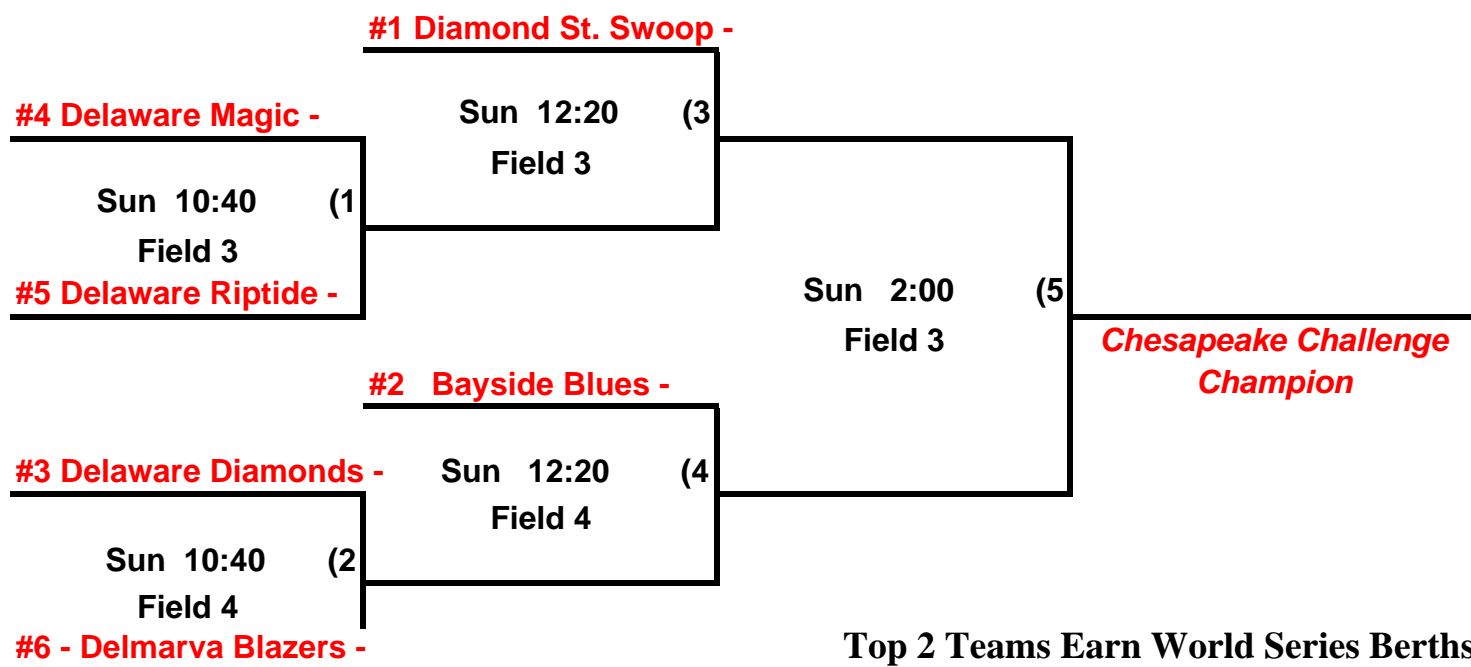

10 & Under CHAMPIONSHIP PLAY

Winner Earns World Series Berth

#1 Midshore Express -

Sun 10:40 (1)
 Field 2

#4 Delaware Storm -

#2 Bayside Breeze -

Sun 12:20 (2)
 Field 2

#3 Delaware Storm -

Sun 2:00 (3)
 Field 2

**Chesapeake Challenge
 Champion**

USSSA Chesapeake Challenge
April 12-13, 2008

Henry S. Parker Complex
Salisbury, Maryland

12 & Under POOL PLAY

Teams

Bayside Blues	Delaware Riptide
Delaware Diamonds Gray	Delmarva Blazers
Delaware Magic	Diamond State Swoop

Day	Time	Teams		Field #
Sat	12:00	Diamond State Swoop - 9	Delaware Riptide - 0	1
Sat	12:00	DE Diamonds Gray - 10	Delmarva Blazers - 3	2
Sat	12:00	Delaware Magic - 0	Bayside Blues - 7	3
Sat	4:30	Diamond State Swoop - 3	Bayside Blues - 2	1
Sat	4:30	Delaware Riptide - 1	DE Diamonds Gray - 9	2
Sat	4:30	Delmarva Blazers - 0	Delaware Magic - 11	3
Sat	6:00	DE Diamonds Gray - 0	Bayside Blues - 2	1
Sat	6:00	Delaware Riptide - 5	Delaware Magic - 10	2
Sat	6:00	Diamond State Swoop - 7	Delmarva Blazers - 0	3

12 & Under CHAMPIONSHIP PLAY

Top 2 Teams Earn World Series Berths