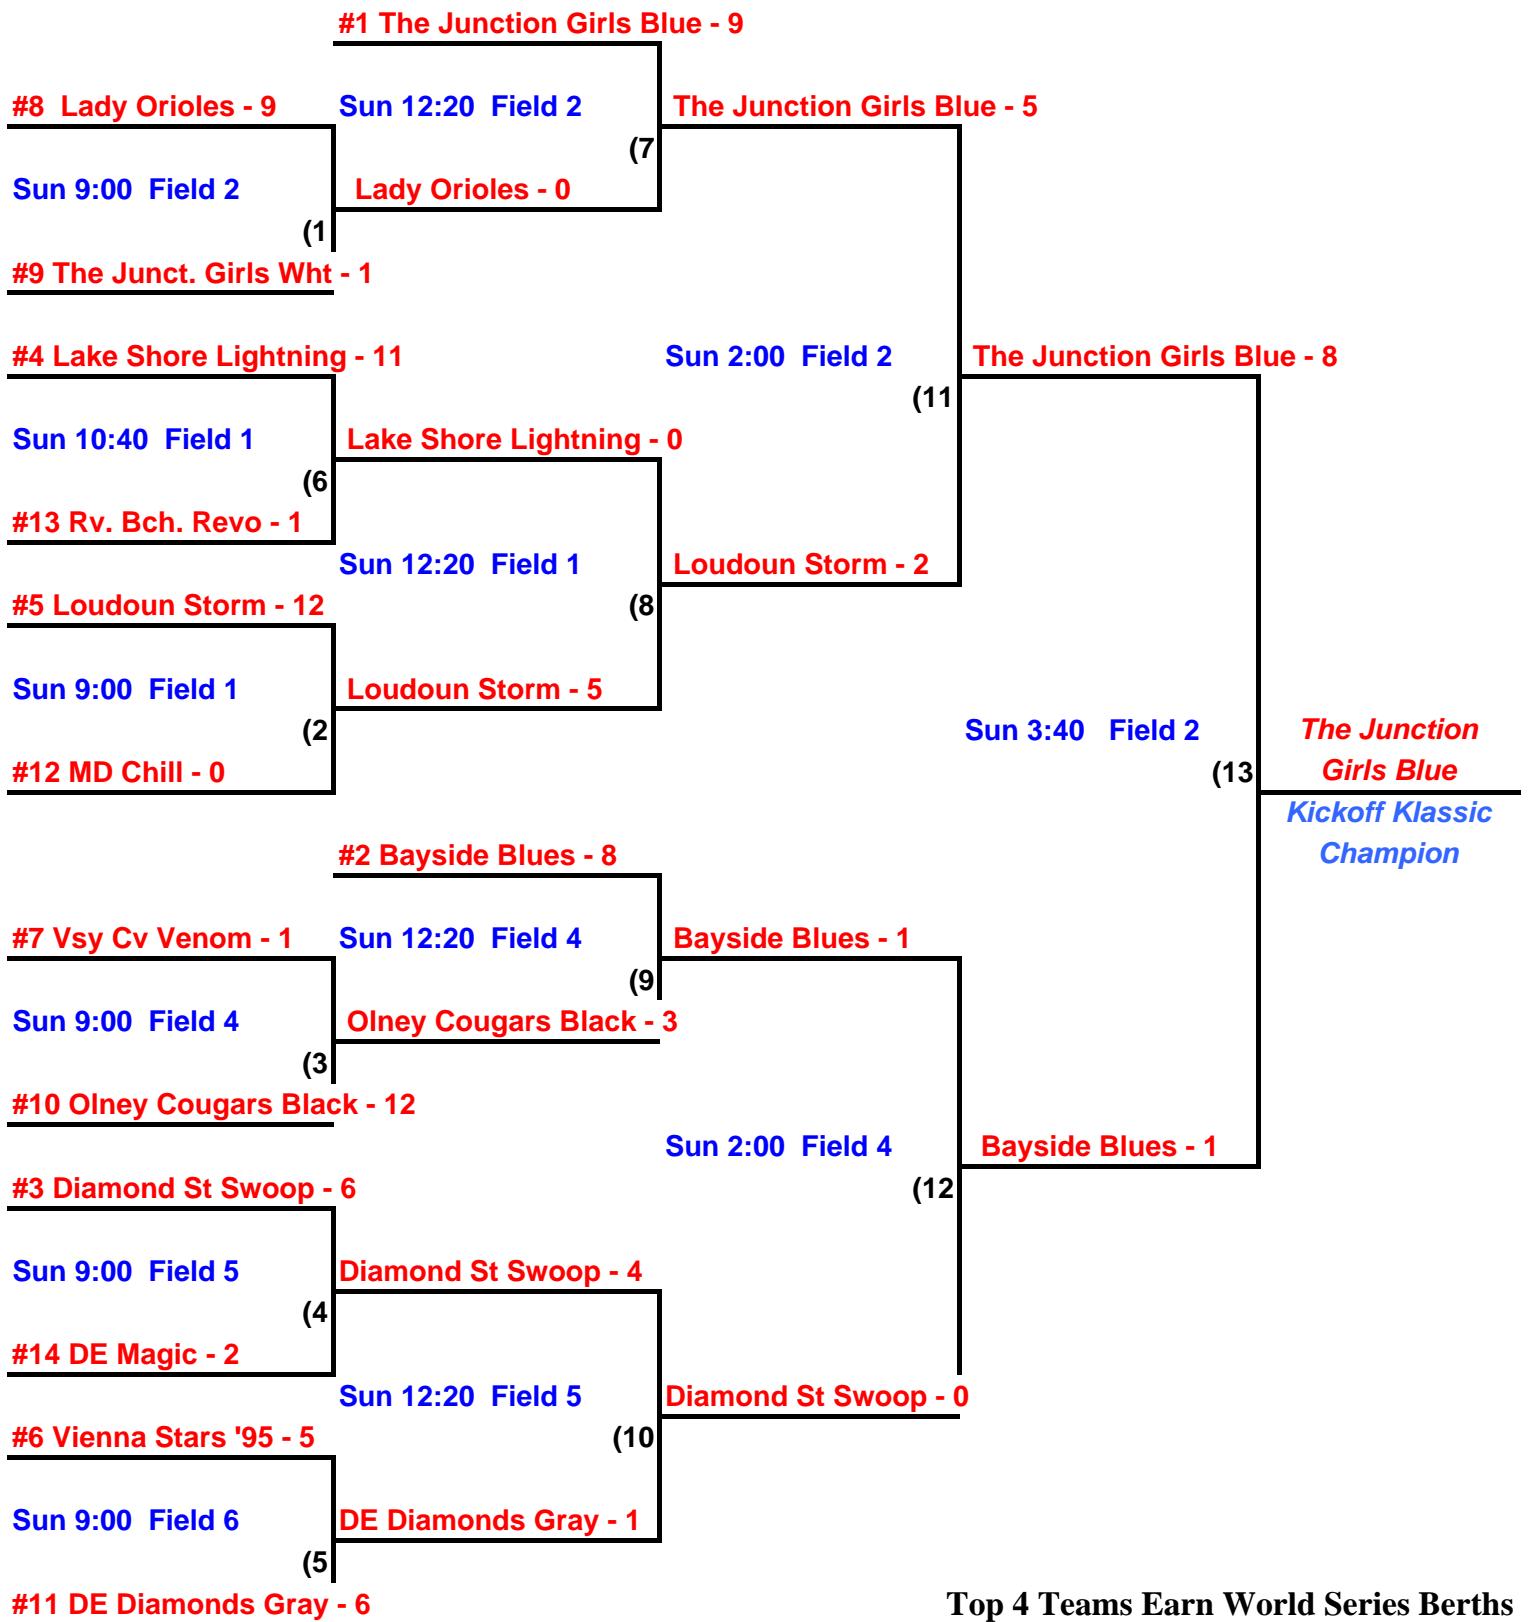

**12 & Under
CHAMPIONSHIP PLAY**

Top 4 Teams Earn World Series Berths