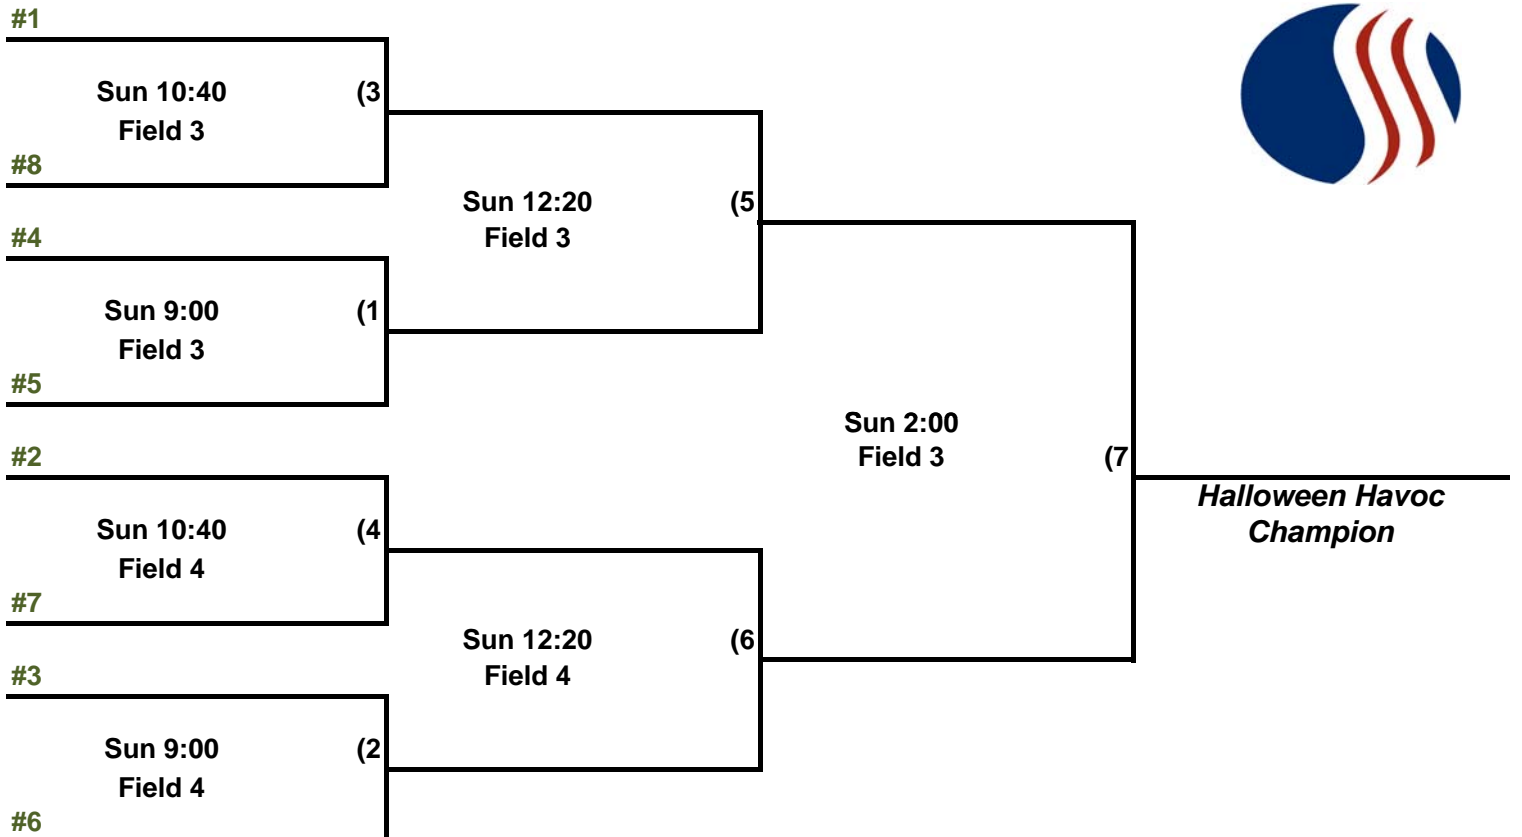

2010 USSSA GHOULS HALLOWEEN HAVOC

HENRY S. PARKER ATHLETIC COMPLEX - SALISBURY, MARYLAND

13 & UNDER POOL PLAY - SATURDAY, OCTOBER 30

TEAMS

Churchville Lightning   Delaware Diamonds   Delaware Express White   Diamond State Swoop
Coastal Chaos   Delaware Diamonds Blue   Delaware Lady Blue Hens   Maryland Crush

Day	Time	Teams		Field
Sat	10:30	Delaware Diamonds	Delaware Express White	3
Sat	10:30	Delaware Diamonds Blue	Delaware Lady Blue Hens	4
Sat	12:00	Delaware Diamonds	Churchville Lightning	3
Sat	12:00	Delaware Diamonds Blue	Diamond State Swoop	4
Sat	1:30	Delaware Lady Blue Hens	Maryland Crush	1
Sat	1:30	Churchville Lightning	Coastal Chaos	3
Sat	1:30	Delaware Express White	Diamond State Swoop	4
Sat	3:00	Delaware Diamonds	Coastal Chaos	3
Sat	3:00	Delaware Diamonds Blue	Maryland Crush	4
Sat	5:15	Delaware Express White	Delaware Lady Blue Hens	4
Sat	6:45	Churchville Lightning	Diamond State Swoop	4
Sat	8:15	Coastal Chaos	Maryland Crush	4

13 & Under Championship Play - Sunday, October 31