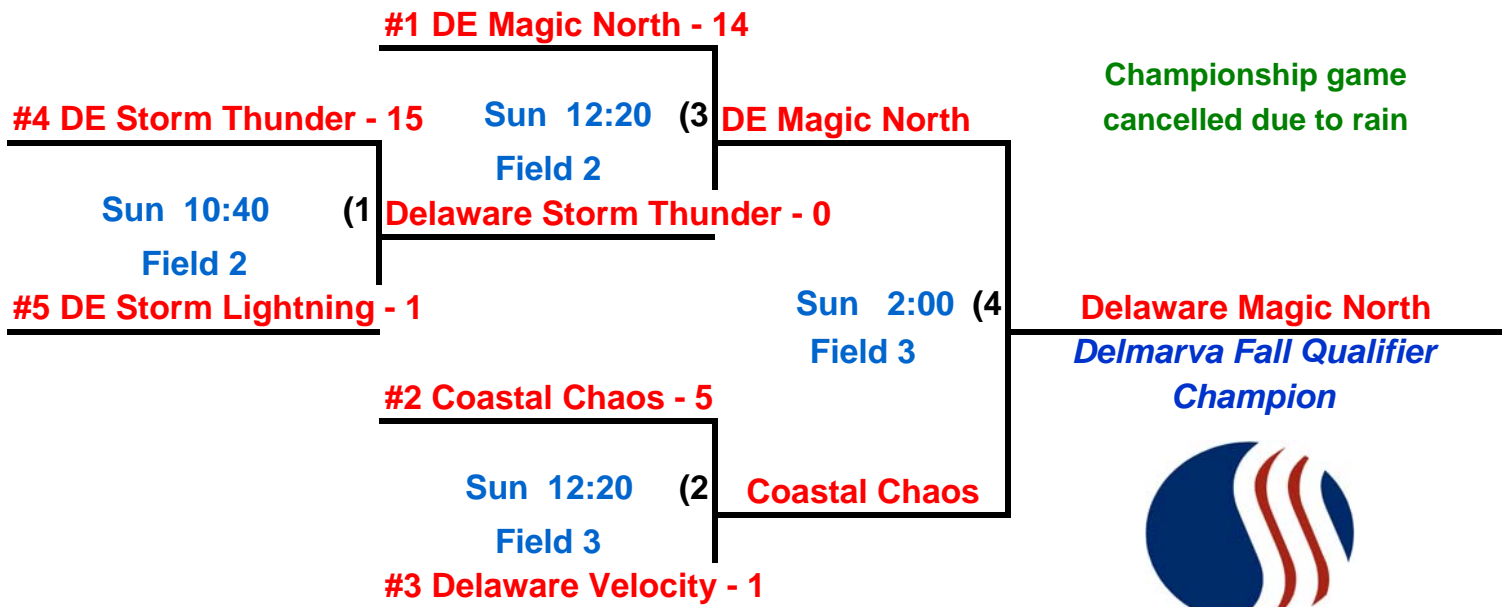

13 & Under POOL PLAY

Coastal Chaos
Delaware Magic North

Delaware Storm Lightning
Delaware Storm Thunder

Delaware Velocity

Day	Time	Teams		Field #
Sat	9:00	Coastal Chaos - 12	Delaware Storm Lightning - 0	2
Sat	10:40	Coastal Chaos - 15	Delaware Velocity - 0	2
Sat	10:40	Delaware Magic North - 15	Delaware Storm Thunder - 0	3
Sat	12:20	Delaware Velocity - 21	Delaware Storm Lightning - 4	2
Sat	2:00	Delaware Magic North - 17	Delaware Storm Lightning - 0	2
Sat	2:00	Coastal Chaos - 10	Delaware Storm Thunder - 0	3
Sat	3:40	Delaware Velocity - 0	Delaware Magic North - 12	2

13 & Under CHAMPIONSHIP PLAY