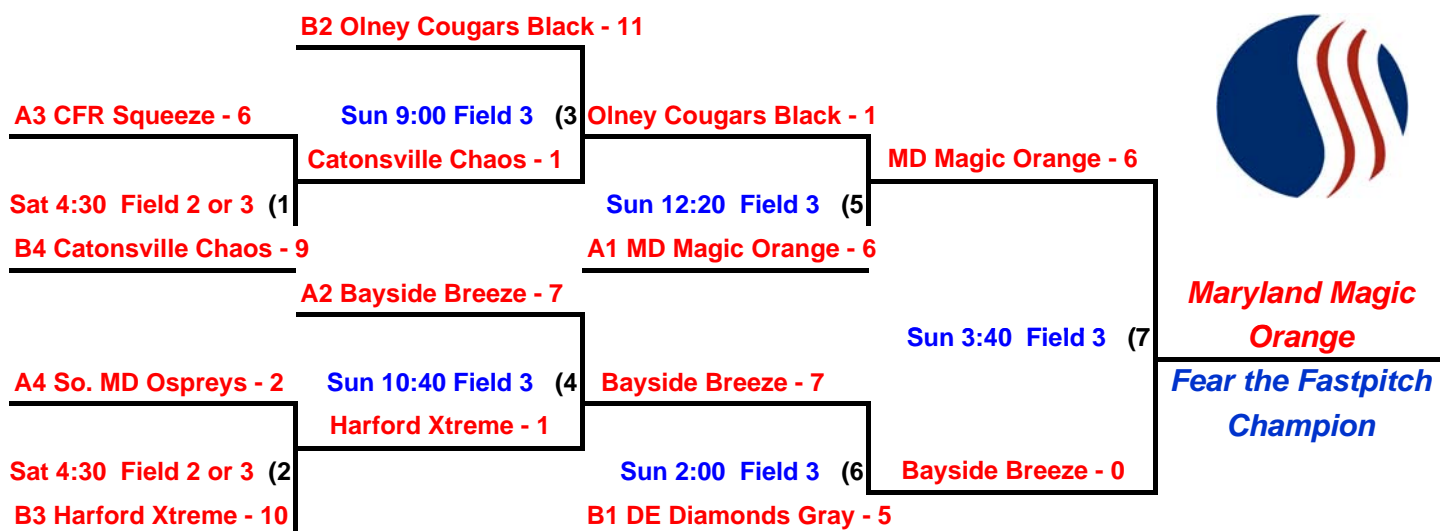

## 15 & Under Pool Play - September 25

**Pool A**  
 Bayside Breeze  
 CFR Squeeze  
 Maryland Magic Orange  
 Southern Maryland Ospreys

**Pool B**  
 Catonsville Chaos  
 Delaware Diamonds Gray  
 Harford Xtreme  
 Olney Cougars Black

### POOL A

Day	Time			Field #
Sat	9:00	So. Maryland Ospreys - 0	Bayside Breeze - 8	4
Sat	9:00	CFR Squeeze - 0	Maryland Magic Orange - 15	5
Sat	12:00	So. Maryland Ospreys - 4	CFR Squeeze - 7	2
Sat	12:00	Bayside Breeze - 0	Maryland Magic Orange - 5	3
Sat	3:00	So. Maryland Ospreys - 3	Maryland Magic Orange - 6	2
Sat	3:00	Bayside Breeze - 12	CFR Squeeze - 1	3

### POOL B

Day	Time			Field #
Sat	9:00	Catonsville Chaos - 0	Delaware Diamonds Gray - 12	2
Sat	9:00	Olney Cougars Black - 7	Harford Xtreme - 2	3
Sat	10:30	Catonsville Chaos - 2	Olney Cougars Black - 9	2
Sat	10:30	Delaware Diamonds Gray - 6	Harford Xtreme - 1	3
Sat	1:30	Catonsville Chaos - 8	Harford Xtreme - 10	2
Sat	1:30	Delaware Diamonds Gray - 10	Olney Cougars Black - 0	3

## 15 & Under Championship Play - September 25-26

Note championship play begins Saturday at 4:30