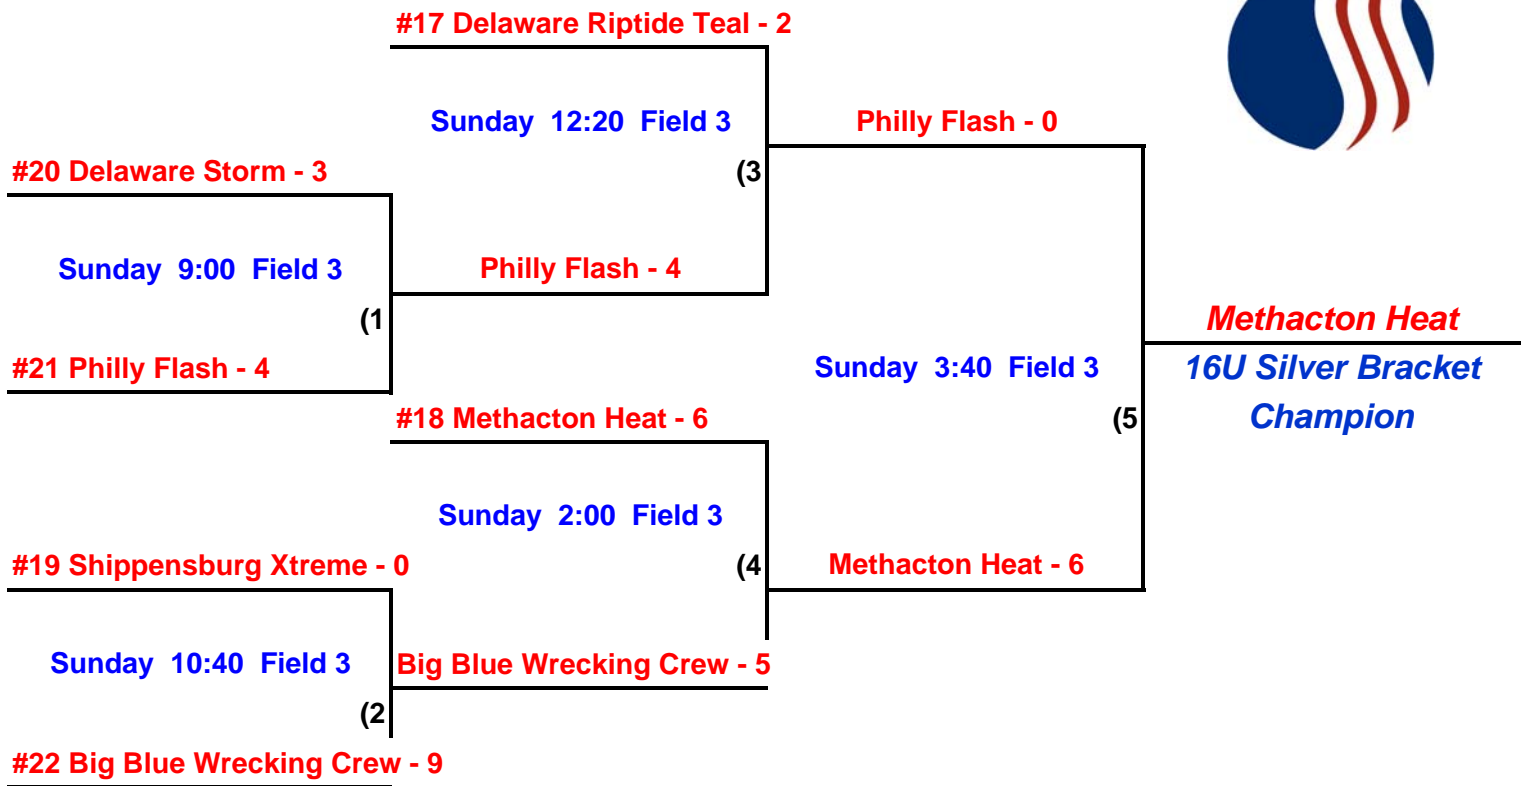

16 & Under Silver Bracket - Northside Park, Ocean City, MD