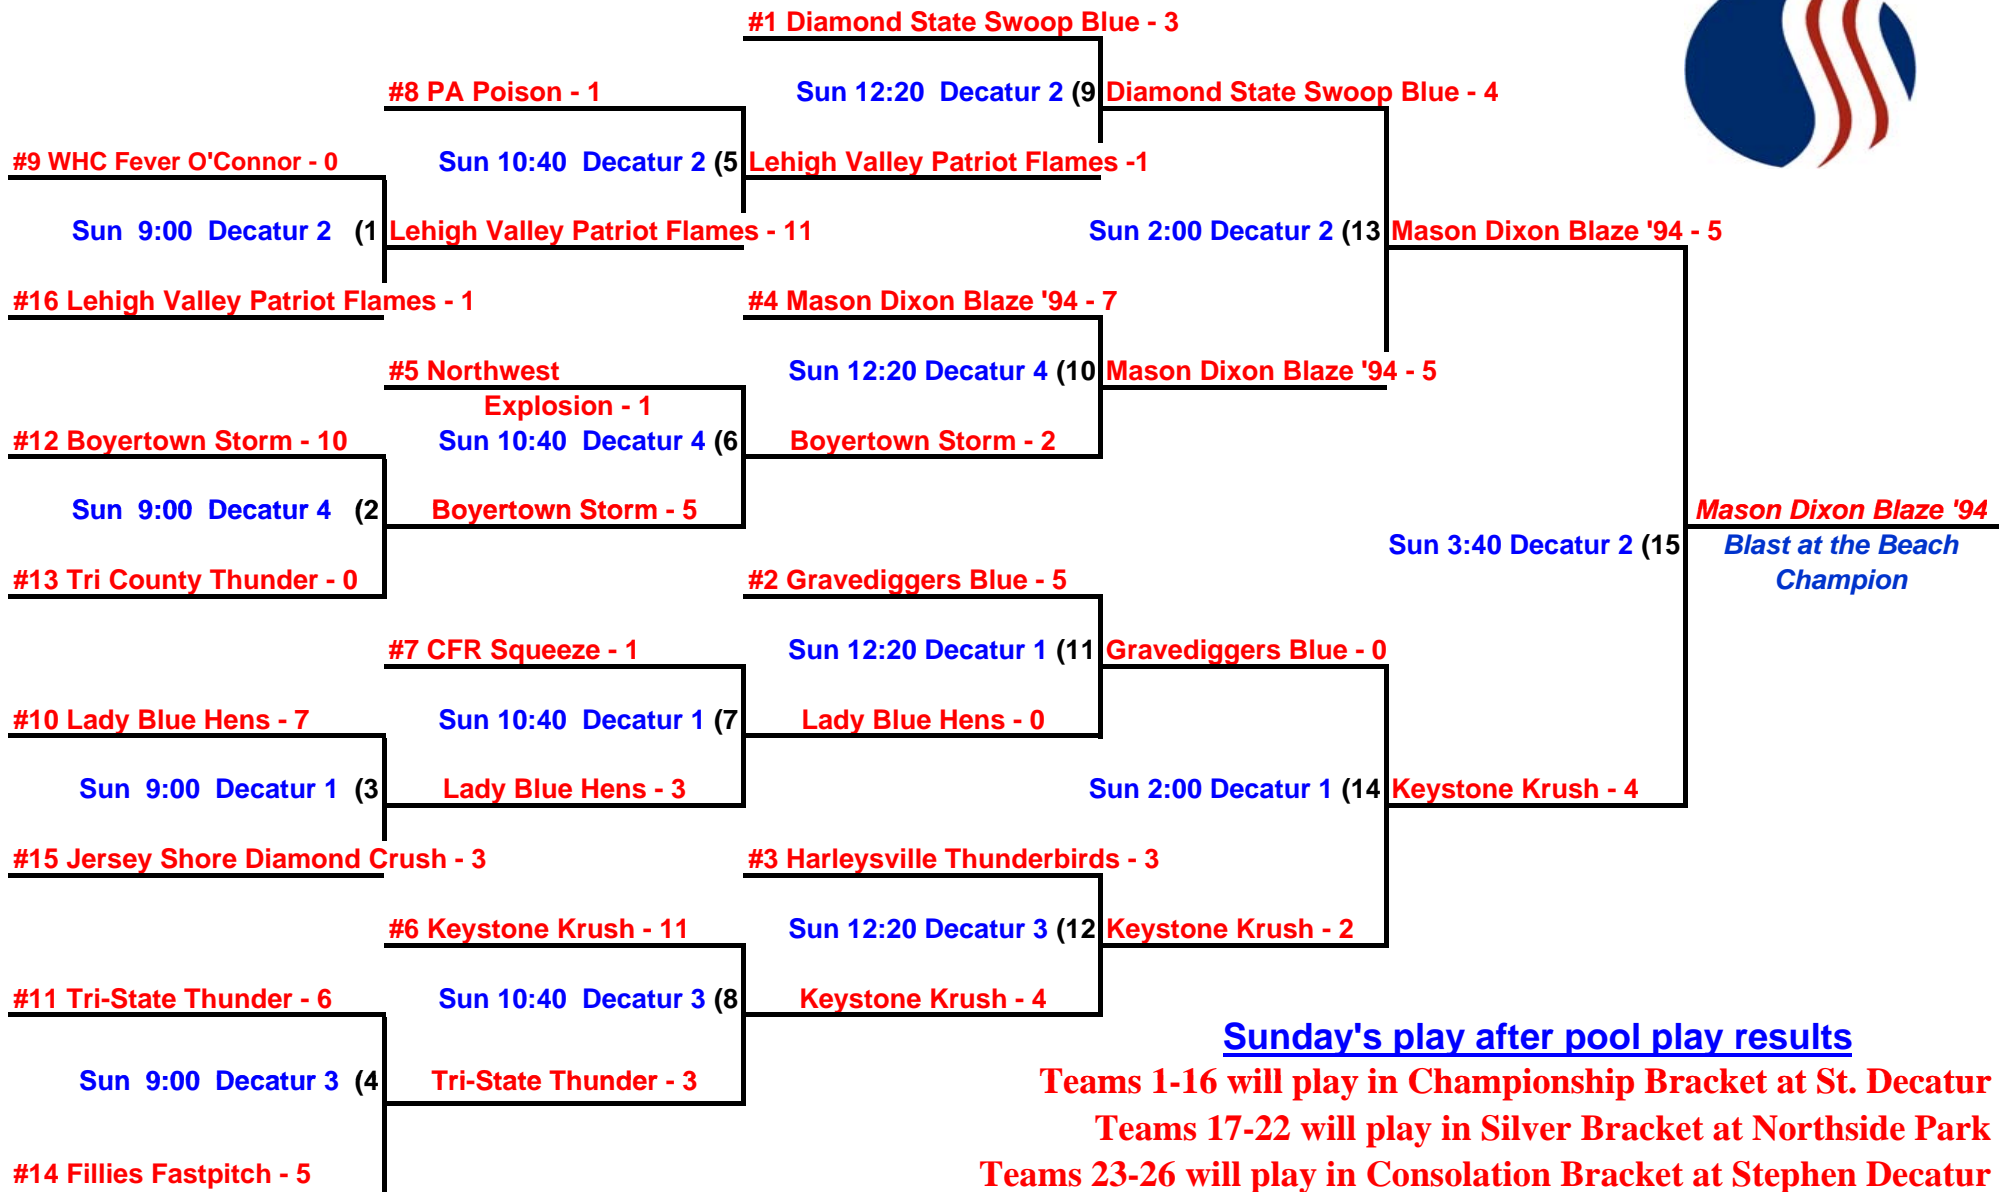

USSSA Ocean City Blast at the Beach - June 20, 2010

Stephen Decatur High/Middle School - Berlin, MD

16 & Under CHAMPIONSHIP BRACKET

Sunday's play after pool play results

Teams 1-16 will play in Championship Bracket at St. Decatur
Teams 17-22 will play in Silver Bracket at Northside Park
Teams 23-26 will play in Consolation Bracket at Stephen Decatur