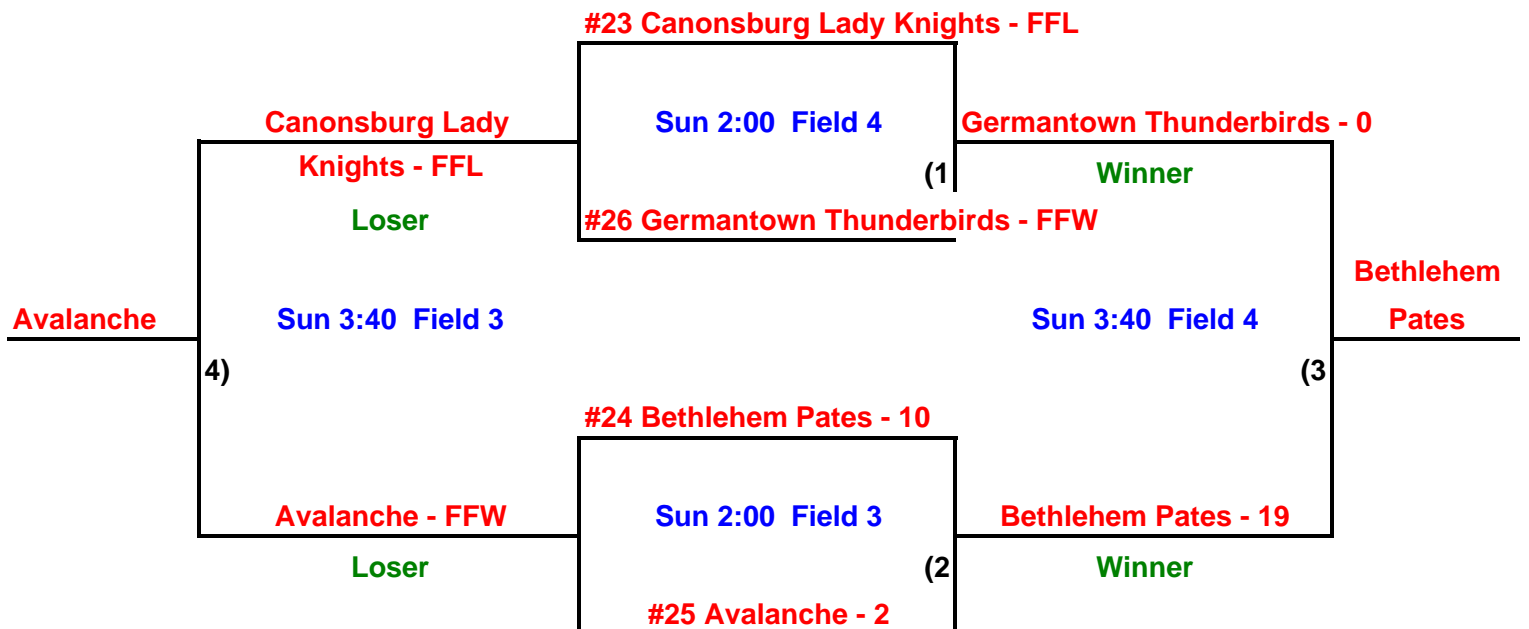

16U Consolation Bracket - St. Decatur HS/MS, Berlin, MD