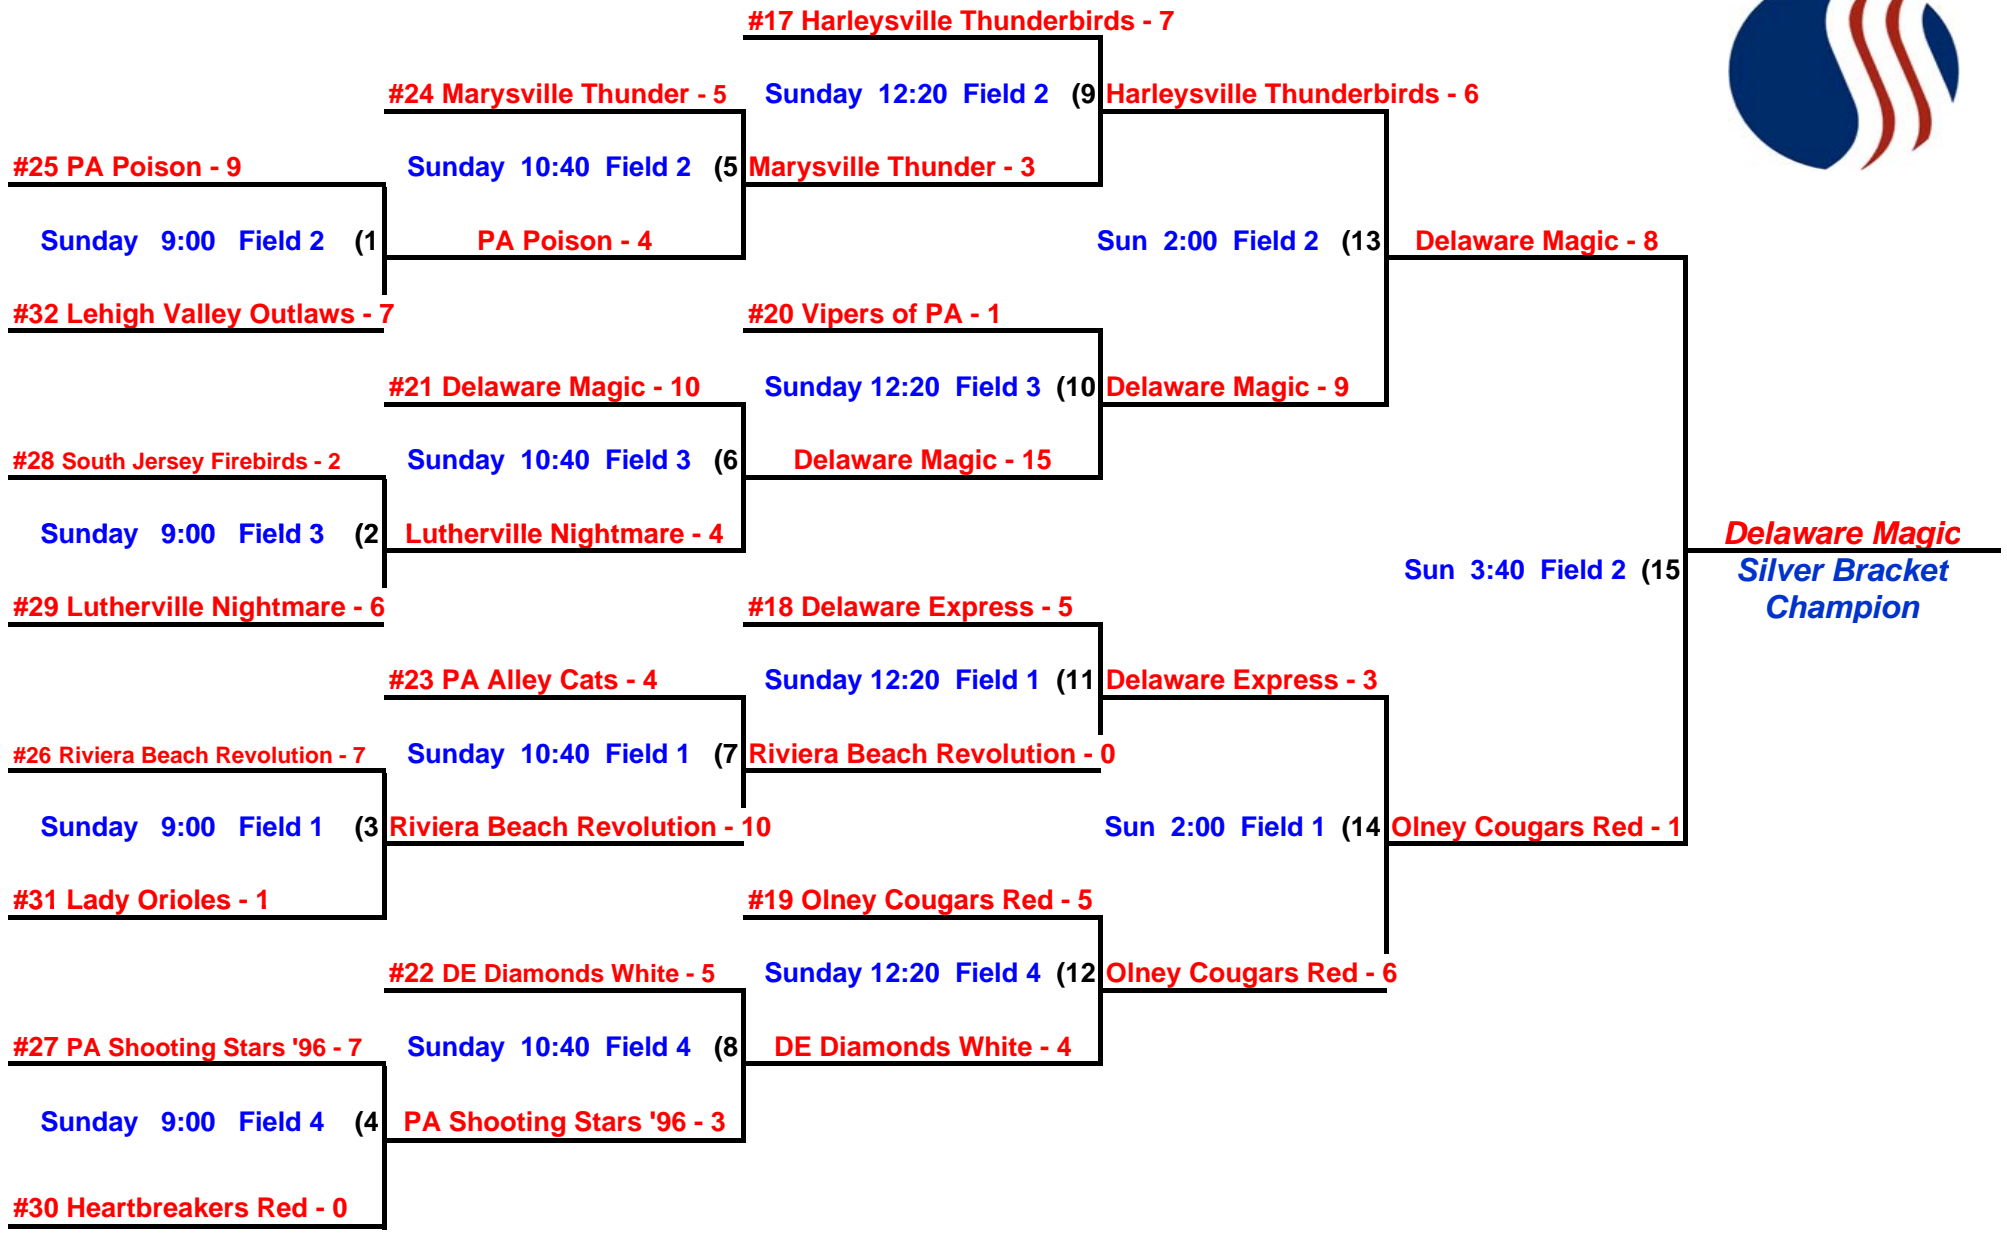

USSSA Blast at the Beach - June 20, 2010

Eastside Youth Sports Complex - Willards, Maryland

14 & Under SILVER BRACKET