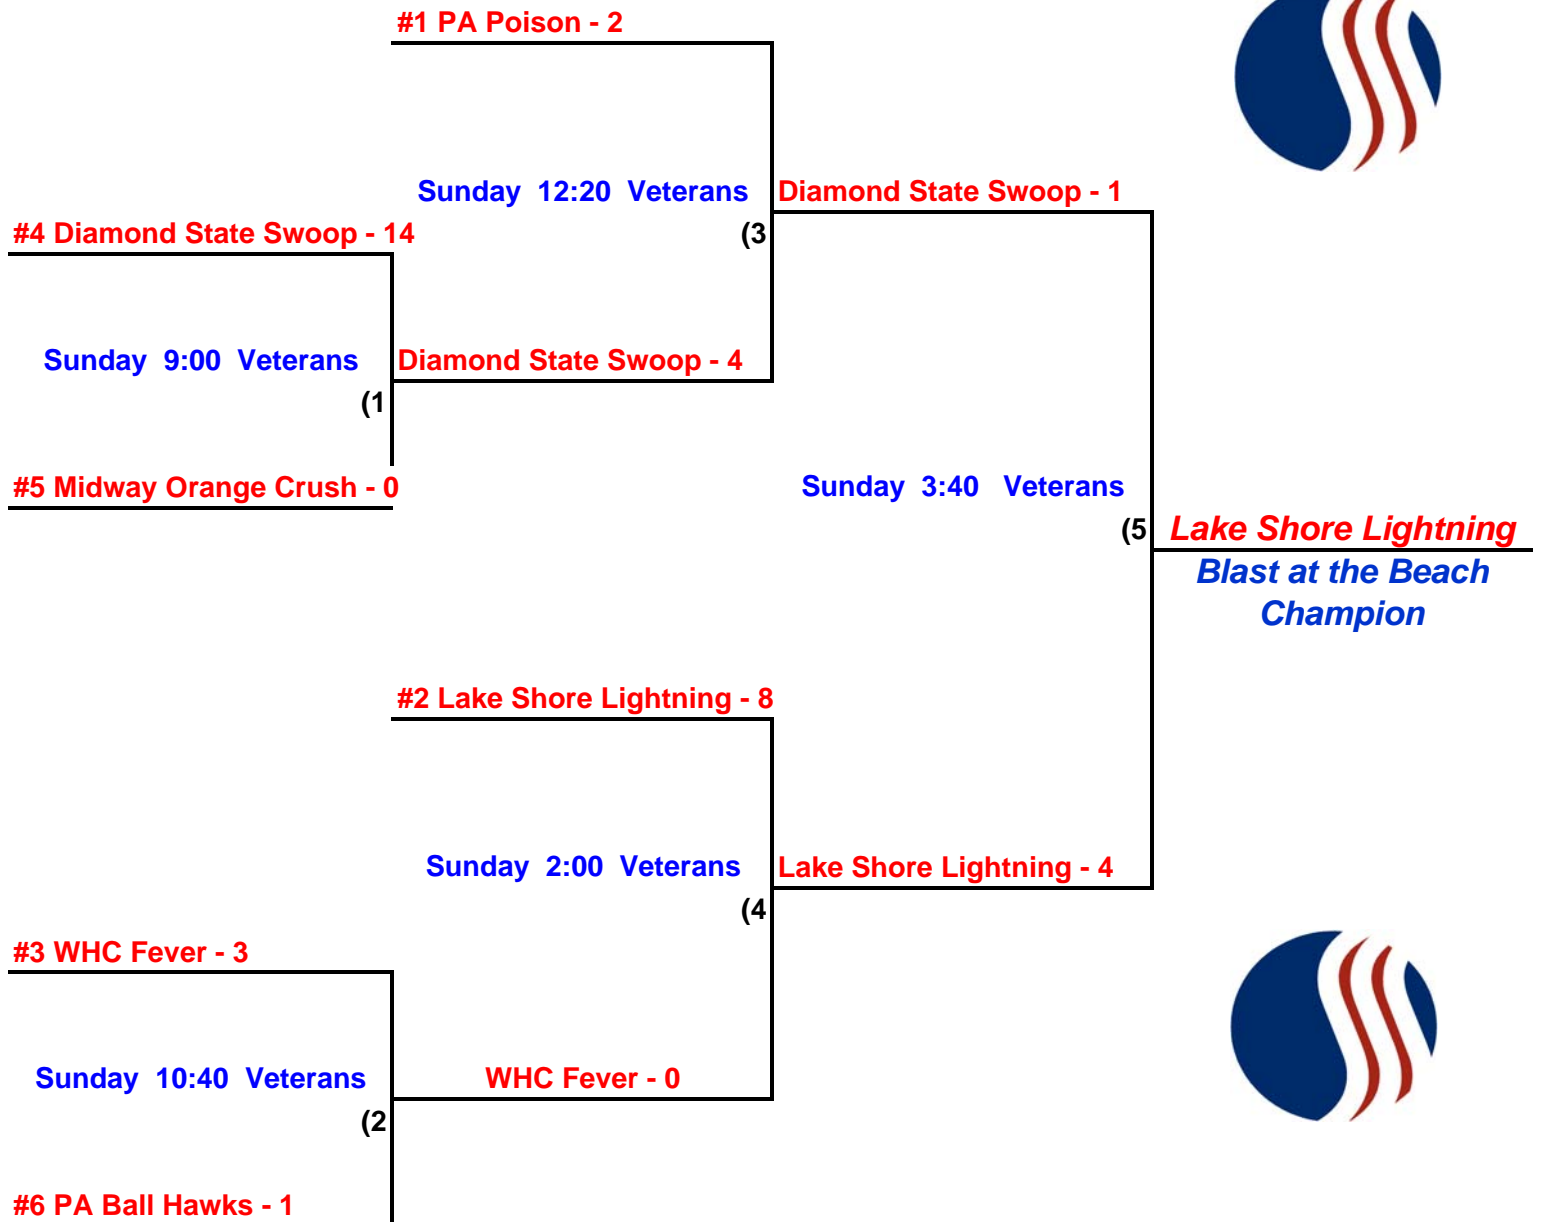

2010 USSSA Blast at the Beach

June 20, 2010

Pyle Center
Roxana, Delaware

10 & Under CHAMPIONSHIP PLAY

Top 6 Teams from Pool Play
Advance to Championship Play