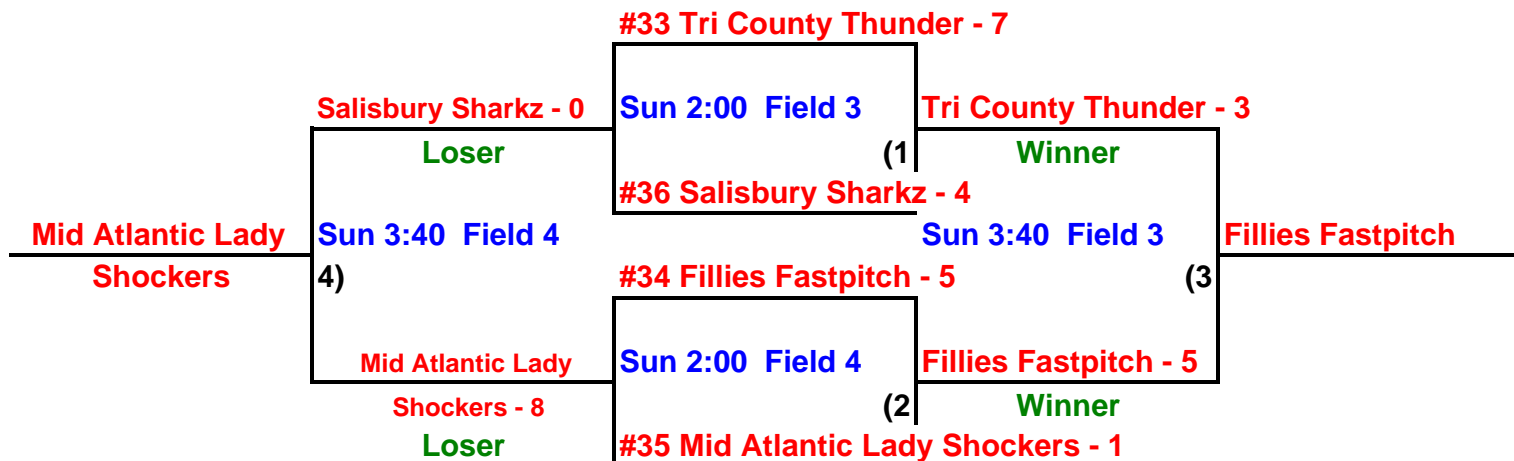

USSSA Blast at the Beach - June 20, 2010

Eastside Youth Sports Complex - Willards, Maryland

14 & Under SILVER BRACKET

14 & Under Consolation Brackets

Henry S. Parker Complex - Salisbury, Maryland

East Side Youth Sports Complex - Willards, Maryland