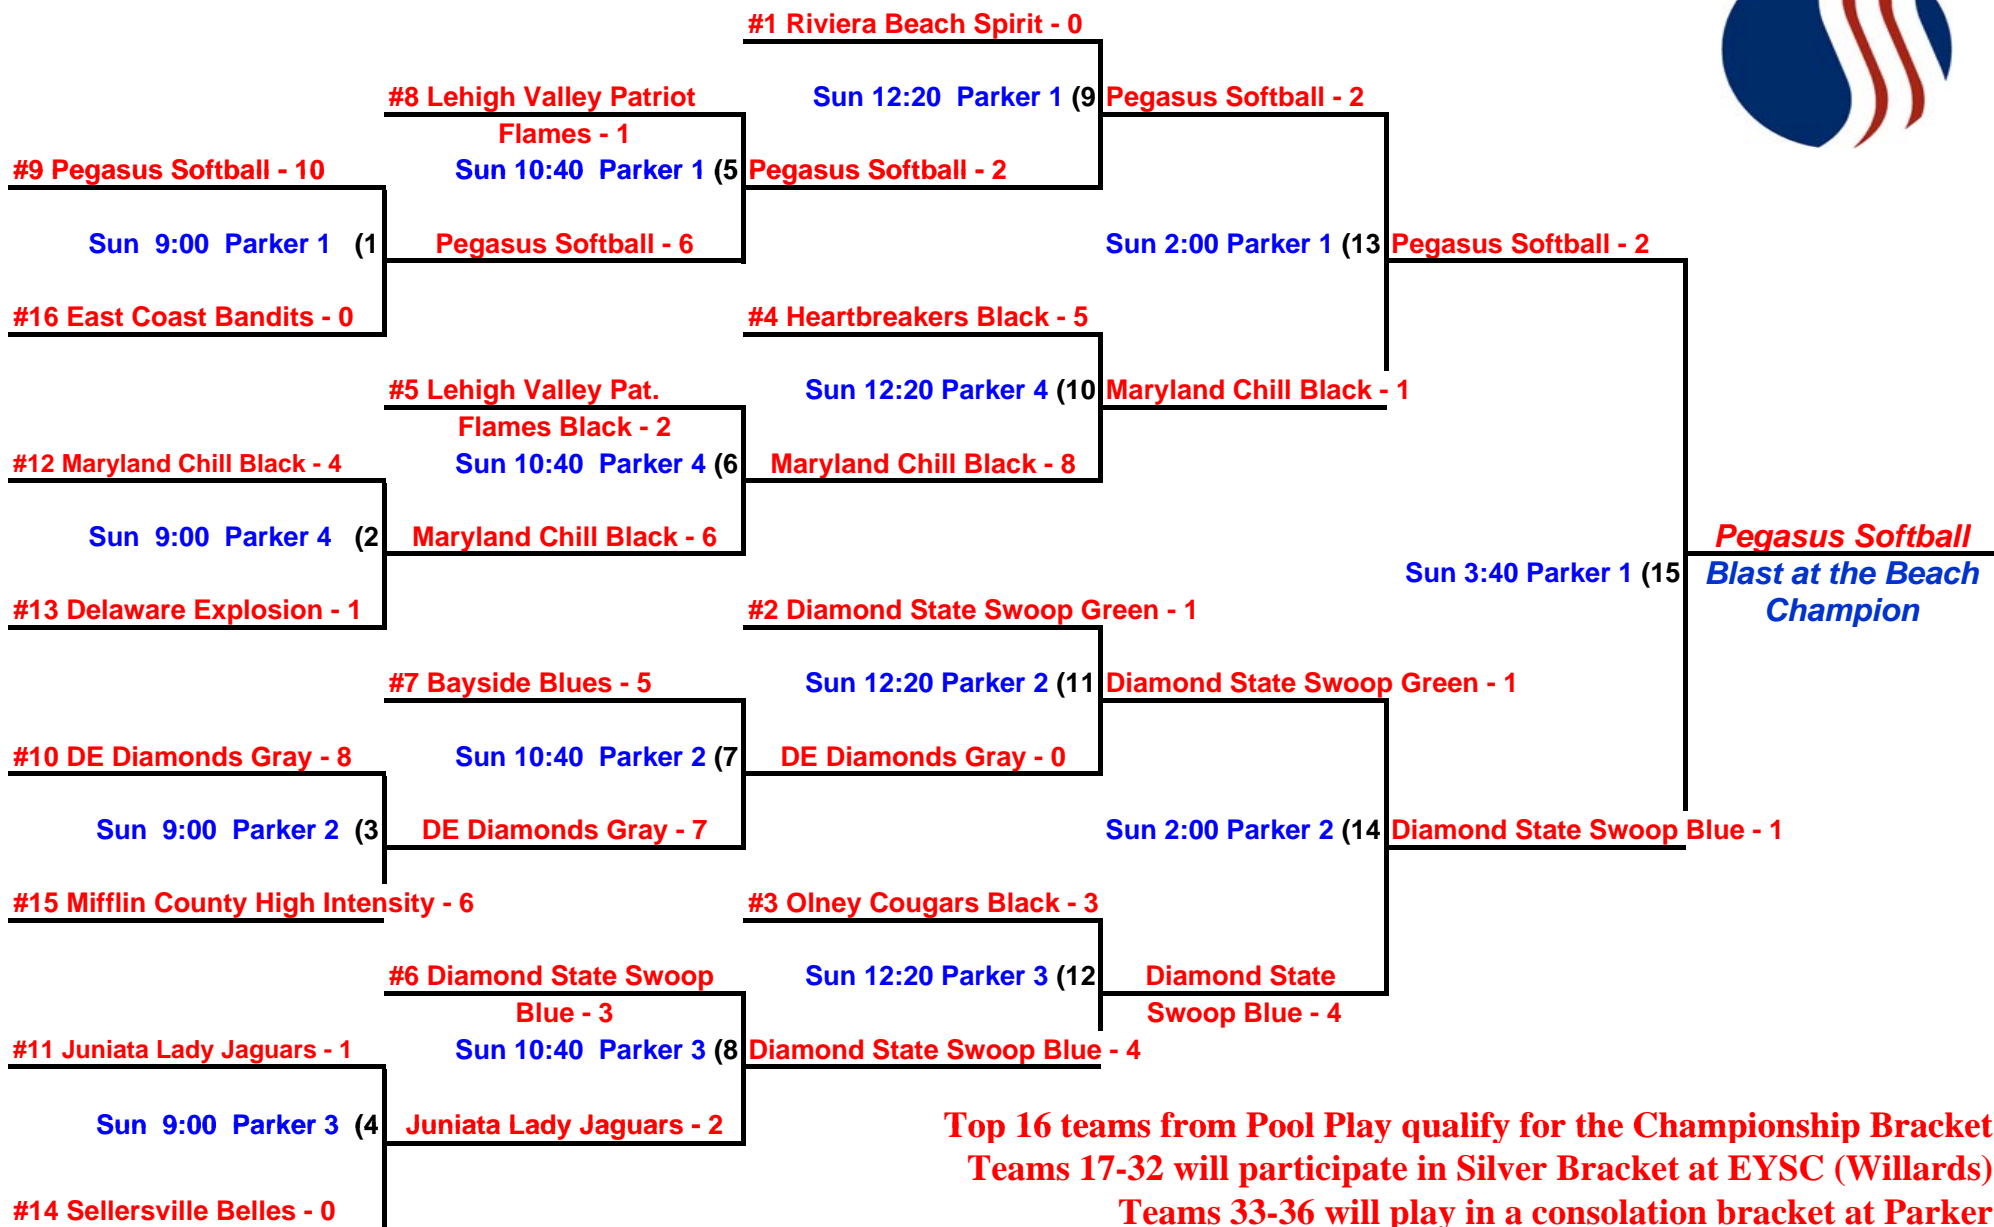

USSSA Blast at the Beach - June 20, 2010

Henry S. Parker Athletic Complex - Salisbury, MD

14 & Under CHAMPIONSHIP BRACKET

Top 16 teams from Pool Play qualify for the Championship Bracket
Teams 17-32 will participate in Silver Bracket at EYSC (Willards)
Teams 33-36 will play in a consolation bracket at Parker
Teams 37-40 will play in a consolation bracket at EYSC (Willards)
Teams 41-42 and 43-44 will play in a consolation game at Parker and EYSC, respectively