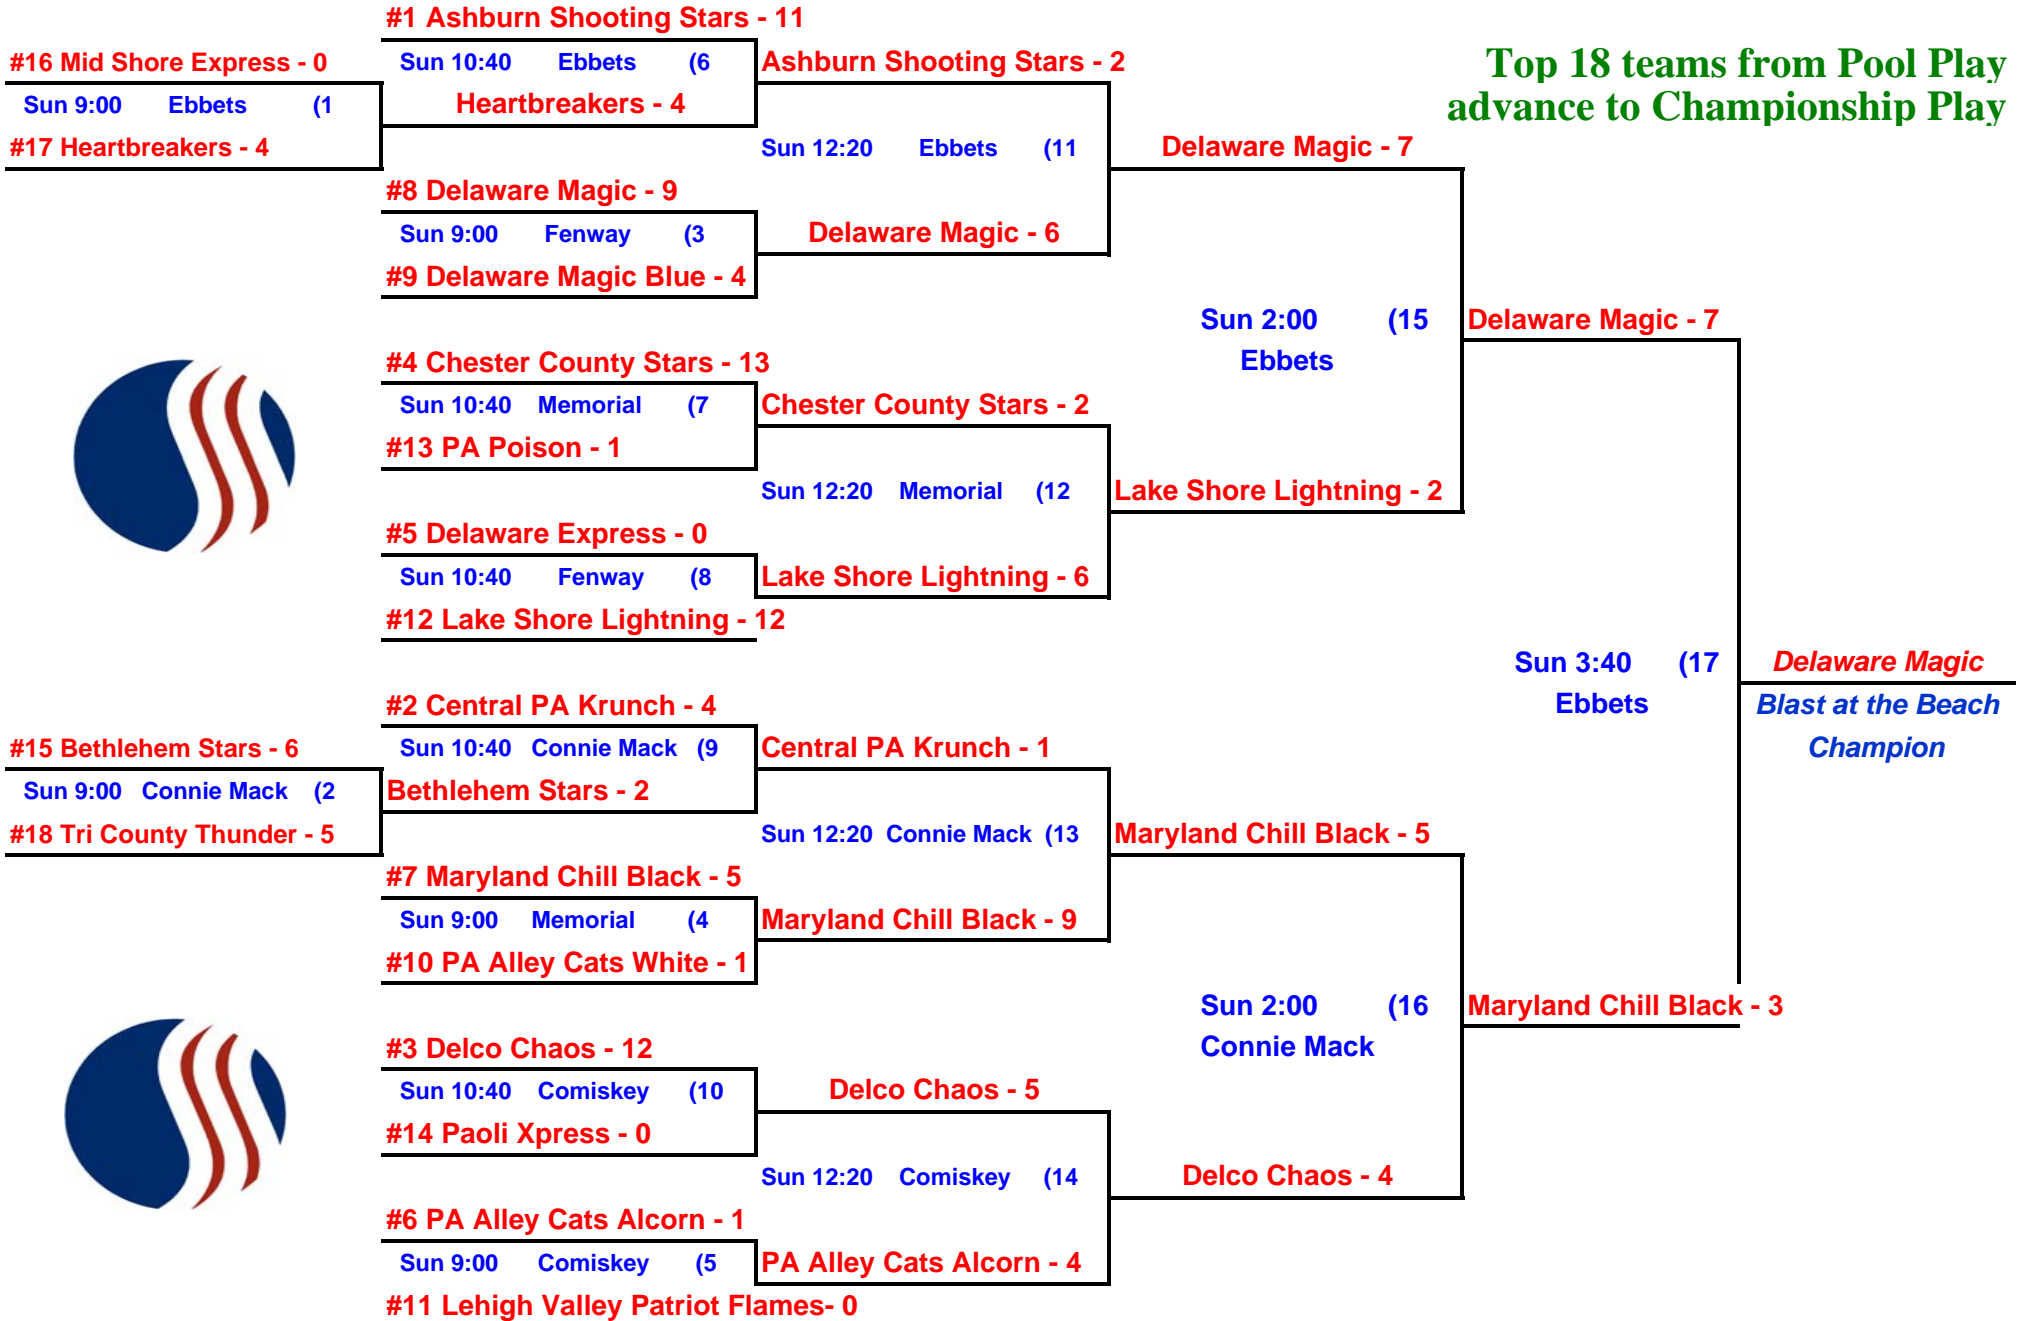

12 & Under Championship Play - June 20, 2010

Top 18 teams from Pool Play advance to Championship Play