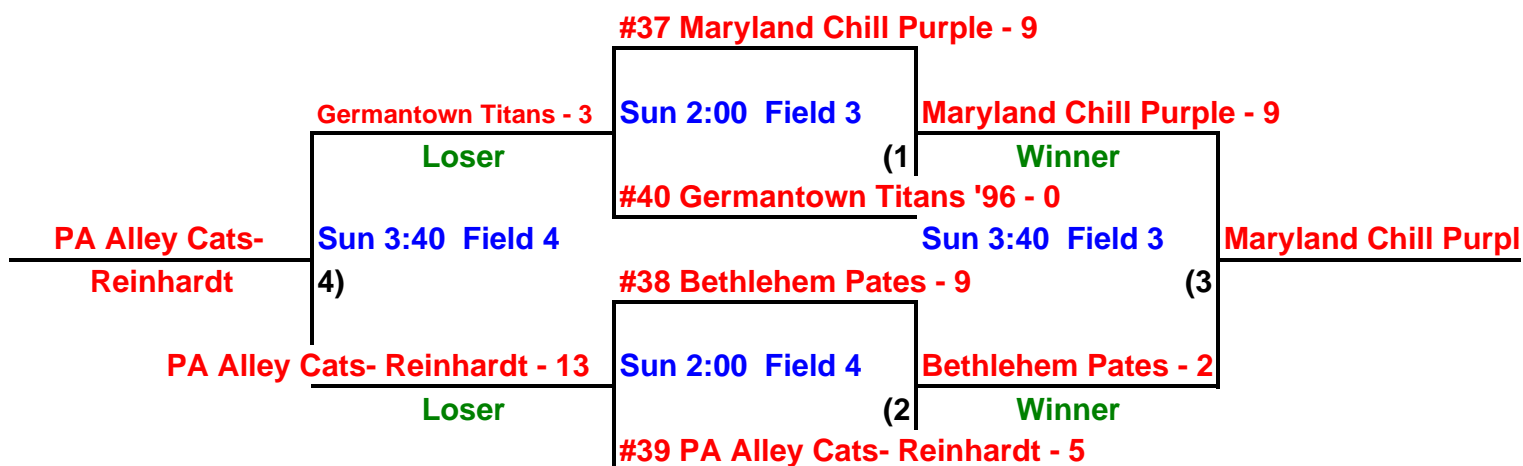

USSSA Blast at the Beach - June 20, 2010

Eastside Youth Sports Complex - Willards, Maryland

14 & Under SILVER BRACKET

14 & Under Consolation Brackets

Henry S. Parker Complex - Salisbury, Maryland

East Side Youth Sports Complex - Willards, Maryland