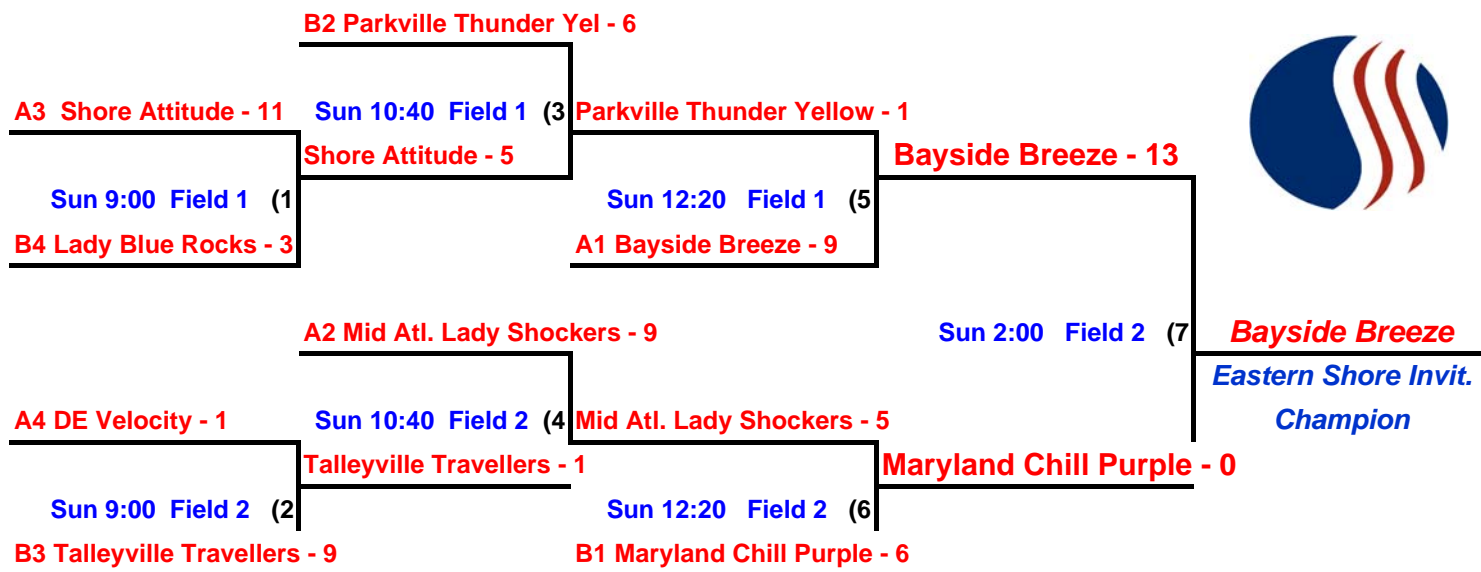

2010 USSSA Eastern Shore Invitational

Talbot County Community Center - Easton, Maryland

12 & Under POOL PLAY - June 12, 2010

Pool A

Bayside Breeze
Delaware Velocity
Mid Atlantic Lady Shockers
Shore Attitude

Pool B

Lady Blue Rocks
Maryland Chill Purple
Parkville Thunder Yellow
Talleyville Travellers

POOL A

Day	Time			Field #
Sat	9:00	Bayside Breeze - 7	Mid Atlantic Lady Shockers - 2	1
Sat	9:00	Shore Attitude - 12	Delaware Velocity - 2	2
Sat	12:00	Bayside Breeze - 13	Shore Attitude - 0	1
Sat	12:00	Mid Atlantic Lady Shockers - 12	Delaware Velocity - 8	2
Sat	3:00	Bayside Breeze - 12	Delaware Velocity - 0	1
Sat	3:00	Mid Atlantic Lady Shockers - 11	Shore Attitude - 8	2

POOL B

Day	Time			Field #
Sat	10:30	Maryland Chill Purple - 6	Parkville Thunder Yellow - 0	1
Sat	10:30	Talleyville Travellers - 9	Lady Blue Rocks - 8	2
Sat	1:30	Maryland Chill Purple - 10	Talleyville Travellers - 0	1
Sat	1:30	Parkville Thunder Yellow - 6	Lady Blue Rocks - 1	2
Sat	4:30	Maryland Chill Purple - 8	Lady Blue Rocks - 1	1
Sat	4:30	Parkville Thunder Yellow - 13	Talleyville Travellers - 1	2

12 & Under CHAMPIONSHIP PLAY - June 13, 2010