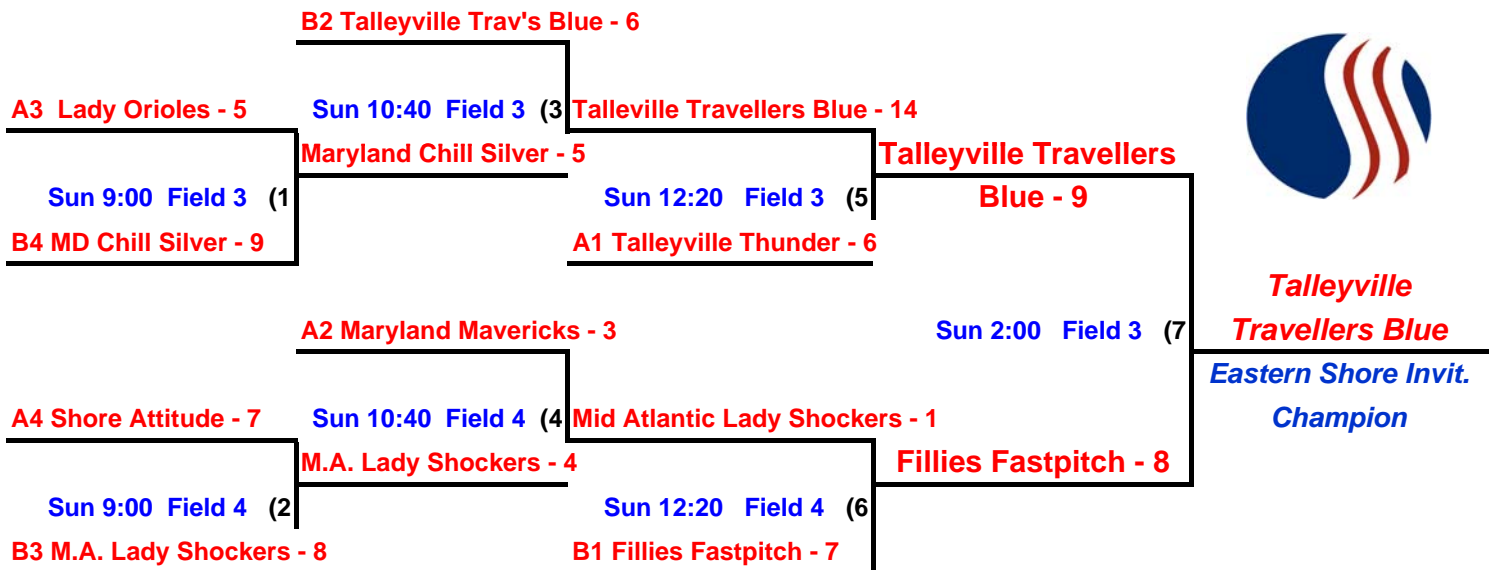

2010 USSSA Eastern Shore Invitational

Route 18 Park - Centreville, Maryland

14 & Under POOL PLAY - June 12, 2010

Pool A
Lady Orioles
Maryland Mavericks
Shore Attitude
Talleyville Thunder

Pool B
Fillies Fastpitch
Maryland Chill Silver
Mid Atlantic Lady Shockers
Talleyville Travellers Blue

POOL A

Day	Time			Field #
Sat	9:00	Lady Orioles - 16	Shore Attitude - 4	3
Sat	9:00	Maryland Mavericks - 0	Talleyville Thunder - 10	4
Sat	12:00	Lady Orioles - 4	Maryland Mavericks - 9	3
Sat	12:00	Shore Attitude - 0	Talleyville Thunder - 14	4
Sat	3:00	Lady Orioles - 14	Talleyville Thunder - 7	3
Sat	3:00	Shore Attitude - 7	Maryland Mavericks - 18	4

POOL B

Day	Time			Field #
Sat	10:30	Fillies Fastpitch - 3	Mid Atlantic Lady Shockers - 7	3
Sat	10:30	Maryland Chill Silver - 6	Talleyville Travellers Blue - 7	4
Sat	1:30	Fillies Fastpitch - 10	Maryland Chill Silver - 3	3
Sat	1:30	Mid Atlantic Lady Shockers - 6	Talleyville Travellers Blue - 12	4
Sat	4:30	Fillies Fastpitch - 4	Talleyville Travellers Blue - 3	3
Sat	4:30	Mid Atlantic Lady Shockers - 7	Maryland Chill Silver - 5	4

14 & Under CHAMPIONSHIP PLAY - June 13, 2010