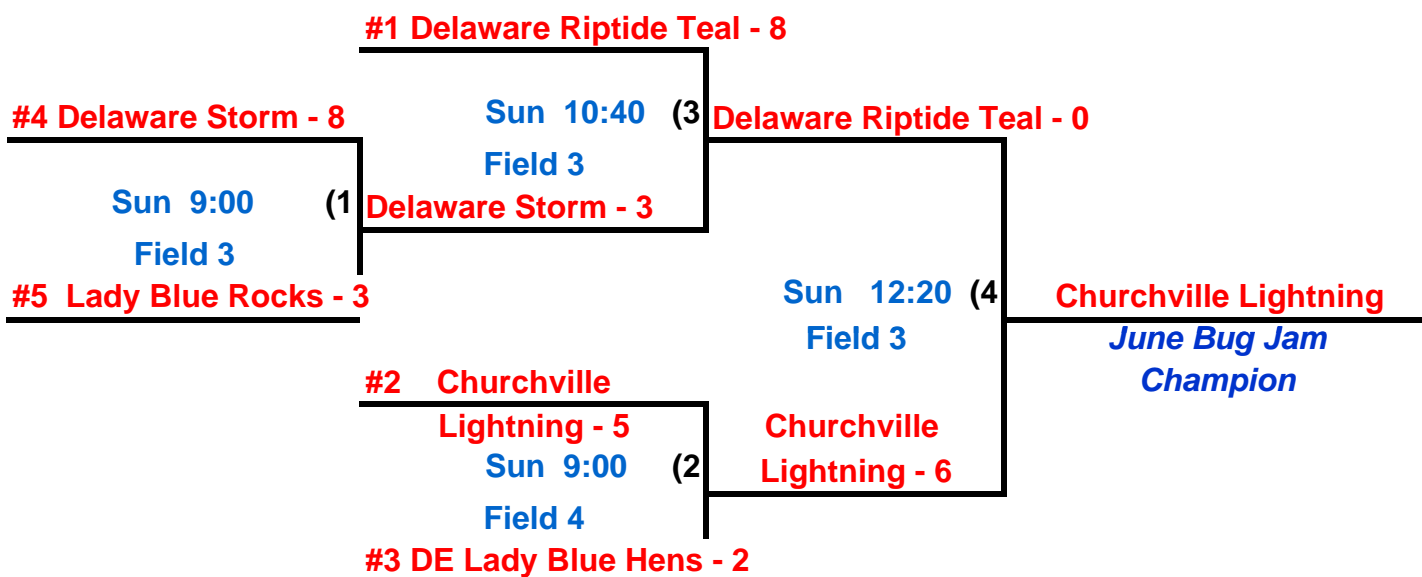

## 16 & Under POOL PLAY

Churchville Lightning  
Delaware Lady Blue Hens

Delaware Riptide Teal  
Delaware Storm

Lady Blue Rocks

Day	Time	Teams		Field #
Sat	9:00	Lady Blue Rocks - 1	Delaware Storm - 11	3
Sat	9:00	Delaware Riptide Teal - 5	Delaware Lady Blue Hens - 0	4
Sat	10:40	Lady Blue Rocks - 1	Churchville Lightning - 6	3
Sat	10:40	Delaware Storm - 1	Delaware Riptide Teal - 13	4
Sat	12:20	Delaware Lady Blue Hens - 3	Churchville Lightning - 5	3
Sat	2:00	Lady Blue Rocks - 0	Delaware Riptide Teal - 6	3
Sat	3:40	Lady Blue Rocks - 1	Delaware Lady Blue Hens - 8	3
Sat	3:40	Delaware Storm - 1	Churchville Lightning - 4	4

## 16 & Under CHAMPIONSHIP PLAY

### Pool A

Churchville Lightning  
Delaware Diamonds Black  
Mid Shore Express