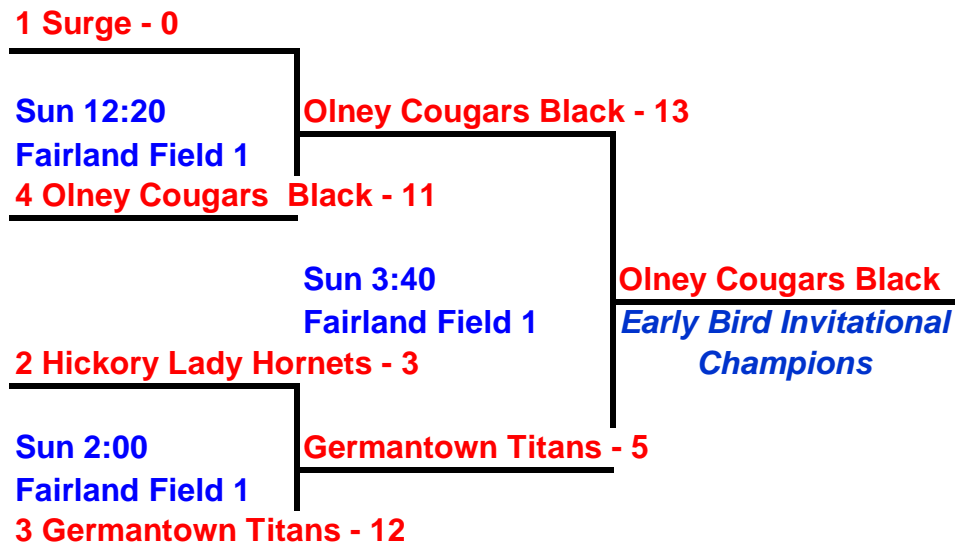

Early Bird Invitational - 5/29-30/2010
Saturday - Randazzo Softball Complex - Severn, MD
&
Sunday - Fairland Regional Park - Laurel, MD

10 & Under Pool Play

Germantown Titans
Hickory Lady Hornets

Olney Cougars Black
Surge

Day	Time	Game #	Teams		Randazzo Field
Sat	12:00	1	Germantown Titans - 4	Hickory Lady Hornets - 5	3
Sat	1:30	2	Surge - 11	Olney Cougars Black - 1	3
Sat	3:00	3	Germantown Titans - 6	Olney Cougars Black - 4	3
Sat	4:30	4	Hickory Lady Hornets - 3	Surge - 4	2

If any of the first 2 games of pool play (games #1-2) end in a tie, for sake of placement in the team's second game (winner vs. winner or loser vs. loser) a coin flip will be conducted and the winner of the toss will play in the winner vs. winner game and the loser of the toss will play in the loser vs. loser game.

Both team coaches should see the site director to conduct the coin toss.

For seeding into championship play the results of the game shall be used, and not the results of the coin toss. Thus the game is considered a tie. One point is awarded to each team and the number of runs scored and allowed are recorded.

10 & Under Championship Play