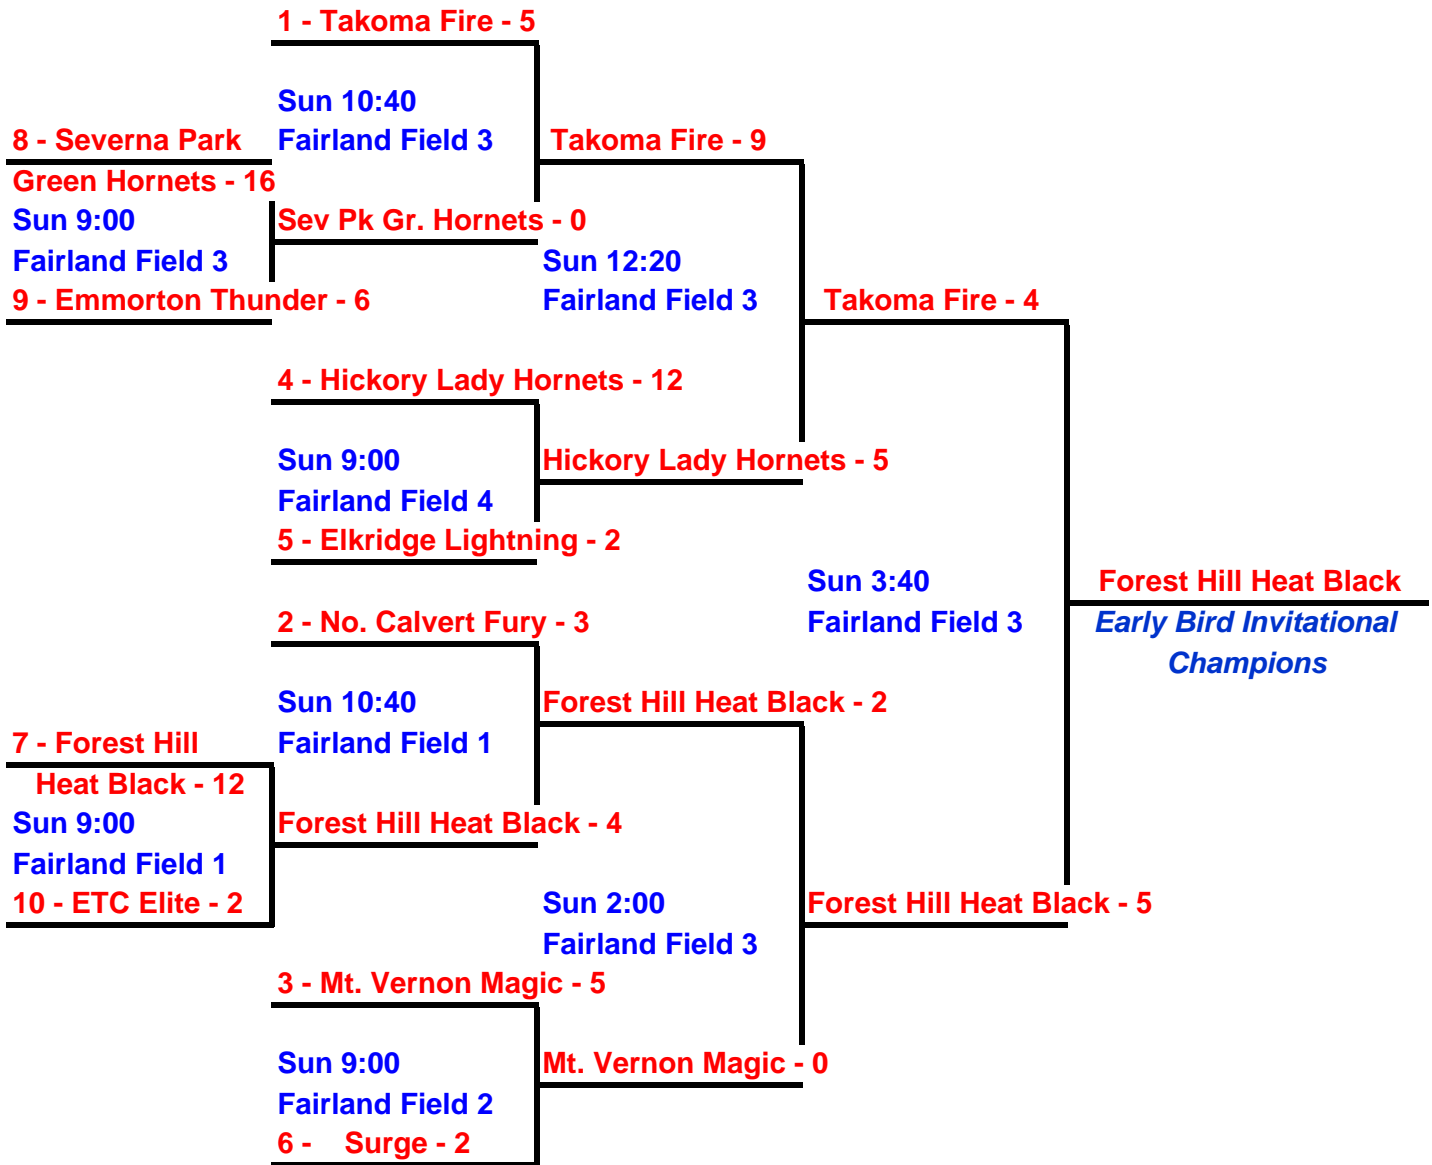

Early Bird Invitational - 5/29-30/2010
Saturday - Randazzo Softball Complex - Severn, MD
&
Sunday - Fairland Regional Park - Laurel, MD

12 & Under Championship Play