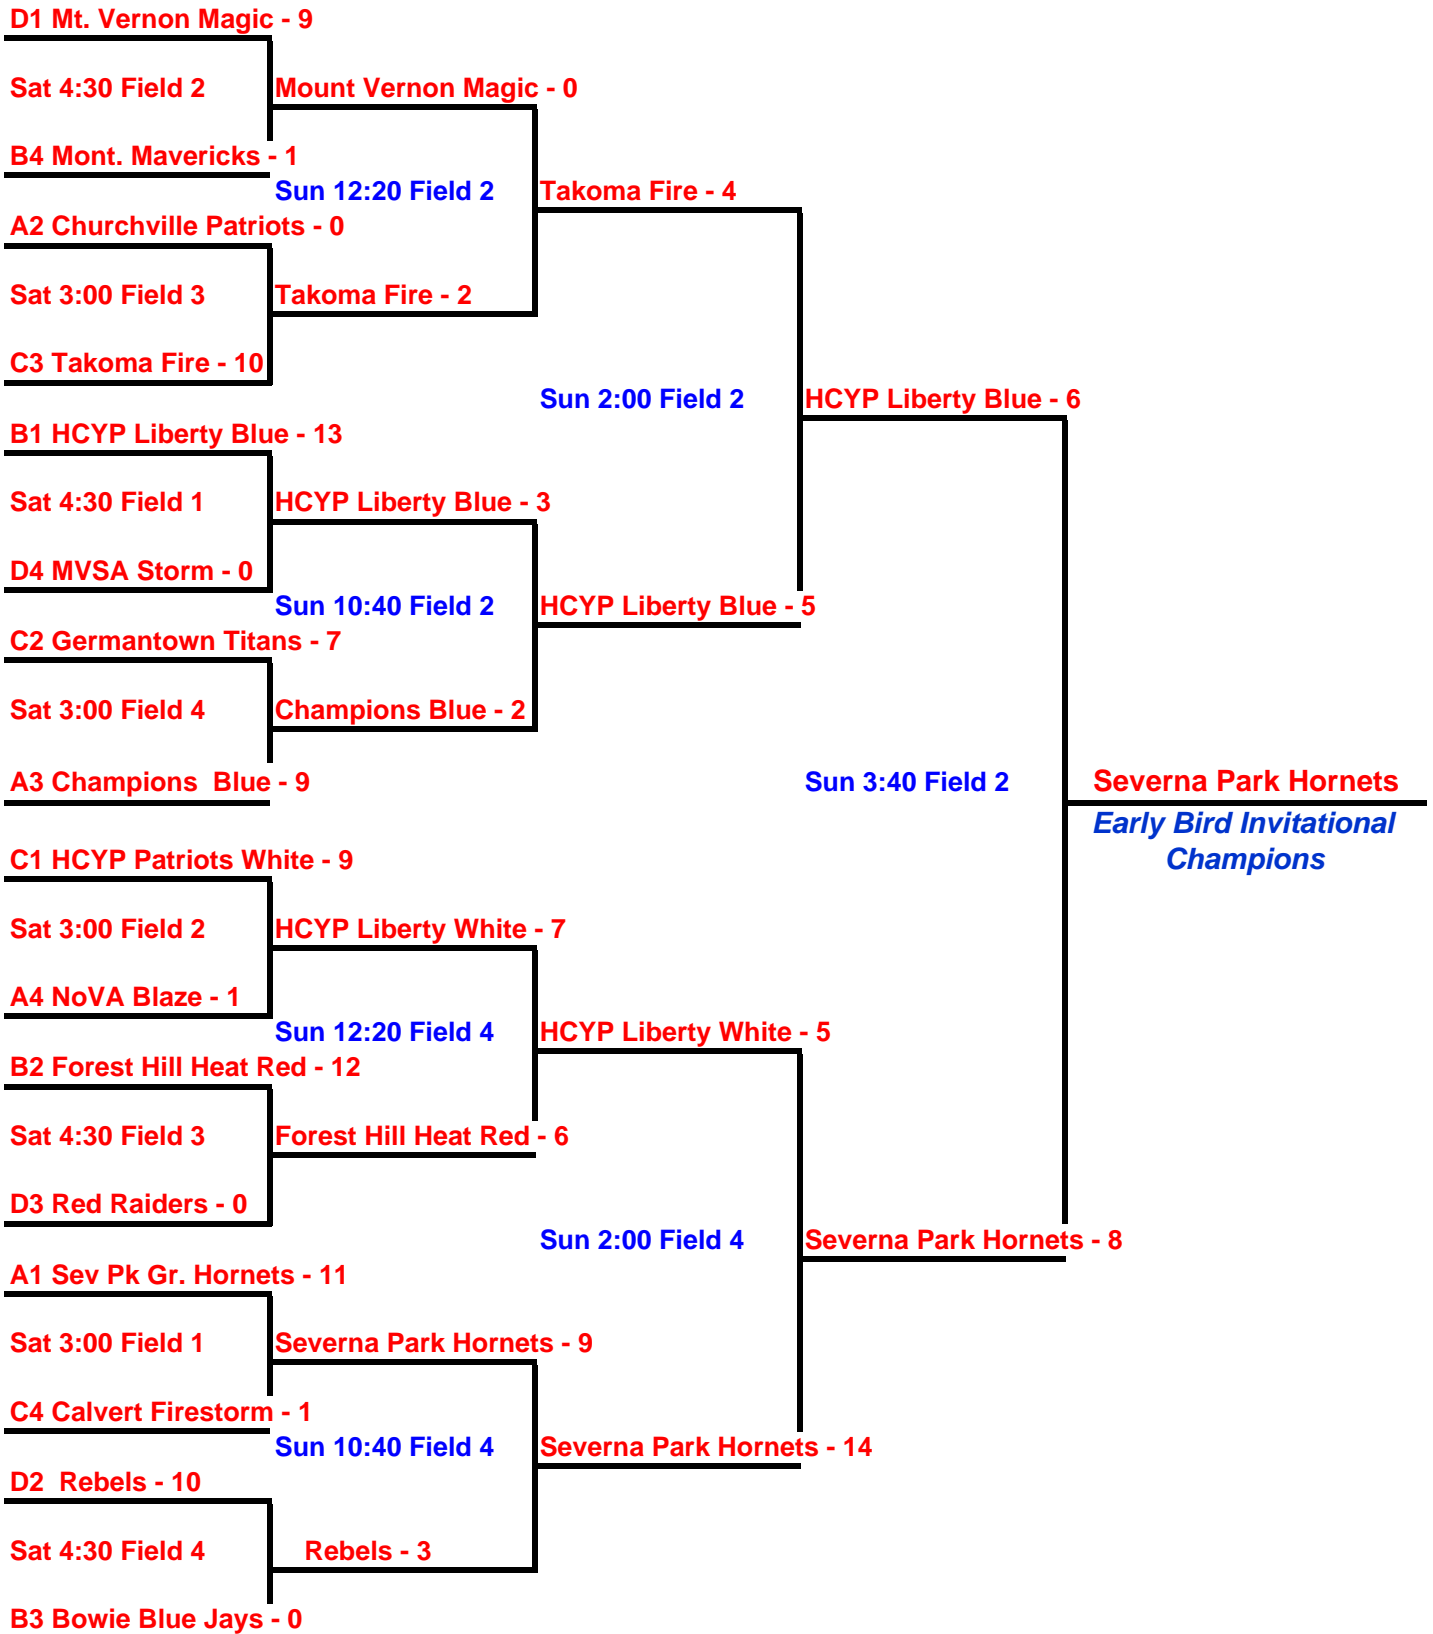

Early Bird Invitational - 5/29-30/2010

Fairland Regional Park - Laurel, MD

14 & Under Championship Play