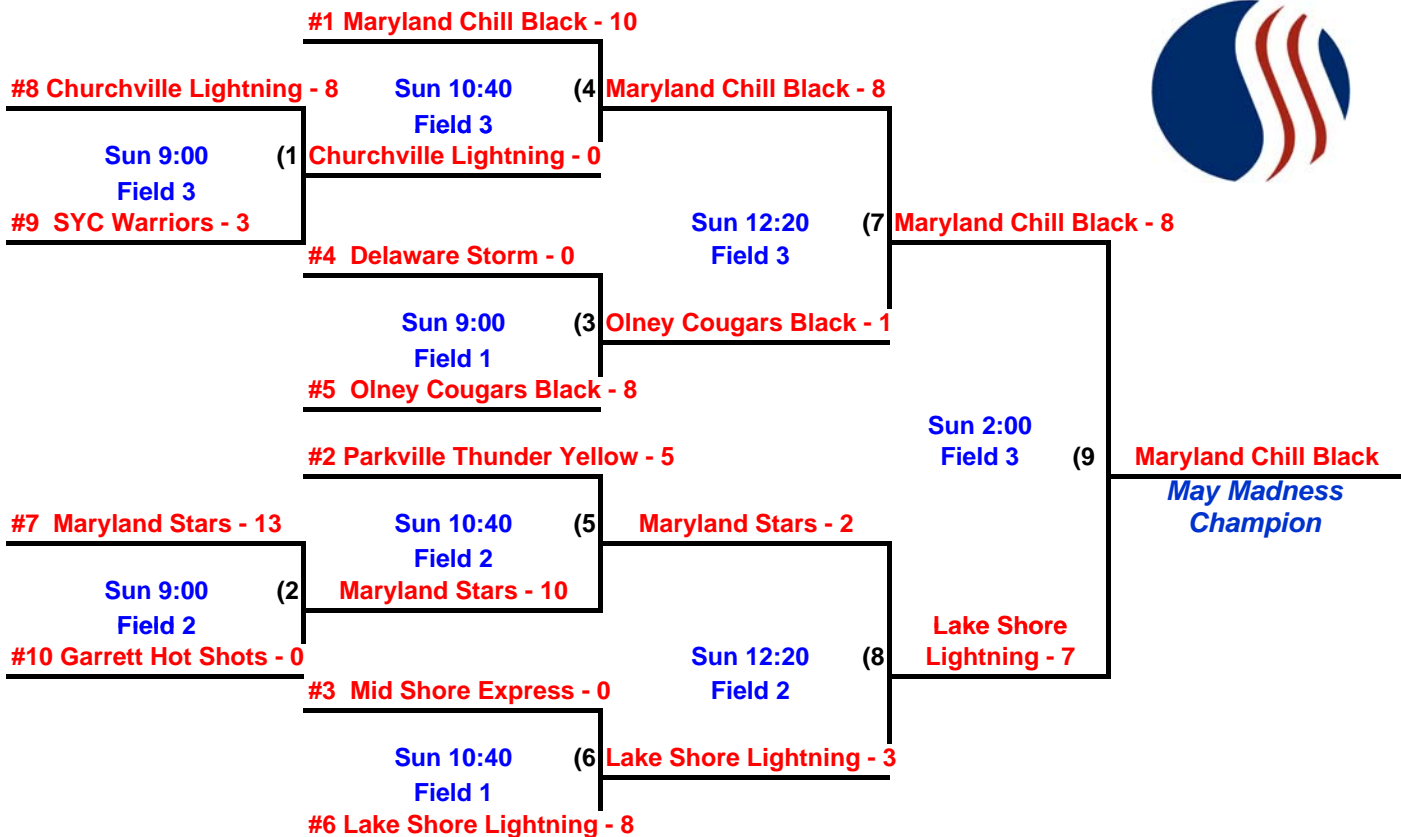

USSSA 10th Annual May Madness

Cedar Lane Park - Columbia, Maryland

12 & Under POOL PLAY - May 8-9, 2010

Teams

Churchville Lightning Lake Shore Lightning Maryland Stars Parkville Thunder Yellow
Delaware Storm Maryland Chill Black Mid Shore Express SYC Warriors
Garrett Hot Shots

12 & Under Championship Play

USSSA 10th Annual May Madness

Fairland Regional Park - Laurel, Maryland

14 & Under POOL PLAY - May 8-9, 2010

Teams

Bayside Blues
CCYL Impact
Churchville Lightning

Delaware Diamonds White
Delaware Express
Maryland Stars Red

Nightmare Black
So. Maryland Braves

SYA Xplosion
WHC Fever

Day	Time	Teams		Field
Sat	9:00	WHC Fever - 5	CCYL Impact - 6	1
Sat	9:00	SYA Xplosion - 3	Nightmare Black - 6	2
Sat	9:00	Bayside Blues - 0	Churchville Lightning - 8	3
Sat	10:40	Delaware Diamonds White - 13	So. Maryland Braves - 3	1
Sat	10:40	SYA Xplosion - 14	Delaware Express - 2	2
Sat	10:40	Churchville Lightning - 8	Maryland Stars Red - 0	3
Sat	12:20	WHC Fever - 0	Delaware Diamonds White - 9	1
Sat	12:20	So. Maryland Braves - 0	Delaware Express - 10	2
Sat	12:20	Bayside Blues - 7	Nightmare Black - 3	3
Sat	2:00	Bayside Blues - 5	Maryland Stars Red - 3	1
Sat	2:00	Churchville Lightning - 7	SYA Xplosion - 2	2
Sat	2:00	CCYL Impact - 1	Nightmare Black - 16	3
Sat	3:40	Maryland Stars Red - 1	Delaware Diamonds White - 10	1
Sat	3:40	WHC Fever - 4	So. Maryland Braves - 3	2
Sat	3:40	CCYL Impact - 1	Delaware Express - 13	3