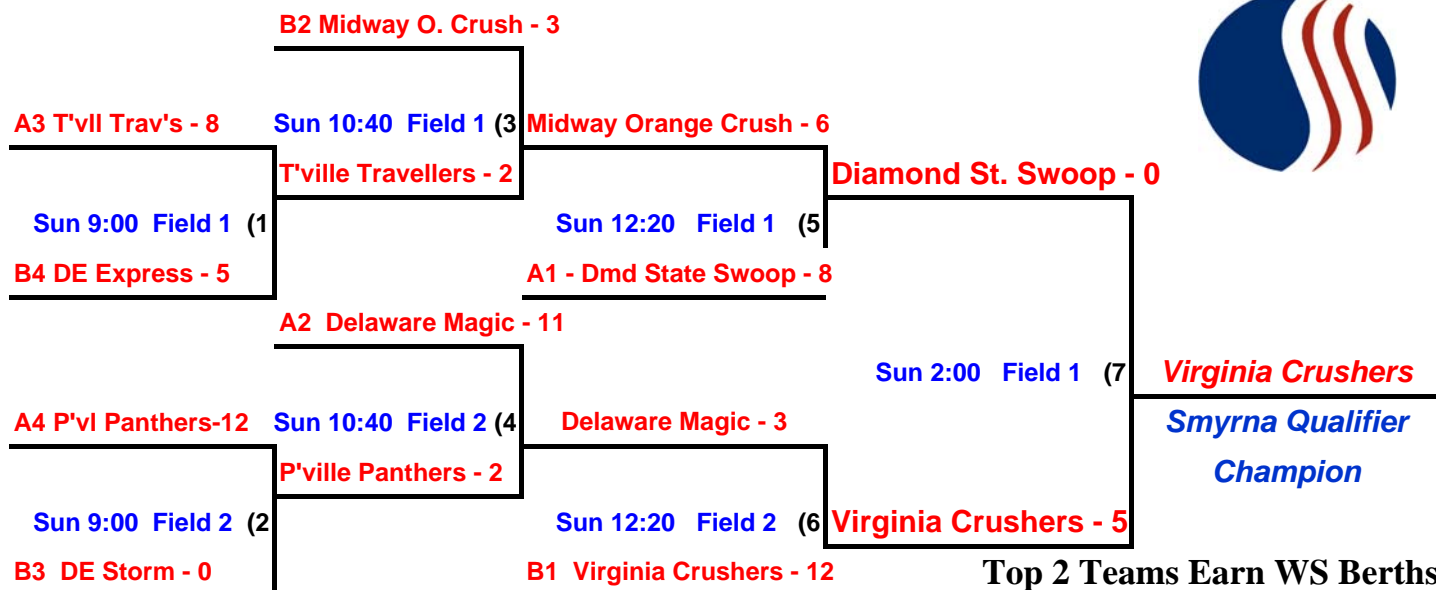

USSSA 8th Annual Smyrna Qualifier - May 1-2, 2010

Smyrna Municipal Park - Smyrna, Delaware

10 & Under POOL PLAY

Pool A

Delaware Magic
Diamond State Swoop
Perryville Panthers
Talleville Travellers

Pool B

Delaware Express
Delaware Storm
Midway Orange Crush
Virginia Crushers

POOL A

Day	Time			Field #
Sat	9:00	Talleville Travellers - 10	Delaware Magic - 11	1
Sat	9:00	Perryville Panthers - 0	Diamond State Swoop - 5	2
Sat	12:00	Talleville Travellers - 10	Perryville Panthers - 7	1
Sat	12:00	Delaware Magic - 0	Diamond State Swoop - 12	2
Sat	3:00	Talleville Travellers - 3	Diamond State Swoop - 5	1
Sat	3:00	Delaware Magic - 9	Perryville Panthers - 2	2

POOL B

Day	Time			Field #
Sat	10:30	Midway Orange Crush - 8	Delaware Storm - 2	1
Sat	10:30	Delaware Express - 0	Virginia Crushers - 13	2
Sat	1:30	Midway Orange Crush - 11	Delaware Express - 4	1
Sat	1:30	Delaware Storm - 2	Virginia Crushers - 18	2
Sat	4:30	Midway Orange Crush - 0	Virginia Crushers - 7	1
Sat	4:30	Delaware Storm - 7	Delaware Express - 5	2

10 & Under CHAMPIONSHIP PLAY