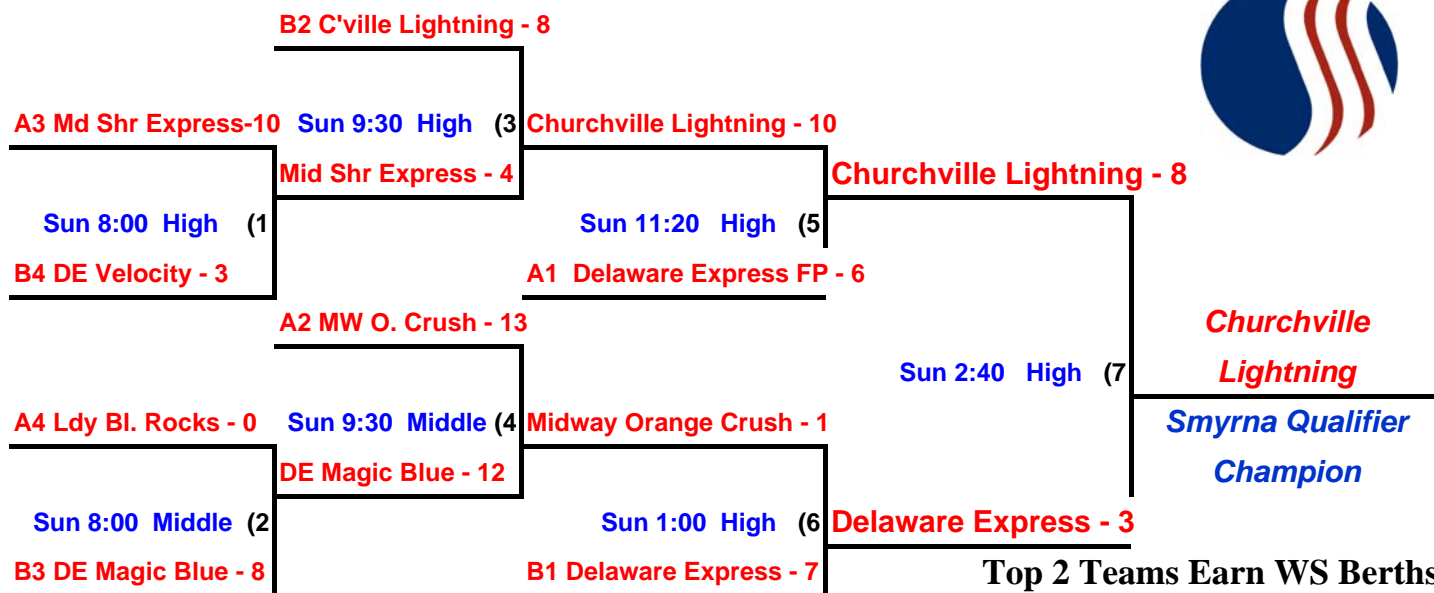

USSSA 8th Annual Smyrna Qualifier - May 1-2, 2010

Smyrna High School & Middle School - Smyrna, Delaware

12 & Under POOL PLAY

Pool A

Delaware Express Faspitch
Lady Blue Rocks
Mid Shore Express
Midway Orange Crush

Pool B

Churchville Lightning
Delaware Express
Delaware Magic Blue
Delaware Velocity

POOL A

Day	Time			Field #
Sat	9:00	Delaware Express FP - 5	Mid Shore Express - 6	HS
Sat	9:00	Lady Blue Rocks - 3	Midway Orange Crush - 10	MS
Sat	12:00	Delaware Express FP - 7	Lady Blue Rocks - 1	HS
Sat	12:00	Mid Shore Express - 3	Midway Orange Crush - 10	MS
Sat	3:00	Delaware Express FP - 9	Midway Orange Crush - 0	HS
Sat	3:00	Mid Shore Express - 11	Lady Blue Rocks - 0	MS

POOL B

Day	Time			Field #
Sat	10:30	Delaware Express - 13	Delaware Magic Blue - 3	HS
Sat	10:30	Delaware Velocity - 0	Churchville Lightning - 16	MS
Sat	1:30	Delaware Express - 11	Delaware Velocity - 0	HS
Sat	1:30	Delaware Magic Blue - 3	Churchville Lightning - 9	MS
Sat	4:30	Delaware Express - 5	Churchville Lightning - 4	HS
Sat	4:30	Delaware Magic Blue - 12	Delaware Velocity - 1	MS

12 & Under CHAMPIONSHIP PLAY