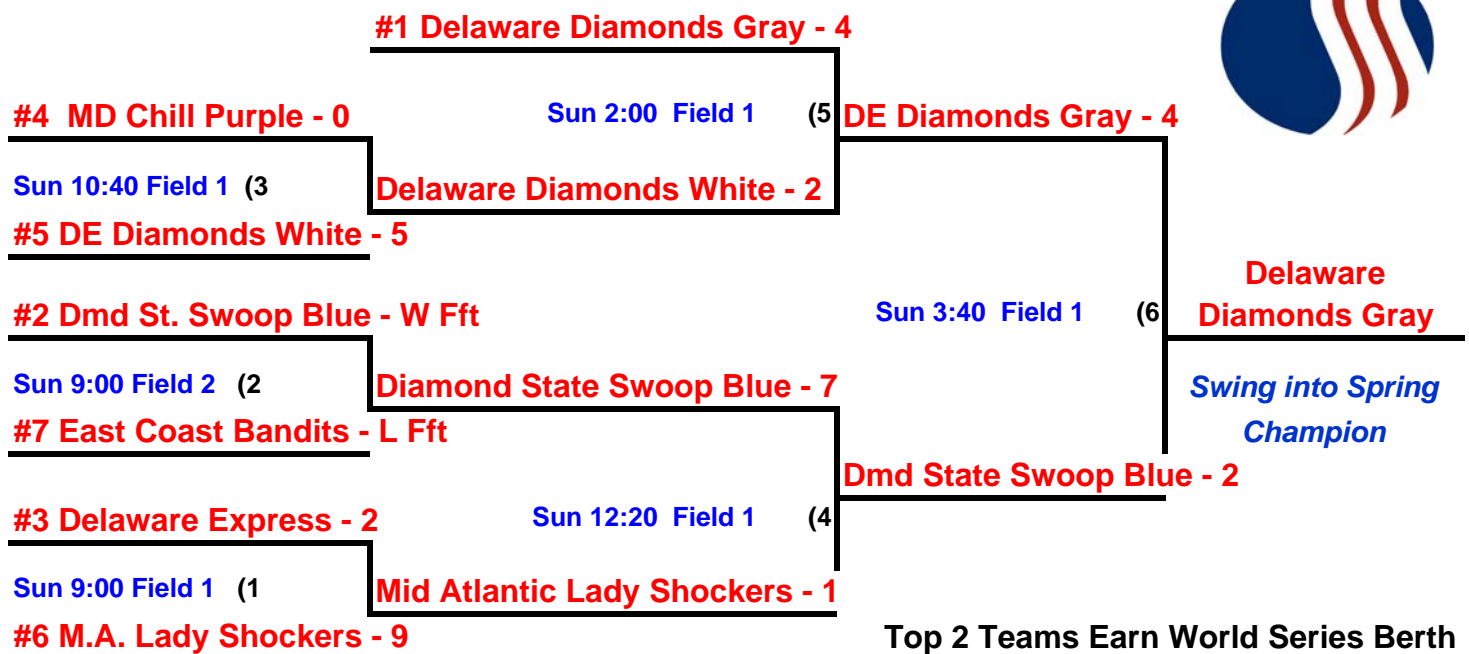

Pool B

Delaware Diamonds
Delaware Storm
Diamond State Swoop
Maryland Chill Black

Day	Time	Teams	Field	
Sat	9:00	Delaware Magic Blue - 6	Mid-Atlantic Lady Shockers - 2	3
Sat	9:00	Lady Blue Rocks - 3	Mid Shore Express - 14	4
Sat	10:30	Lady Blue Rocks - 5	Mid-Atlantic Lady Shockers - 8	3
Sat	10:30	Delaware Magic Blue - 8	Mid Shore Express - 8	4
Sat	12:00	Delaware Diamonds - 11	Diamond State Swoop - 1	3
Sat	12:00	Delaware Storm - 0	Maryland Chill Black - 14	4
Sat	1:30	Delaware Magic Blue - 9	Lady Blue Rocks - 2	4
Sat	3:00	Mid-Atlantic Lady Shockers - 5	Mid Shore Express - 7	4
Sat	4:30	Delaware Storm - 15	Diamond State Swoop - 9	3
Sat	4:30	Delaware Diamonds - 0	Maryland Chill Black - 12	4
Sat	6:00	Diamond State Swoop - 0	Maryland Chill Black - 12	3
Sat	6:00	Delaware Diamonds - 5	Delaware Storm - 6	4

12 & Under CHAMPIONSHIP PLAY

Sunday

USSSA Swing into Spring - April 24-25, 2010

Henry S. Parker Athletic Complex - Salisbury, Maryland

14 & Under POOL PLAY

		<u>Teams</u>		
		Delaware Express Diamond State Swoop Blue	Delaware Diamonds White Delaware Diamonds Gray East Coast Bandits	Maryland Chill Purple Mid-Atlantic Lady Shockers
Day	Time			Field #
Sat	9:00	East Coast Bandits - 0	Delaware Diamonds Gray - 10	1
Sat	10:30	Delaware Express - 10	East Coast Bandits - 2	1
Sat	12:00	Delaware Diamonds Gray - 12	Mid-Atlantic Lady Shockers - 0	1
Sat	1:30	East Coast Bandits - 0	Maryland Chill Purple - 8	1
Sat	1:30	Delaware Express - 0	Diamond State Swoop Blue - 4	3
Sat	3:00	Maryland Chill Purple - 4	Mid-Atlantic Lady Shockers - 1	1
Sat	3:00	Diamond State Swoop Blue - 2	Delaware Diamonds Gray - 4	3
Sat	4:30	Delaware Express - 1	Delaware Diamonds White - 0	1
Sat	6:00	Delaware Diamonds White - 8	Mid-Atlantic Lady Shockers - 5	1
Sat	6:00	Diamond State Swoop Blue - 8	Maryland Chill Purple - 1	2

14 & Under CHAMPIONSHIP PLAY

Top 2 Teams Earn World Series Berth