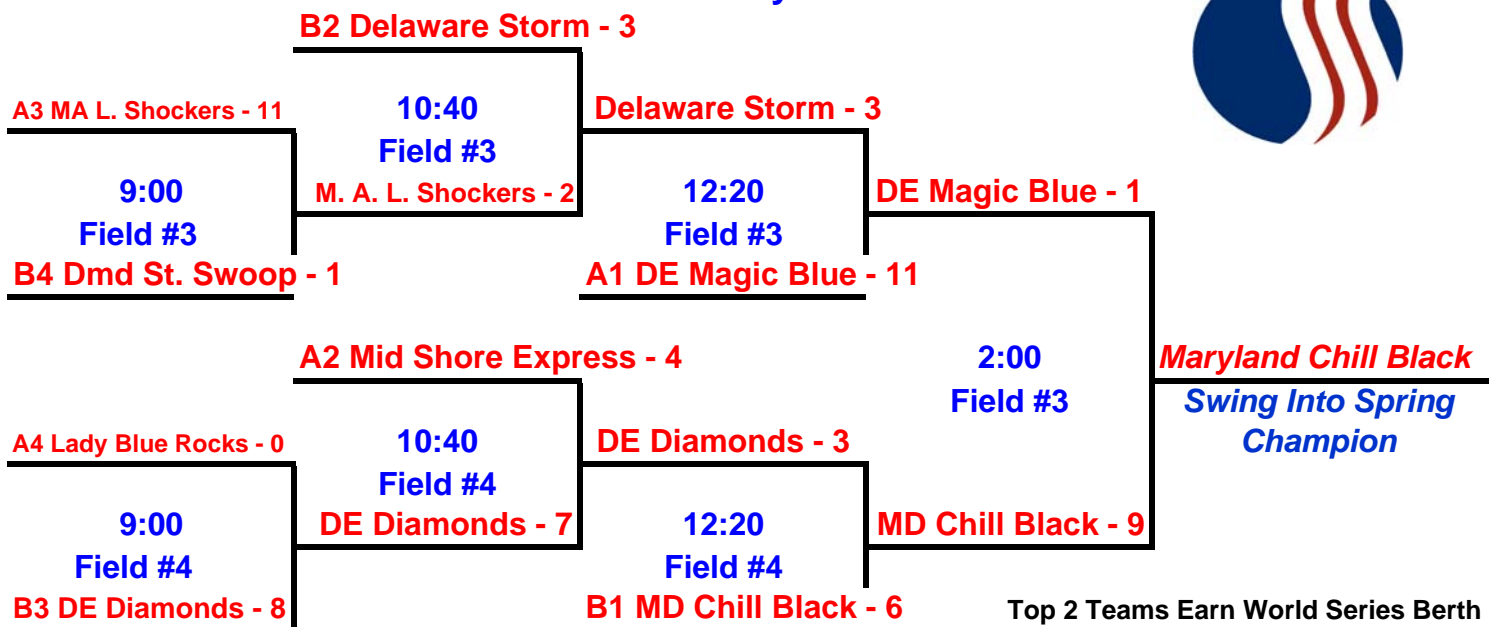

12 & Under POOL PLAY
Henry S. Parker Complex

Pool A

Delaware Magic Blue
Lady Blue Rocks
Mid-Atlantic Lady Shockers
Mid Shore Express

Pool B

Delaware Diamonds
Delaware Storm
Diamond State Swoop
Maryland Chill Black

Day	Time	Teams	Field	
Sat	9:00	Delaware Magic Blue - 6	Mid-Atlantic Lady Shockers - 2	3
Sat	9:00	Lady Blue Rocks - 3	Mid Shore Express - 14	4
Sat	10:30	Lady Blue Rocks - 5	Mid-Atlantic Lady Shockers - 8	3
Sat	10:30	Delaware Magic Blue - 8	Mid Shore Express - 8	4
Sat	12:00	Delaware Diamonds - 11	Diamond State Swoop - 1	3
Sat	12:00	Delaware Storm - 0	Maryland Chill Black - 14	4
Sat	1:30	Delaware Magic Blue - 9	Lady Blue Rocks - 2	4
Sat	3:00	Mid-Atlantic Lady Shockers - 5	Mid Shore Express - 7	4
Sat	4:30	Delaware Storm - 15	Diamond State Swoop - 9	3
Sat	4:30	Delaware Diamonds - 0	Maryland Chill Black - 12	4
Sat	6:00	Diamond State Swoop - 0	Maryland Chill Black - 12	3
Sat	6:00	Delaware Diamonds - 5	Delaware Storm - 6	4

12 & Under CHAMPIONSHIP PLAY

Sunday