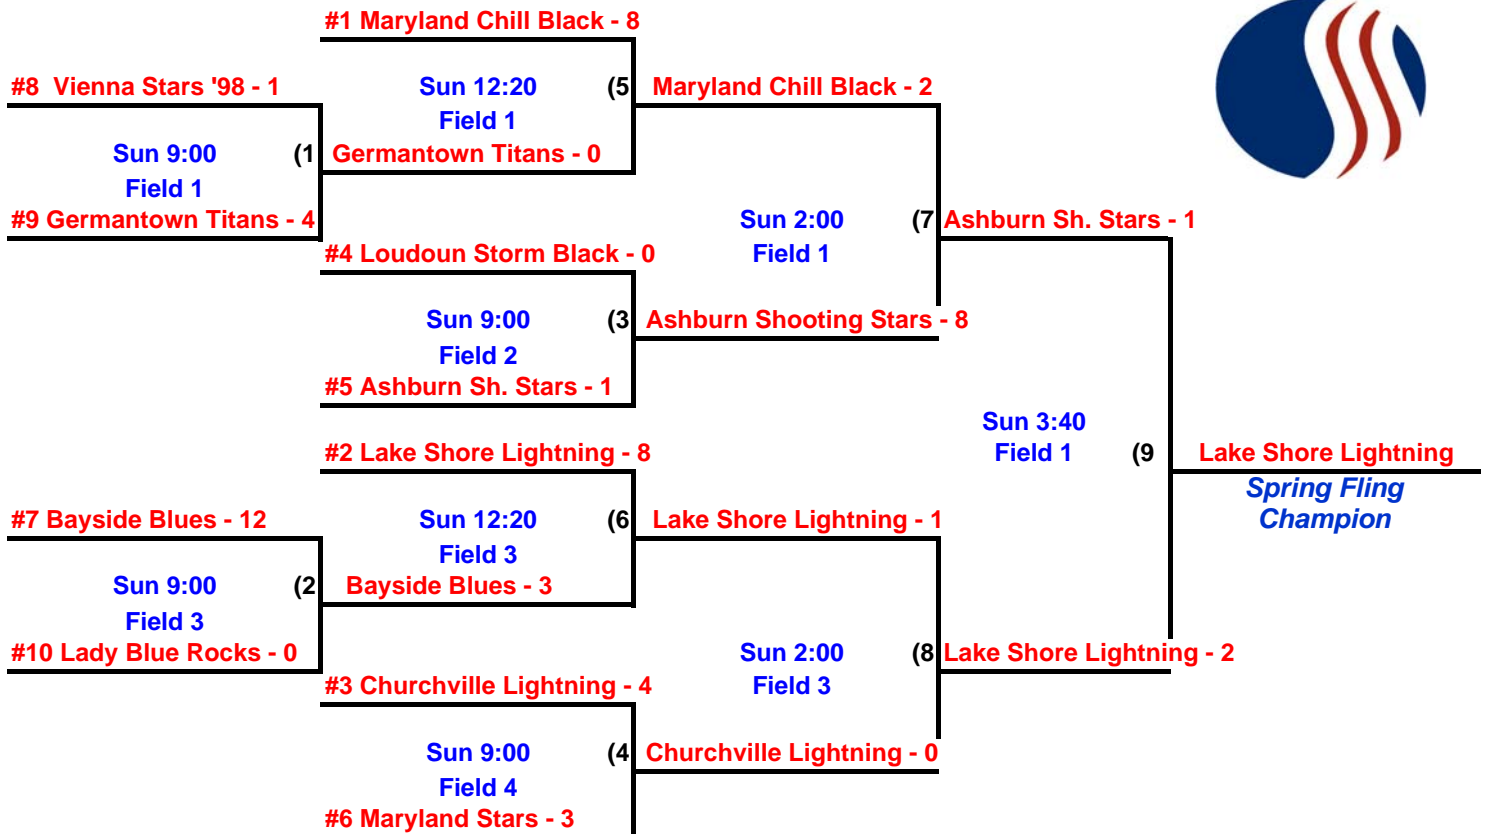

2010 USSSA Spring Fling

Fairland Regional Park - Laurel, Maryland

12 & Under POOL PLAY - April 10-11, 2010

Teams

Ashburn Shooting Stars
Bayside Blues
Churchville Lightning

Germantown Titans
Lady Blue Rocks
Lake Shore Lightning

Loudoun Storm Black
Maryland Chill Black
Maryland Stars
Vienna Stars '98

Day	Time	Teams	Field	
Sat	8:30	Vienna Stars '98 - 0	Lake Shore Lightning - 7	1
Sat	8:30	Maryland Stars - 0	Maryland Chill Black - 4	2
Sat	8:30	Germantown Titans - 1	Bayside Blues - 19	3
Sat	8:30	Loudoun Storm Black - 2	Churchville Lightning - 7	4
Sat	10:00	Vienna Stars '98 - 5	Lady Blue Rocks - 1	1
Sat	10:00	Maryland Stars - 3	Ashburn Shooting Stars - 8	2
Sat	10:00	Germantown Titans - 2	Loudoun Storm Black - 5	3
Sat	10:00	Bayside Blues - 3	Churchville Lightning - 5	4
Sat	11:30	Lake Shore Lightning - 12	Lady Blue Rocks - 0	1
Sat	11:30	Maryland Chill Black - 4	Ashburn Shooting Stars - 3	2
Sat	1:00	Germantown Titans - 0	Churchville Lightning - 9	1
Sat	1:00	Bayside Blues - 9	Loudoun Storm Black - 10	2
Sat	1:00	Vienna Stars '98 - 0	Maryland Stars - 12	4
Sat	2:30	Maryland Chill Black - 22	Lady Blue Rocks - 0	3
Sat	2:30	Lake Shore Lightning - 4	Ashburn Shooting Stars - 3	4

12 & Under Championship Play

2010 USSSA Spring Fling

Fairland Regional Park - Laurel, Maryland

14 & Under POOL PLAY - April 10-11, 2010

Teams

Baseliners '96
BRYC Stingrays
CCYL Impact

Lutherville Nightmare
Maryland Chill Purple
Maryland Stars Red