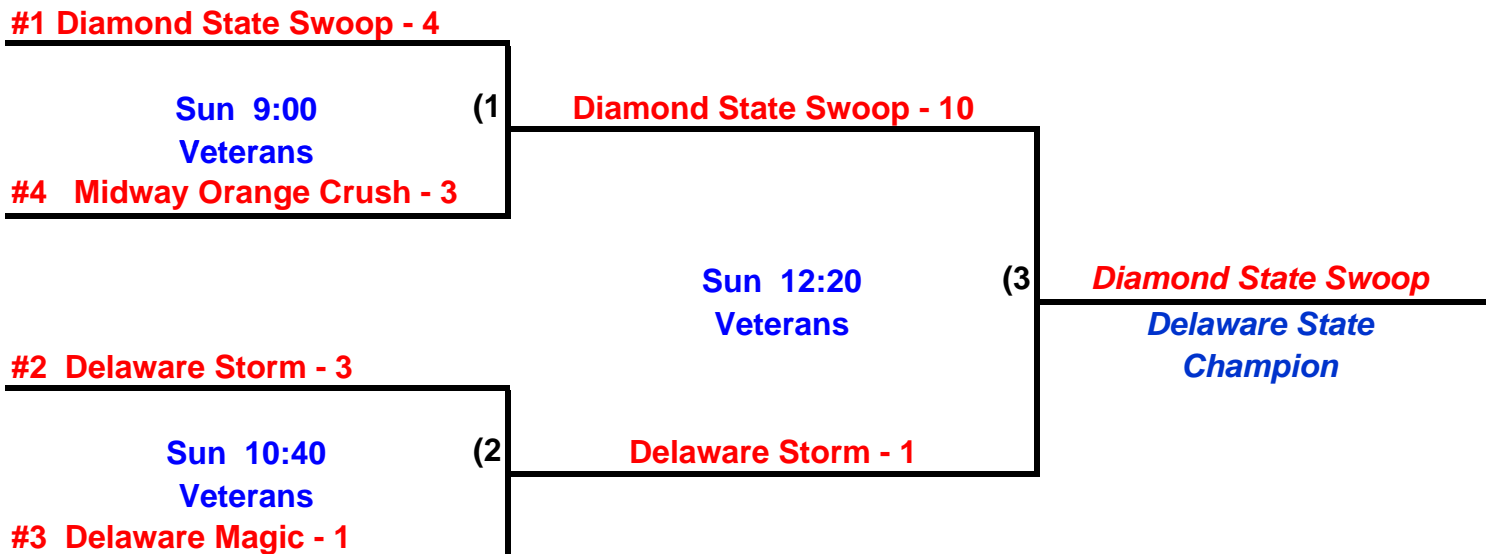

USSSA Delaware State Championship

June 27-28, 2009

Pyle Center
Roxana, Delaware

10 & Under POOL PLAY

Teams

Delaware Magic
Delaware Storm
Diamond State Swoop
Midway Orange Crush

Day	Time			Field
Sat	9:00	Diamond State Swoop - 8	Delaware Storm - 1	Vets
Sat	10:30	Diamond State Swoop - 5	Delaware Magic - 3	Vets
Sat	12:00	Delaware Storm - 8	Midway Orange Crush - 0	Vets
Sat	1:30	Diamond State Swoop - 9	Midway Orange Crush - 4	Vets
Sat	3:00	Delaware Storm - 6	Delaware Magic - 5	Vets
Sat	4:30	Delaware Magic - 13	Midway Orange Crush - 3	Vets

10 & Under CHAMPIONSHIP PLAY

Winner Earns World Series Berth

2009 USSSA Delaware State Championship

June 26-28, 2009

Pyle Center

Roxana, Delaware

12 & Under

Teams

Championship Game

Top 2 Teams from Pool Play Advance to Championship Game

Winner Earns World Series Berth

#1 **Diamond State Swoop - 5**

Sunday 3:40 Memorial

#2 **Delaware Diamonds - 6**

Delaware Diamonds

*Delaware State
Champion*