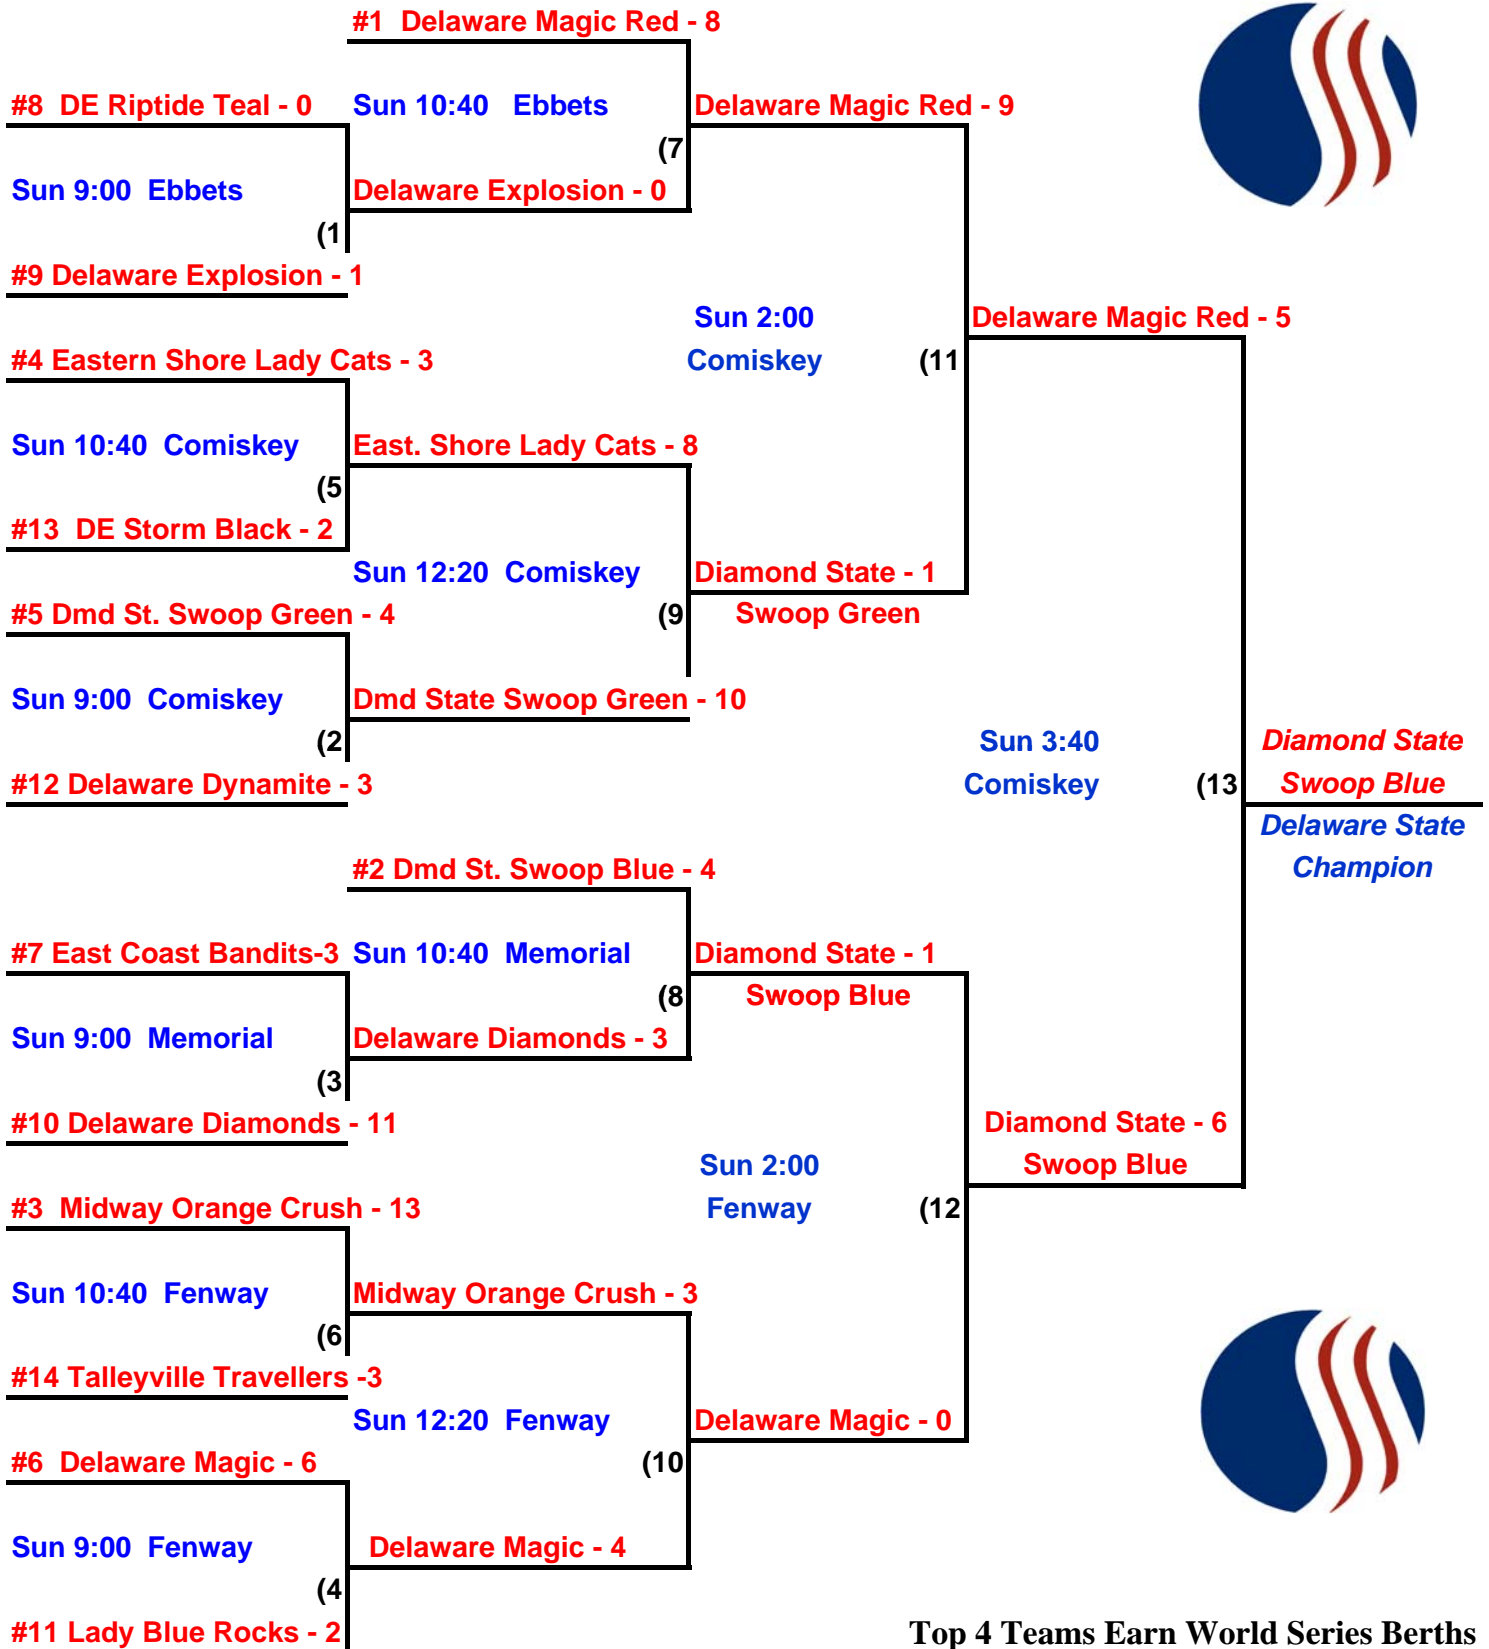

2009 USSSA Delaware State Championship

June 28, 2009

Pyle Center
Roxana, Delaware

14 & Under Championship Play

Top 4 Teams Earn World Series Berths