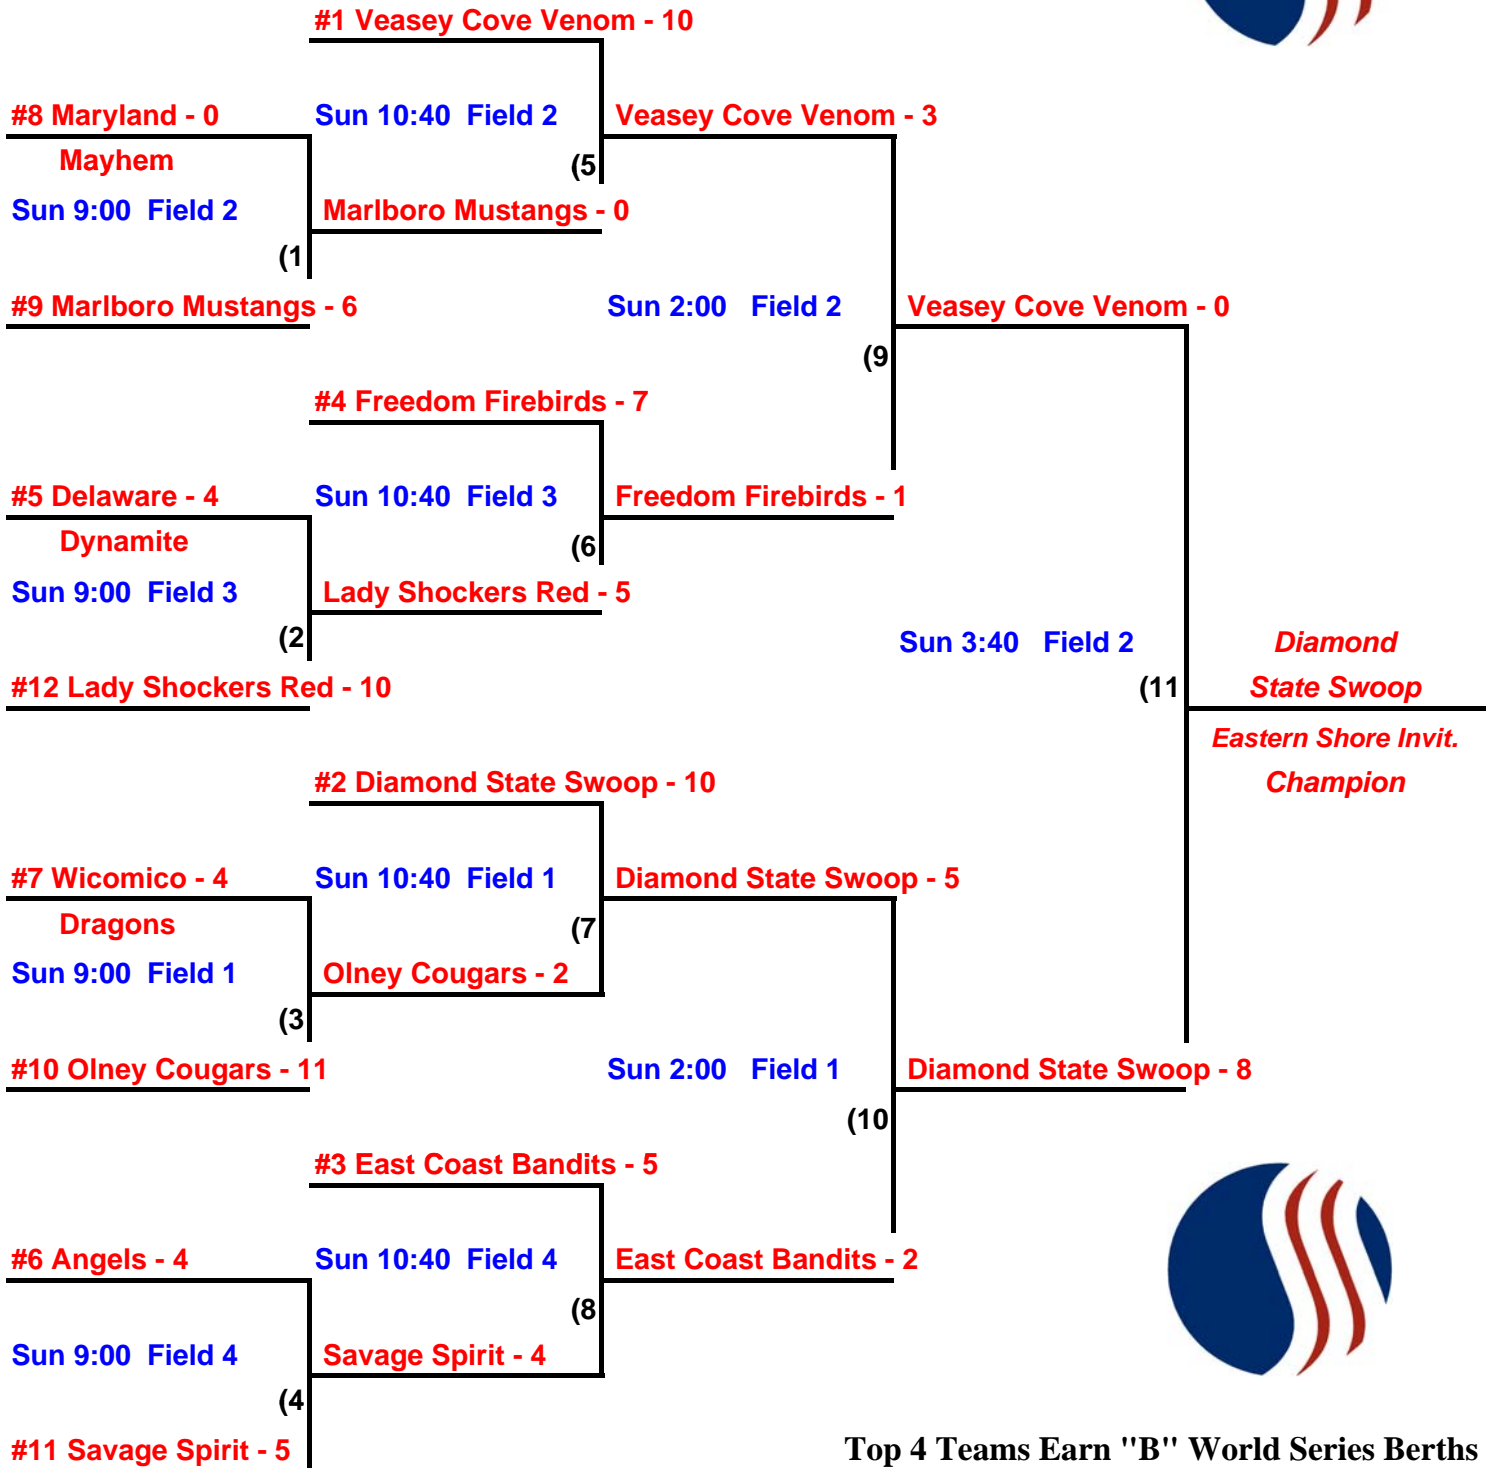

USSSA Eastern Shore Invitational

June 14, 2009

Route 18 Park
Centreville, Maryland

14 & Under CHAMPIONSHIP PLAY

Top 4 Teams Earn "B" World Series Berths