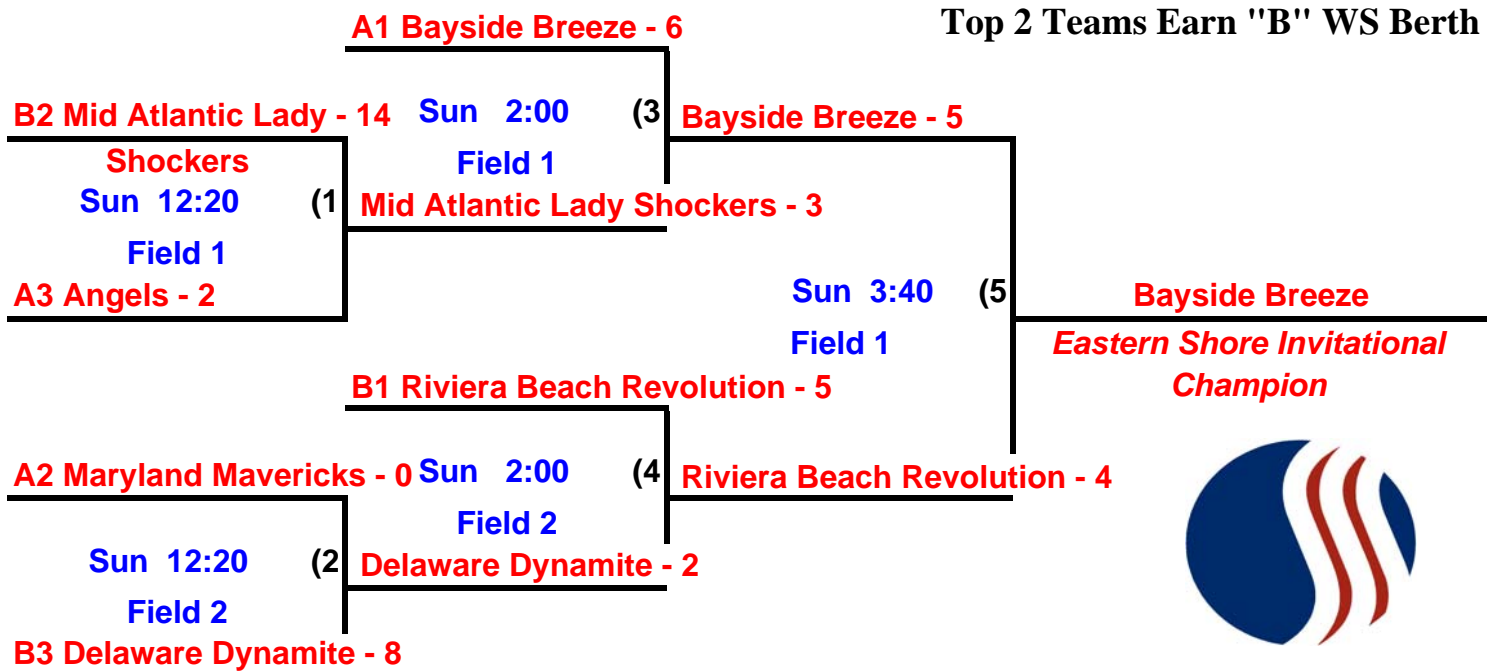

USSSA Eastern Shore Invitational
June 13-14, 2009

Easton, Maryland
Talbot Co. Comm. Center

12 & Under POOL PLAY

Pool A
Angels
Bayside Breeze
Maryland Mavericks

Pool B
Delaware Dynamite
Mid Atlantic Lady Shockers
Riviera Beach Revolution

Day	Time	Teams		Field
Sat	12:00	Angels - 2	Bayside Breeze - 14	1
Sat	12:00	Mid Atlantic Lady Shockers - 4	Riviera Beach Revolution - 13	2
Sat	3:00	Angels - 6	Maryland Mavericks - 12	1
Sat	3:00	Mid Atlantic Lady Shockers - 5	Delaware Dynamite - 2	2
Sat	4:30	Bayside Breeze - 5	Maryland Mavericks - 5	1
Sat	4:30	Riviera Beach Revolution - 9	Delaware Dynamite - 1	2
Sun	9:00	Angels - 2	Mid Atlantic Lady Shockers - 10	1
Sun	10:40	Bayside Breeze - 2	Riviera Beach Revolution - 5	1
Sun	10:40	Maryland Mavericks - 0	Delaware Dynamite - 10	2

12 & Under CHAMPIONSHIP PLAY