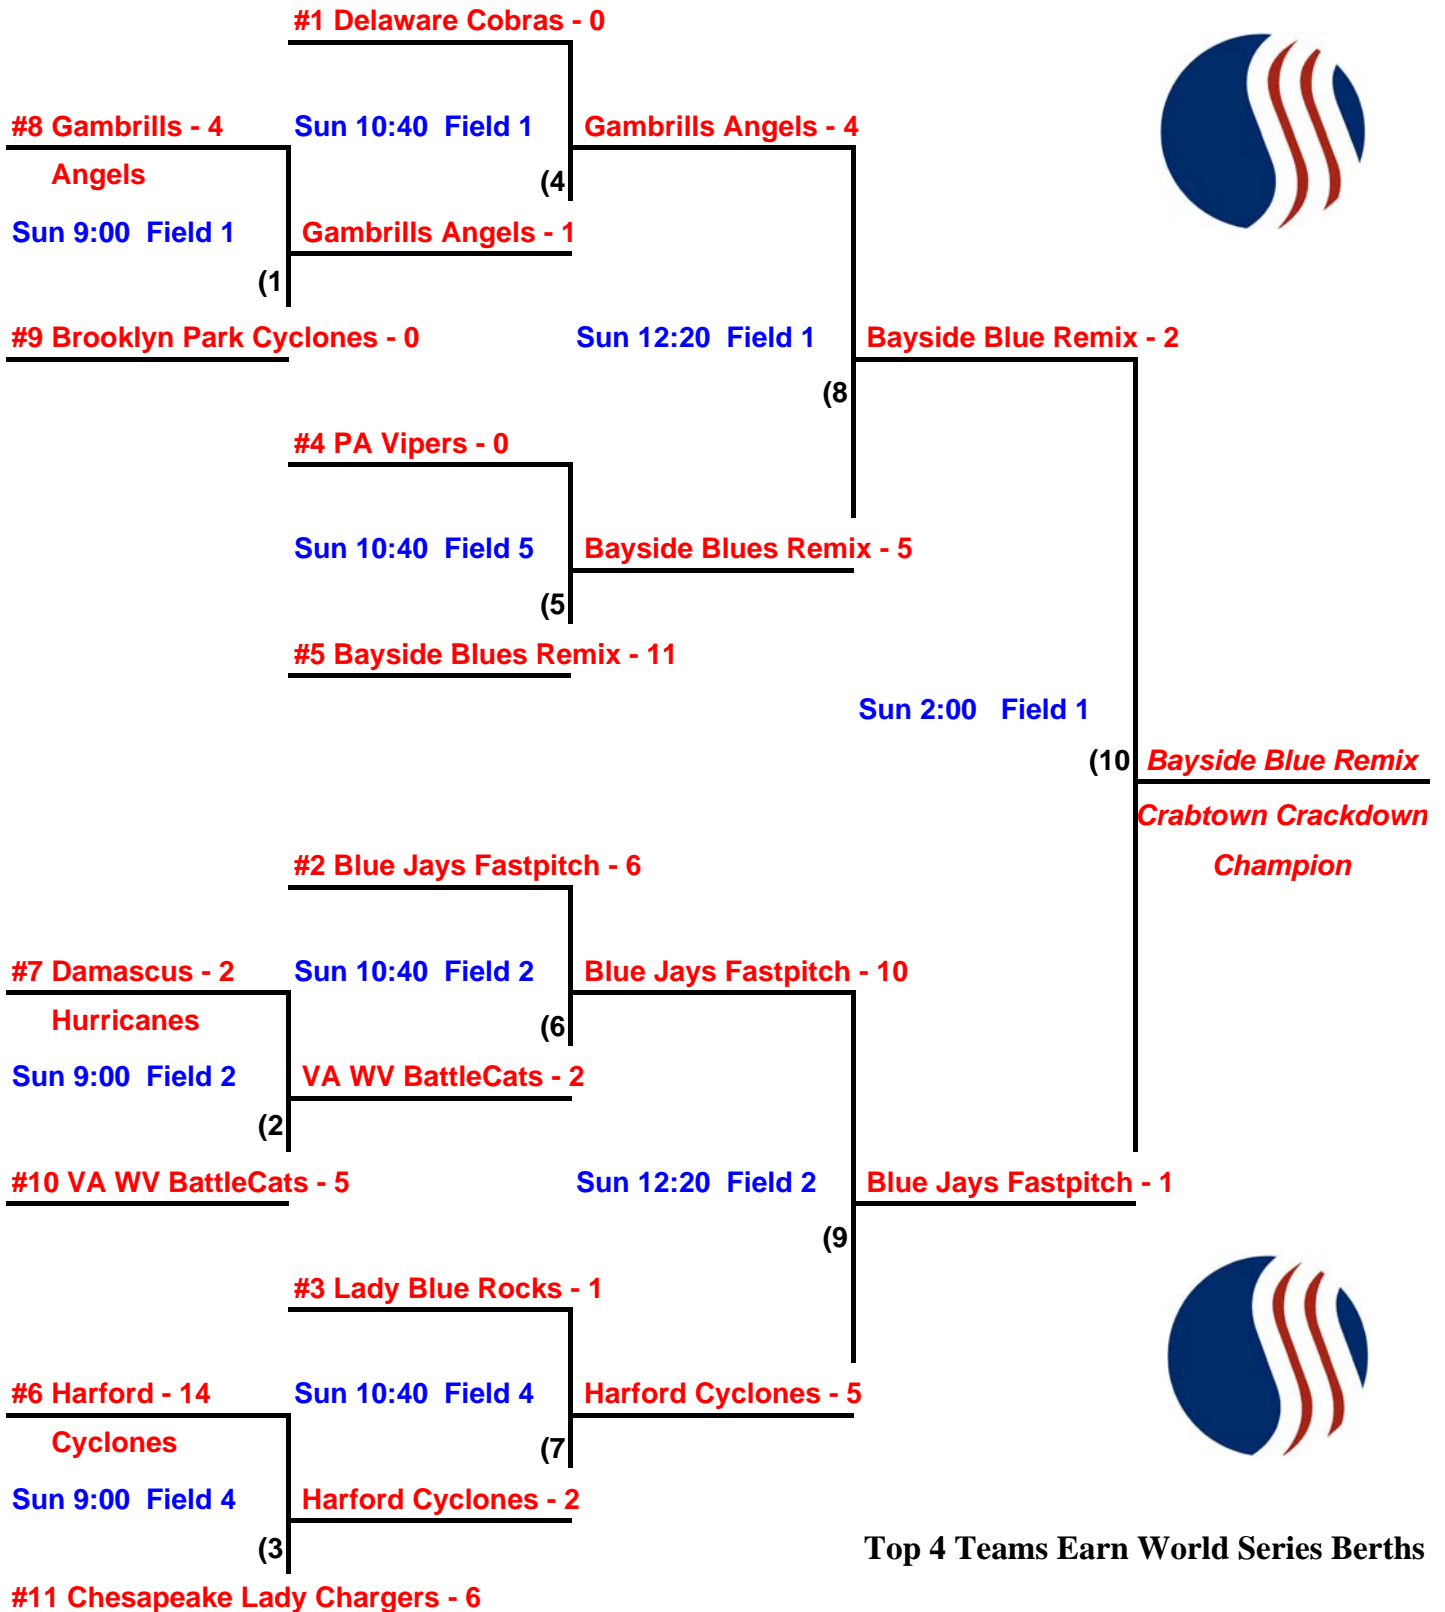

16 & Under Championship Play - June 14, 2009

Top 3 Teams Earn World Series Berths

3rd place determined by Rule 12 for tiebreaker

USSSA Crabtown Crackdown **Bachman Sports Complex**

June 13, 2009 **Glen Burnie, Maryland**

**18 & Under
CHAMPIONSHIP PLAY**

Top 4 Teams Earn World Series Berths