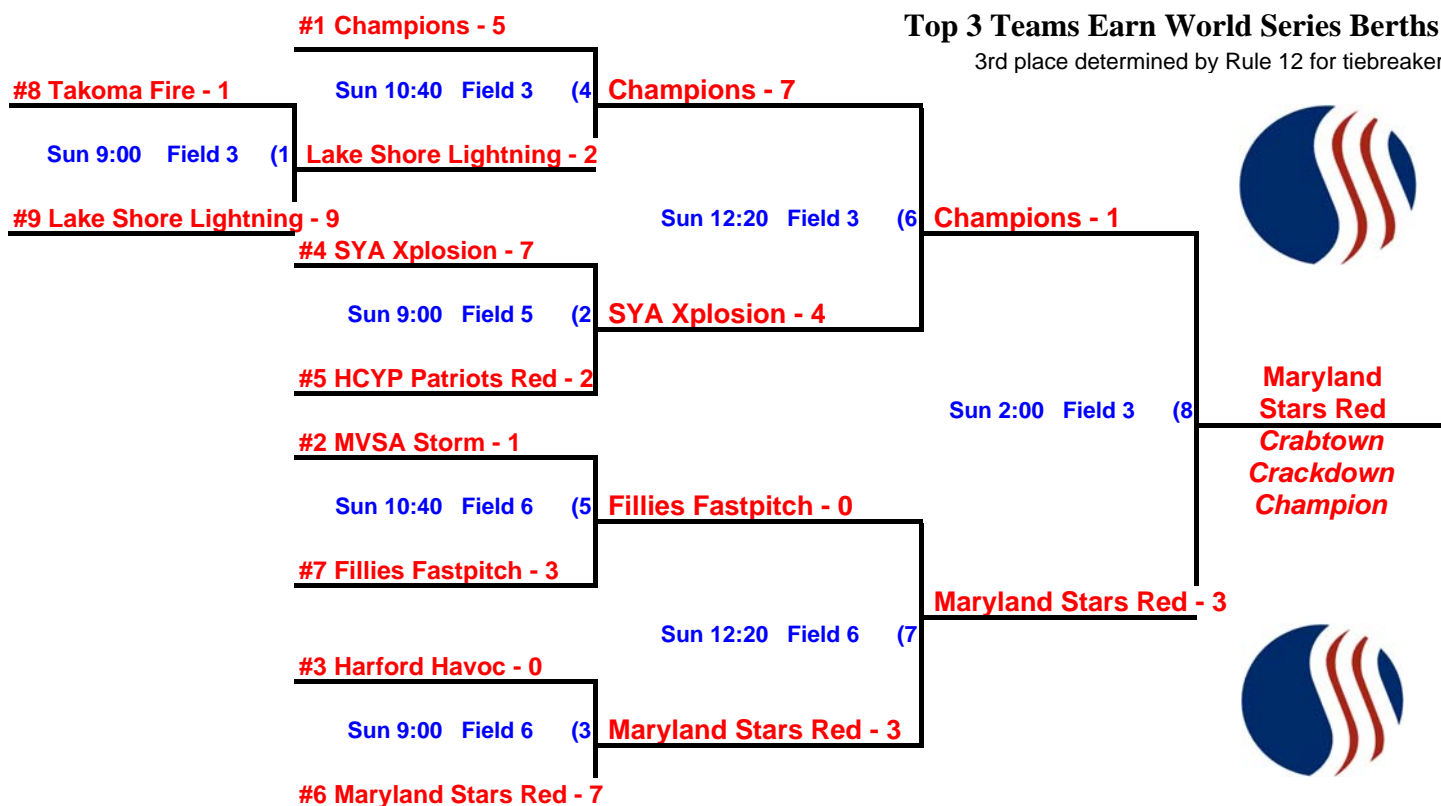

14 & Under CHAMPIONSHIP PLAY

Winner Earns World Series Berth

#1 Southern Maryland Shockers - 9

Sun 2:00
 Field 2
#4 Champions - 1

(1) **Southern Maryland Shockers - 10**

#2 Southern Maryland Ospreys - 2

Sun 2:00
 Field 6
#3 HCYP Patriots - 11

Teams

Champions
Fillies Fastpitch
Harford Havoc

HCYP Patriots Red
Lake Shore Lightning
Maryland Stars Red

MVSA Storm Yellow
SYA Xplosion
Takoma Fire

Day	Time	Teams		Field #
Sat	12:00	Maryland Stars Red - 1	MVSA Storm Yellow - 7	1
Sat	12:00	SYA Xplosion - 11	Fillies Fastpitch - 2	2
Sat	1:30	Takoma Fire - 2	MVSA Storm Yellow - 12	1
Sat	1:30	Champions - 1	HCYP Patriots Red - 0	2
Sat	1:30	Harford Havoc - 8	Lake Shore Lightning - 0	4
Sat	3:00	Maryland Stars Red - 7	Fillies Fastpitch - 2	4
Sat	4:30	Harford Havoc - 7	Takoma Fire - 0	1
Sat	4:30	Champions - 4	Lake Shore Lightning - 0	2
Sat	4:30	SYA Xplosion - 2	HCYP Patriots Red - 3	4
Sat	6:00	Harford Havoc - 3	Champions - 7	1
Sat	6:00	Takoma Fire - 12	Lake Shore Lightning - 1	2
Sat	6:00	Maryland Stars Red - 2	SYA Xplosion - 3	4
Sat	6:00	MVSA Storm Yellow - 0	Fillies Fastpitch - 3	6

16 & Under Championship Play - June 14, 2009

Top 3 Teams Earn World Series Berths

3rd place determined by Rule 12 for tiebreaker

USSSA Crabtown Crackdown **Bachman Sports Complex**

June 13, 2009 **Glen Burnie, Maryland**

**18 & Under
CHAMPIONSHIP PLAY**

Top 4 Teams Earn World Series Berths