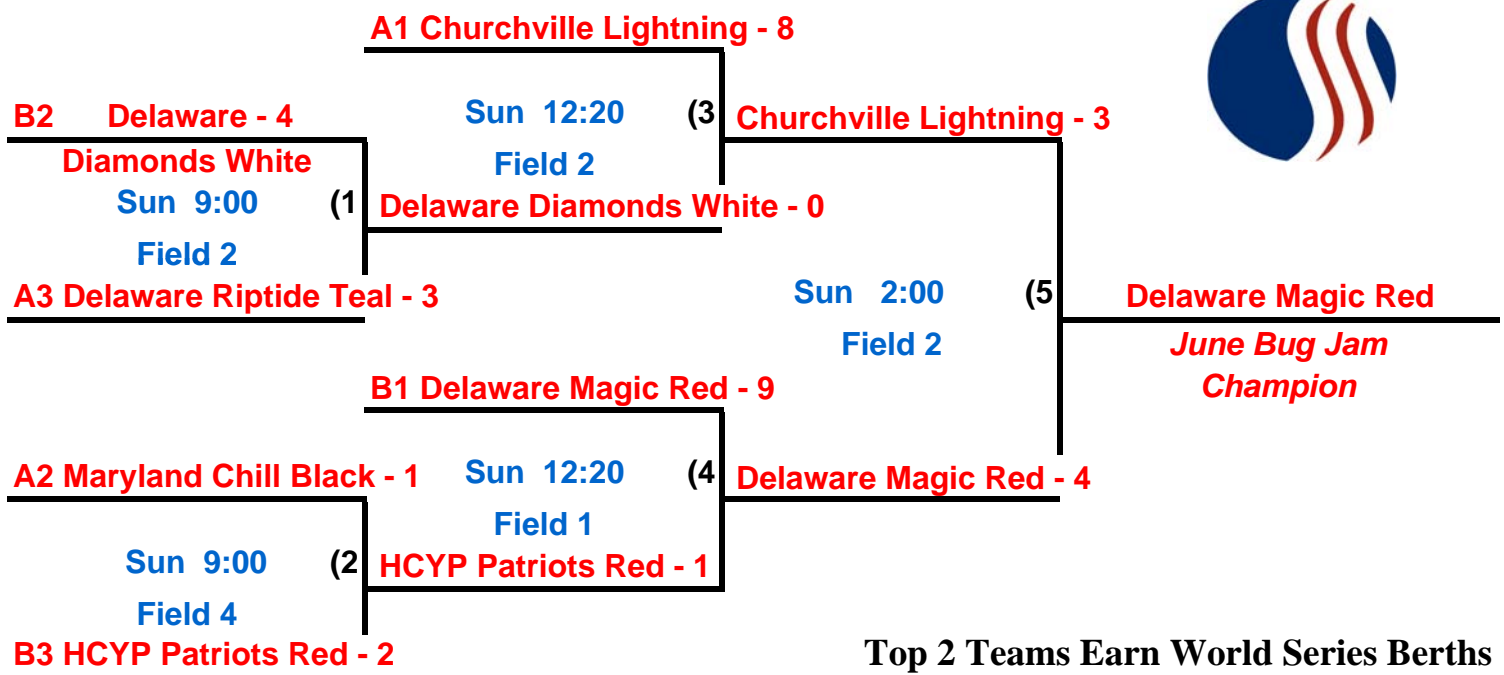

12 & Under CHAMPIONSHIP PLAY

Winner Earns World Series Berth

#1 Delaware Dynamite - 9

Sun 10:40
 Field 2
#4 Salisbury Sharkz - 1

(2) **Delaware Dynamite - 9**

#2 Delaware Storm - 4

Sun 9:00
 Field 3
#3 Bayside Breeze - 5

Pool A

Churchville Lightning
Delaware Riptide Teal
Maryland Chill Black

Pool B

Delaware Magic Red
Delaware Diamonds White
HCYP Patriots Red

Day	Time	Teams		Field
Sat	9:00	Churchville Lightning - 11	Delaware Riptide Teal - 0	1
Sat	9:00	Maryland Chill Black - 1	Delaware Diamonds White - 0	2
Sat	9:00	Delaware Magic Red - 4	HCYP Patriots Red - 0	3
Sat	10:30	Churchville Lightning - 1	Maryland Chill Black - 0	1
Sat	10:30	Delaware Riptide Teal - 8	HCYP Patriots Red - 0	2
Sat	10:30	Delaware Diamonds White - 2	Delaware Magic Red - 6	3
Sat	3:00	Delaware Riptide Teal - 0	Maryland Chill Black - 3	1
Sat	3:00	Churchville Lightning - 3	Delaware Magic Red - 8	2
Sat	3:00	Delaware Diamonds White - 2	HCYP Patriots Red - 1	3

14 & Under CHAMPIONSHIP PLAY

Top 2 Teams Earn World Series Berths

USSSA Junebug Jam

June 6-7, 2009

Henry S. Parker Complex
Salisbury, Maryland

16 & Under

Teams

Delmarva Blazers Maryland Chill Mt. Vernon Magic
Diamond State Swoop Eastern Shore Lady Cats

18 & Under CHAMPIONSHIP PLAY

Winner Earns World Series Berth

#1 Churchville Lightning - 8

Sun 10:40
 Field 1
#4 Diamond Dreams - 0

(1) **Churchville Lightning - 3**

#2 Midway Orange Crush - 3

Sun 9:00
 Field 1
#3 Lady Blue Rocks - 2