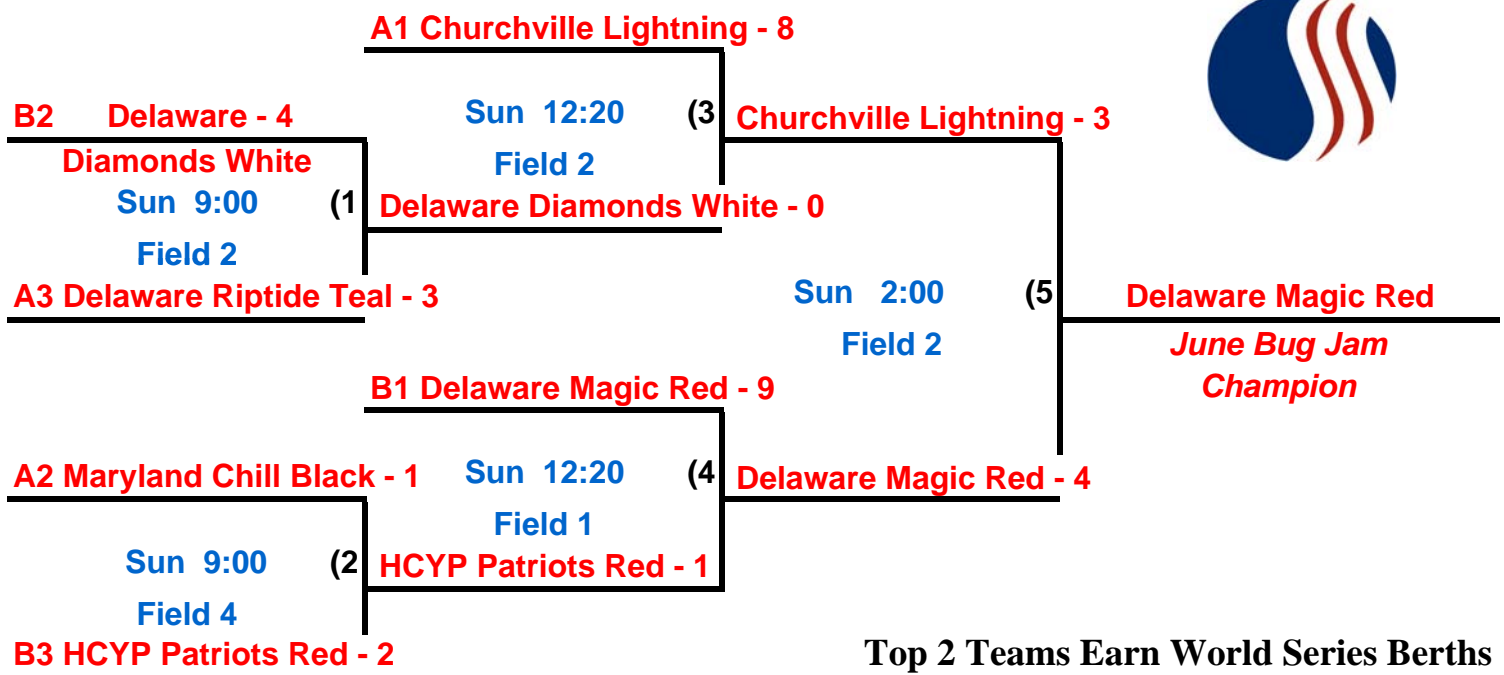

USSSA Junebug Jam

June 6-7, 2009

Henry S. Parker Complex

Salisbury, Maryland

14 & Under POOL PLAY

Pool A

Churchville Lightning
Delaware Riptide Teal
Maryland Chill Black

Pool B

Delaware Magic Red
Delaware Diamonds White
HCYP Patriots Red

Day	Time	Teams		Field
Sat	9:00	Churchville Lightning - 11	Delaware Riptide Teal - 0	1
Sat	9:00	Maryland Chill Black - 1	Delaware Diamonds White - 0	2
Sat	9:00	Delaware Magic Red - 4	HCYP Patriots Red - 0	3
Sat	10:30	Churchville Lightning - 1	Maryland Chill Black - 0	1
Sat	10:30	Delaware Riptide Teal - 8	HCYP Patriots Red - 0	2
Sat	10:30	Delaware Diamonds White - 2	Delaware Magic Red - 6	3
Sat	3:00	Delaware Riptide Teal - 0	Maryland Chill Black - 3	1
Sat	3:00	Churchville Lightning - 3	Delaware Magic Red - 8	2
Sat	3:00	Delaware Diamonds White - 2	HCYP Patriots Red - 1	3

14 & Under CHAMPIONSHIP PLAY

Top 2 Teams Earn World Series Berths