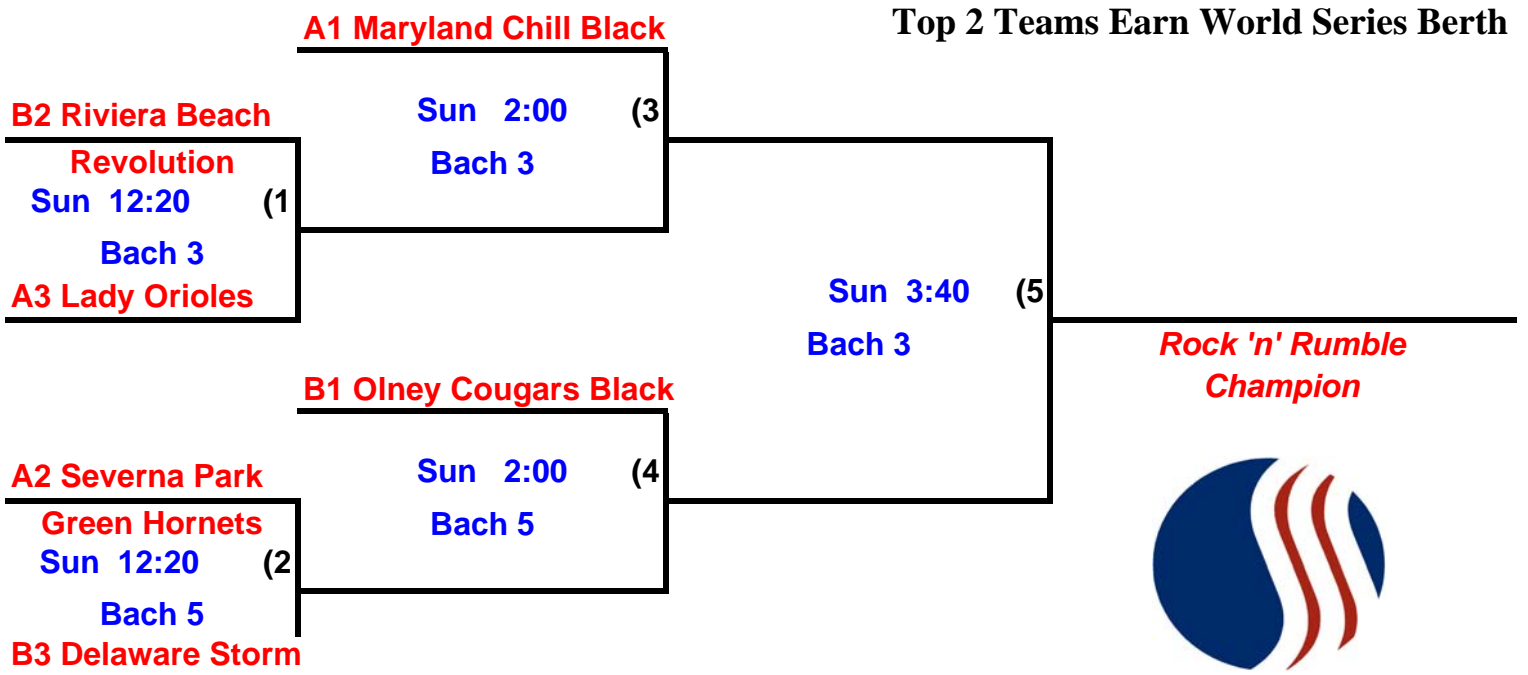

USSSA Rock 'n' Rumble
May 30-31, 2009

Cedar Lane Park (Sat)
Bachman Sports Complex (Sun)

12 & Under POOL PLAY

Pool A

Lady Orioles
Maryland Chill Black
Severna Park Green Hornets

Pool B

Delaware Storm
Olney Cougars Black
Riviera Beach Revolution

Day	Time	Teams		Field #
Sat	9:00	Maryland Chill Black - 8	Severna Park Hornets - 7	Cd Ln 1
Sat	10:30	Maryland Chill Black - 3	Lady Orioles - 2	Cd Ln 1
Sat	12:00	Severna Park Hornets - 9	Lady Orioles - 3	Cd Ln 1
Sat	1:30	Maryland Chill Black - 5	Riviera Beach Revolution - 7	Cd Ln 1
Sat	3:00	Delaware Storm - 1	Riviera Beach Revolution - 8	Cd Ln 1
Sat	4:30	Delaware Storm - 2	Olney Cougars Black - 23	Cd Ln 1
Sat	6:00	Riviera Beach Revolution - 1	Olney Cougars Black - 5	Cd Ln 1
Sun	10:40	Severna Park Hornets - canceled	Delaware Storm - canceled	Bach 3
Sun	10:40	Lady Orioles - canceled	Olney Cougars Black - canceled	Bach 5

12 & Under CHAMPIONSHIP PLAY

Top 2 Teams Earn World Series Berth