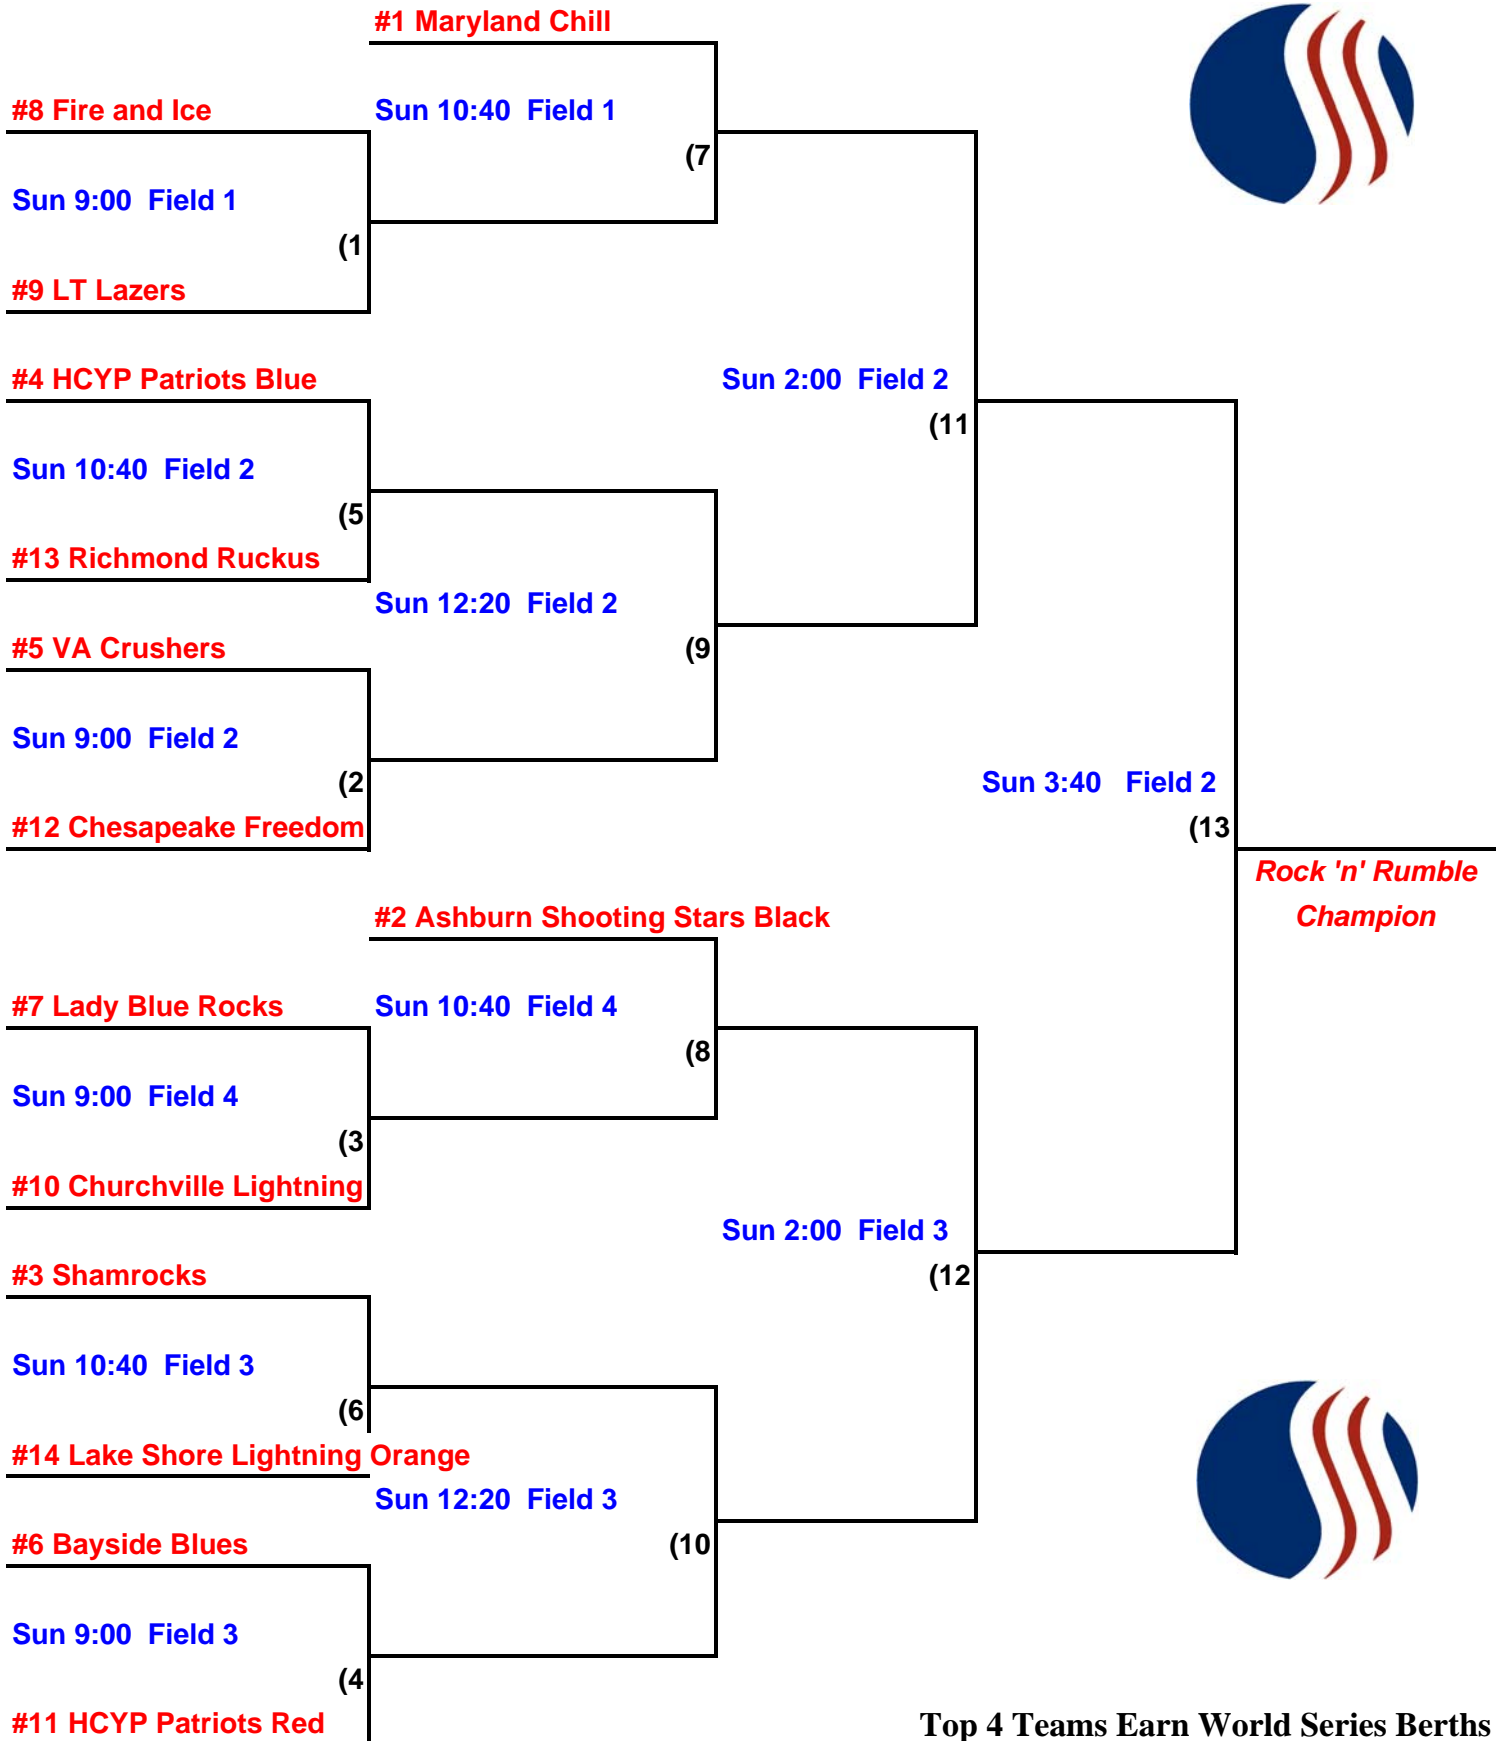

USSSA Louisville Slugger Rock 'n' Rumble

May 31, 2009

Cedar Lane Park
Columbia, Maryland

16 & Under Championship Play

Top 4 Teams Earn World Series Berths