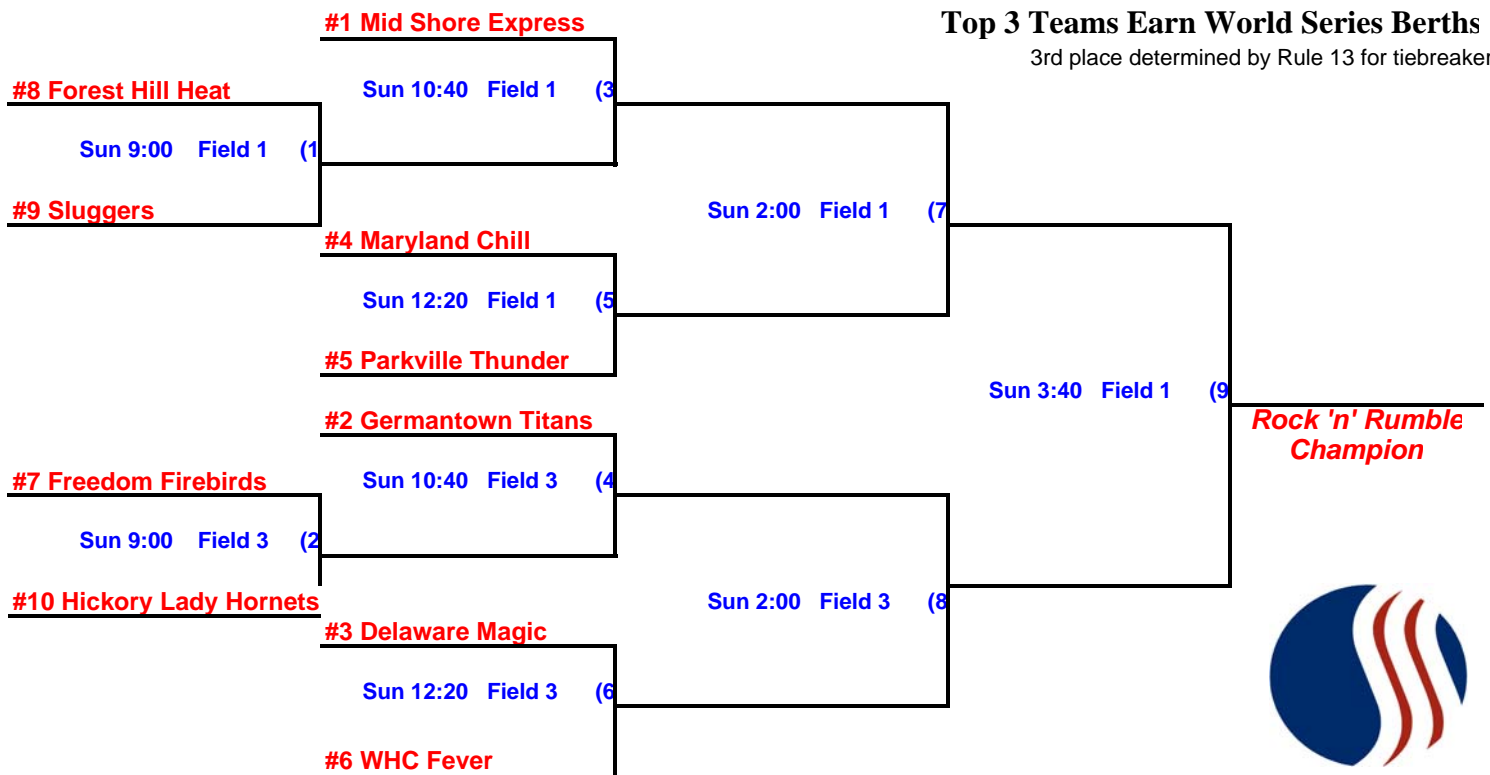

### Teams

Delaware Magic  
Forest Hill Heat  
Freedom Firebirds

Germantown Titans  
Hickory Lady Hornets

Maryland Chill  
Mid Shore Express

Parkville Thunder  
Sluggers  
WHC Fever

Day	Time	Teams		Field #
Sat	9:00	Forest Hill Heat - 1	Maryland Chill - 13	1
Sat	9:00	WHC Fever - 2	Parkville Thunder - 5	2
Sat	9:00	Freedom Firebirds - 1	Germantown Titans - 8	3
Sat	10:30	Forest Hill Heat - 3	WHC Fever - 11	1
Sat	10:30	Maryland Chill - 8	Parkville Thunder - 5	2
Sat	12:00	Mid Shore Express - 10	Freedom Firebirds - 0	1
Sat	12:00	Hickory Lady Hornets - 2	Germantown Titans - 11	2
Sat	1:30	Delaware Magic - 5	WHC Fever - 5	1
Sat	1:30	Sluggers - 3	Parkville Thunder - 16	2
Sat	3:00	Freedom Firebirds - 8	Forest Hill Heat - 5	1
Sat	3:00	Germantown Titans - 8	Maryland Chill - 7	2
Sat	4:30	Delaware Magic - 11	Hickory Lady Hornets - 1	1
Sat	4:30	Sluggers - 0	Mid Shore Express - 12	2
Sat	6:00	Delaware Magic - 7	Sluggers - 5	1
Sat	6:00	Hickory Lady Hornets - 0	Mid Shore Express - 15	2

## 10 & Under Championship Play - May 31, 2009

Top 3 Teams Earn World Series Berths

3rd place determined by Rule 13 for tiebreaker

**USSSA Rock 'n' Rumble**  
**May 30-31, 2009**

**Cedar Lane Park (Sat)**  
**Bachman Sports Complex (Sun)**