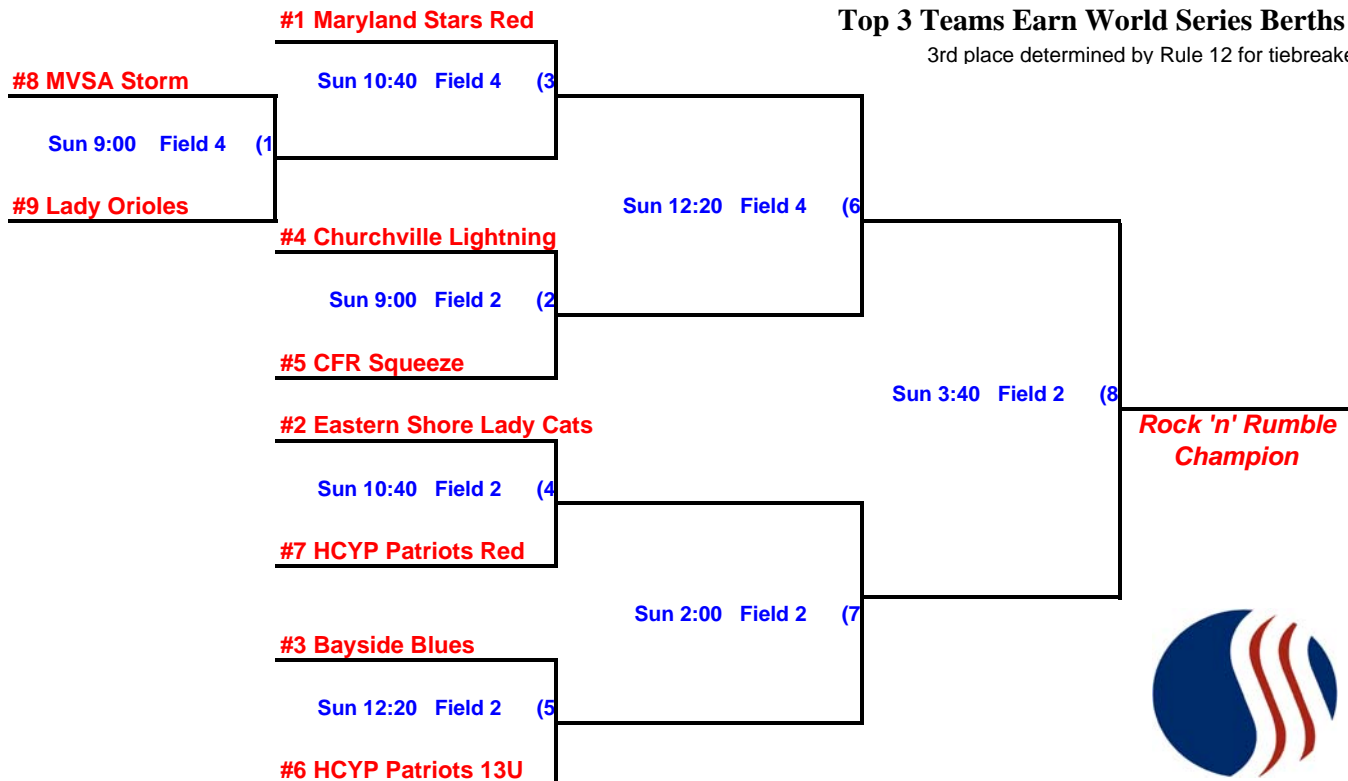

12 & Under CHAMPIONSHIP PLAY

Top 2 Teams Earn World Series Berth

14 & Under POOL PLAY - May 30, 2009

Teams

**Bayside Blues
CFR Squeeze
Churchville Lightning**

**Eastern Shore Lady Cats
HCYP Patriots 13U
HCYP Patriots Red**

14 & Under Championship Play - May 31, 2009

Top 3 Teams Earn World Series Berths

3rd place determined by Rule 12 for tiebreak

2009 USSSA Louisville Slugger Rock 'n' Rumble

Cedar Lane Park - Columbia, Maryland