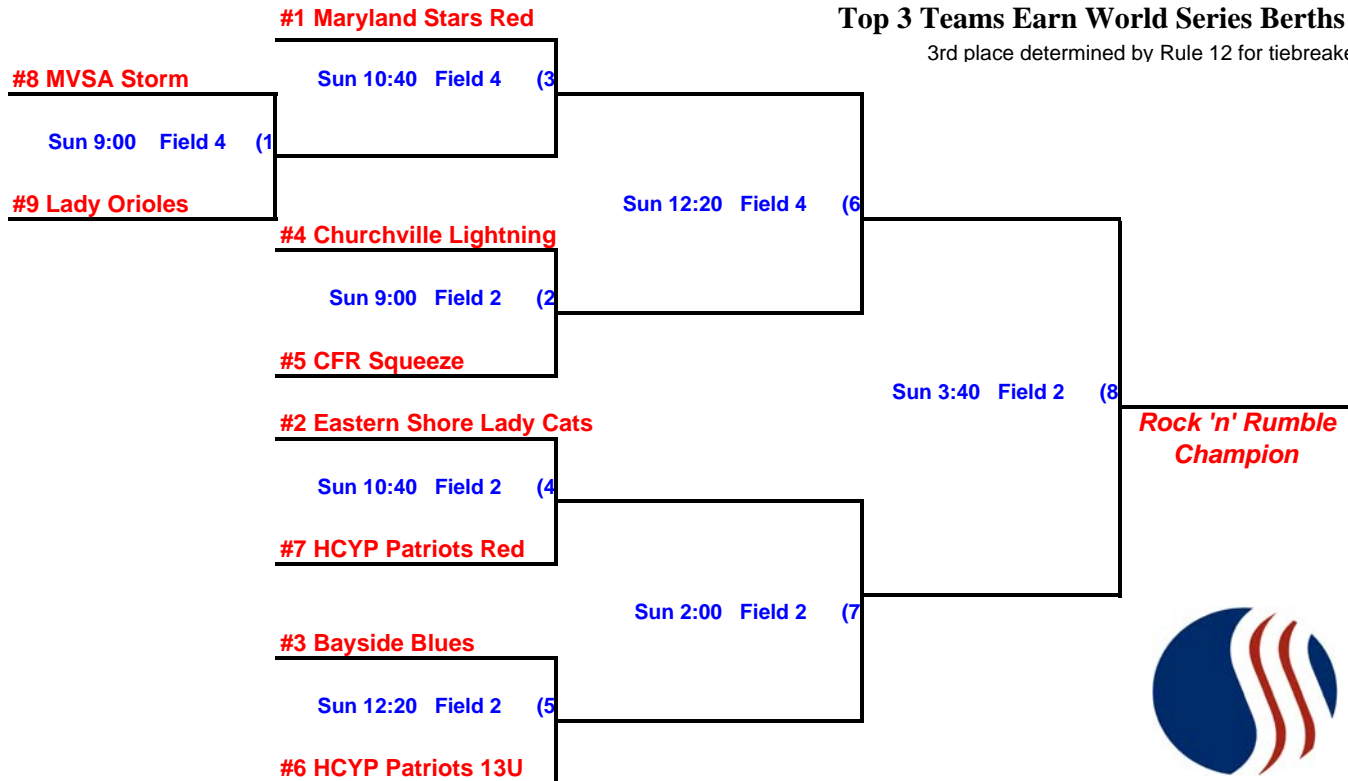

**14 & Under Championship Play - May 31, 2009**

**Top 3 Teams Earn World Series Berths**

3rd place determined by Rule 12 for tiebreak