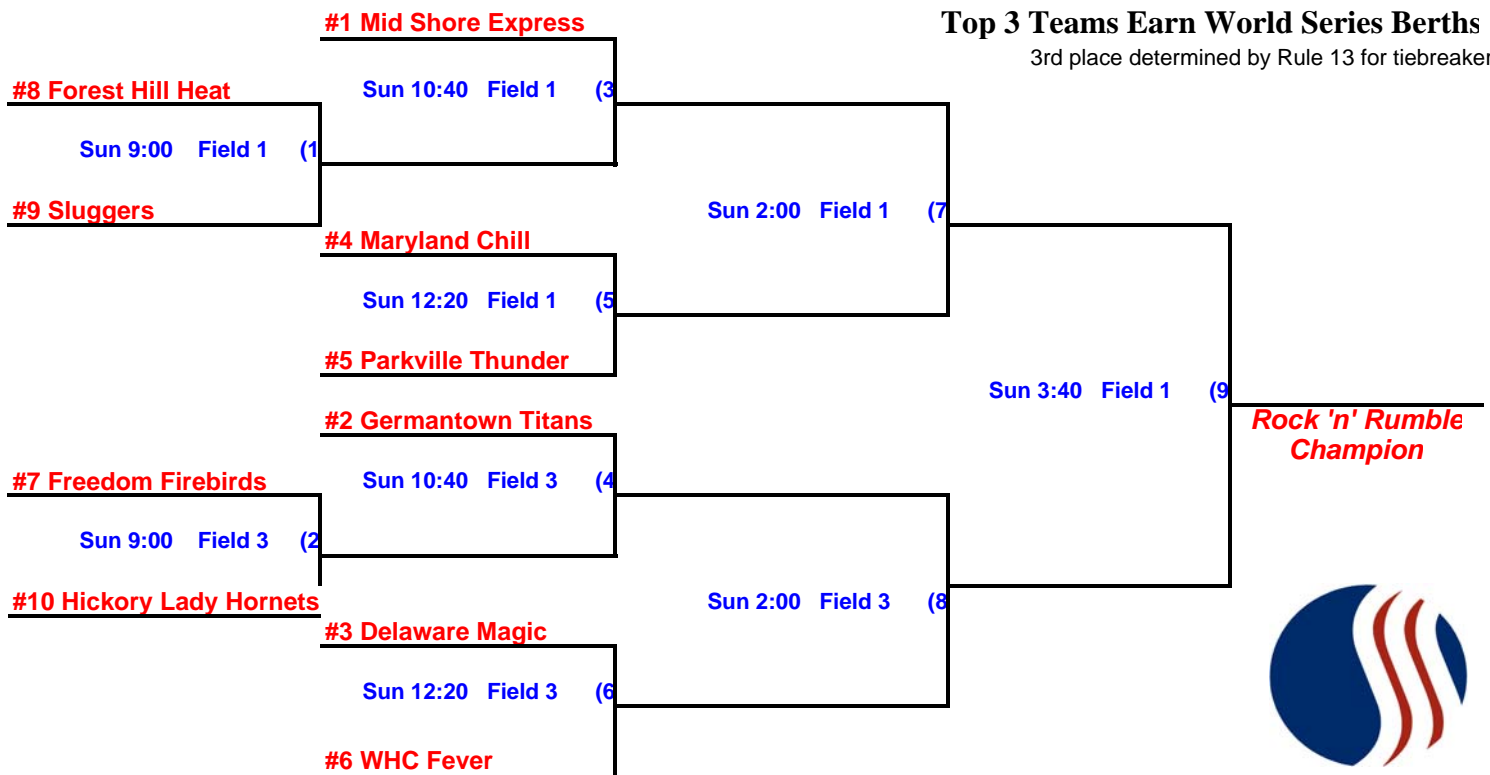

10 & Under POOL PLAY - May 30, 2009

Teams

Delaware Magic
Forest Hill Heat
Freedom Firebirds

Germantown Titans
Hickory Lady Hornets

Maryland Chill
Mid Shore Express

Parkville Thunder
Sluggers
WHC Fever

Day	Time	Teams		Field #
Sat	9:00	Forest Hill Heat - 1	Maryland Chill - 13	1
Sat	9:00	WHC Fever - 2	Parkville Thunder - 5	2
Sat	9:00	Freedom Firebirds - 1	Germantown Titans - 8	3
Sat	10:30	Forest Hill Heat - 3	WHC Fever - 11	1
Sat	10:30	Maryland Chill - 8	Parkville Thunder - 5	2
Sat	12:00	Mid Shore Express - 10	Freedom Firebirds - 0	1
Sat	12:00	Hickory Lady Hornets - 2	Germantown Titans - 11	2
Sat	1:30	Delaware Magic - 5	WHC Fever - 5	1
Sat	1:30	Sluggers - 3	Parkville Thunder - 16	2
Sat	3:00	Freedom Firebirds - 8	Forest Hill Heat - 5	1
Sat	3:00	Germantown Titans - 8	Maryland Chill - 7	2
Sat	4:30	Delaware Magic - 11	Hickory Lady Hornets - 1	1
Sat	4:30	Sluggers - 0	Mid Shore Express - 12	2
Sat	6:00	Delaware Magic - 7	Sluggers - 5	1
Sat	6:00	Hickory Lady Hornets - 0	Mid Shore Express - 15	2

10 & Under Championship Play - May 31, 2009

Top 3 Teams Earn World Series Berths

3rd place determined by Rule 13 for tiebreaker