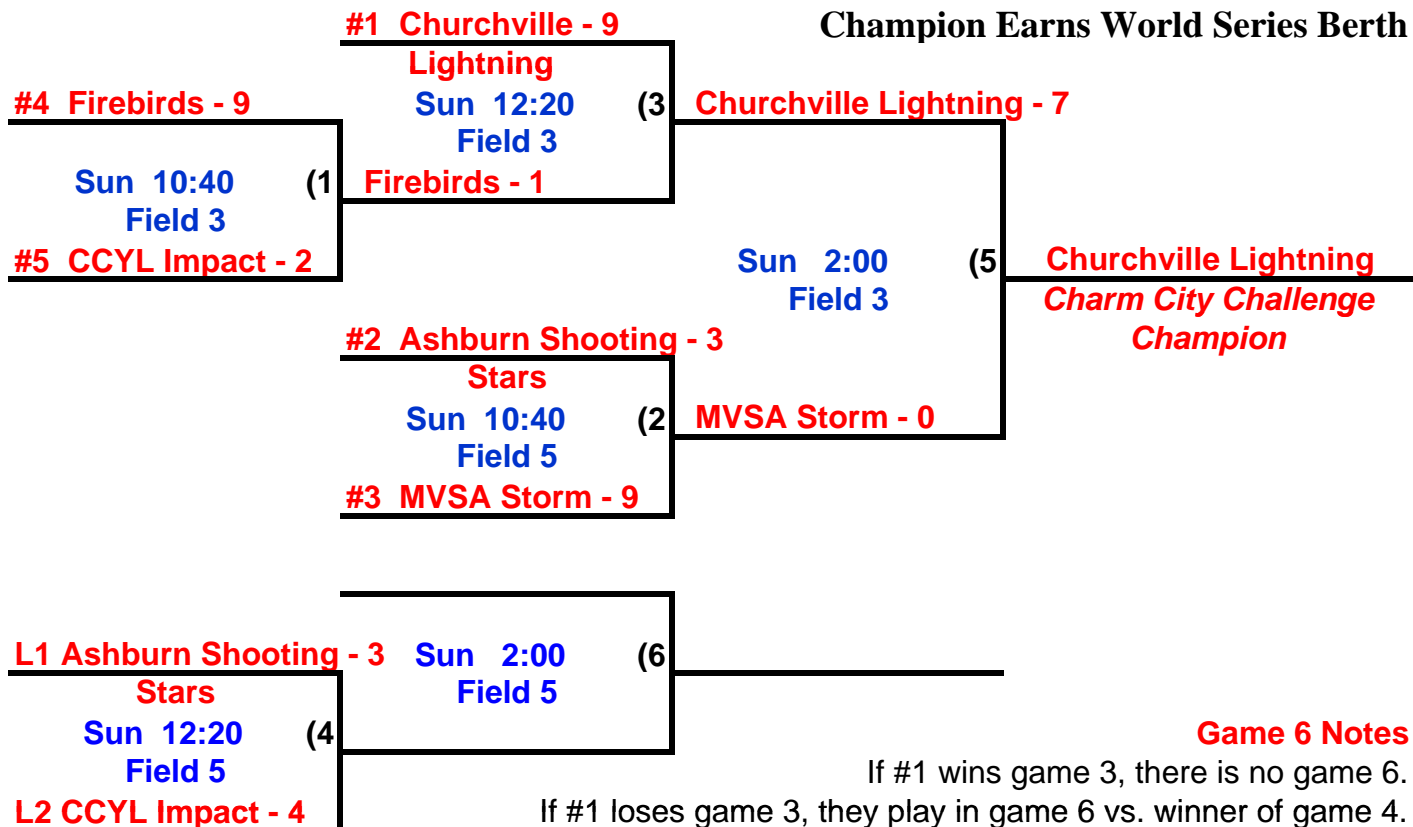

USSSA Charm City Challenge Bachman Sports Complex

May 23-24, 2009

Glen Burnie, Maryland

14 & Under POOL PLAY

Teams

Ashburn Shooting Stars '95
CCYL Impact

Churchville Lightning
MVSA Storm

Firebirds

Day	Time	Teams	Field #	
Sat	9:00	MVSA Storm - 8	Firebirds - 0	1
Sat	9:00	CCYL Impact - 1	Churchville Lightning - 16	3
Sat	10:30	CCYL Impact - 3	Ashburn Shooting Stars - 3	3
Sat	12:00	Churchville Lightning - 10	MVSA Storm - 0	1
Sat	12:00	Firebirds - 4	Ashburn Shooting Stars - 5	3
Sat	1:30	CCYL Impact - 4	Firebirds - 7	3
Sat	3:00	CCYL Impact - 0	MVSA Storm - 11	3
Sat	3:00	Churchville Lightning - 9	Ashburn Shooting Stars - 0	4
Sat	4:30	Churchville Lightning - 12	Firebirds - 0	4
Sat	6:00	MVSA Storm - 2	Ashburn Shooting Stars - 5	4

14 & Under CHAMPIONSHIP PLAY