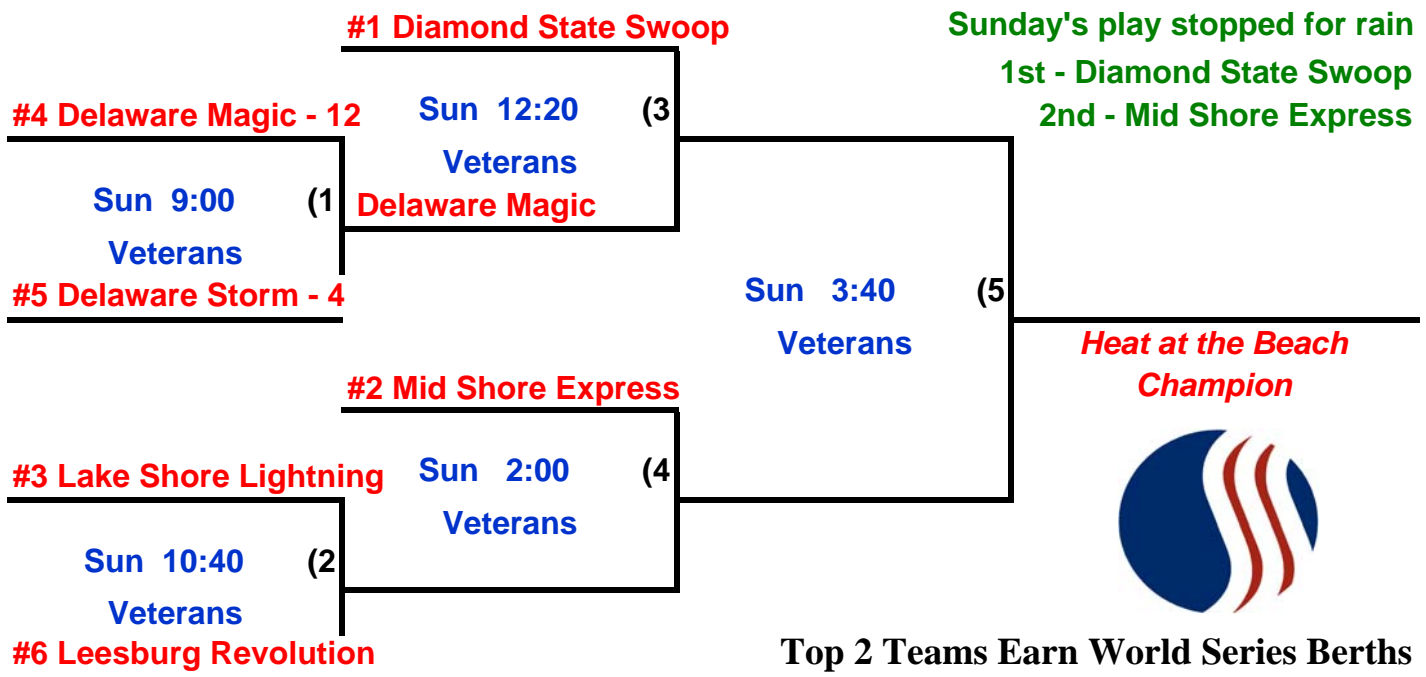

USSSA Heat at the Beach

May 15-17, 2009

Pyle Center

Roxana, Delaware

10 & Under POOL PLAY

Teams

| | |
|---------------------|----------------------|
| Delaware Magic | Lake Shore Lightning |
| Delaware Storm | Leesburg Revolution |
| Diamond State Swoop | Mid Shore Express |

| Day | Time | Teams | Field |
|----------|-------|--------------------------|-----------------------------------|
| Friday | 6:00 | Delaware Magic - 1 | Diamond State Swoop-10 Veterans |
| Saturday | 9:00 | Delaware Magic - 10 | Delaware Storm - 6 Veterans |
| Saturday | 9:00 | Leesburg Revolution - 6 | Mid Shore Express - 7 Memorial |
| Saturday | 10:30 | Delaware Storm - 16 | Leesburg Revolution - 3 Veterans |
| Saturday | 12:00 | Delaware Magic - 7 | Mid Shore Express - 8 Veterans |
| Saturday | 1:30 | Delaware Storm - 2 | Lake Shore Lightning - 5 Veterans |
| Saturday | 3:00 | Diamond State Swoop - 17 | Leesburg Revolution - 1 Veterans |
| Saturday | 4:30 | Mid Shore Express - 9 | Lake Shore Lightning - 7 Veterans |
| Saturday | 6:00 | Diamond State Swoop - 7 | Lake Shore Lightning - 1 Veterans |

10 & Under CHAMPIONSHIP PLAY

USSSA Heat at the Beach

May 15-17, 2009

Pyle Center

Roxana, Delaware

12 & Under

Bayside Breeze
Churchville Lightning
Delaware Diamonds

Delaware Dynamite
Delaware Magic