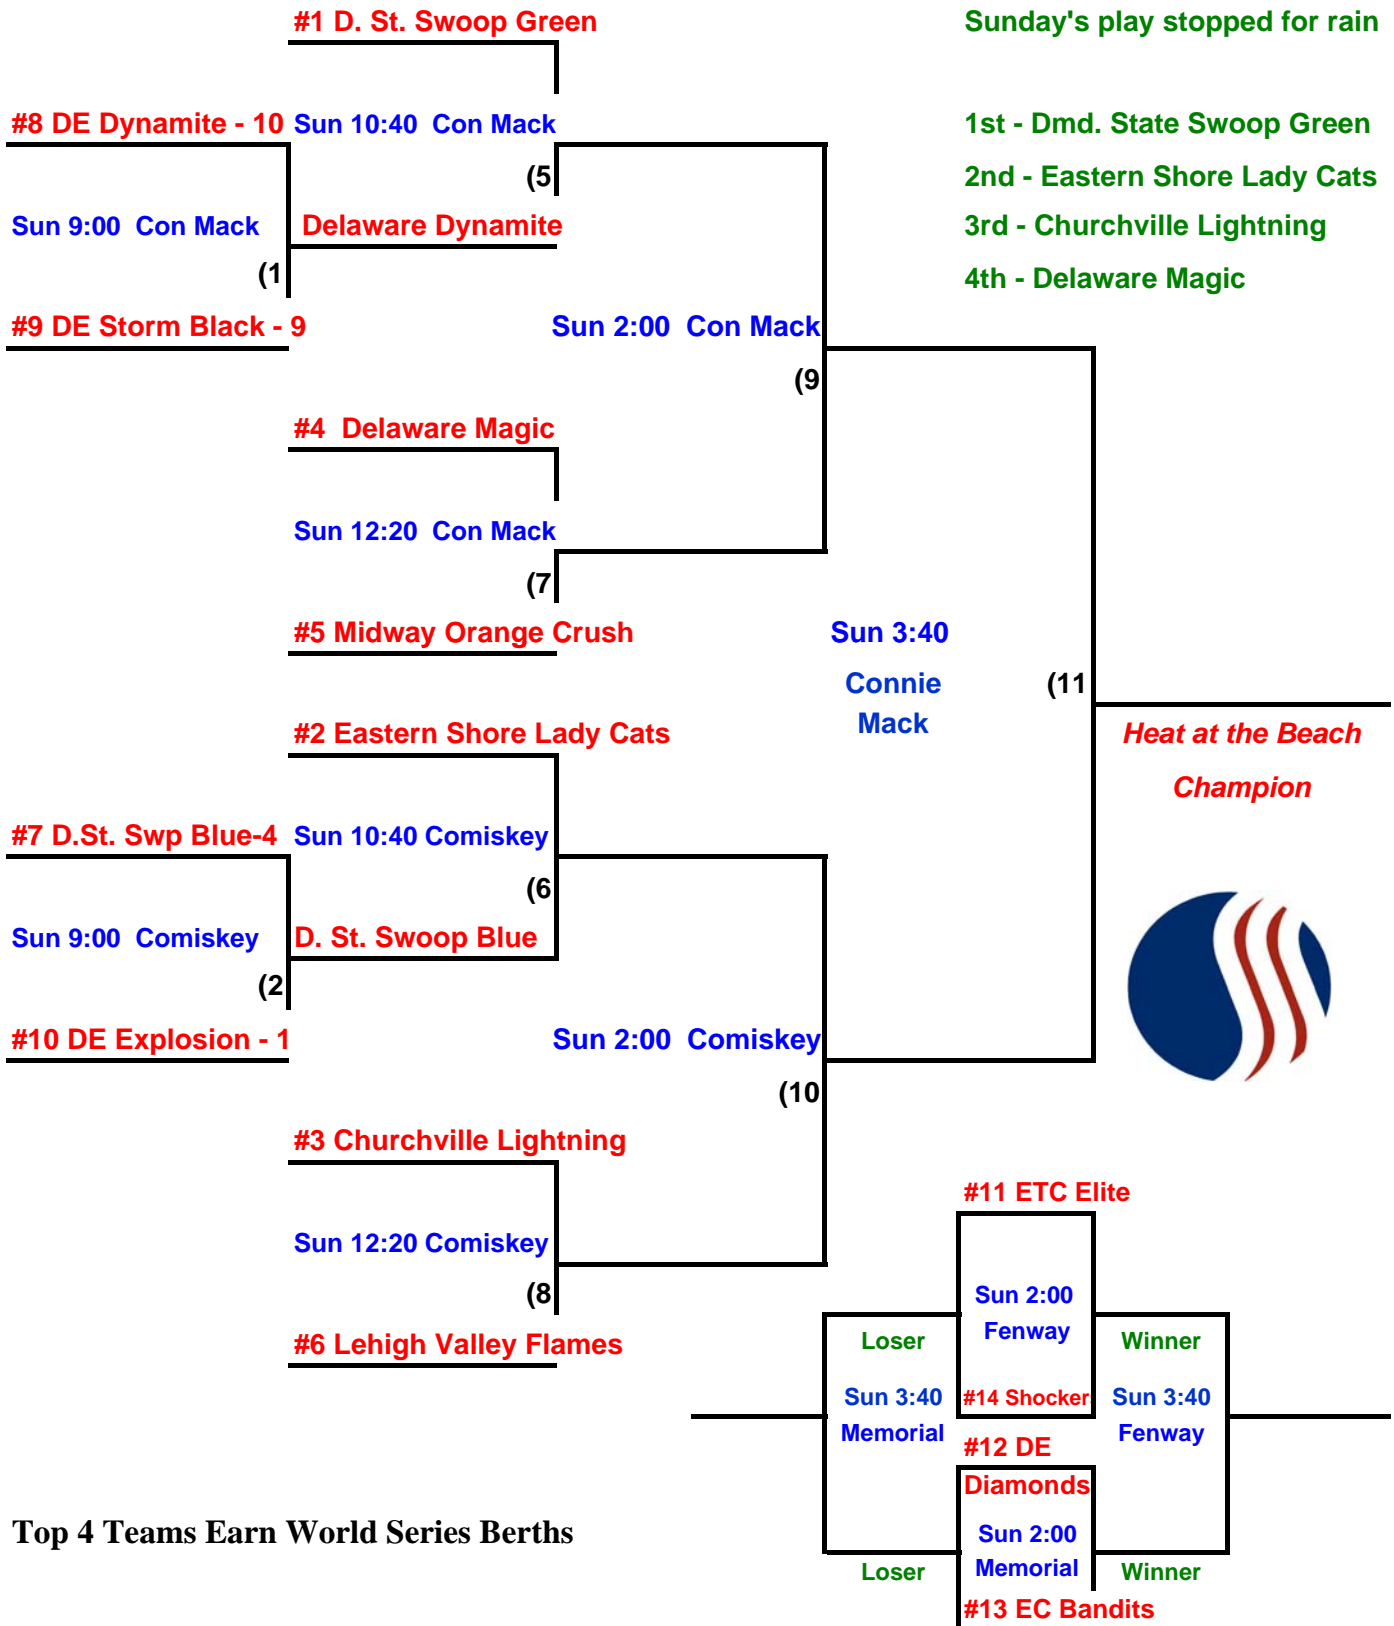

USSSA Heat at the Beach

Sunday, May 17, 2009

Pyle Center

Roxana, Delaware

14 & Under Championship Play