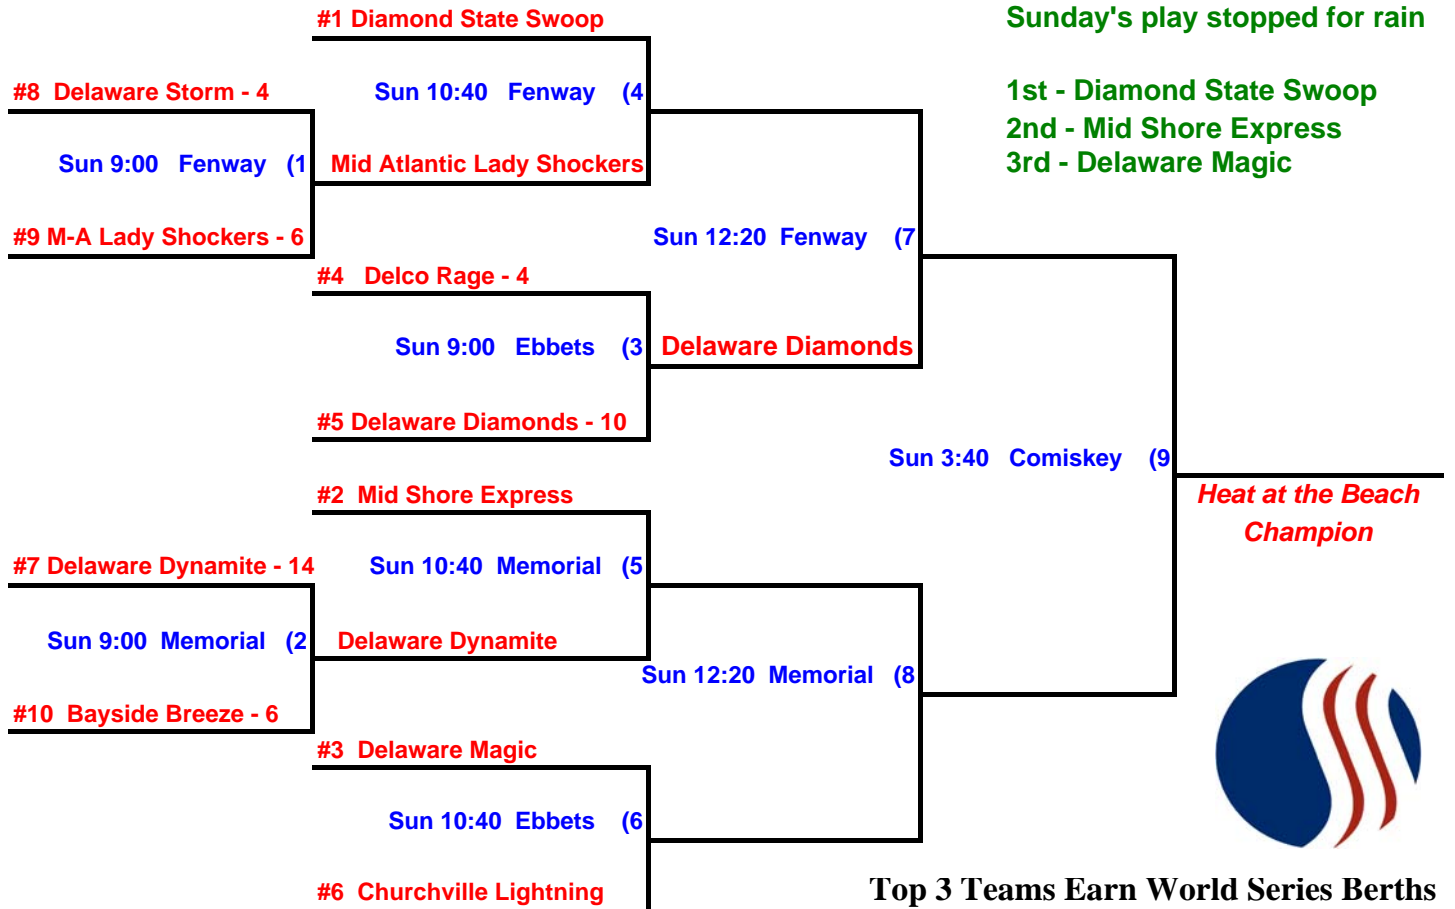

10 & Under CHAMPIONSHIP PLAY

USSSA Heat at the Beach

May 15-17, 2009

Pyle Center

Roxana, Delaware

12 & Under

Bayside Breeze
Churchville Lightning
Delaware Diamonds

Delaware Dynamite
Delaware Magic

Top 3 Teams Earn World Series Berths

USSSA Heat at the Beach
May 15-16, 2009

Pyle Center
Roxana, Delaware

14 & Under POOL PLAY

Churchville Lightning **Delaware Magic** **Diamond State Swoop Green** **ETC Elite**
Delaware Diamonds **Delaware Storm Black** **East Coast Bandits** **Lady Shockers Red**
Delaware Dynamite **Diamond St. Swoop Blue** **Eastern Shore Lady Cats** **Lehigh Valley Flames**
Delaware Explosion **Midway Orange Crush**