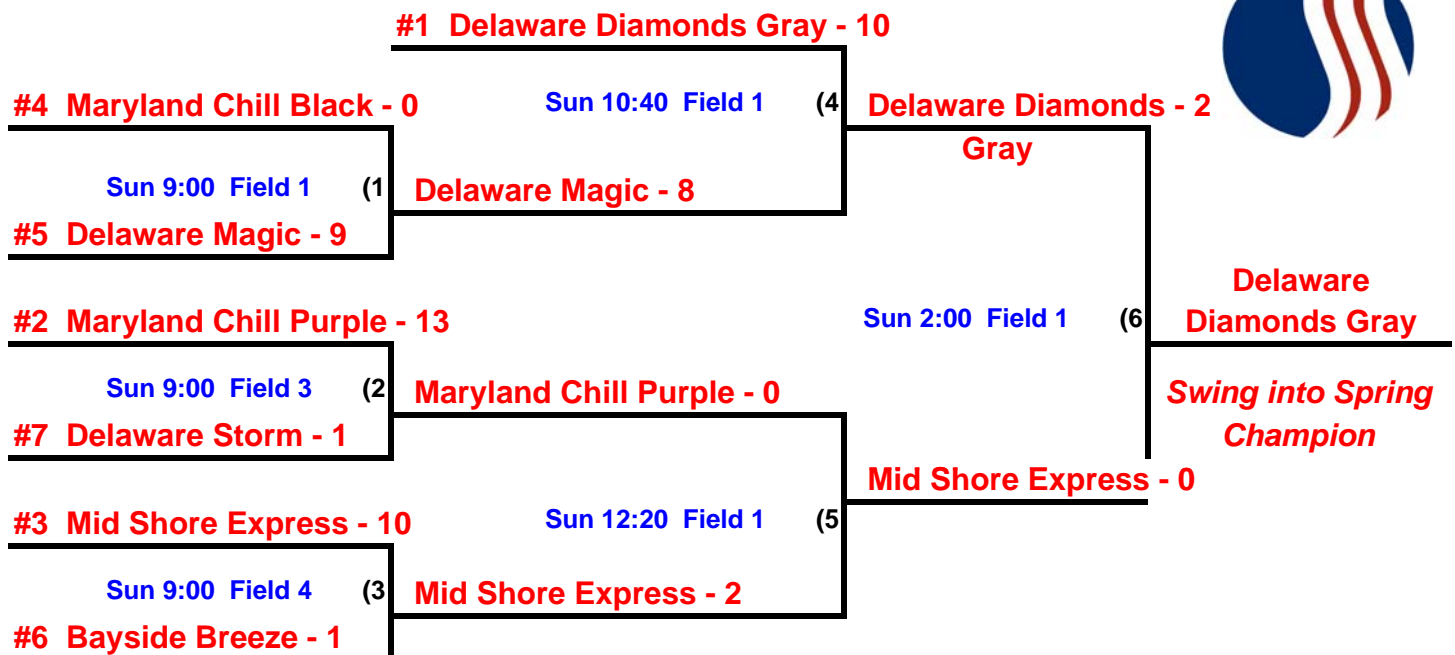

Henry S. Parker Athletic Complex - Salisbury, Maryland

12 & Under POOL PLAY

Teams

Bayside Breeze
Delaware Diamonds Gray

Delaware Magic
Delaware Storm
Maryland Chill Black

Maryland Chill Purple
Mid Shore Express

Day	Time			Field #
Sat	9:00	Delaware Magic - 1	Delaware Diamonds Gray - 7	3
Sat	9:00	Delaware Storm - 0	Maryland Chill Black - 10	4
Sat	10:30	Delaware Magic - 2	Maryland Chill Purple - 5	3
Sat	10:30	Bayside Breeze - 2	Maryland Chill Black - 3	4
Sat	12:00	Delaware Storm - 4	Maryland Chill Purple - 9	3
Sat	12:00	Delaware Diamonds Gray - 6	Mid Shore Express - 5	4
Sat	1:30	Maryland Chill Black - 2	Delaware Magic - 12	3
Sat	1:30	Bayside Breeze - 0	Mid Shore Express - 13	4
Sat	3:00	Delaware Storm - 0	Delaware Diamonds Gray - 20	3
Sat	3:00	Bayside Breeze - 5	Maryland Chill Purple - 14	4
Sat	4:30	Maryland Chill Black - 1	Mid Shore Express - 6	4

12 & Under CHAMPIONSHIP PLAY

Top 2 Teams Earn World Series Berth

USSSA Swing into Spring

April 25-26, 2009

Henry S. Parker Complex

Salisbury, Maryland

14 & Under POOL PLAY

Pool A

East Coast Bandits
Delaware Riptide Teal
Delaware Magic

Pool B

Diamond State Swoop Blue
Delaware Diamonds White
Eastern Shore Lady Cats

Day	Time	Teams		Field #
Sat	9:00	East Coast Bandits - 1	Diamond St. Swoop Blue - 5	1
Sat	10:30	East Coast Bandits - 0	Delaware Magic - 16	1
Sat	12:00	Delaware Riptide Teal - 2	Delaware Diamonds White - 4	1
Sat	1:30	Diamond St. Swoop Blue - 7	Delaware Diamonds White - 0	1
Sat	1:30	Delaware Magic - 3	Eastern Shore Lady Cats - 10	2
Sat	3:00	East Coast Bandits - 2	Delaware Riptide Teal - 4	1
Sat	3:00	Diamond St. Swoop Blue - 3	Eastern Shore Lady Cats - 8	2
Sat	4:30	Delaware Riptide Teal - 1	Delaware Magic - 7	1
Sat	4:30	Delaware Diamonds White - 8	Eastern Shore Lady Cats - 4	2