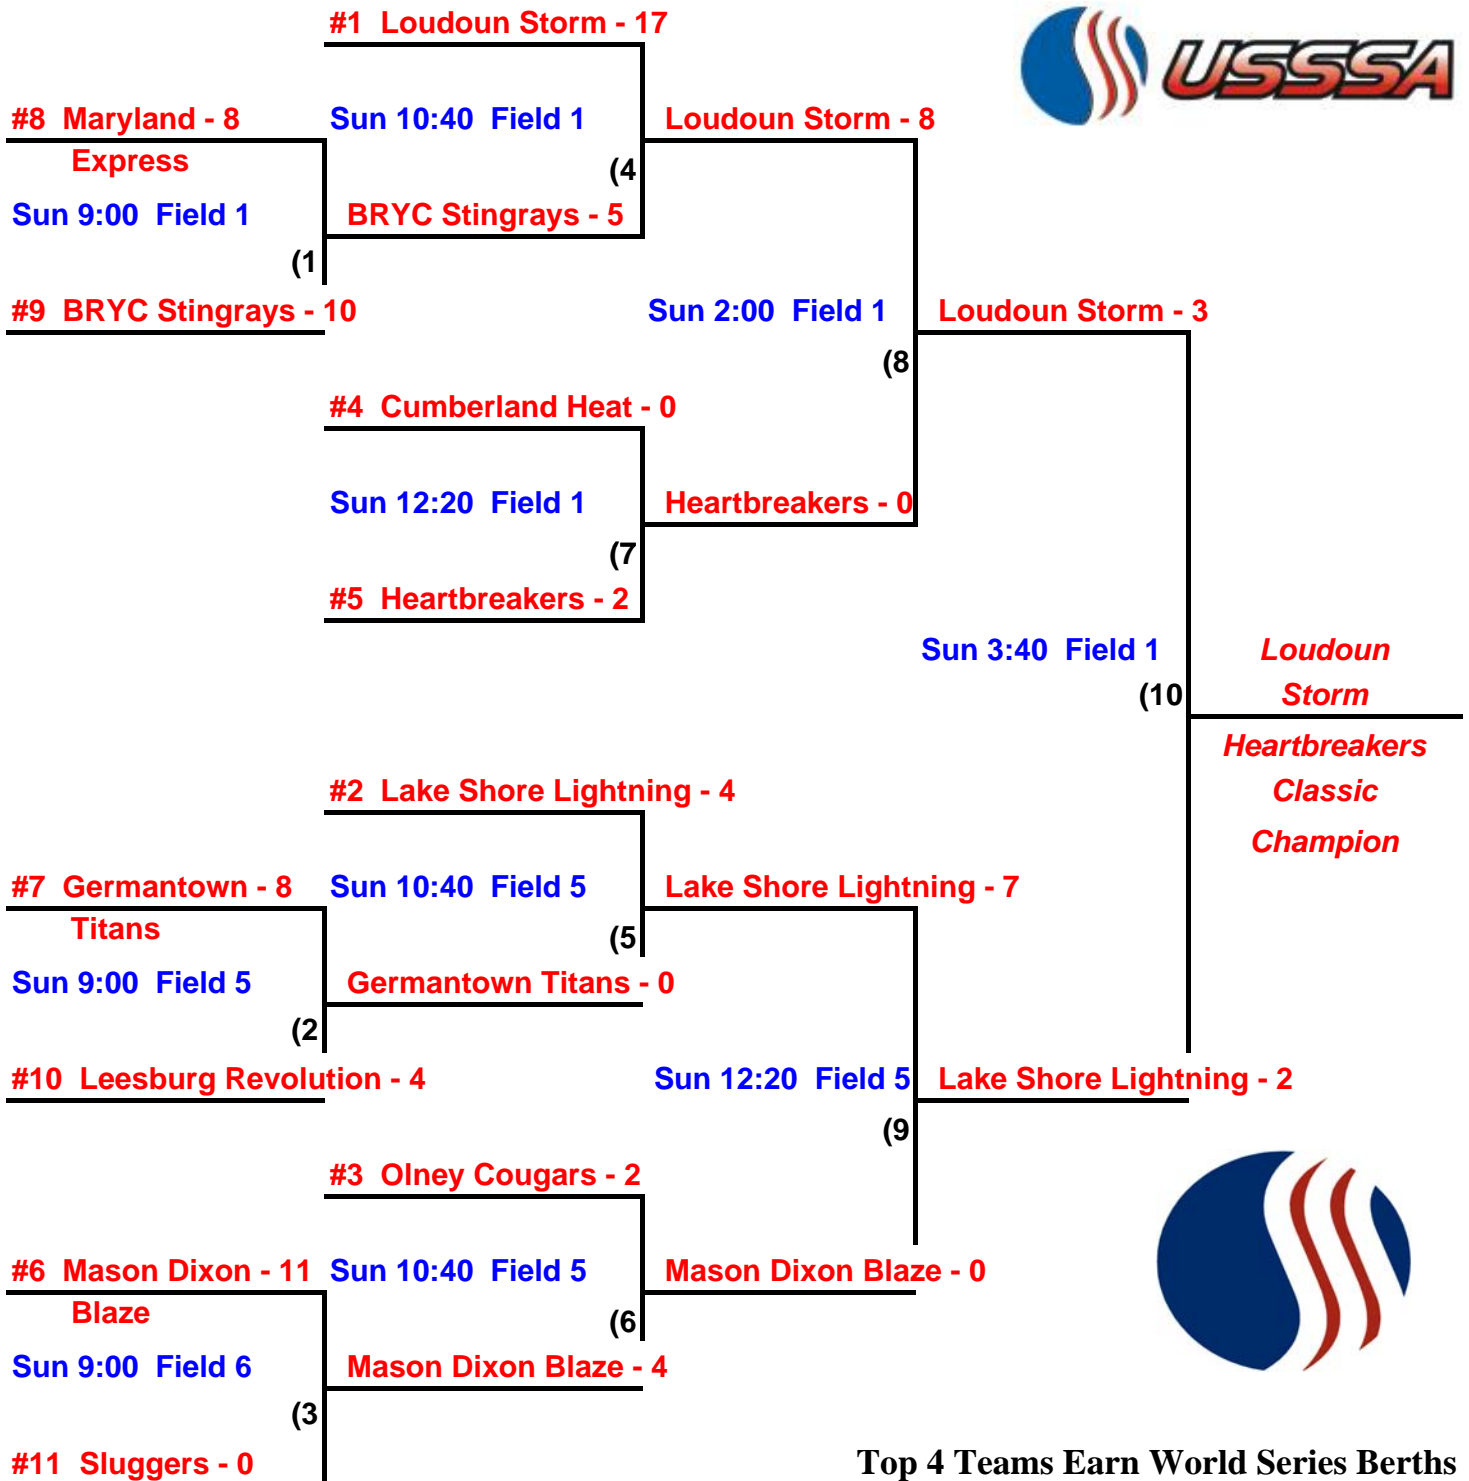

USSSA Heartbreakers Classic

April 26, 2009

Ballenger Creek Park
Frederick, Maryland

10 & Under CHAMPIONSHIP PLAY

Top 4 Teams Earn World Series Berths

2009 USSSA Heartbreakers Classic

Ballenger Creek Park - Frederick, Maryland