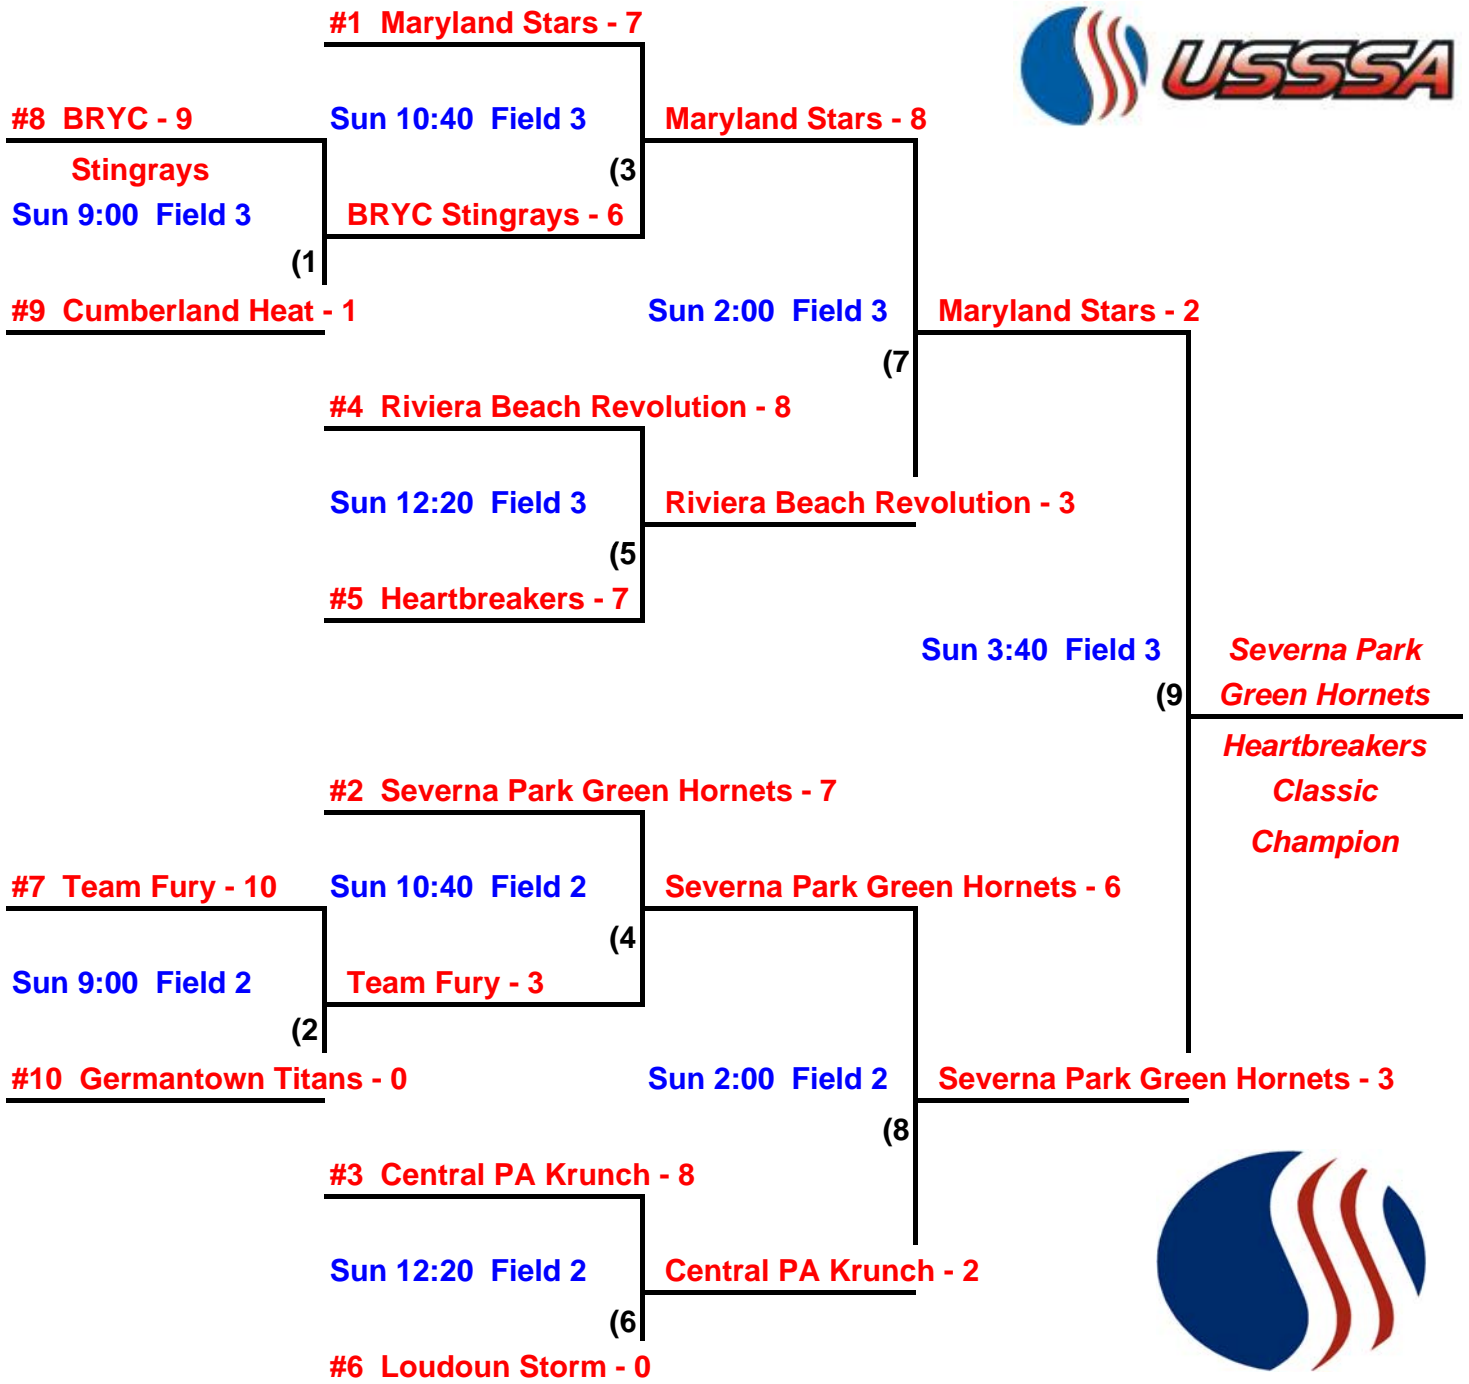

USSSA Heartbreakers Classic
April 26, 2009

Ballenger Creek Park
Frederick, Maryland

10 & Under
CHAMPIONSHIP PLAY

Top 4 Teams Earn World Series Berths

2009 USSSA Heartbreakers Classic

Ballenger Creek Park - Frederick, Maryland

12 & Under POOL PLAY - Saturday, April 25

Teams

Loudoun Storm Germantown Titans Central PA Krunch BRYC Stingrays '96
Heartbreakers Riviera Beach Revolution Severna Park Green Hornets Team Fury
Maryland Stars Cumberland Heat

Day	Time	Teams		Field #
Sat	9:00	Loudoun Storm - 3	Heartbreakers - 3	2
Sat	9:00	Maryland Stars - 12	Germantown Titans - 0	3
Sat	10:30	Loudoun Storm - 1	Maryland Stars - 2	2
Sat	10:30	Heartbreakers - 19	Germantown Titans - 2	3
Sat	12:00	Riviera Beach Revolution - 10	Team Fury - 4	2
Sat	12:00	BRYC Stingrays '96 - 3	Severna Park Hornets - 4	3
Sat	1:30	Loudoun Storm - 2	Central PA Krunch - 5	2
Sat	1:30	Heartbreakers - 5	Cumberland Heat - 3	3
Sat	3:00	Germantown Titans - 1	Riviera Beach Revolution - 6	2
Sat	3:00	Maryland Stars - 17	BRYC Stingrays '96 - 5	3
Sat	4:30	Team Fury - 4	Central PA Krunch - 6	2
Sat	4:30	Severna Park Hornets - 13	Cumberland Heat - 1	3
Sat	6:00	Riviera Beach Revolution - 5	BRYC Stingrays '96 - 4	1
Sat	6:00	Team Fury - 2	Severna Park Hornets - 5	2
Sat	6:00	Central PA Krunch - 6	Cumberland Heat - 2	3

USSSA Heartbreakers Classic
April 26, 2009

Ballenger Creek Park
Frederick, Maryland

12 & Under
CHAMPIONSHIP PLAY

Top 3 Teams Earn World Series Berths