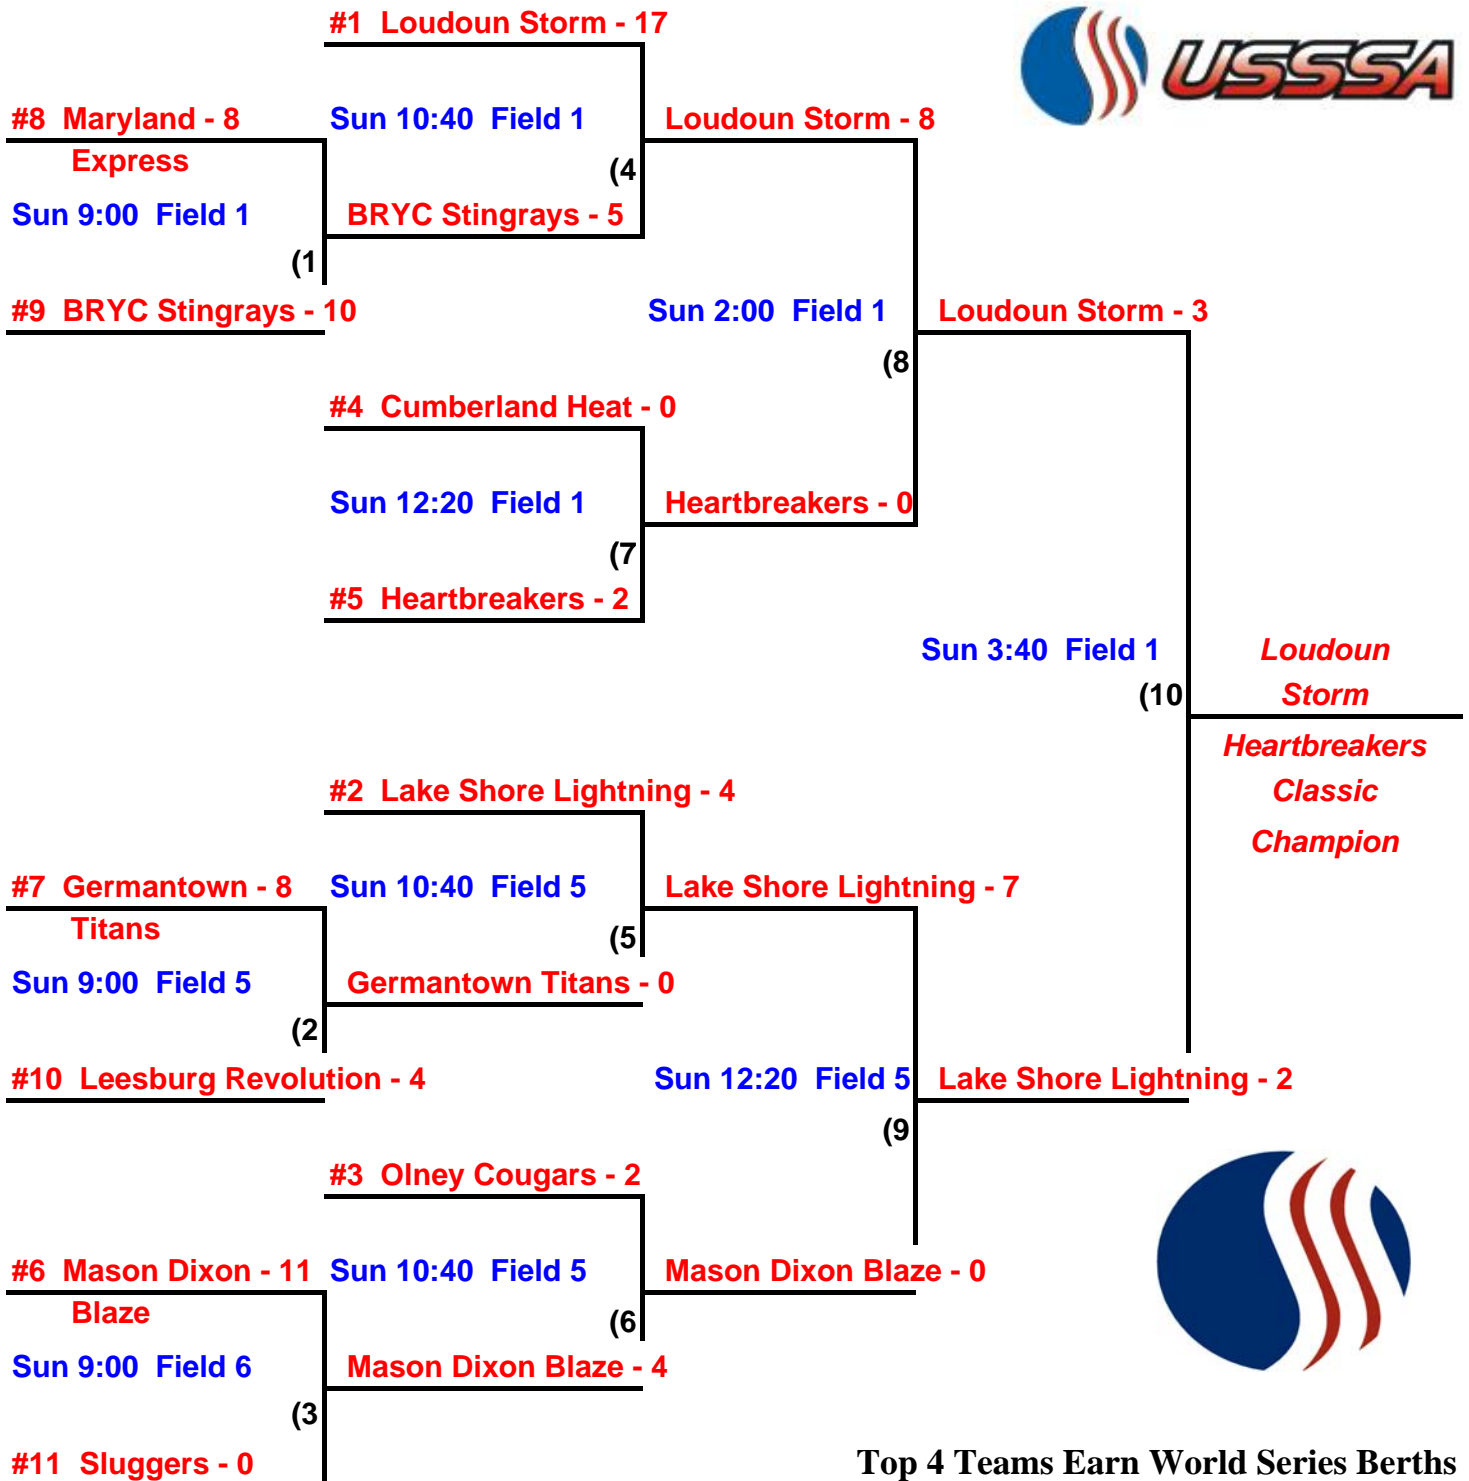

2009 USSSA Heartbreakers Classic

Ballenger Creek Park - Frederick, Maryland

10 & Under POOL PLAY - Saturday, April 25

Teams

BRYC Stingrays
Cumberland Heat
Germantown Titans
Heartbreakers

Lake Shore Lightning
Leesburg Revolution
Loudoun Storm
Maryland Express

USSSA Heartbreakers Classic
April 26, 2009

Ballenger Creek Park
Frederick, Maryland

10 & Under
CHAMPIONSHIP PLAY

Top 4 Teams Earn World Series Berths

2009 USSSA Heartbreakers Classic

Ballenger Creek Park - Frederick, Maryland