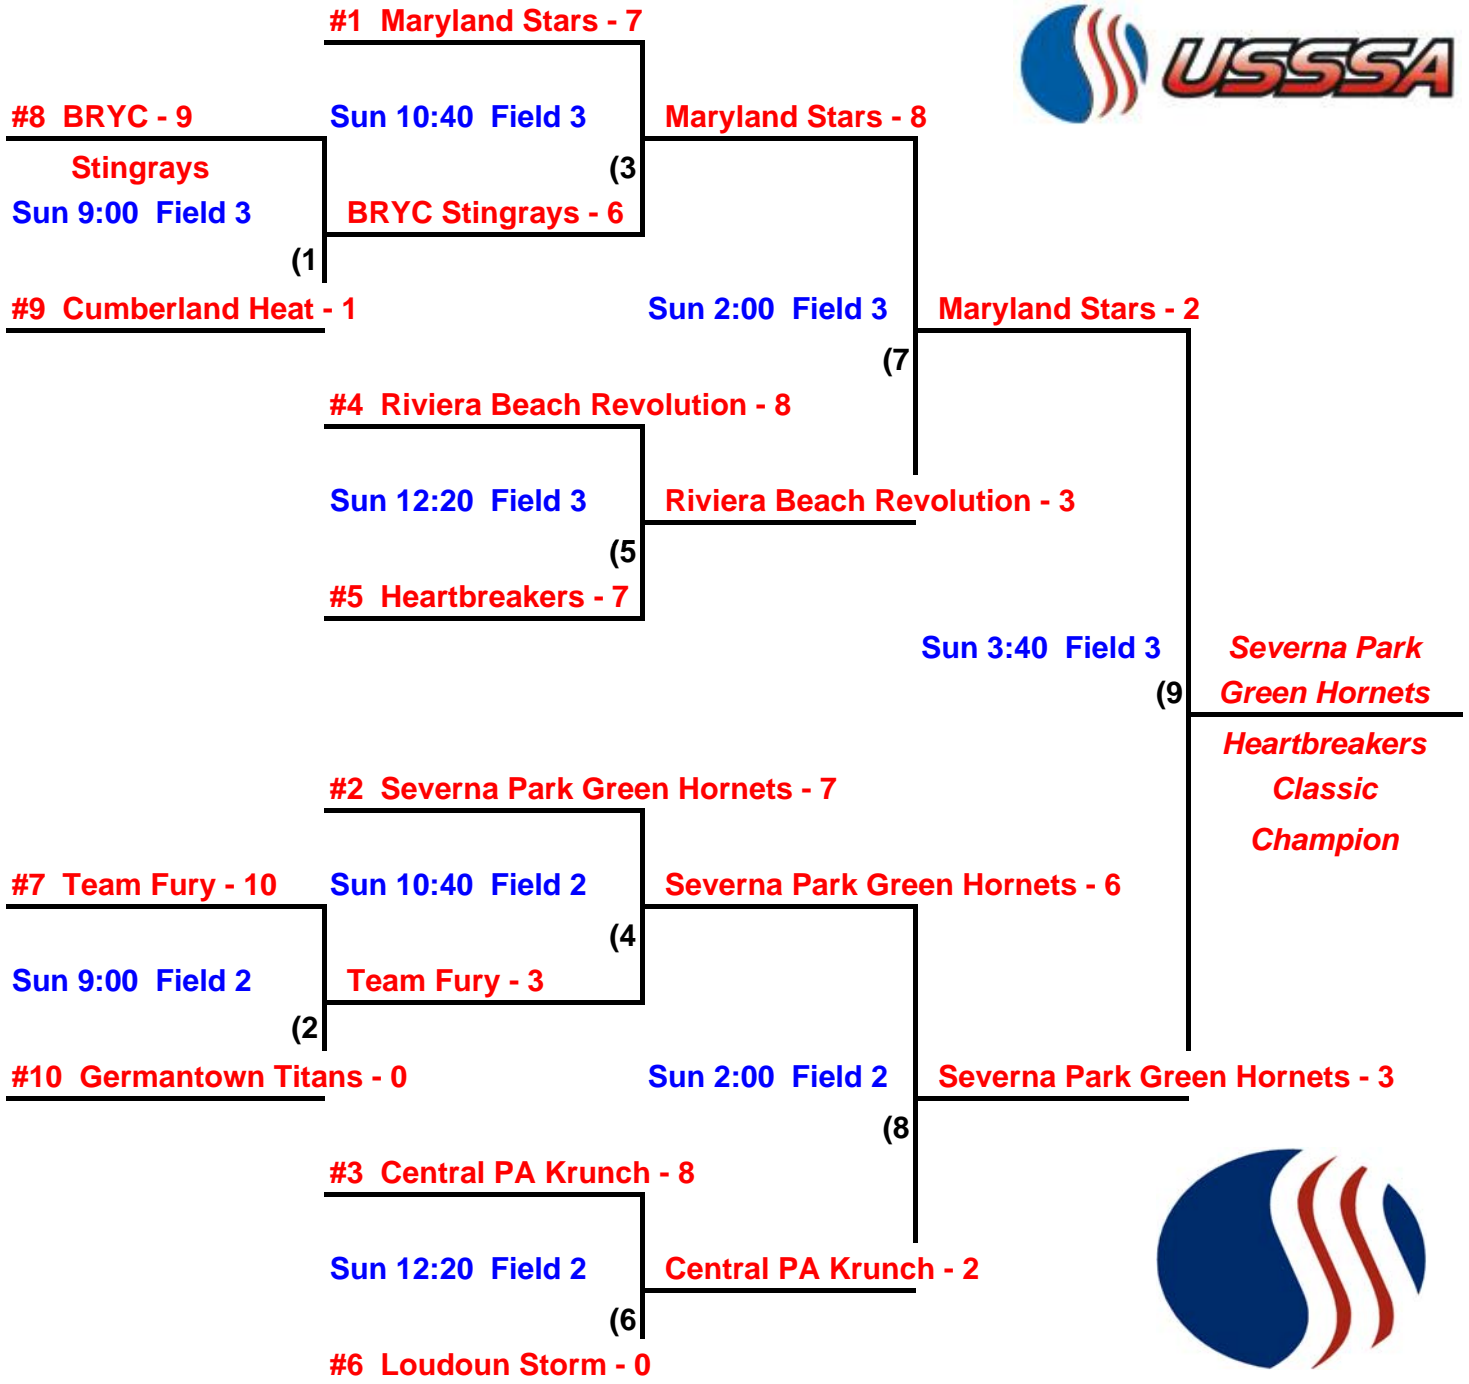

USSSA Heartbreakers Classic

April 26, 2009

Ballenger Creek Park
Frederick, Maryland

10 & Under CHAMPIONSHIP PLAY

Top 4 Teams Earn World Series Berths

2009 USSSA Heartbreakers Classic

Ballenger Creek Park - Frederick, Maryland

12 & Under POOL PLAY - Saturday, April 25

Teams

Loudoun Storm Germantown Titans Central PA Krunch BRYC Stingrays '96
Heartbreakers Riviera Beach Revolution Severna Park Green Hornets Team Fury
Maryland Stars Cumberland Heat

Day	Time	Teams		Field #
Sat	9:00	Loudoun Storm - 3	Heartbreakers - 3	2
Sat	9:00	Maryland Stars - 12	Germantown Titans - 0	3
Sat	10:30	Loudoun Storm - 1	Maryland Stars - 2	2
Sat	10:30	Heartbreakers - 19	Germantown Titans - 2	3
Sat	12:00	Riviera Beach Revolution - 10	Team Fury - 4	2
Sat	12:00	BRYC Stingrays '96 - 3	Severna Park Hornets - 4	3
Sat	1:30	Loudoun Storm - 2	Central PA Krunch - 5	2
Sat	1:30	Heartbreakers - 5	Cumberland Heat - 3	3
Sat	3:00	Germantown Titans - 1	Riviera Beach Revolution - 6	2
Sat	3:00	Maryland Stars - 17	BRYC Stingrays '96 - 5	3
Sat	4:30	Team Fury - 4	Central PA Krunch - 6	2
Sat	4:30	Severna Park Hornets - 13	Cumberland Heat - 1	3
Sat	6:00	Riviera Beach Revolution - 5	BRYC Stingrays '96 - 4	1
Sat	6:00	Team Fury - 2	Severna Park Hornets - 5	2
Sat	6:00	Central PA Krunch - 6	Cumberland Heat - 2	3

USSSA Heartbreakers Classic
April 26, 2009

Ballenger Creek Park
Frederick, Maryland

12 & Under
CHAMPIONSHIP PLAY

Top 3 Teams Earn World Series Berths