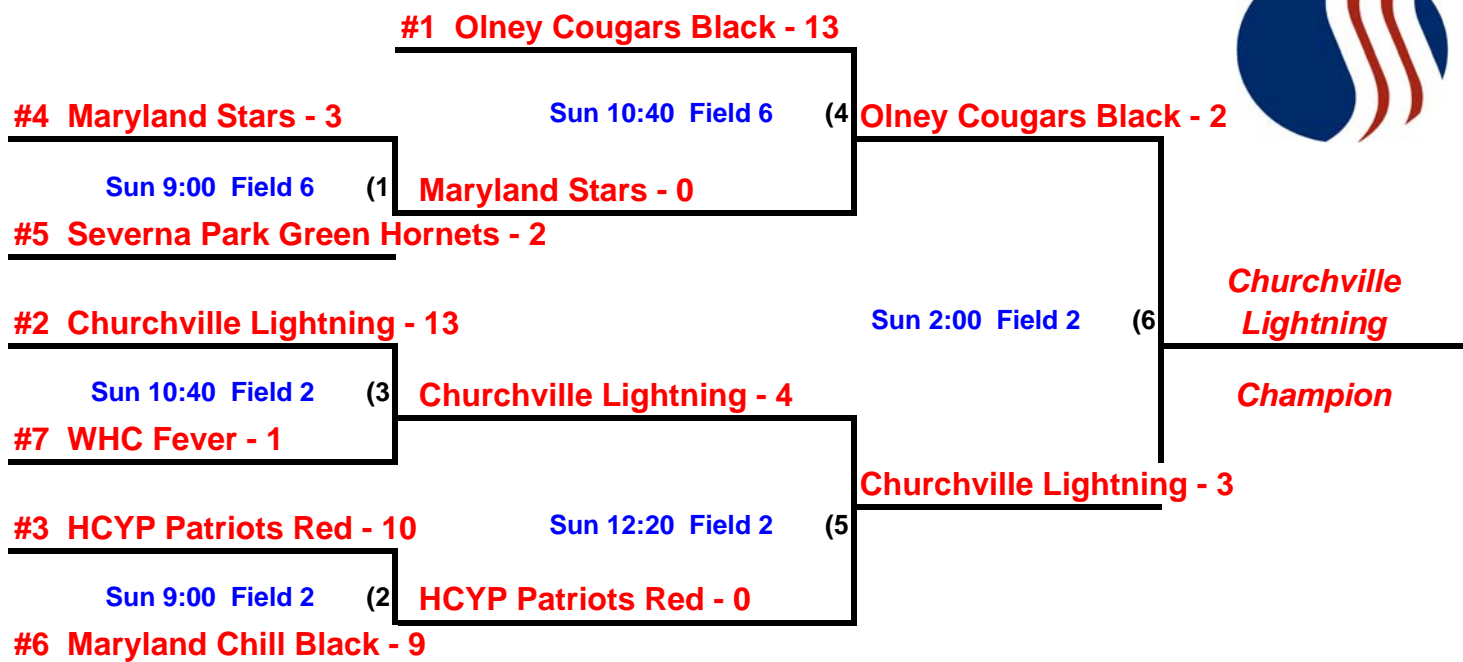

USSSA Worth Spring Slam - April 18-19, 2009

Bachman Sports Complex - Glen Burnie, MD

12 & Under POOL PLAY

Teams

Churchville Lightning
HCYP Patriots Red

Maryland Chill Black
Maryland Stars
Olney Cougars Black

Severna Park Green Hornets
WHC Fever

Day	Time			Field #
Sat	9:00	Churchville Lightning - 4	Severna Park Hornets - 1	2
Sat	9:00	HCYP Patriots Red - 7	Maryland Chill Black - 4	6
Sat	10:30	WHC Fever - 0	Olney Cougars Black - 13	2
Sat	10:30	Maryland Chill Black - 7	Maryland Stars - 5	6
Sat	12:00	HCYP Patriots Red - 4	Severna Park Hornets - 1	2
Sat	12:00	Churchville Lightning - 6	Maryland Stars - 6	6
Sat	1:30	HCYP Patriots Red - 0	Olney Cougars Black - 11	2
Sat	1:30	WHC Fever - 2	Churchville Lightning - 11	6
Sat	3:00	Maryland Chill Black - 3	Severna Park Hornets - 6	2
Sat	3:00	WHC Fever - 2	Maryland Stars - 10	6
Sat	4:30	Maryland Chill Black - 5	Olney Cougars Black - 6	2

12 & Under CHAMPIONSHIP PLAY

Top 2 Teams Earn World Series Berth