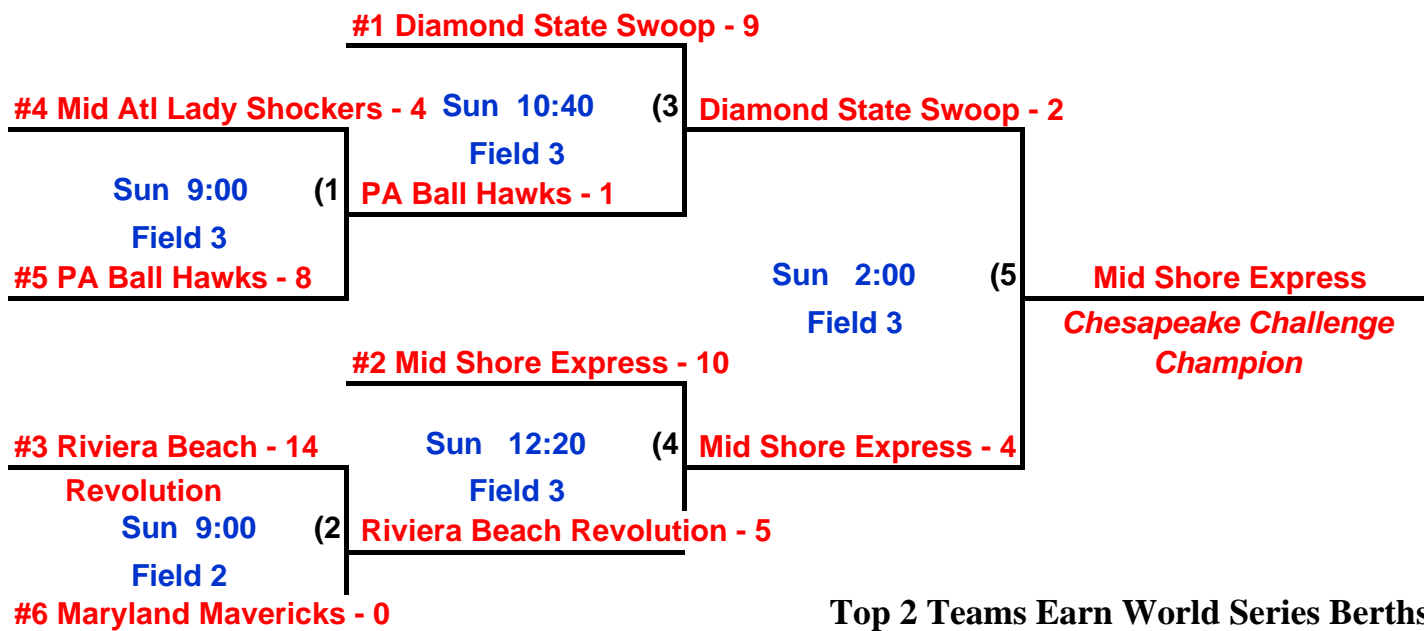

USSSA Chesapeake Challenge

April 4-5, 2009

Henry S. Parker Complex

Salisbury, Maryland

12 & Under POOL PLAY

Teams

Diamond State Swoop   **Mid Shore Express**
Maryland Mavericks   **PA Ball Hawks**
Mid Atlantic Lady Shockers   **Riviera Beach Revolution**

Day	Time	Teams		Field #
Sat	12:00	Diamond State Swoop - 14	Maryland Mavericks - 0	1
Sat	12:00	Mid Atl Lady Shockers - 5	PA Ball Hawks - 1	3
Sat	12:00	Mid Shore Express - 0	Riv. Beach Revolution - 1	4

Sat	4:30	Diamond State Swoop - 5	Riv. Beach Revolution - 1	1
Sat	4:30	Maryland Mavericks - 0	Mid Atl Lady Shockers - 12	3
Sat	4:30	PA Ball Hawks - 0	Mid Shore Express - 16	4

Sat	6:00	Mid Atl Lady Shockers - 3	Riv. Beach Revolution - 9	1
Sat	6:00	Maryland Mavericks - 0	Mid Shore Express - 10	3
Sat	6:00	Diamond State Swoop - 10	PA Ball Hawks - 6	4

12 & Under CHAMPIONSHIP PLAY