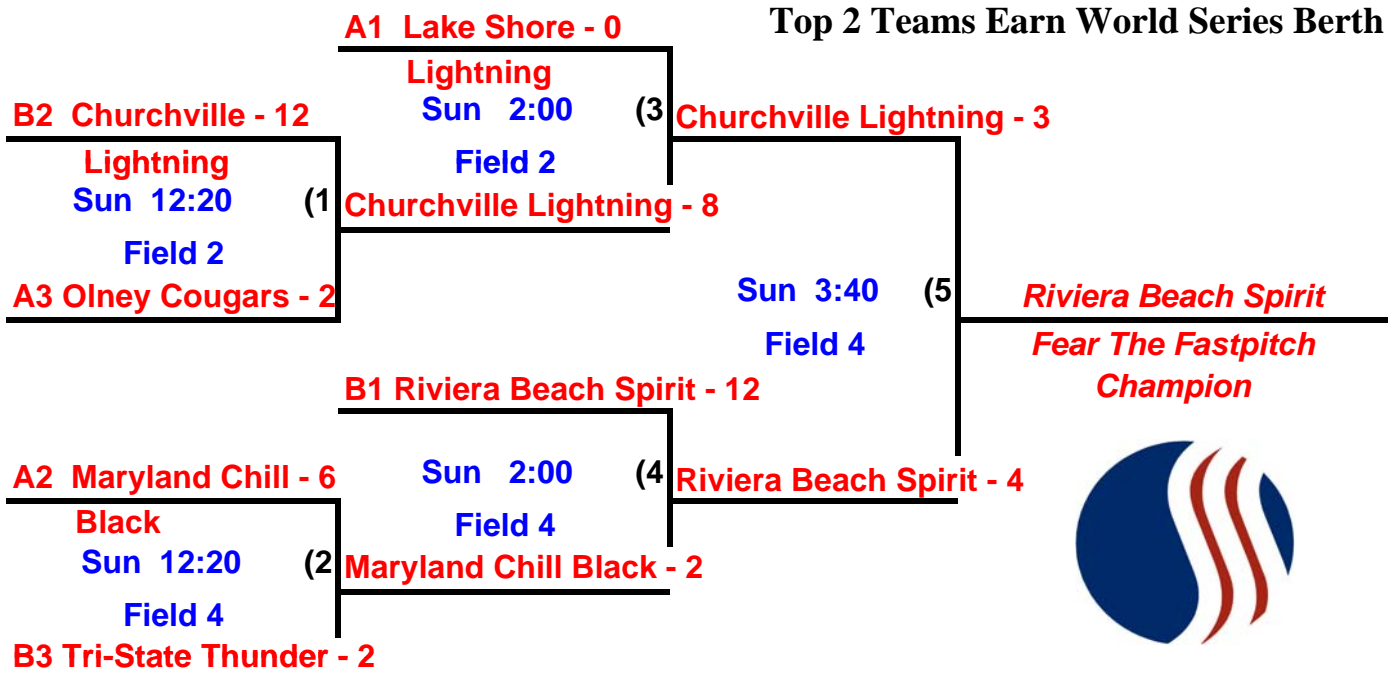

Pool A

Lake Shore Lgt. Orange
Olney Cougars
Maryland Chill Black

Pool B

Churchville Lightning
Riviera Beach Spirit
Tri-State Thunder

Day	Time	Teams		Field #
Sat	3:00	Lake Shore Lightning - 2	Olney Cougars - 1	2
Sat	3:00	Maryland Chill Black - 2	Churchville Lightning - 9	4
Sat	3:00	Riviera Beach Spirit - 10	Tri-State Thunder - 1	5
Sat	4:30	Lake Shore Lightning - 7	Tri-State Thunder - 5	2
Sat	4:30	Maryland Chill Black - 11	Olney Cougars - 1	4
Sat	4:30	Riviera Beach Spirit - 12	Churchville Lightning - 0	5
Sun	9:00	Lake Shore Lightning - 3	Maryland Chill Black - 1	1
Sun	9:00	Olney Cougars - 0	Riviera Beach Spirit - 13	3
Sun	9:00	Churchville Lightning - 9	Tri-State Thunder - 0	5

15 & Under CHAMPIONSHIP PLAY

Top 2 Teams Earn World Series Berth

2008 USSSA Fear the Fastpitch

Watkins Regional Park - Upper Marlboro, Maryland

16/18 & Under POOL PLAY - Saturday, October 18

Teams

Pool A	Pool B	Pool C	Pool D
Catonsville Chaos 16	Baseliners	Brooklyn Park Cyclones	Maryland Chill
Maryland Stars	Lake Shore Lgt Orange	Catonsville Chaos 18	Maryland Stars Black
Southern MD Fierce	MVSA Storm Yellow	Riviera Beach Spirit	PG Crush