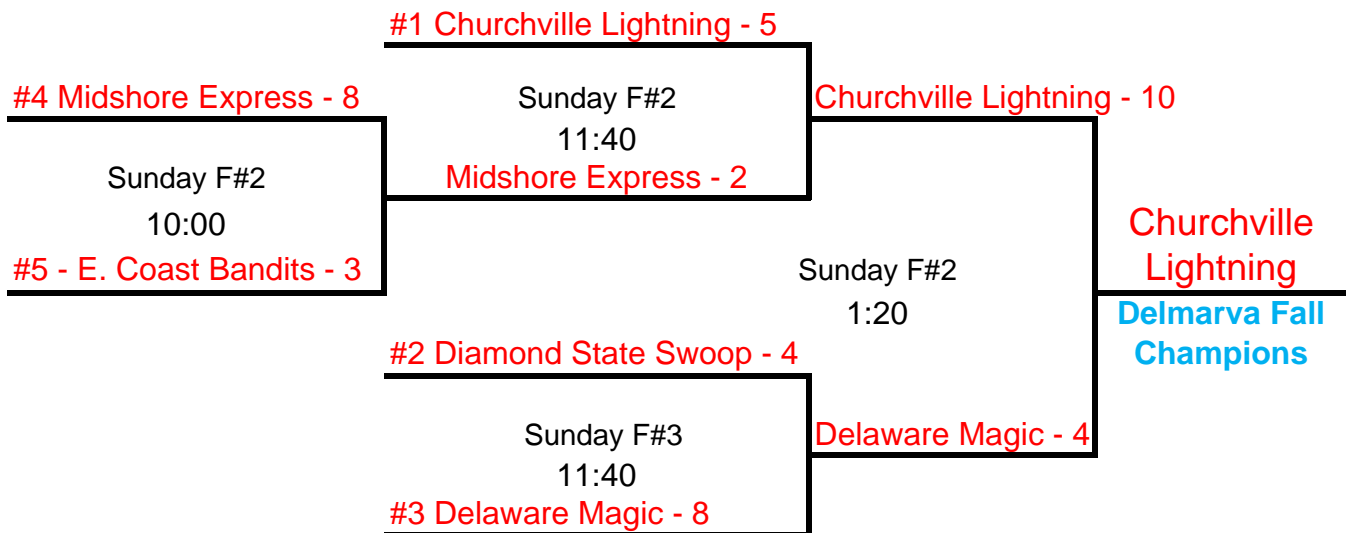

USSSA Delmarva Fall Qualifier

October 4, 2008

**10 & Under**  
Henry S. Parker Complex

**Diamond State Swoop**

**Maryland Chill**

Day	Time	Teams	Field	
Sat	1:30	Diamond State Swoop - 13	Maryland Chill - 5	1
Sat	3:00	Diamond State Swoop - 12	Maryland Chill - 9	1
Sat	4:30	Diamond State Swoop - 11	Maryland Chill - 8	1

**13 & Under Pool Play**  
**Henry S. Parker Complex**

**Churchville Lightning**  
**Delaware Magic**  
**Diamond State Swoop**

**East Coast Bandits**  
**Mid Shore Express**

Day	Time	Teams		Field
Sat	9:00	Delaware Magic - 5	Mid Shore Express - 3	1
Sat	10:30	Churchville Lightning - 4	Mid Shore Express - 3	1
Sat	12:00	Churchville Lightning - 5	Diamond State Swoop - 0	1
Sat	12:00	Delaware Magic - 6	East Coast Bandits - 0	2
Sat	1:30	East Coast Bandits - 1	Mid Shore Express - 3	2
Sat	3:00	Diamond State Swoop - 3	Mid Shore Express - 0	2
Sat	3:00	Churchville Lightning - 11	Delaware Magic - 3	3
Sat	4:30	Diamond State Swoop - 4	East Coast Bandits - 2	2

**15 & Under POOL PLAY**

Henry S. Parker Complex

**Delaware Diamonds White**  
**Delaware Magic Red**  
**Delaware Storm Black**  
**Diamond State Swoop Blue**

**Diamond State Swoop Green**  
**Eastern Shore Lady Cats**  
**Maryland Chill Black**

Day	Time	Teams		Field
Sat	9:00	Delaware Storm Black - 2	Maryland Chill Black - 1	2
Sat	9:00	Diamond State Swoop Blue - 1	Eastern Shore Lady Cats - 4	3
Sat	9:00	Delaware Magic Red - 3	Diamond State Swoop Green - 3	4
Sat	10:30	Delaware Storm Black - 6	Diamond State Swoop Green - 10	2
Sat	10:30	Delaware Diamonds White - 1	Diamond State Swoop Blue - 9	3
Sat	10:30	Delaware Magic Red - 5	Eastern Shore Lady Cats - 5	4
Sat	12:00	Diamond State Swoop Blue - 7	Maryland Chill Black - 3	3
Sat	12:00	Delaware Magic Red - 7	Delaware Storm Black - 2	4
Sat	1:30	Delaware Diamonds White - 4	Maryland Chill Black - 1	3
Sat	1:30	Diamond State Swoop Green - 1	Eastern Shore Lady Cats - 9	4
Sat	3:00	Delaware Diamonds White - 4	Eastern Shore Lady Cats - 10	4