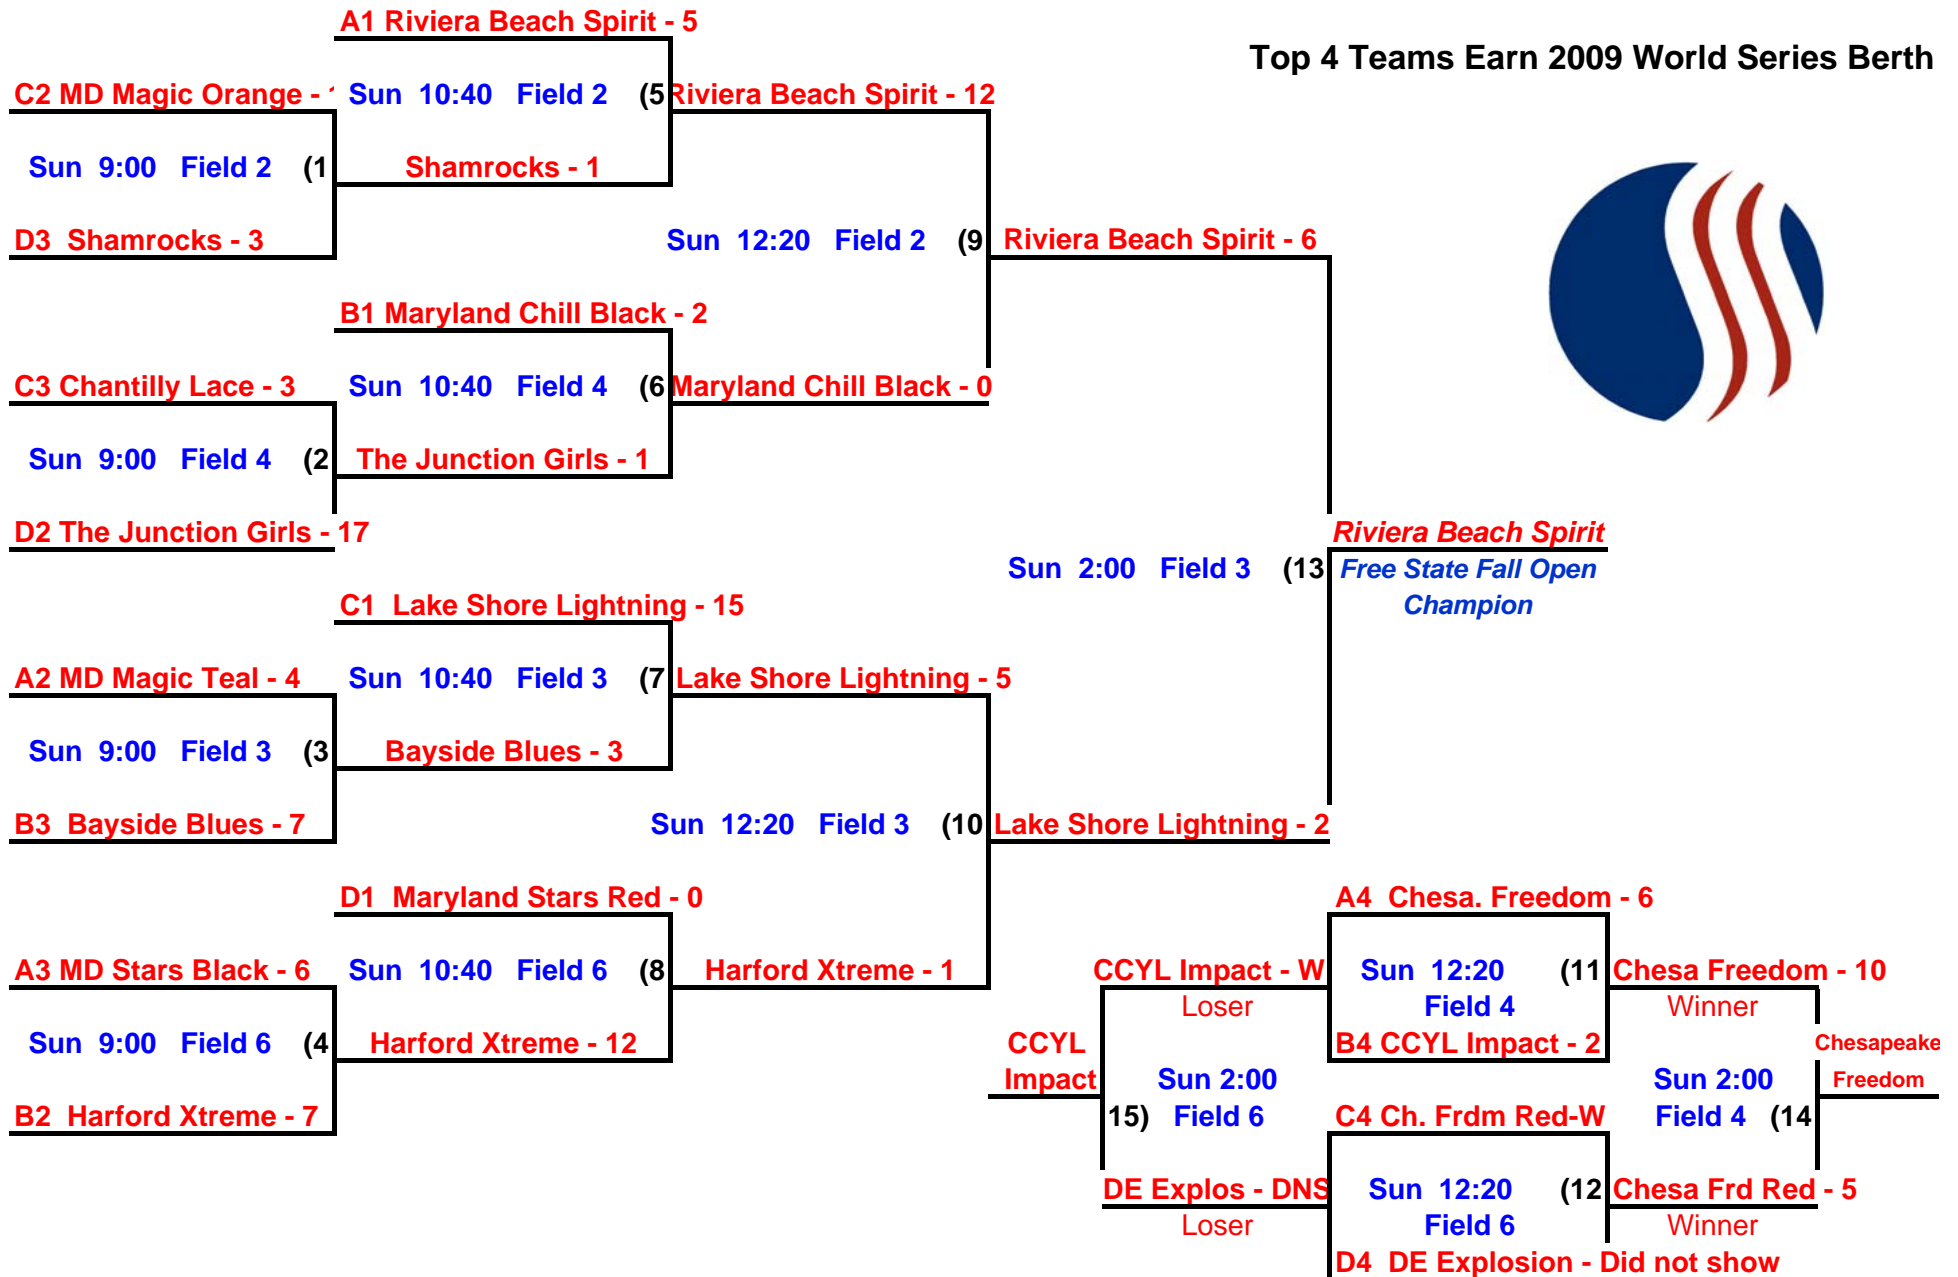

USSSA Free State Fall Open

Bachman Sports Complex, Glen Burnie, MD

15 & Under CHAMPIONSHIP PLAY - September 21, 2008

Top 4 Teams Earn 2009 World Series Berth