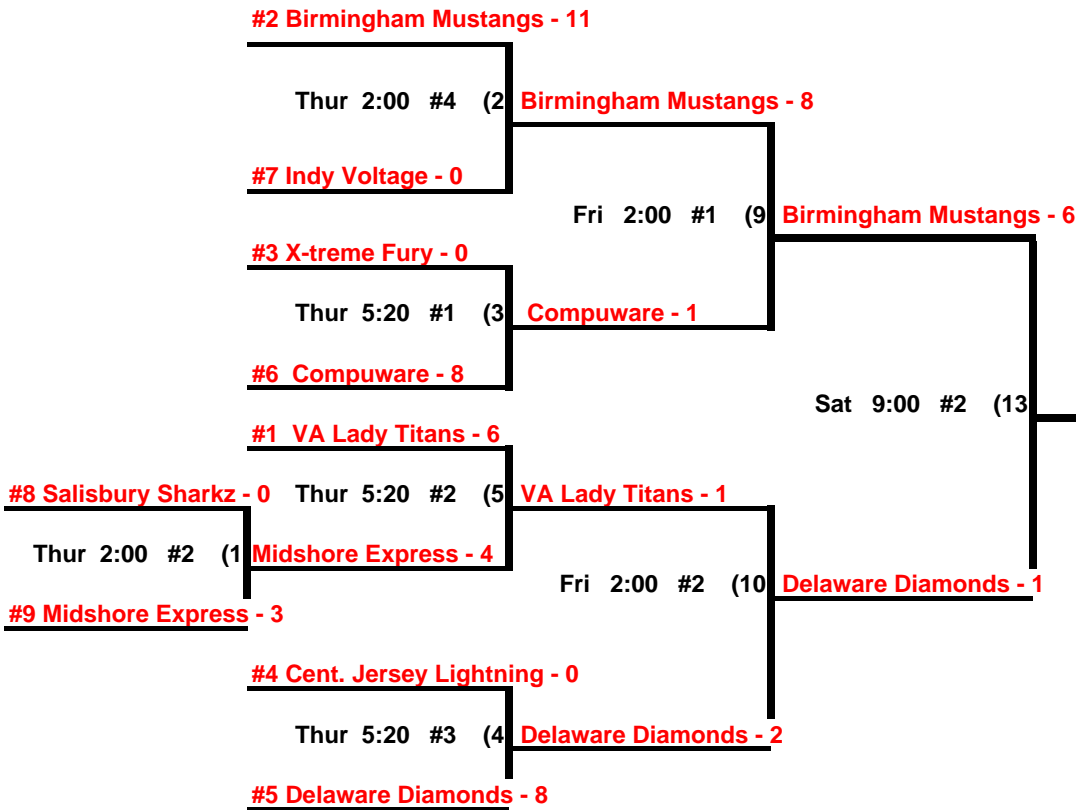

Winners' Bracket