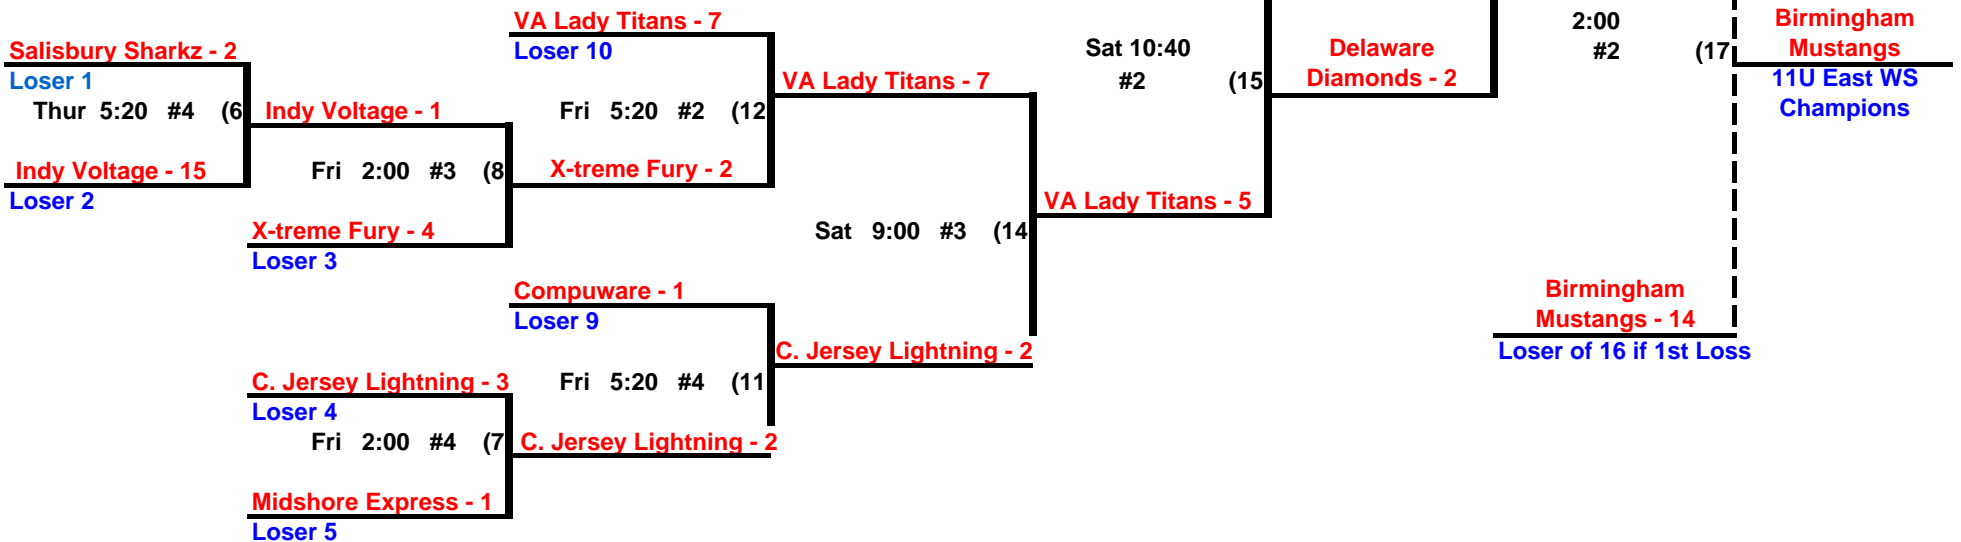

Pool C

| Day | Time | Teams | | Field |
|-----|-------|-------------------------------|------------------------------|-------|
| Wed | 9:00 | NWO Lady Irish (OH) - 12 | Heartbreakers Black (MD) - 1 | 3 |
| Wed | 9:00 | Lady Hornets (MD) - 5 | Delaware Explosions (DE) - 2 | 4 |
| Wed | 12:20 | NWO Lady Irish (OH) - 8 | Lady Hornets (MD) - 2 | 3 |
| Wed | 12:20 | Heartbreakers Black (MD) - 12 | Delaware Explosions (DE) - 1 | 4 |
| Wed | 3:40 | NWO Lady Irish (OH) - 2 | Delaware Explosions (DE) - 0 | 3 |
| Wed | 3:40 | Heartbreakers Black (MD) - 7 | Lady Hornets (MD) - 2 | 4 |

Pool D

| Day | Time | Teams | | Field |
|-----|-------|-----------------------------|-----------------------------|-------|
| Wed | 10:40 | Michigan Bulldogs (MI) - 9 | Heartbreakers Red (MD) - 7 | 1 |
| Wed | 10:40 | The Junction Girls (NY) - 9 | Delmarva Blazers (MD) - 1 | 2 |
| Wed | 2:00 | Michigan Bulldogs (MI) - 7 | The Junction Girls (NY) - 2 | 1 |
| Wed | 2:00 | Heartbreakers Red (MD) - 11 | Delmarva Blazers (MD) - 3 | 2 |
| Wed | 5:20 | Michigan Bulldogs (MI) - 12 | Delmarva Blazers (MD) - 2 | 1 |
| Wed | 5:20 | Heartbreakers Red (MD) - 9 | The Junction Girls (NY) - 2 | 2 |

Pool E

| Day | Time | Teams | | Field |
|-----|-------|-------------------------------|----------------------------|-------|
| Wed | 10:40 | Diamond State Swoop (DE) - 0 | Mason Dixon Blaze (PA) - 3 | 3 |
| Wed | 10:40 | Olney Cougars (MD) - 9 | Lady Orioles (MD) - 3 | 4 |
| Wed | 2:00 | Diamond State Swoop (DE) - 9 | Olney Cougars (MD) - 4 | 3 |
| Wed | 2:00 | Mason Dixon Blaze (PA) - 11 | Lady Orioles (MD) - 1 | 4 |
| Wed | 5:20 | Diamond State Swoop (DE) - 11 | Lady Orioles (MD) - 2 | 3 |
| Wed | 5:20 | Mason Dixon Blaze (PA) - 5 | Olney Cougars (MD) - 1 | 4 |

Winners' Bracket

2008 USSSA East World Series

July 22-26, 2008 - Salisbury, Maryland

11 & Under

Losers' Bracket

2008 USSSA East World Series

July 22-26, 2008 - Salisbury, Maryland

13 & Under Winners' Bracket