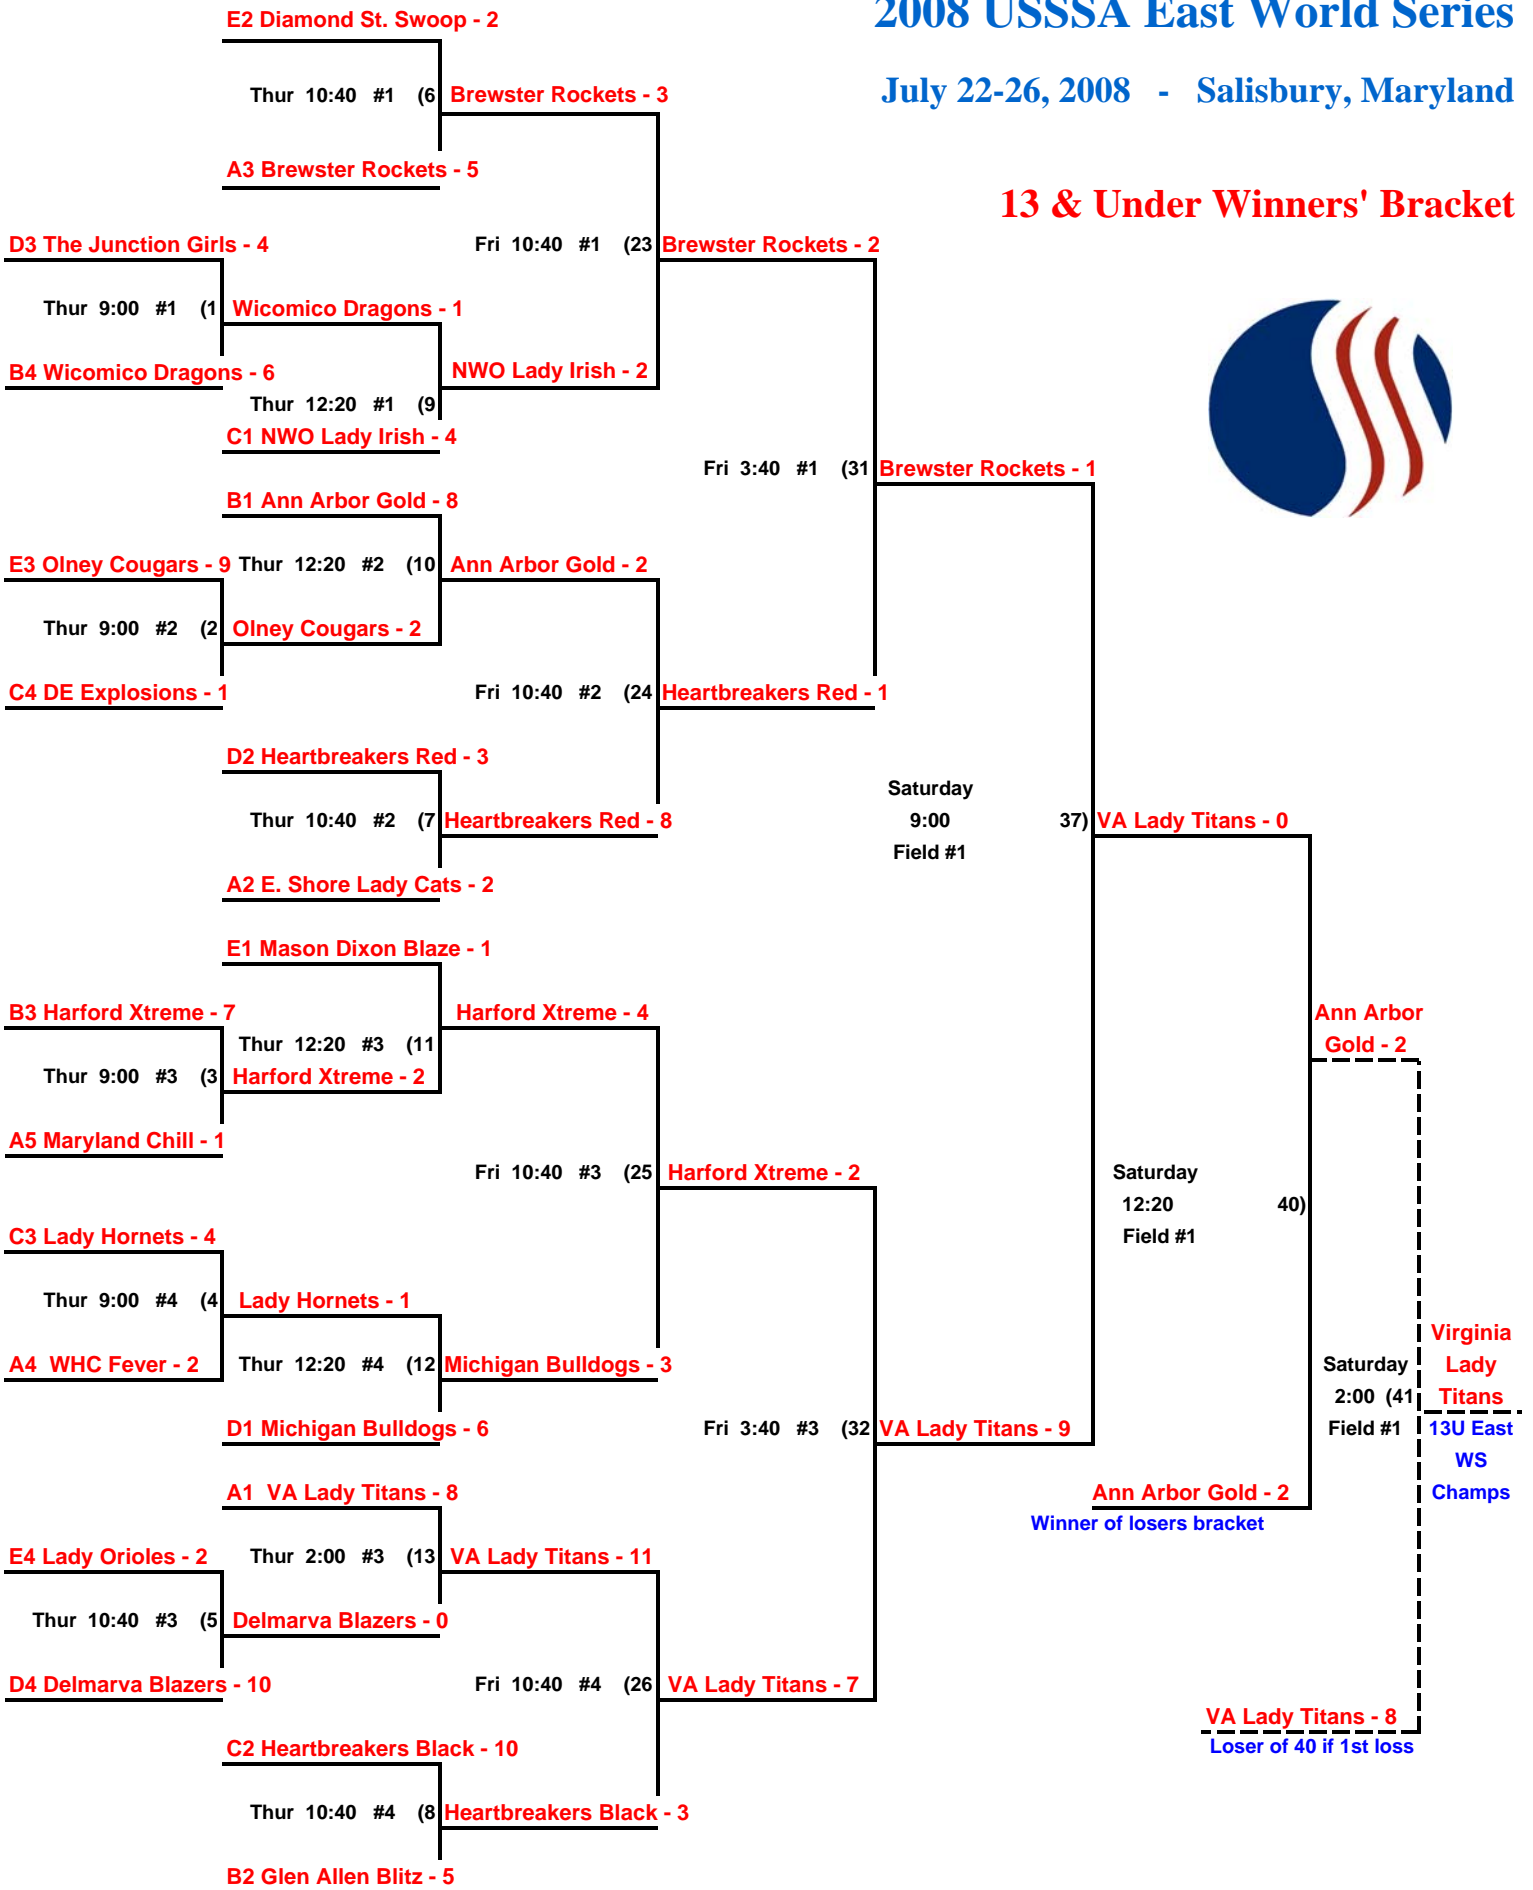

Pool C

| Day | Time | Teams | | Field |
|-----|-------|-------------------------------|------------------------------|-------|
| Wed | 9:00 | NWO Lady Irish (OH) - 12 | Heartbreakers Black (MD) - 1 | 3 |
| Wed | 9:00 | Lady Hornets (MD) - 5 | Delaware Explosions (DE) - 2 | 4 |
| Wed | 12:20 | NWO Lady Irish (OH) - 8 | Lady Hornets (MD) - 2 | 3 |
| Wed | 12:20 | Heartbreakers Black (MD) - 12 | Delaware Explosions (DE) - 1 | 4 |
| Wed | 3:40 | NWO Lady Irish (OH) - 2 | Delaware Explosions (DE) - 0 | 3 |
| Wed | 3:40 | Heartbreakers Black (MD) - 7 | Lady Hornets (MD) - 2 | 4 |

Pool D

| Day | Time | Teams | | Field |
|-----|-------|-----------------------------|-----------------------------|-------|
| Wed | 10:40 | Michigan Bulldogs (MI) - 9 | Heartbreakers Red (MD) - 7 | 1 |
| Wed | 10:40 | The Junction Girls (NY) - 9 | Delmarva Blazers (MD) - 1 | 2 |
| Wed | 2:00 | Michigan Bulldogs (MI) - 7 | The Junction Girls (NY) - 2 | 1 |
| Wed | 2:00 | Heartbreakers Red (MD) - 11 | Delmarva Blazers (MD) - 3 | 2 |
| Wed | 5:20 | Michigan Bulldogs (MI) - 12 | Delmarva Blazers (MD) - 2 | 1 |
| Wed | 5:20 | Heartbreakers Red (MD) - 9 | The Junction Girls (NY) - 2 | 2 |

Winners' Bracket

2008 USSSA East World Series

July 22-26, 2008 - Salisbury, Maryland

11 & Under

Losers' Bracket

2008 USSSA East World Series

July 22-26, 2008 - Salisbury, Maryland

13 & Under Winners' Bracket