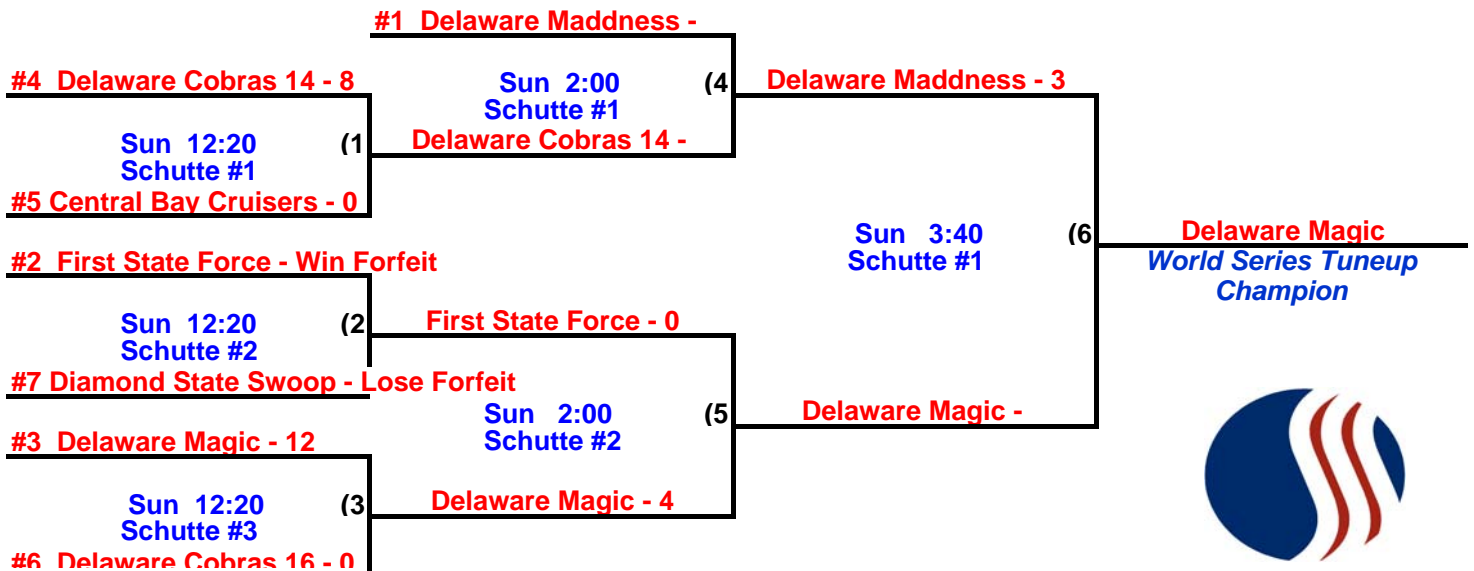

Schutte Park 4 – 14 & Under / 16 & Under				
Time	Team 1	Score	Team 2	Score
9:00 am	Lady Blue Rocks	4	Angels 14U	5
10:30 am	Lady Blue Rocks	2	DE Explosions	2
12:00 pm	DE Maddness	5	Delaware Magic Blue	3
1:30 pm	DE Maddness	4	Diamond State Swoop	0
3:00 pm	DE Cobras 16U	1	Delaware Magic Blue	12
4:30 pm	1 st State Force	9	Diamond State Swoop	0
6:00 pm	Diamond State Swoop	0	Delaware Magic Blue	9

USSSA World Series Tuneup

Dover, Delaware

July 13, 2008

10 & Under CHAMPIONSHIP PLAY

12 & Under CHAMPIONSHIP PLAY

16 & Under CHAMPIONSHIP PLAY

14 & Under
CHAMPIONSHIP PLAY