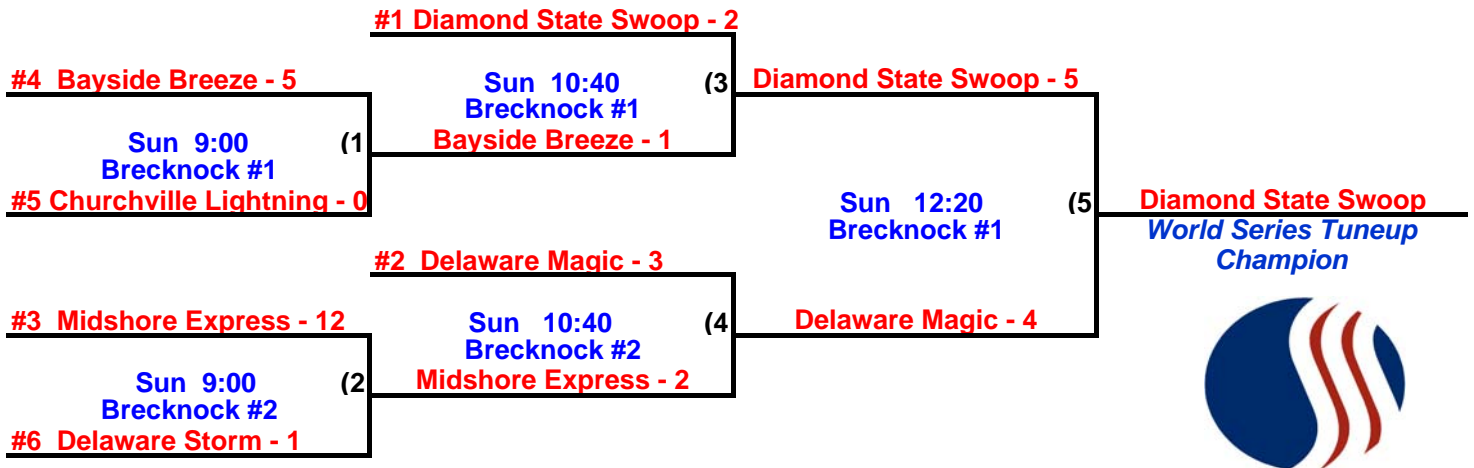

USSSA World Series Tuneup

Dover, Delaware

July 13, 2008

10 & Under CHAMPIONSHIP PLAY