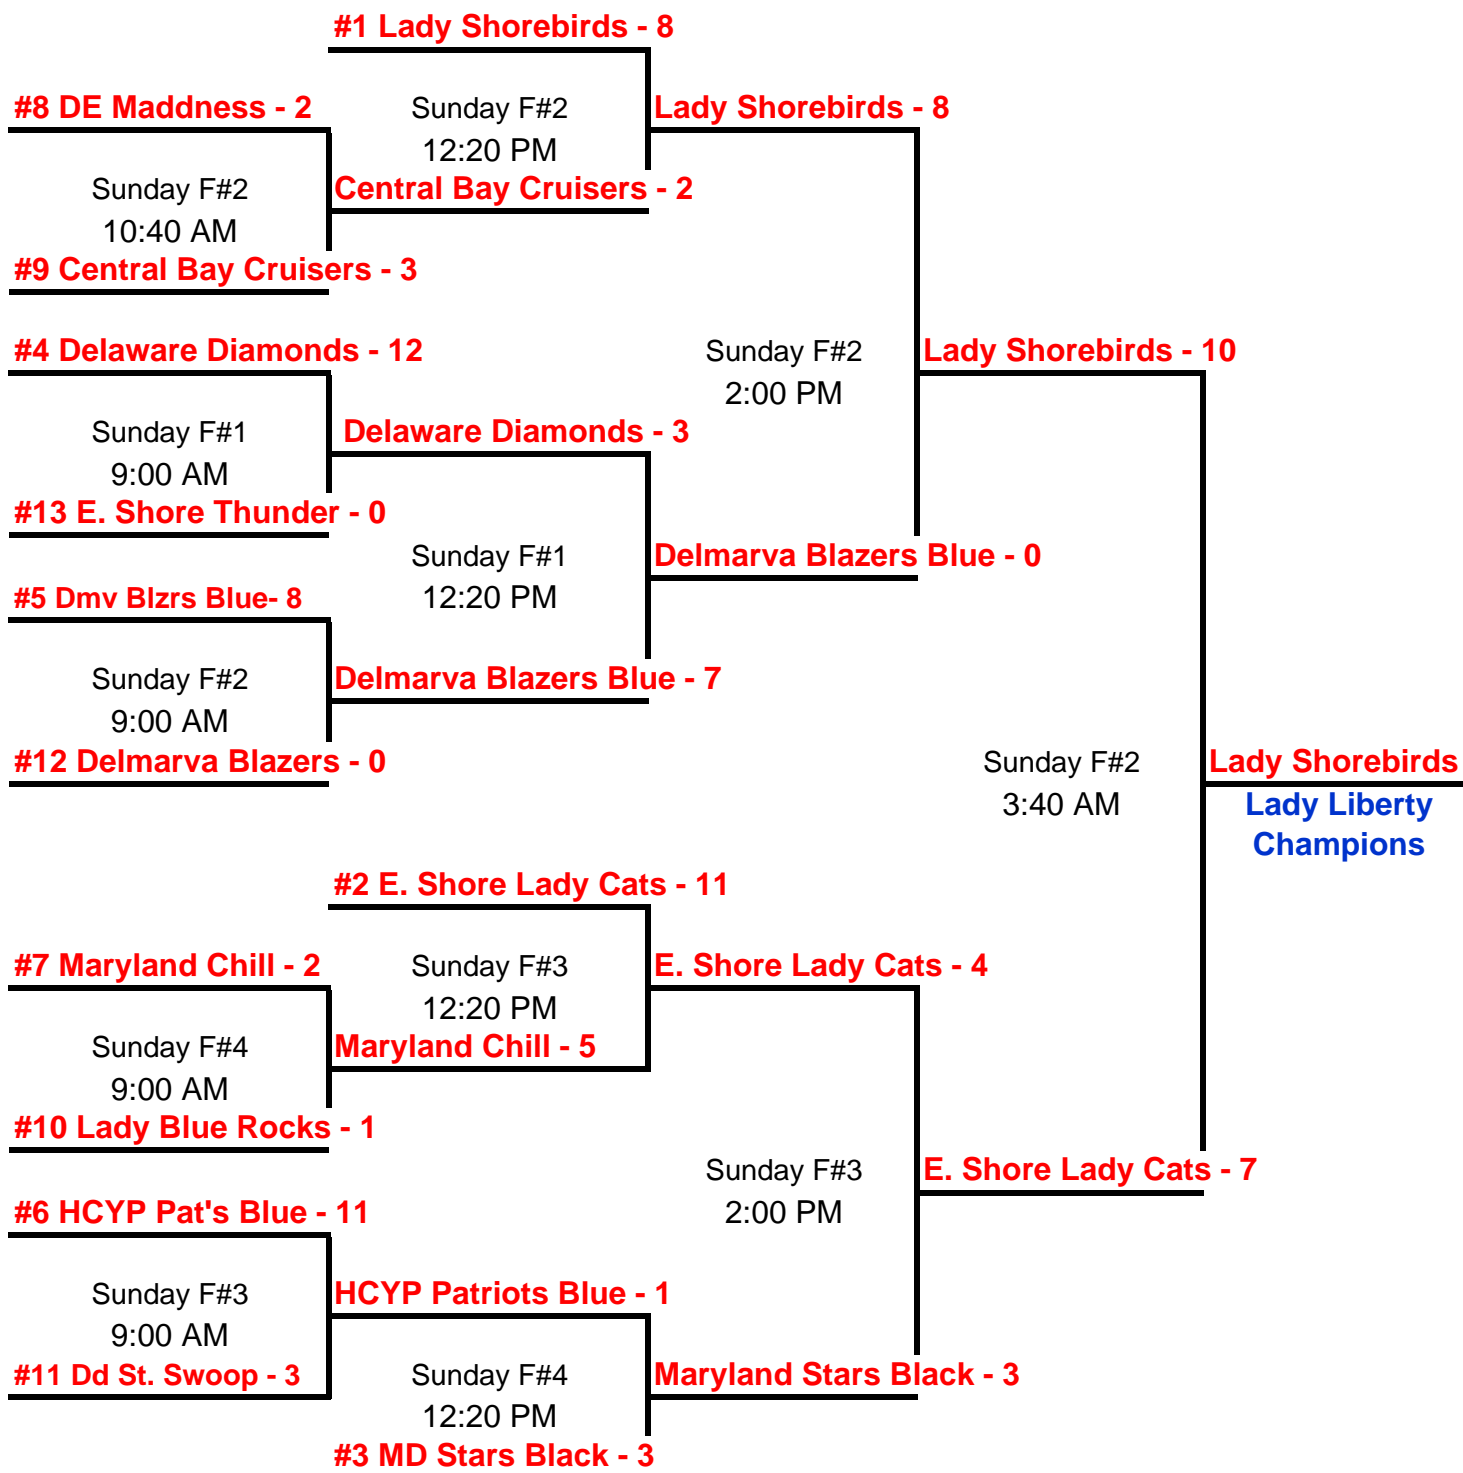

16 & Under CHAMPIONSHIP PLAY
Henry S. Parker Complex