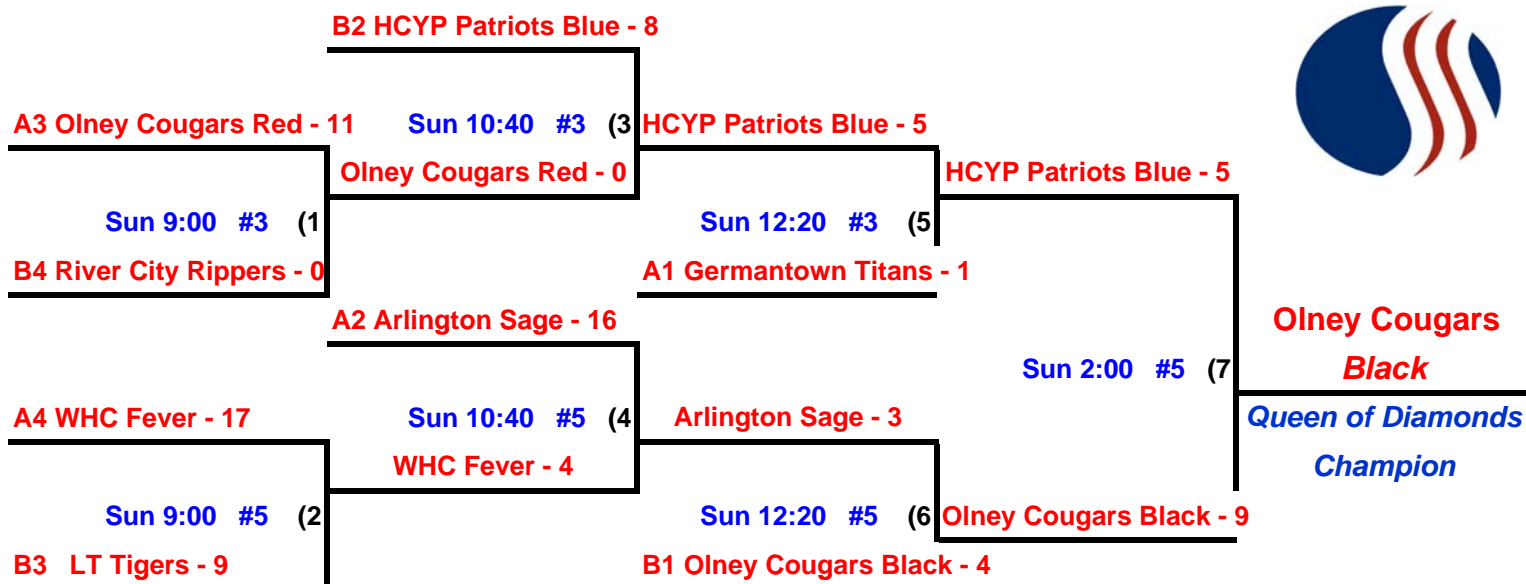

2008 USSSA Freeman Memorial Queen of Diamonds

Olney Sports Complex - Olney, Maryland

12 & Under POOL PLAY - June 28

Pool A
Arlington Sage
Germantown Titans
Olney Cougars Red
WHC Fever

Pool B
HCYP Patriots Blue
LT Tigers
Olney Cougars Black
River City Rippers

POOL A

Day	Time			Field #
Sat	8:30	WHC Fever - 1	Arlington Sage - 9	2
Sat	8:30	Germantown Titans - 5	Olney Cougars Red - 2	3
Sat	11:30	WHC Fever - 5	Germantown Titans - 17	2
Sat	11:30	Arlington Sage - 11	Olney Cougars Red - 2	3
Sat	2:30	Arlington Sage - 2	Germantown Titans - 8	2
Sat	2:30	WHC Fever - 7	Olney Cougars Red - 11	3

POOL B

Day	Time			Field #
Sat	10:00	HCYP Patriots Blue - 26	LT Tigers - 3	2
Sat	10:00	River City Rippers - 0	Olney Cougars Black - 10	3
Sat	1:00	HCYP Patriots Blue - 12	River City Rippers - 1	2
Sat	1:00	LT Tigers - 1	Olney Cougars Black - 13	3
Sat	4:00	LT Tigers - 10	River City Rippers - 7	2
Sat	4:00	HCYP Patriots Blue - 3	Olney Cougars Black - 8	3

12 & Under CHAMPIONSHIP PLAY - June 29