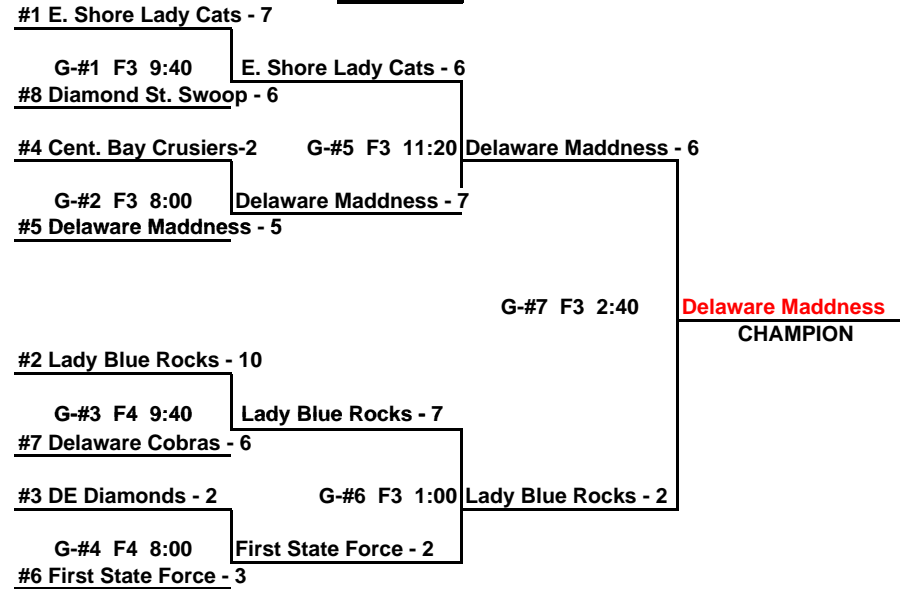

14U
1- Eastern Shore Lady Cats
2- Delaware Magic Red
3- Central Bay Cruisers
4- Delaware Explosions
5- Delaware Riptide
6- Delaware Storm Black
7- Delaware Storm
8- Diamond St. Swoop Blue
9- Delaware Diamonds Black
10- Diamond St. Swoop Green
11- Delaware Cobras Black

16U
1- Central Bay Cruisers
2- Delaware Cobras 16U
3- Delaware Maddness
4- Delaware Diamonds Teal
5- Diamond State Swoop
6- Eastern Shore Lady Cats
7- First State Force
8- Lady Blue Rocks

18U
1- Delaware Diamonds Silver
2- Delaware Cobras 18U
3- Sussex Chix
4- Delaware Stars
5- Sussex Storm
6- East Coast X-Plosion

Time	Age	Field #4	Score	Age	Field #6	Score	Age	Laurel High School	Score
8:00	16U	Central Bay Cruisers	5				18U	Delaware Stars	1
		Delaware Maddness	4					East Coast X-Plosions	2
9:30	16U	Delaware Cobras	1	10U	Diamond State Swoop	3	18U	Delaware Stars	2
		Lady Blue Rocks	4		MidShore Express	0		Sussex Storm	3
11:00	16U	Central Bay Cruisers	3	10U	Delaware Magic	14	18U	Sussex Chix	2
		Lady Blue Rocks	11		MidShore Express	2		Sussex Storm	4
12:30	16U	Delaware Maddness	6	10U	Delaware Magic	9	18U	Delaware Cobras	2
		Delaware Cobras	0		Diamond State Swoop	0		East Coast X-Plosions	4
2:00	16U	Delaware Maddness	3	10U	Diamond State Swoop	6	18U	Delaware Diamonds Silver	0
		Lady Blue Rocks	4		MidShore Express	5		Delaware Stars	0
3:30	16U	Eastern Shore Lady Cats	14	10U	Delaware Magic	12	18U	Delaware Cobras	4
		Diamond State Swoop	0		MidShore Express	1		Sussex Storm	2
5:00	16U	Eastern Shore Lady Cats	7	10U	Delaware Magic	4			
		First State Force	2		Diamond State Swoop	0			
6:30	16U	Delaware Diamonds Teal	9						
		Diamond State Swoop	0						

DELAWARE USSSA STATE CHAMPIONSHIPS - Sunday, June 22

12 & Under

14 & Under

10 & Under

1st - Delaware Magic, 4-0
 2nd - Diamond State Swoop, 2-2
 3rd - Midshore Express, 0-4

16 & Under

18 & Under