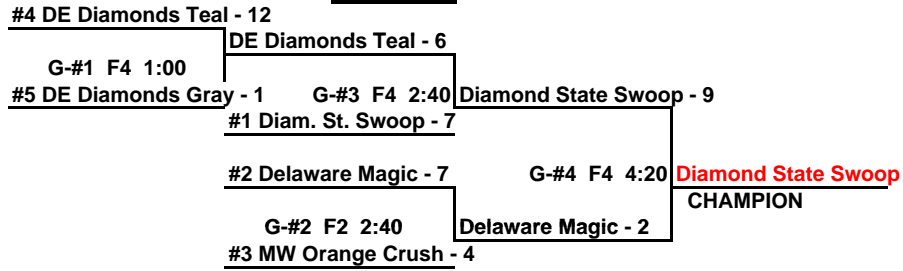

DELAWARE USSSA STATE CHAMPIONSHIPS - Sunday, June 22

12 & Under