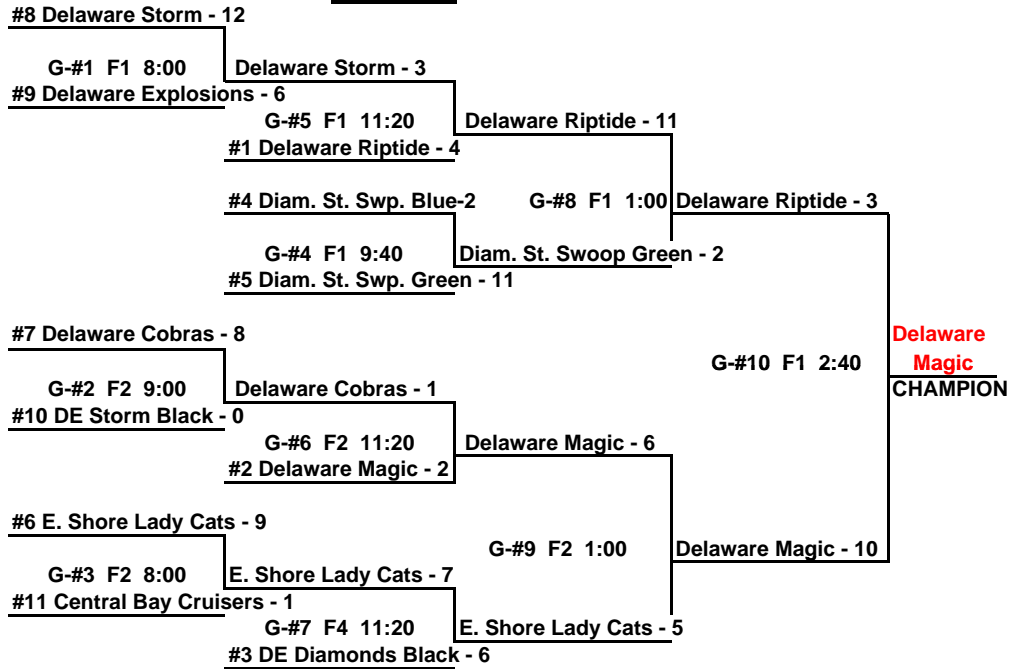

14 & Under