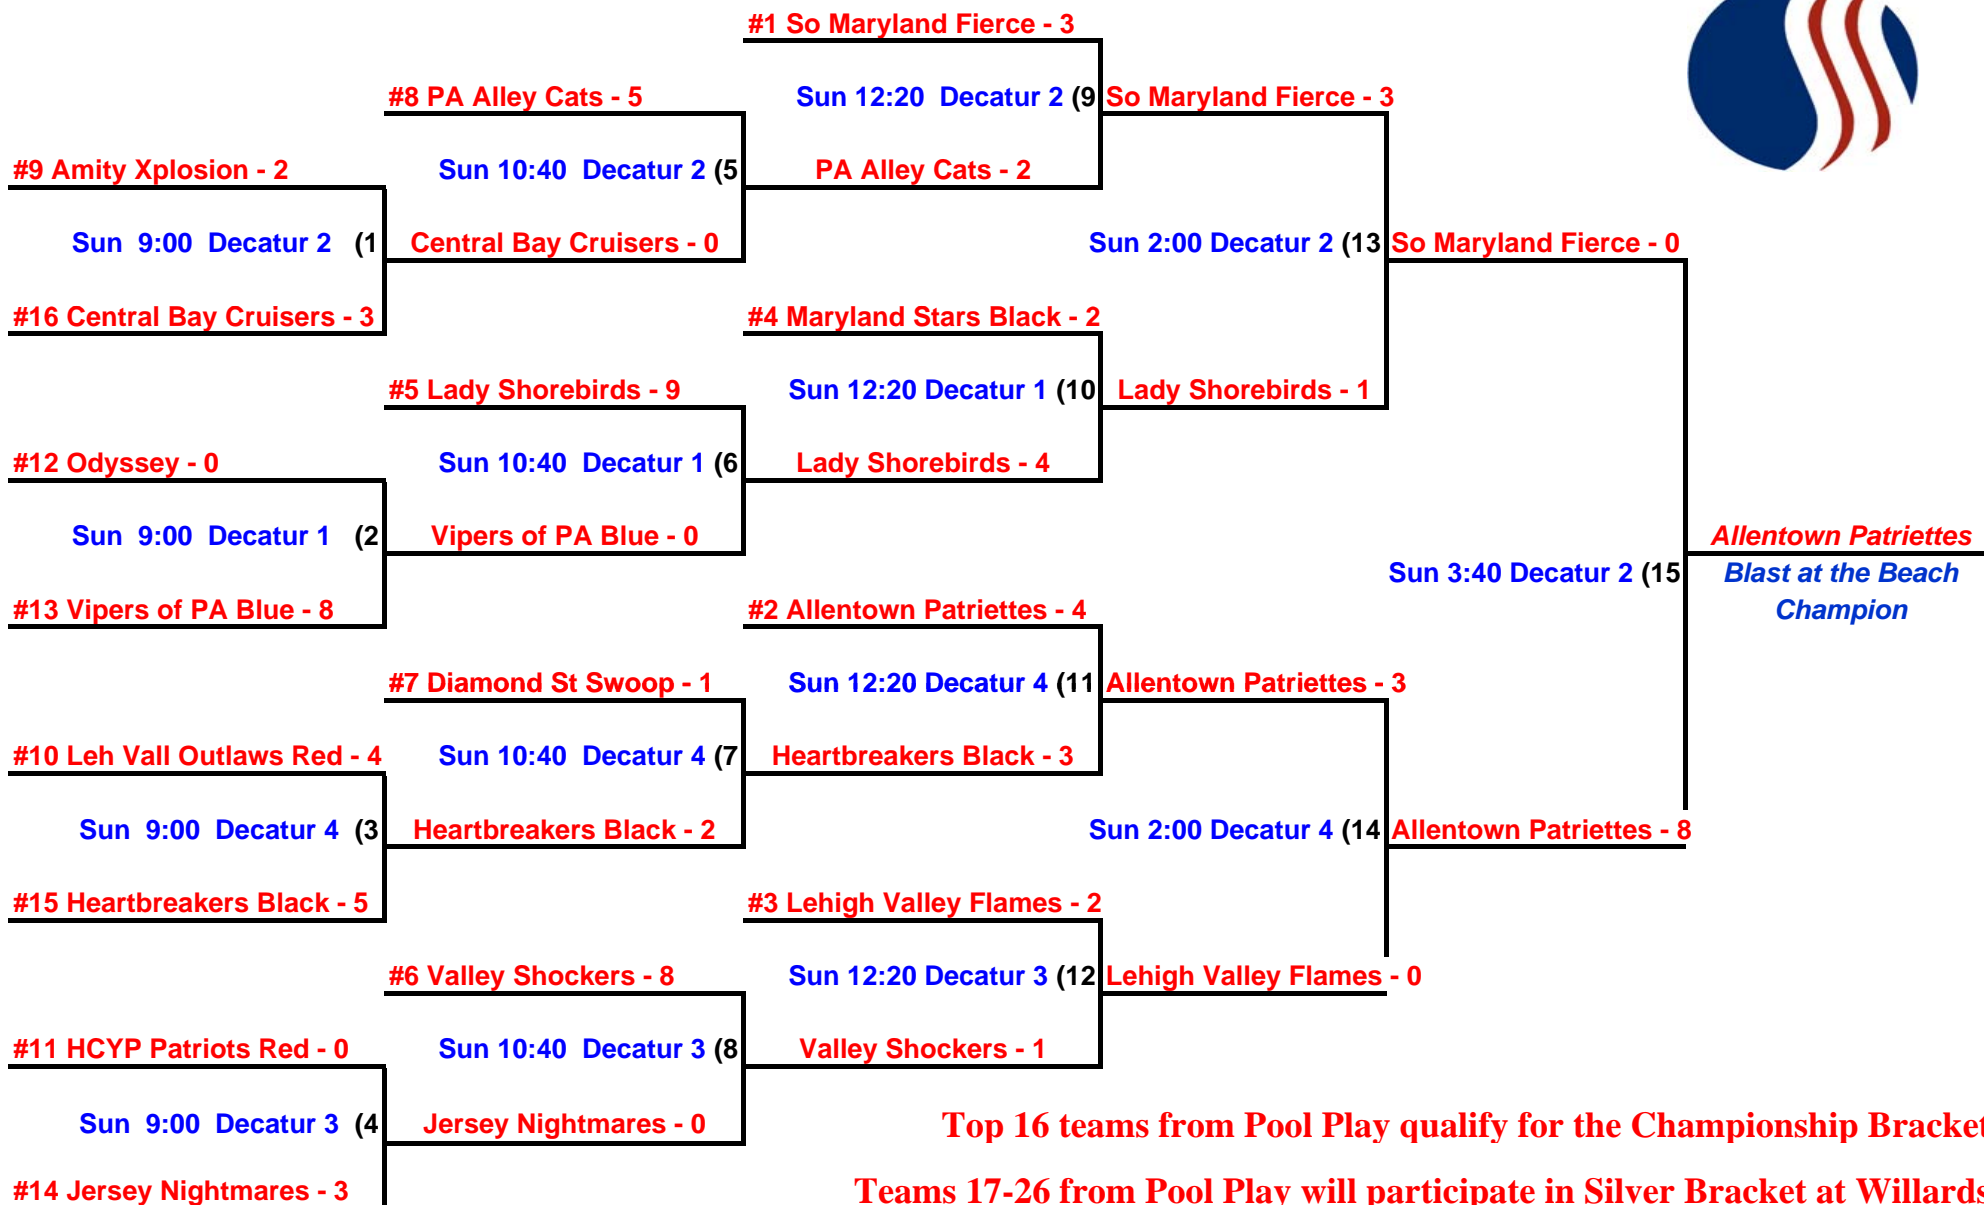

USSSA Blast at the Beach - June 15, 2008

Stephen Decatur High/Middle School - Berlin, MD

16 & Under CHAMPIONSHIP BRACKET

Top 16 teams from Pool Play qualify for the Championship Bracket
Teams 17-26 from Pool Play will participate in Silver Bracket at Willards
Teams 27 & 28 will play consolation game at Decatur #3 at 2:00