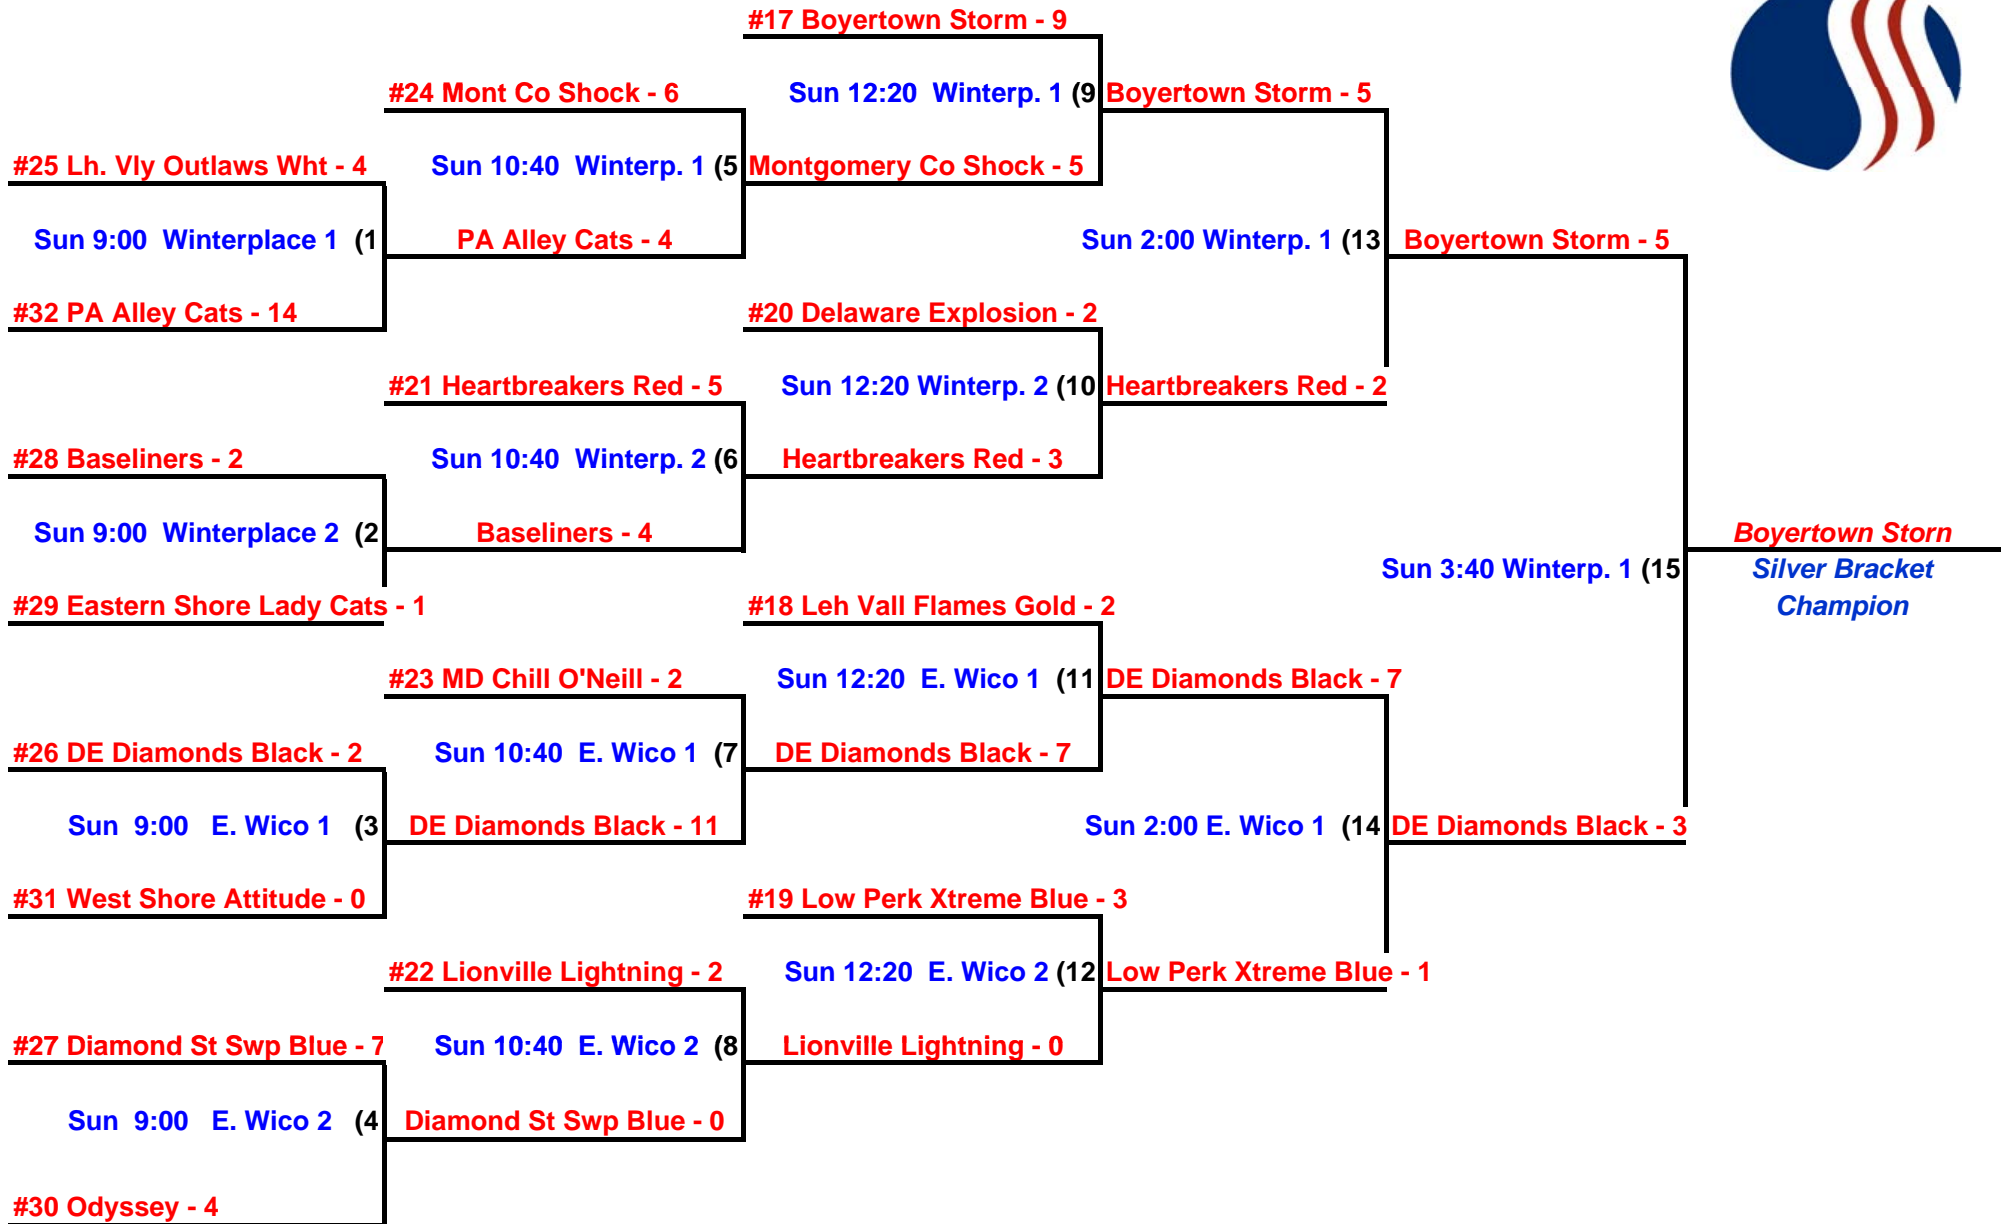

USSSA Blast at the Beach - June 15, 2008

Winterplace Park and East Wicomico L.L. - Salisbury, MD

14 & Under SILVER BRACKET