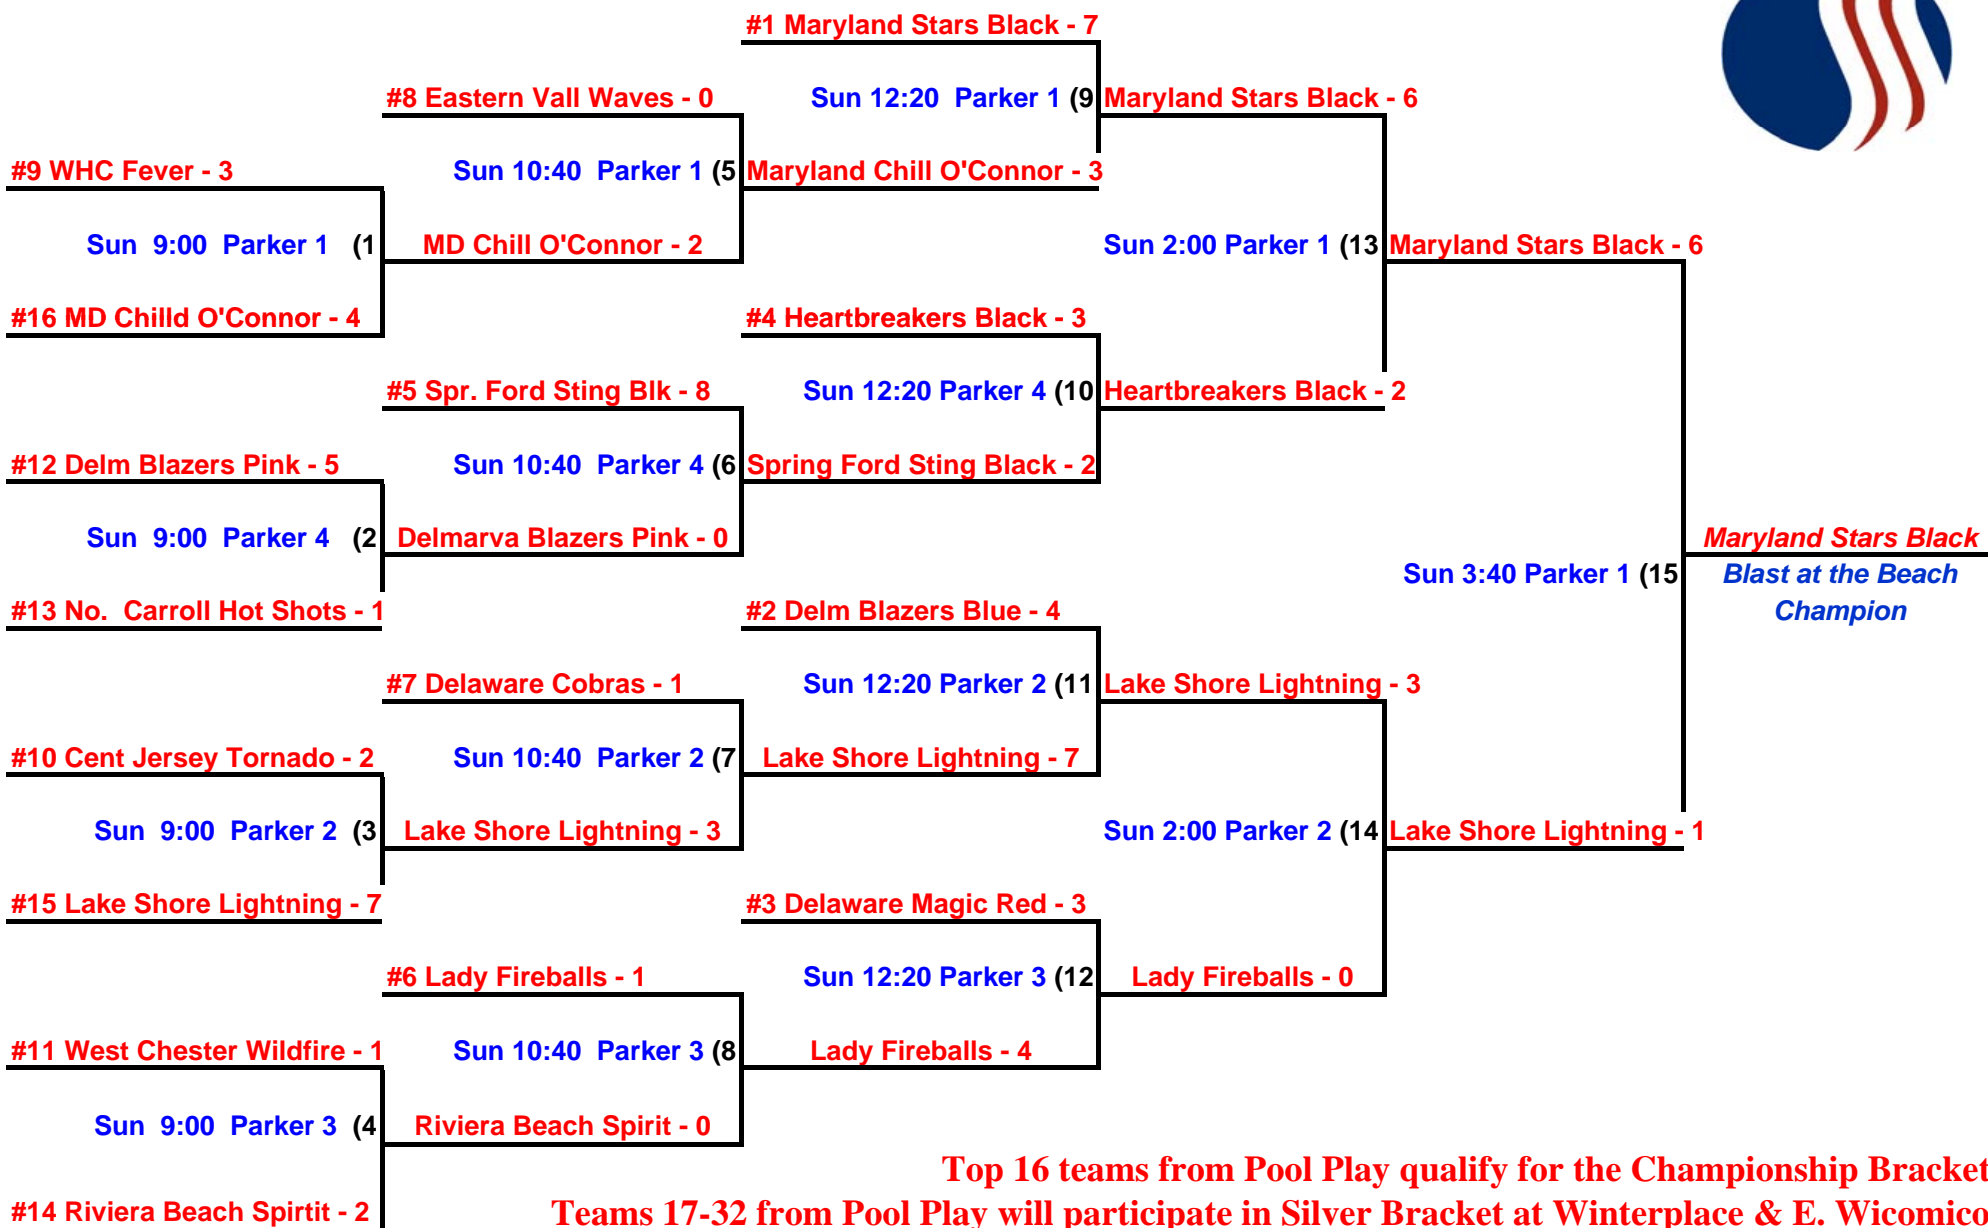

USSSA Blast at the Beach - June 15, 2008

Henry S. Parker Athletic Complex - Salisbury, MD

14 & Under CHAMPIONSHIP BRACKET

Top 16 teams from Pool Play qualify for the Championship Bracket
Teams 17-32 from Pool Play will participate in Silver Bracket at Winterplace & E. Wicomico
Teams 33-42 from Pool Play will participate in Bronze Bracket at Willards
Teams 43-46 will play consolation pool at E. Wicomico