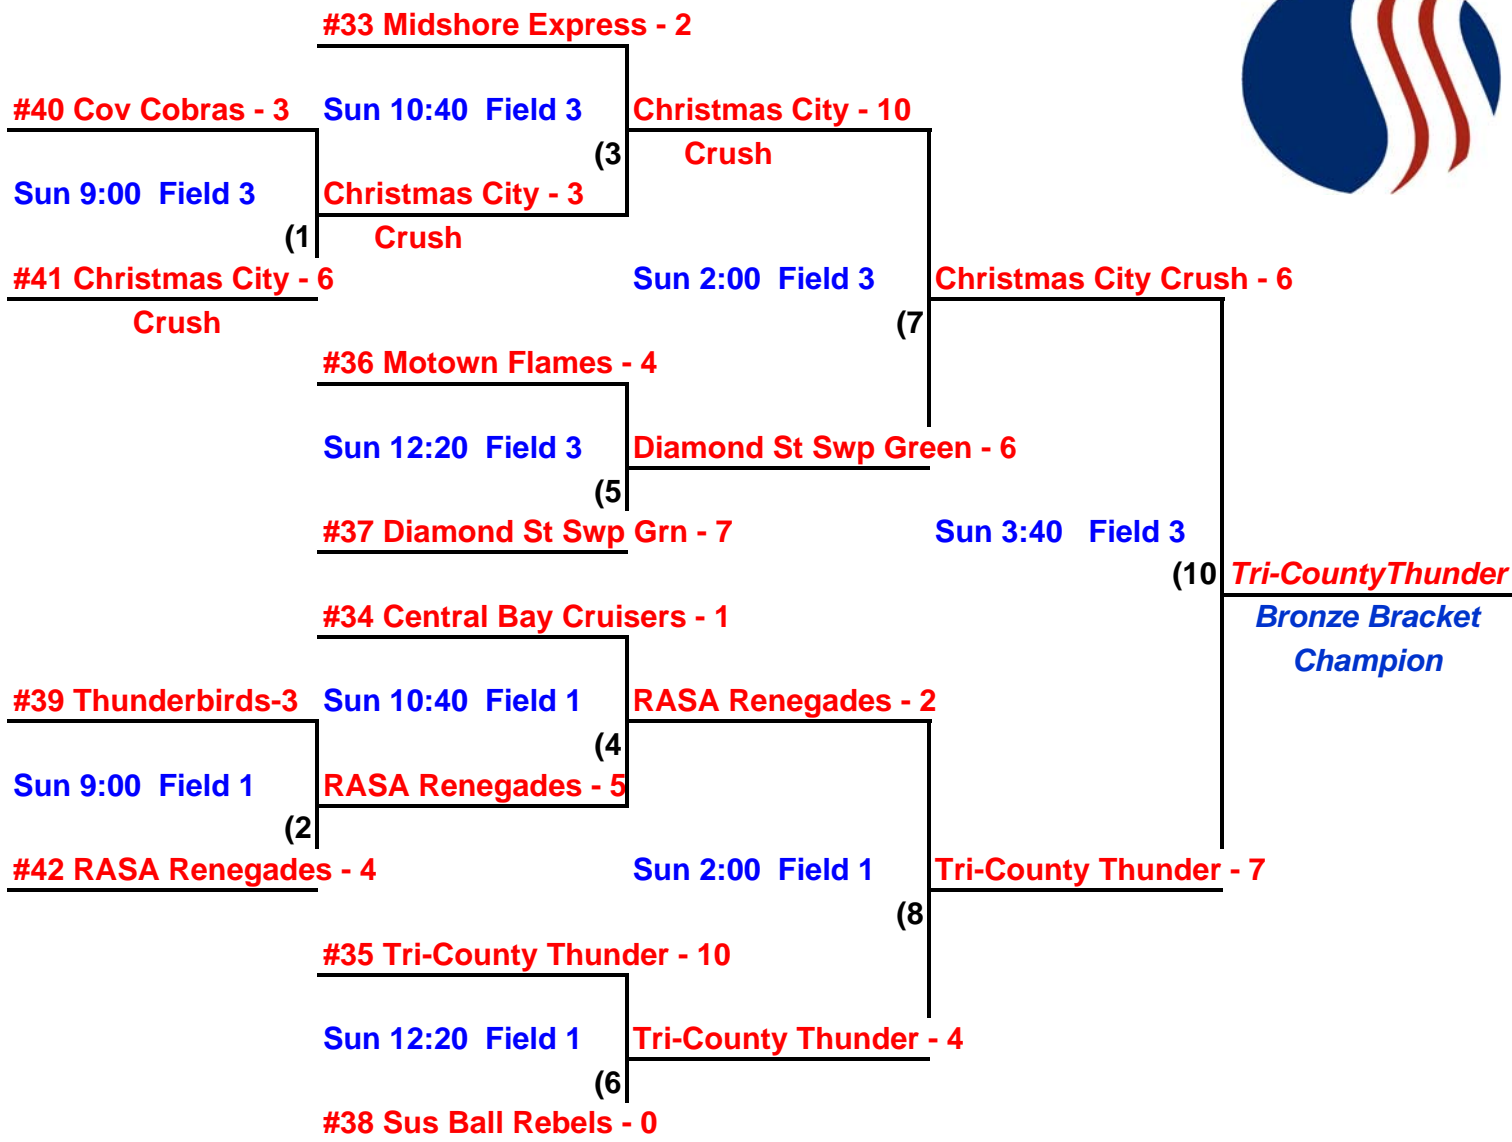

USSSA Blast at the Beach

June 15, 2008

Eastside Youth Sports Complex

Willards, Maryland

14 & Under Bronze Bracket