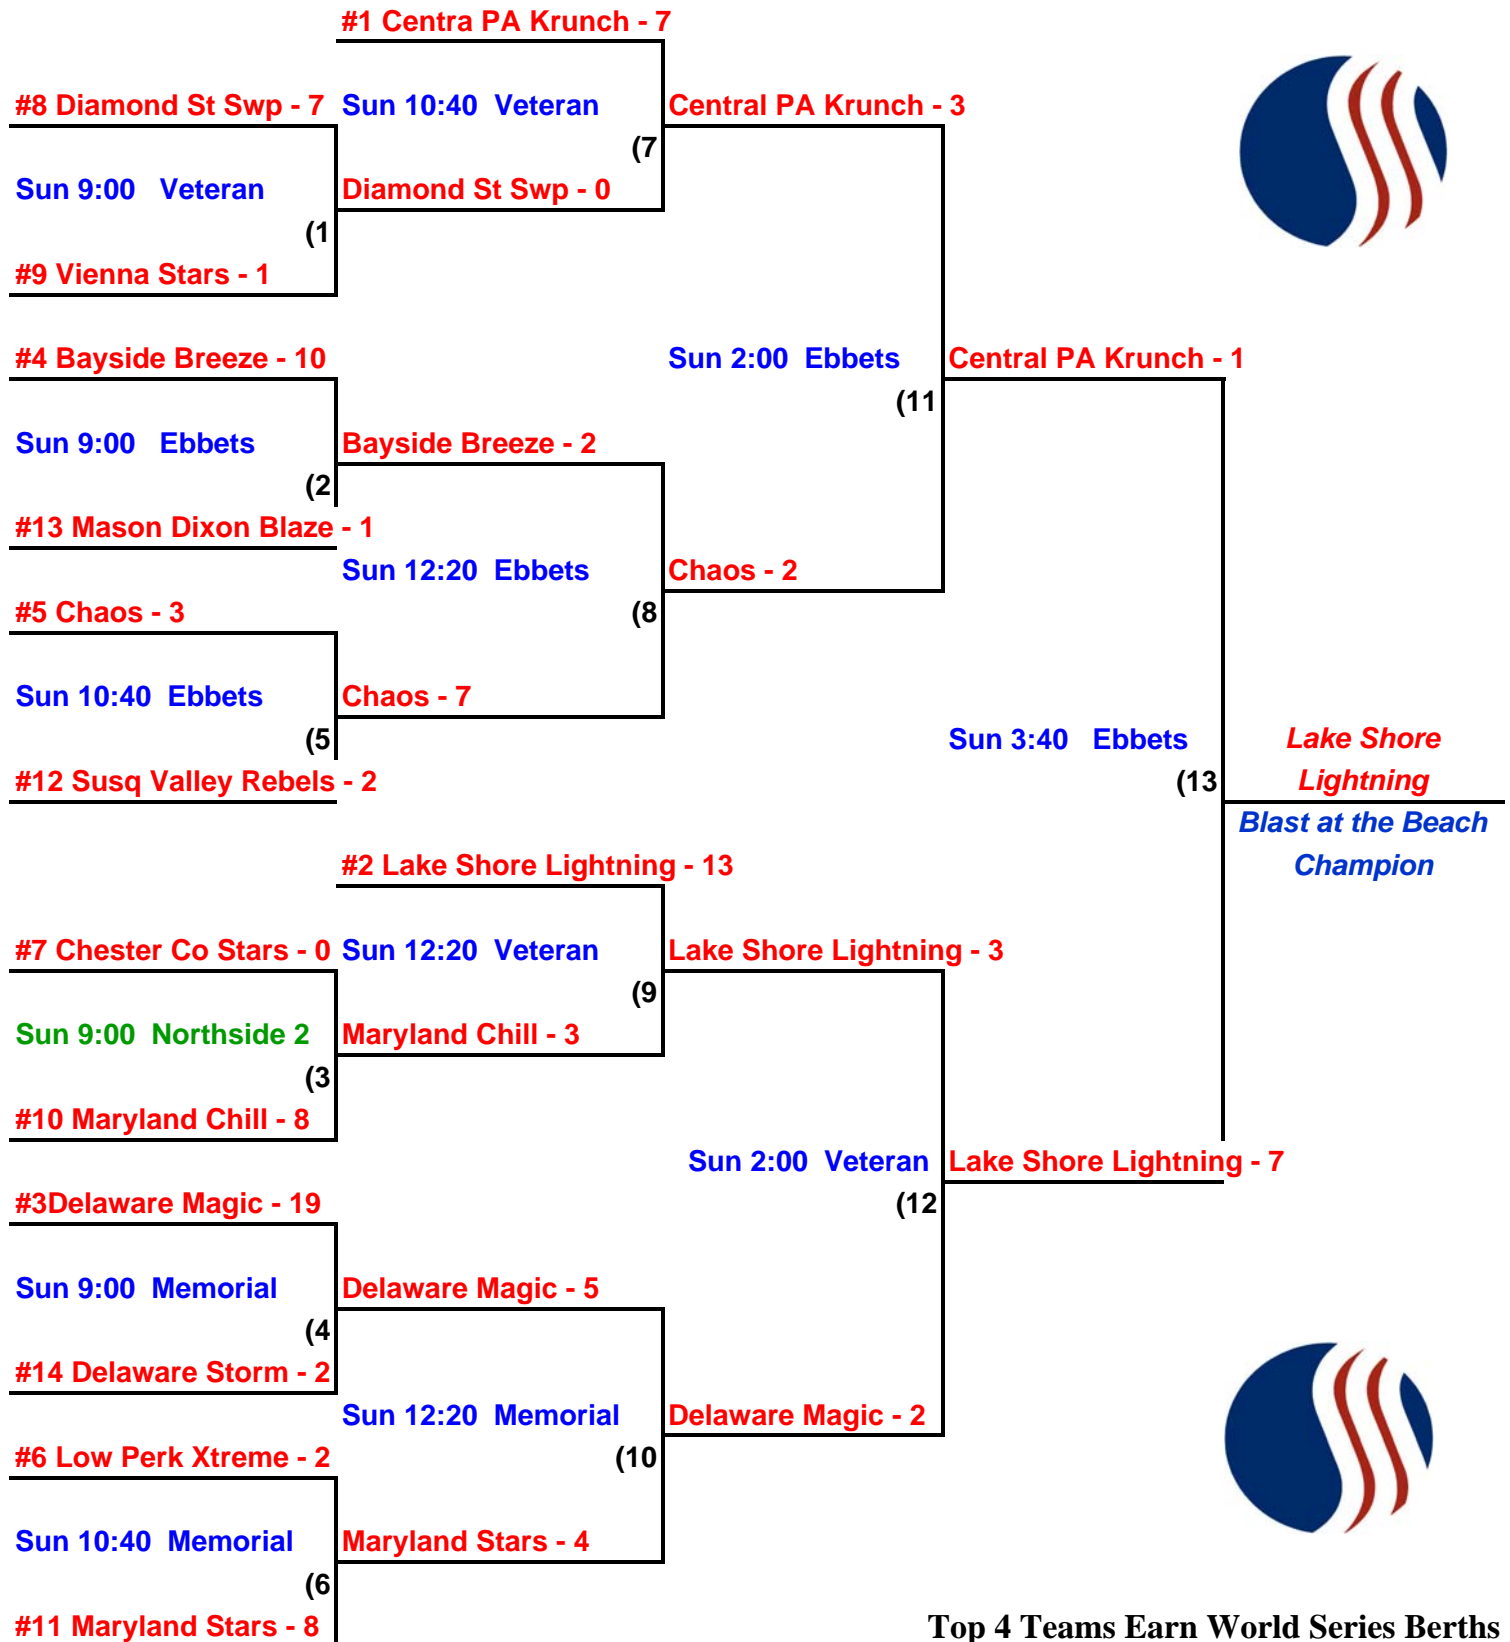

## 10 & Under CHAMPIONSHIP PLAY

Note: Game 3 played at  
Northside Park in OC

Top 4 Teams Earn World Series Berths