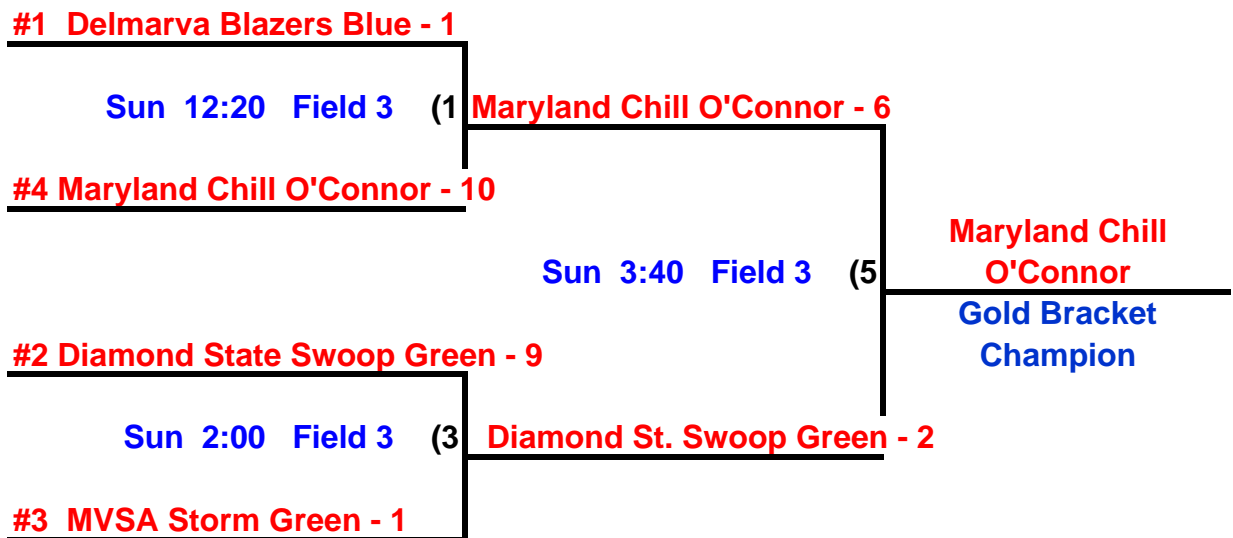

2008 USSSA Charm City Challenge

Bachman Sports Complex - Glen Burnie, Maryland

14 & Under CHAMPIONSHIP PLAY - May 25, 2008

GOLD BRACKET

Top 2 Teams in Gold Earn World Series Berth

SILVER BRACKET

2008 USSSA Charm City Challenge

Bachman Sports Complex - Glen Burnie, Maryland

16 & Under POOL PLAY - May 24-25, 2008

Churchville Lightning

Teams

Delaware Maddness

HCYP Patriots Red

MVSA Storm Green

Delmarva Blazers

Lady Blue Rocks

MVSA Storm Yellow

Eastern Shore Lady Cats

Maryland Stars Black

Southern MD Xtreme

Day	Time	Teams		Field
Sat	9:00	MVSA Storm Yellow - 0	HCYP Patriots Red - 6	2
Sat	9:00	Southern MD Xtreme - 0	MVSA Storm Green - 10	3
Sat	9:00	Maryland Stars Black - 5	Churchville Lightning - 2	5
Sat	10:30	MVSA Storm Yellow - 0	Delmarva Blazers - 1	2
Sat	10:30	Southern MD Xtreme - 2	Lady Blue Rocks - 4	3
Sat	10:30	Maryland Stars Black - 7	Eastern Shore Lady Cats - 2	5
Sat	12:00	HCYP Patriots Red - 3	Lady Blue Rocks - 3	3
Sat	12:00	MVSA Storm Green - 9	Delaware Maddness - 3	4
Sat	12:00	Churchville Lightning - 7	Eastern Shore Lady Cats - 4	5
Sat	1:30	Maryland Stars Black - 9	Delaware Maddness - 4	4
Sat	1:30	Churchville Lightning - 6	MVSA Storm Yellow - 0	5
Sat	1:30	Southern MD Xtreme - 4	Delmarva Blazers - 3	6
Sat	3:00	MVSA Storm Green - 2	Eastern Shore Lady Cats - 8	4
Sat	3:00	MVSA Storm Yellow - 2	Lady Blue Rocks - 2	5
Sat	3:00	HCYP Patriots Red - 9	Delmarva Blazers - 0	6
Sat	4:30	Churchville Lightning - 9	Delaware Maddness - 6	3
Sat	4:30	MVSA Storm Green - 6	Maryland Stars Black - 5	4
Sat	4:30	Southern MD Xtreme - 2	HCYP Patriots Red - 6	6
Sat	6:00	Delmarva Blazers - 1	Delaware Maddness - 6	3
Sat	6:00	Lady Blue Rocks - 0	Eastern Shore Lady Cats - 6	6
Sun	9:00	Maryland Stars Black - 7	HCYP Patriots Red - 3	1
Sun	9:00	MVSA Storm Green - 1	Churchville Lightning - 2	2
Sun	9:00	Southern MD Xtreme - 5	MVSA Storm Yellow - 3	4
Sun	10:30	Eastern Shore Lady Cats - 13	Delmarva Blazers - 5	1
Sun	10:30	Lady Blue Rocks - 3	Delaware Maddness - 0	4