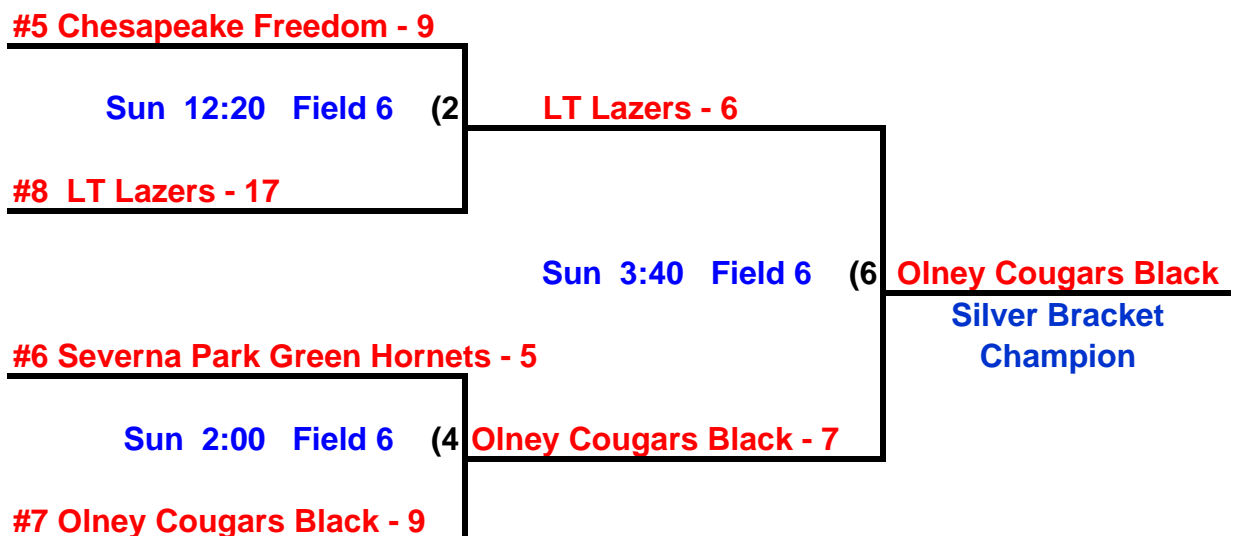

2008 USSSA Charm City Challenge

Bachman Sports Complex - Glen Burnie, Maryland

14 & Under CHAMPIONSHIP PLAY - May 25, 2008

GOLD BRACKET

Top 2 Teams in Gold Earn World Series Berth

SILVER BRACKET

2008 USSSA Charm City Challenge

Bachman Sports Complex - Glen Burnie, Maryland

16 & Under POOL PLAY - May 24-25, 2008

Churchville Lightning

Teams

Delaware Maddness

HCYP Patriots Red

MVSA Storm Green

Delmarva Blazers