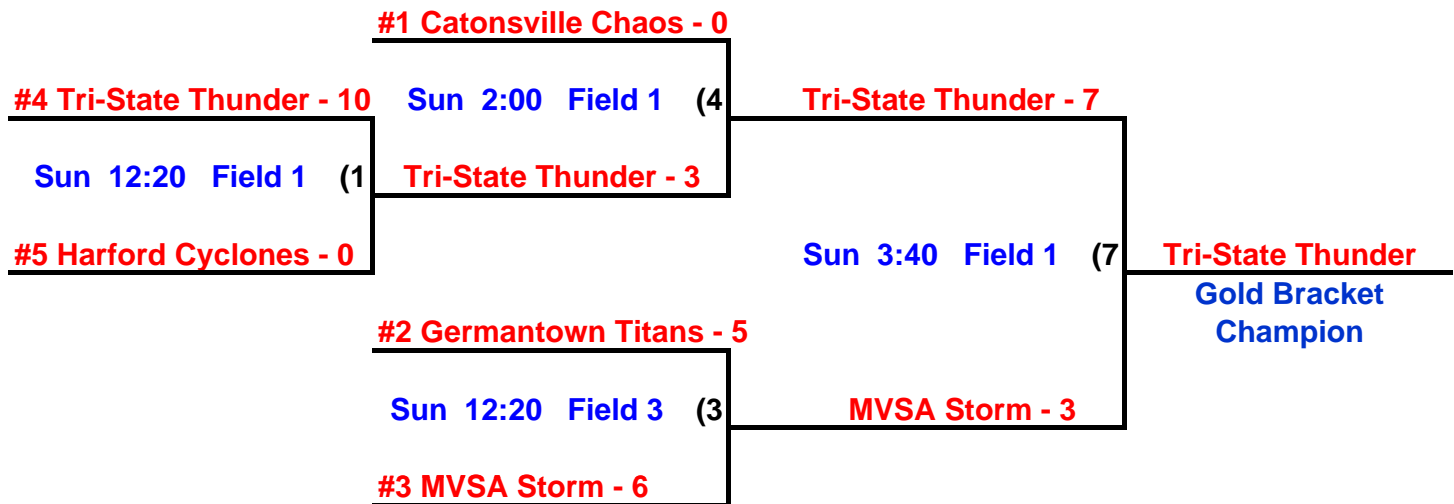

2008 USSSA Charm City Challenge

Randazzo Softball Park - Severn, Maryland

18 & Under CHAMPIONSHIP PLAY - May 25, 2008

GOLD BRACKET