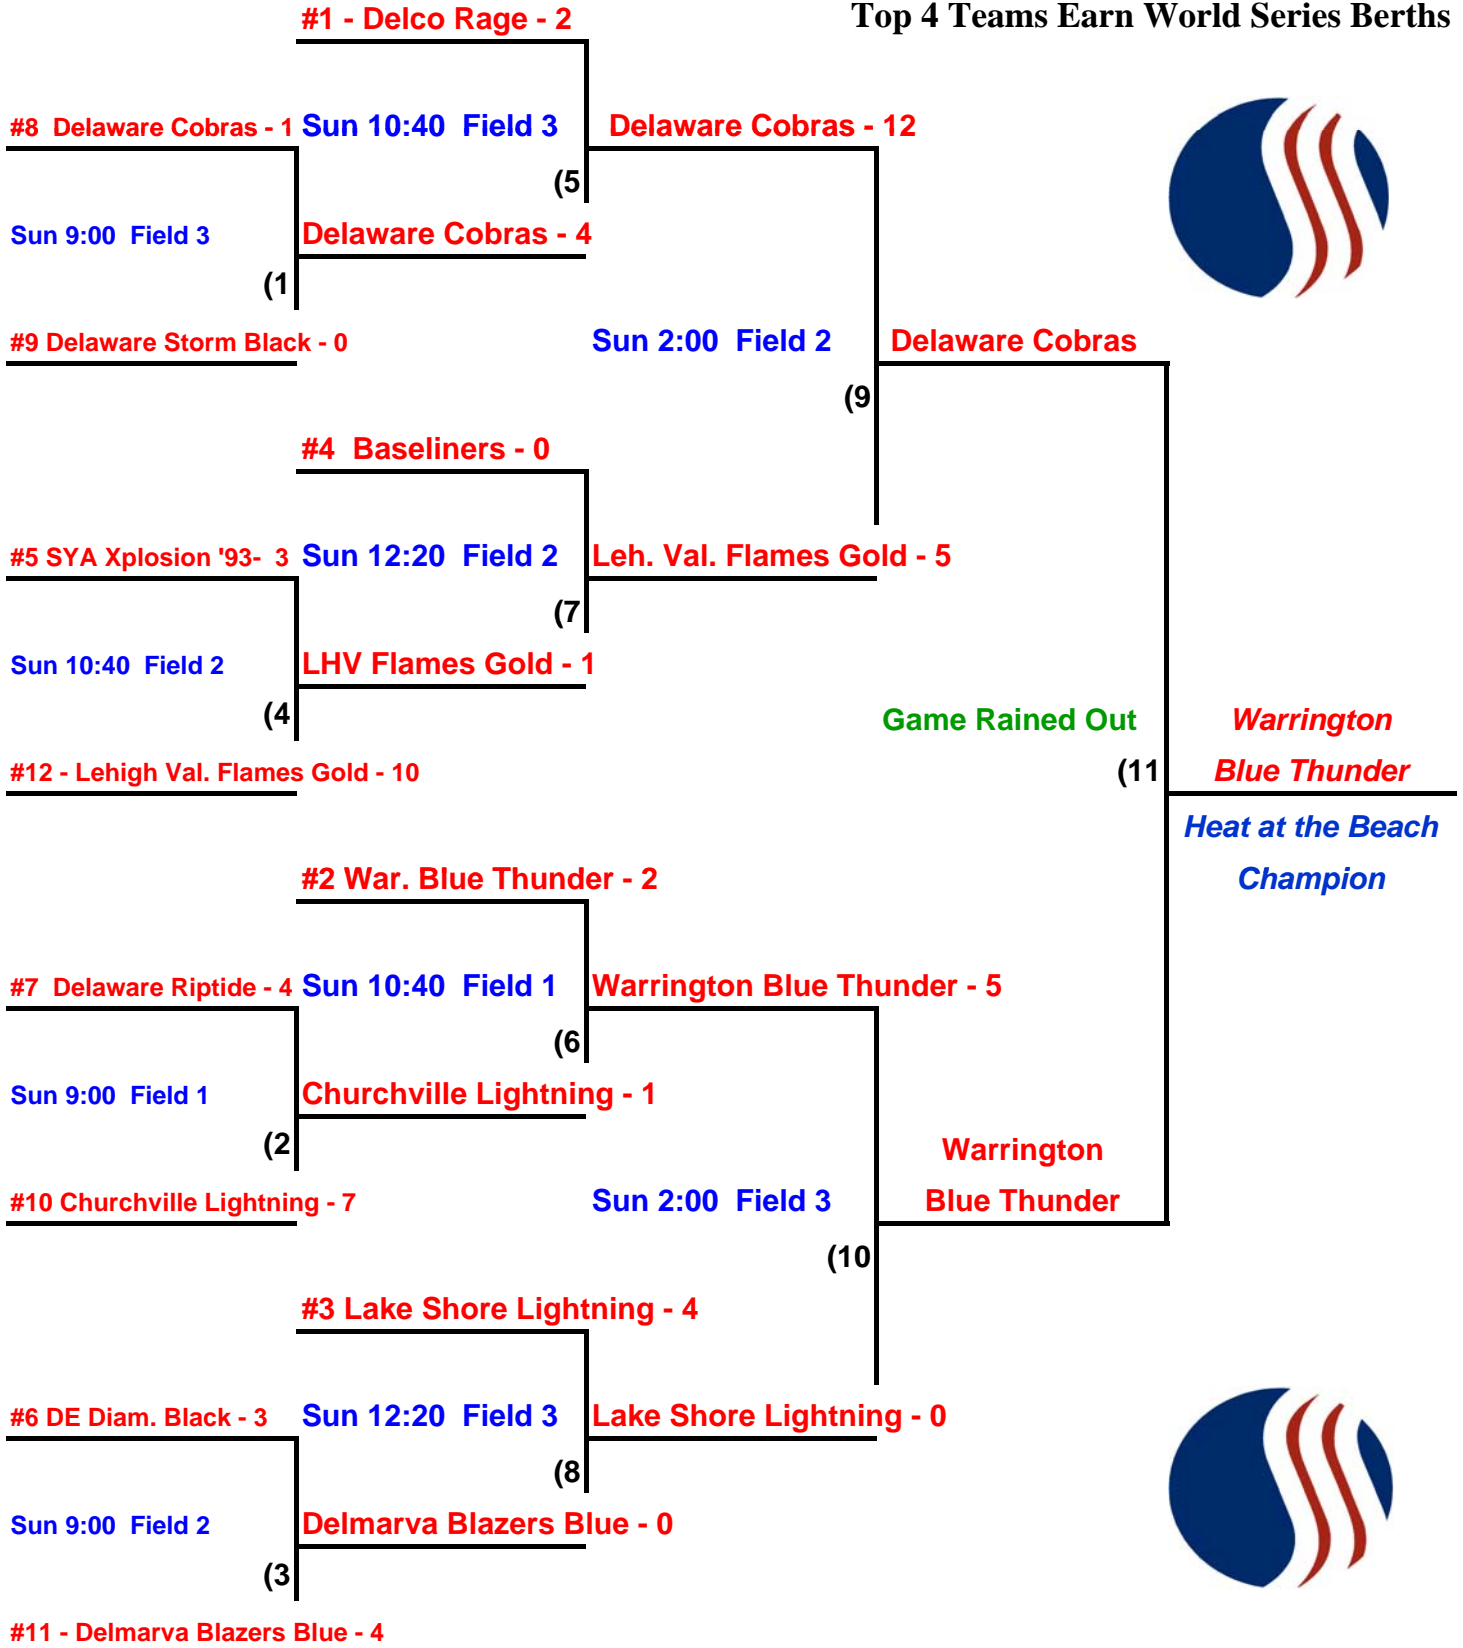

USSSA Heat at the Beach

Sunday, May 18, 2008

Northside Park
Ocean City, Maryland

14 & Under - Gold Bracket

Top 4 Teams Earn World Series Berths