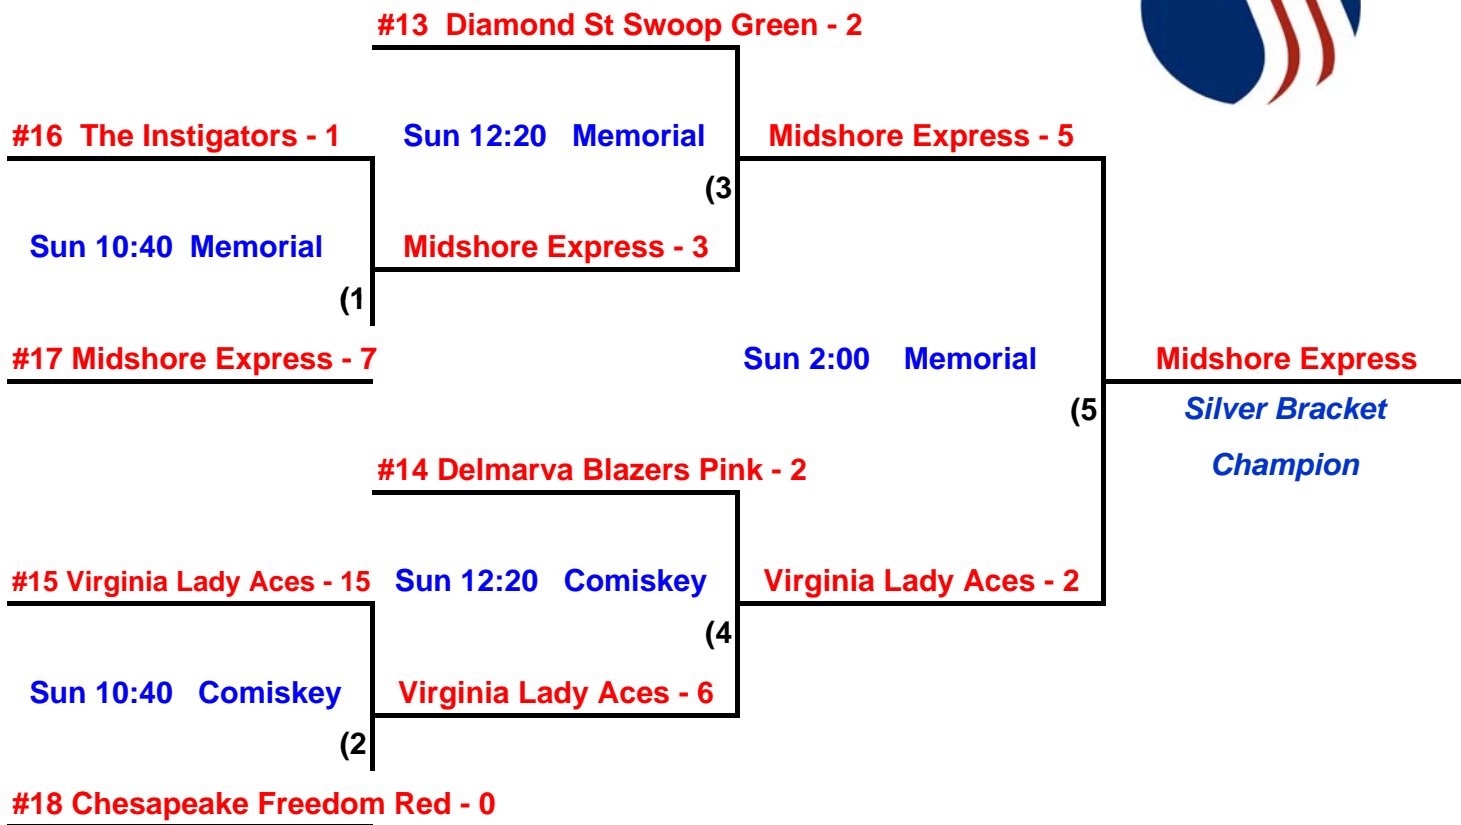

## 14 & Under - Gold Bracket

Top 4 Teams Earn World Series Berths

**USSSA Heat at the Beach**  
**Sunday, May 18, 2008**

**Pyle Center**  
**Roxana, Delaware**

**14 & Under - Silver Bracket**

## 16 & Under