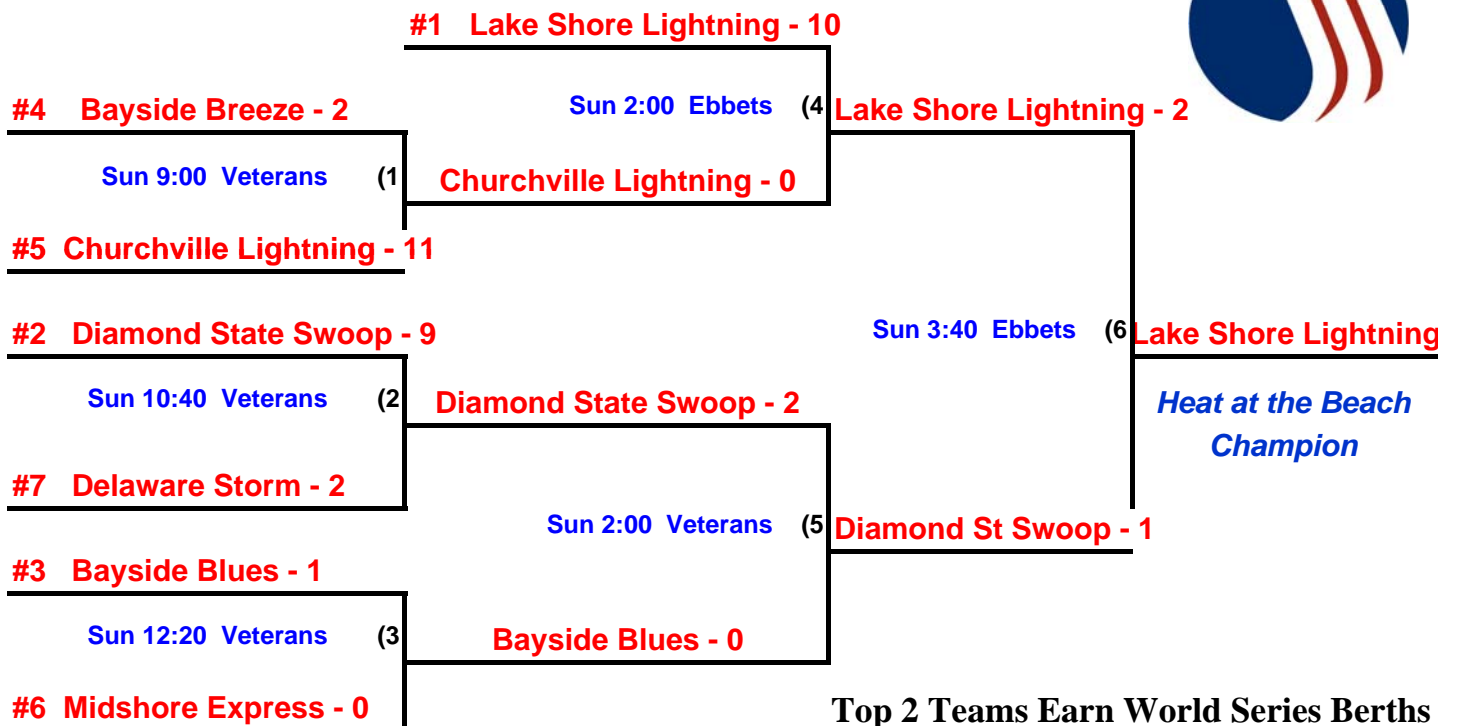

USSSA Heat at the Beach - May 17-18, 2008

Pyle Center - Roxana, Delaware

10 & Under POOL PLAY

Teams

Bayside Breeze
Bayside Blues

Churchville Lightning
Delaware Storm
Diamond State Swoop

Lake Shore Lightning
Mid Shore Express

Day	Time	Teams	Cnc = Cancelled	Field #
Sat	9:00	Lake Shore Lightning - Cnc	Bayside Breeze - Cnc	Veterans
Sat	9:00	Delaware Storm - Cnc	Diamond State Swoop - Cnc	Memorial
Sat	10:30	Lake Shore Lightning - 14	Delaware Storm - 0	Veterans
Sat	10:30	Bayside Breeze - 5	Churchville Lightning - 3	Memorial
Sat	12:00	Lake Shore Lightning - 10	Mid Shore Express - 1	Veterans
Sat	12:00	Diamond State Swoop - 9	Churchville Lightning - 1	Memorial
Sat	1:30	Bayside Breeze - 11	Delaware Storm - 1	Veterans
Sat	3:00	Diamond State Swoop - 9	Mid Shore Express - 0	Veterans
Sat	4:30	Churchville Lightning - 0	Bayside Blues - 7	Veterans
Sat	6:00	Mid Shore Express - 2	Bayside Blues - 3	Veterans

10 & Under CHAMPIONSHIP PLAY