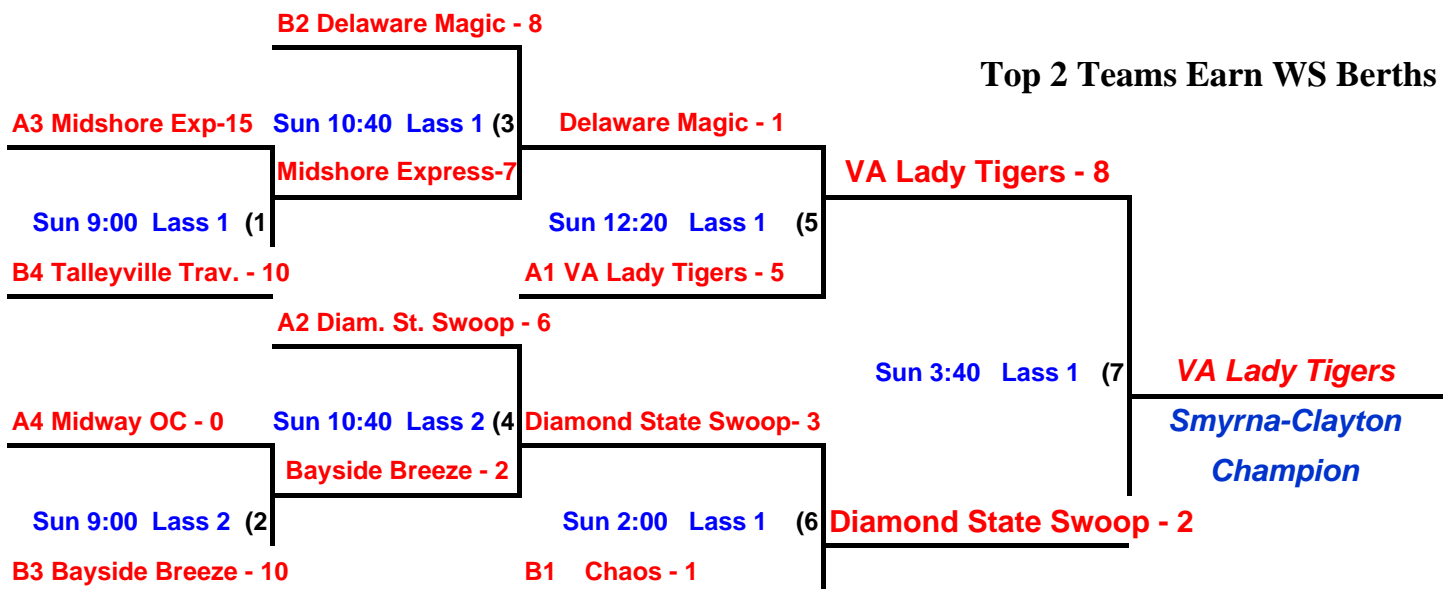

Smyrna-Clayton Stars Qualifier - May 3-4, 2008

Smyrna, Delaware

10 & Under POOL PLAY

Pool A
Diamond State Swoop
Lady Tigers
Midshore Express
Midway Orange Crush

Pool B
Bayside Breeze
Chaos
Delaware Magic
Talleyville Travellers

POOL A

Day	Time			Field #
Sat	9:00	Midshore Express - 4	Diamond State Swoop - 5	Lass 1
Sat	9:00	Lady Tigers - 12	Midway Orange Crush - 0	Lass 2
Sat	10:30	Midshore Express - 1	Lady Tigers - 4	Lass 1
Sat	10:30	Diamond State Swoop - 19	Midway Orange Crush - 6	Lass 2
Sat	1:30	Midshore Express - 15	Midway Orange Crush - 1	Lass 2
Sat	3:00	Diamond State Swoop - 0	Lady Tigers - 1	Lass 1

POOL B

Day	Time			Field #
Sat	12:00	Delaware Magic - 15	Talleyville Travellers - 1	Lass 1
Sat	12:00	Bayside Breeze - 3	Chaos - 7	Lass 2
Sat	1:30	Delaware Magic - 14	Bayside Breeze - 3	Lass 1
Sat	4:30	Talleyville Travellers - 0	Chaos - 16	Lass 1
Sat	6:00	Talleyville Travellers - 0	Bayside Breeze - 16	Lass 1
Sat	6:00	Delaware Magic - 3	Chaos - 3	Lass 2

10 & Under CHAMPIONSHIP PLAY