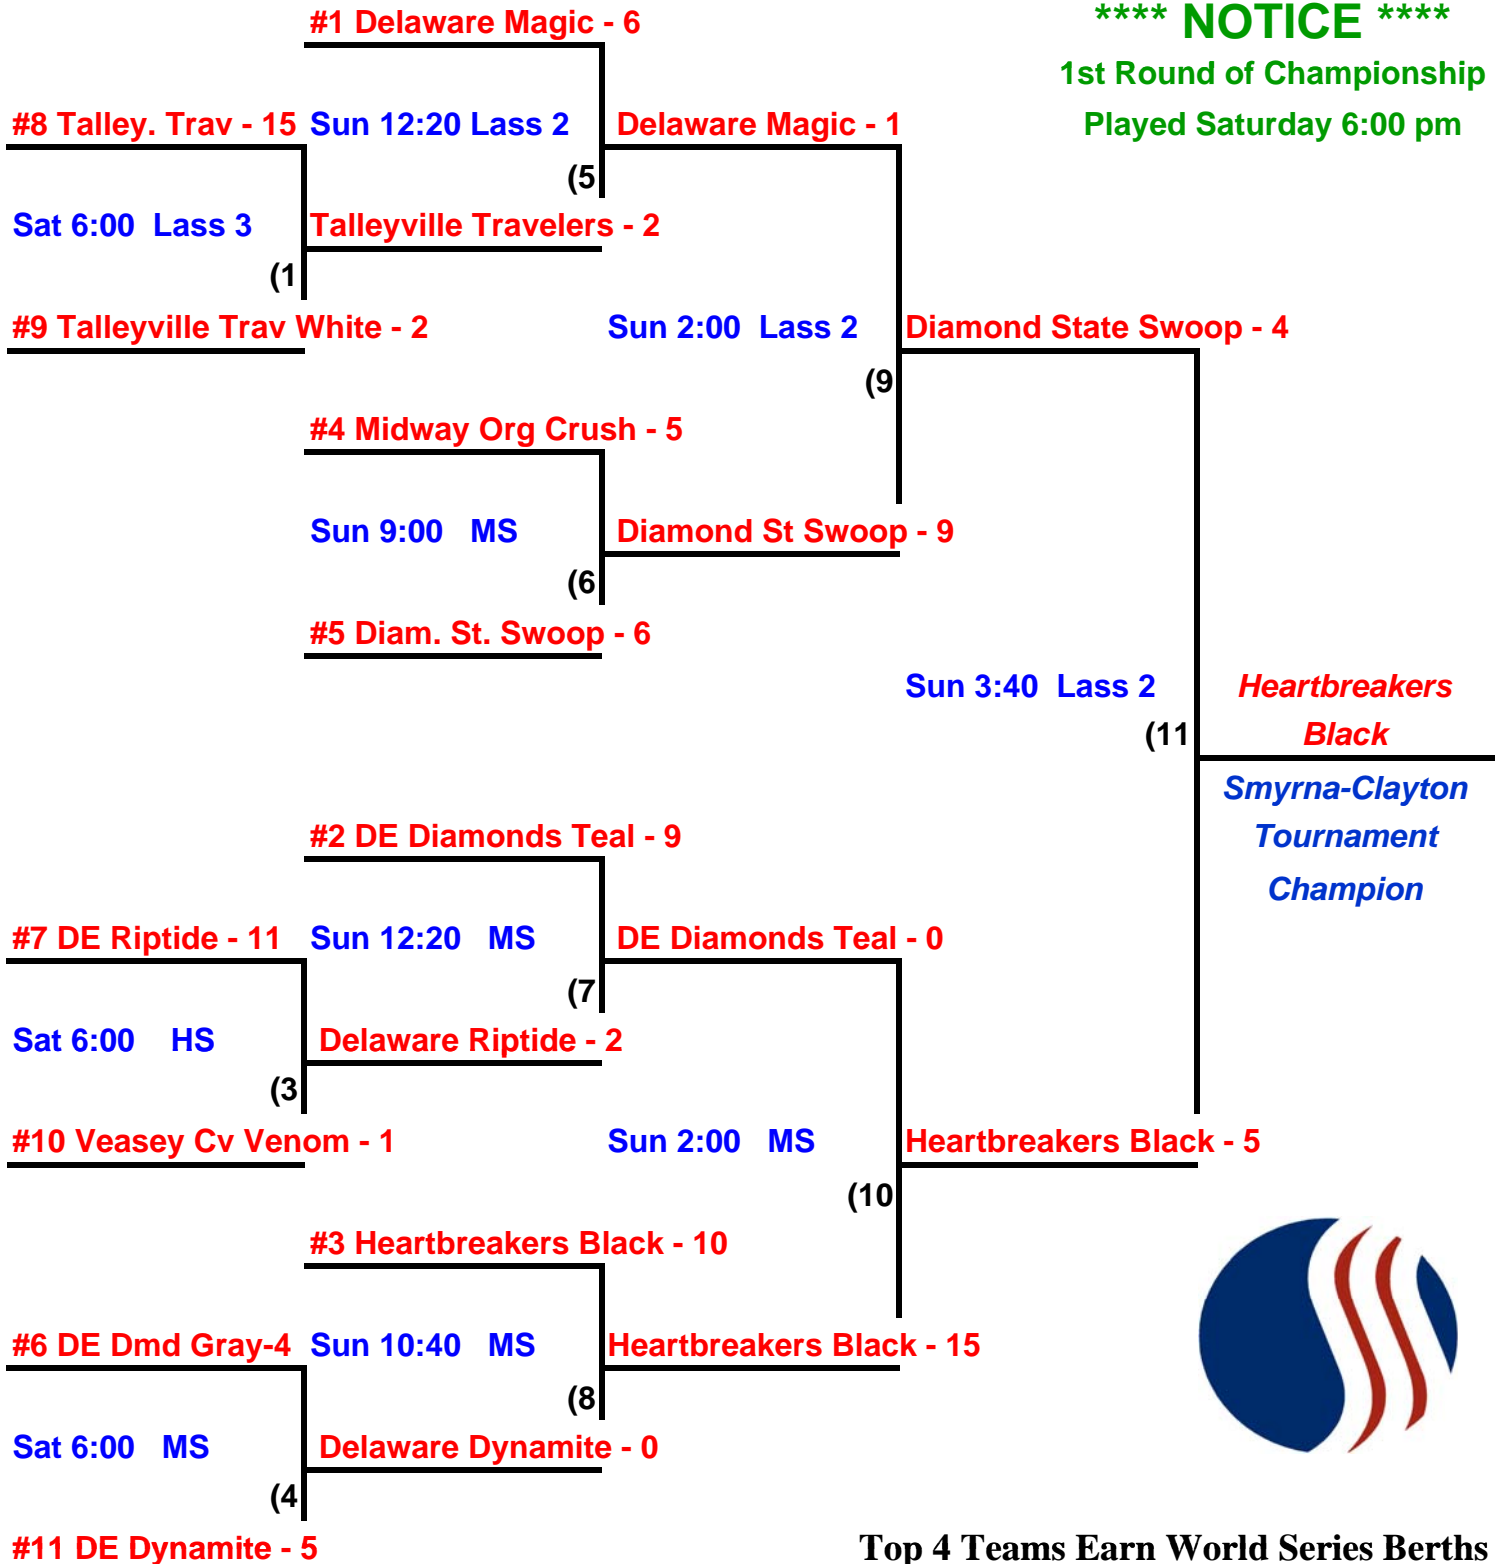

Heartbreakers Black
Midway Orange Crush
Talleyville Travellers White

Talleyville Travellers
Veasey Cove Venom

Day	Time	Teams		Field #
Sat	9:00	Talleyville Travellers - 10	Delaware Diamonds Gray - 3	High Sch
Sat	9:00	Talleyville Travellers White - 2	Diamond State Swoop - 10	Mid Sch
Sat	10:30	Midway Orange Crush - 0	Delaware Magic - 9	High Sch
Sat	10:30	Delaware Riptide - 0	Delaware Diamonds Teal - 14	Mid Sch
Sat	12:00	Heartbreakers Black - 10	Delaware Dynamite - 1	High Sch
Sat	12:00	Veasey Cove Venom - 0	Diamond State Swoop - 11	Mid Sch
Sat	1:30	Talleyville Travellers - 0	Delaware Diamonds Teal - 9	Lass 3
Sat	1:30	Delaware Diamonds Gray - 5	Delaware Dynamite - 4	High Sch
Sat	1:30	Talleyville Travellers White - 15	Veasey Cove Venom - 15	Mid Sch
Sat	3:00	Midway Orange Crush - 5	Diamond State Swoop - 3	Lass 2
Sat	3:00	Talleyville Travellers - 9	Delaware Riptide - 10	Lass 3
Sat	3:00	Delaware Diamonds Gray - 0	Delaware Magic - 6	High Sch
Sat	3:00	Talleyville Travellers White - 0	Heartbreakers Black - 20	Mid Sch
Sat	4:30	Delaware Dynamite - 1	Diamond State Swoop - 7	Lass 2
Sat	4:30	Midway Orange Crush - 10	Delaware Riptide - 2	Lass 3
Sat	4:30	Delaware Magic - 20	Veasey Cove Venom - 0	High Sch
Sat	4:30	Delaware Diamonds Teal - 3	Heartbreakers Black - 0	Mid Sch

Note: 1st Round of Championship Play begins Saturday at 6:00 pm

USSSA Smyrna-Clayton Qualifier

May 4, 2008

Smyrna, Delaware

12 & Under CHAMPIONSHIP PLAY

**** **NOTICE** ****

1st Round of Championship
Played Saturday 6:00 pm

Top 4 Teams Earn World Series Berths

USSSA Smyrna-Clayton Qualifer

Smyrna, Delaware

14 & Under

Central Bay Cruisers
DE Diamonds Black
Delaware Explosions

Delaware Magic
Delaware Riptide

Delaware Storm
Diamond St Swoop Blue

Top 3 Teams Earn WS Berth

3rd place determined by Rule 12 for tiebreakers