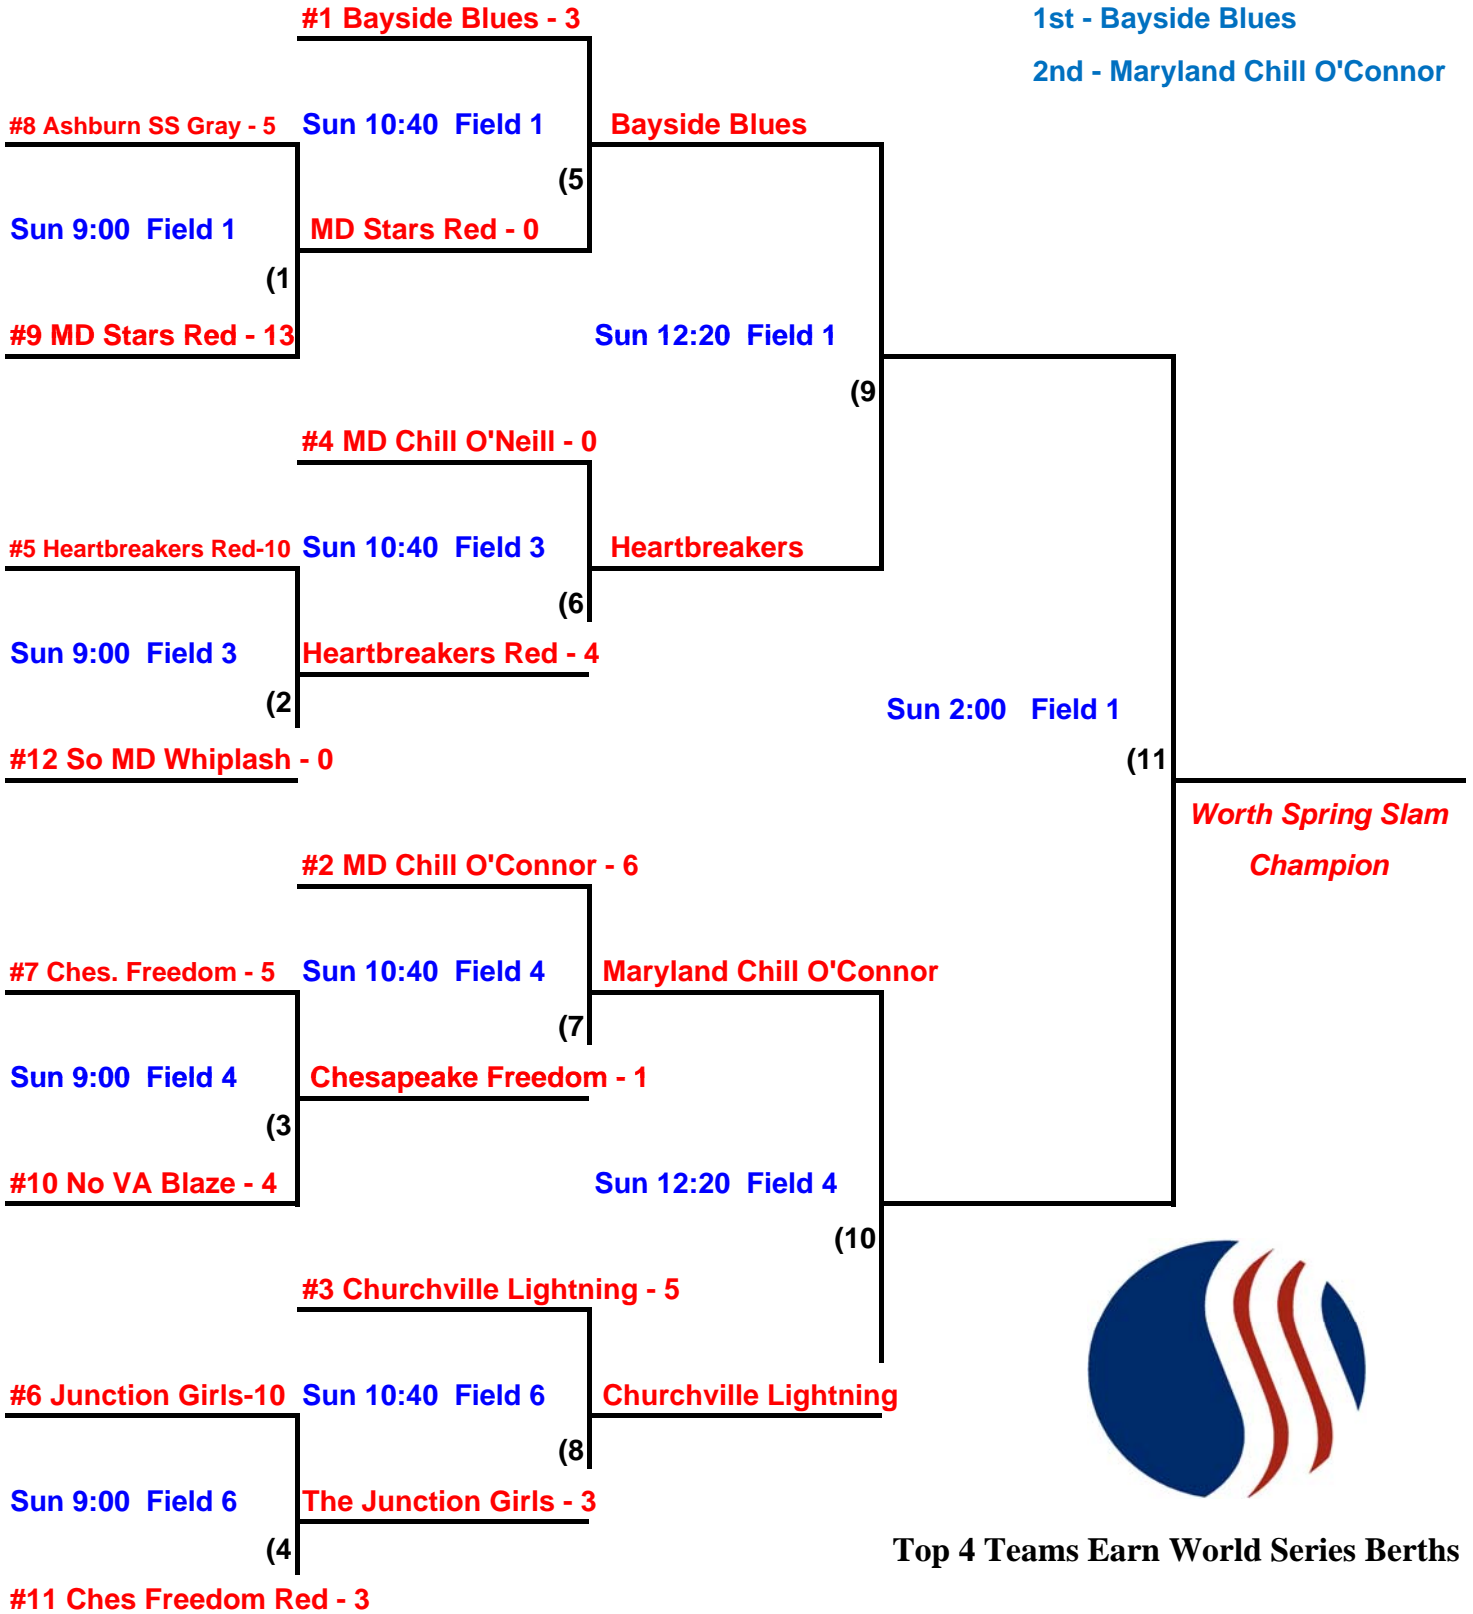

USSSA Worth Spring Slam

April 20, 2008

Bachman Sports Complex
Glen Burnie, Maryland

14 & Under CHAMPIONSHIP PLAY

Sunday's play stopped due to rain.

1st - Bayside Blues

2nd - Maryland Chill O'Connor

Top 4 Teams Earn World Series Berths