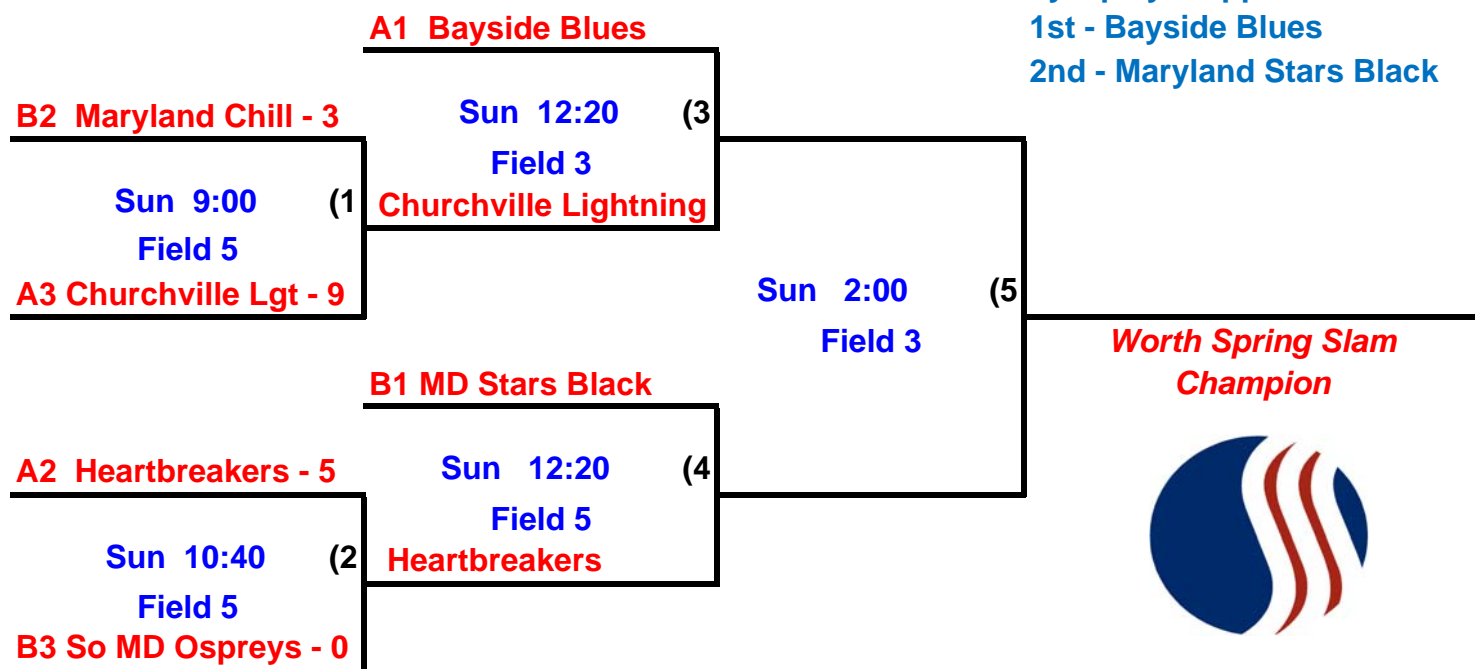

USSSA Worth Spring Slam

April 19-20, 2008

Bachman Sports Complex

Glen Burnie, Maryland

12 & Under POOL PLAY

Pool A

Bayside Blues

Churchville Lightning

Heartbreakers Red

Pool B

Maryland Chill

Maryland Stars Black

Southern MD Ospreys

Day	Time	Teams		Field #
Sat	9:00	Churchville Lightning - 10	Maryland Chill - 7	3
Sat	10:30	Bayside Blues - 5	Maryland Stars Black - 4	3
Sat	12:00	Heartbreakers Red - 8	Southern MD Ospreys - 1	3
Sat	1:30	Bayside Blues - 3	Churchville Lightning - 0	3
Sat	1:30	Maryland Stars Black - 8	Maryland Chill - 0	5
Sat	3:00	Heartbreakers Red - 7	Churchville Lightning - 5	3
Sat	3:00	Southern MD Ospreys - 2	Maryland Chill - 9	5
Sat	4:30	Heartbreakers Red - 6	Bayside Blues - 8	3
Sat	4:30	Southern MD Ospreys - 7	Maryland Stars Black - 13	5

12 & Under CHAMPIONSHIP PLAY

Sunday's play stopped due to rain.

1st - Bayside Blues

2nd - Maryland Stars Black