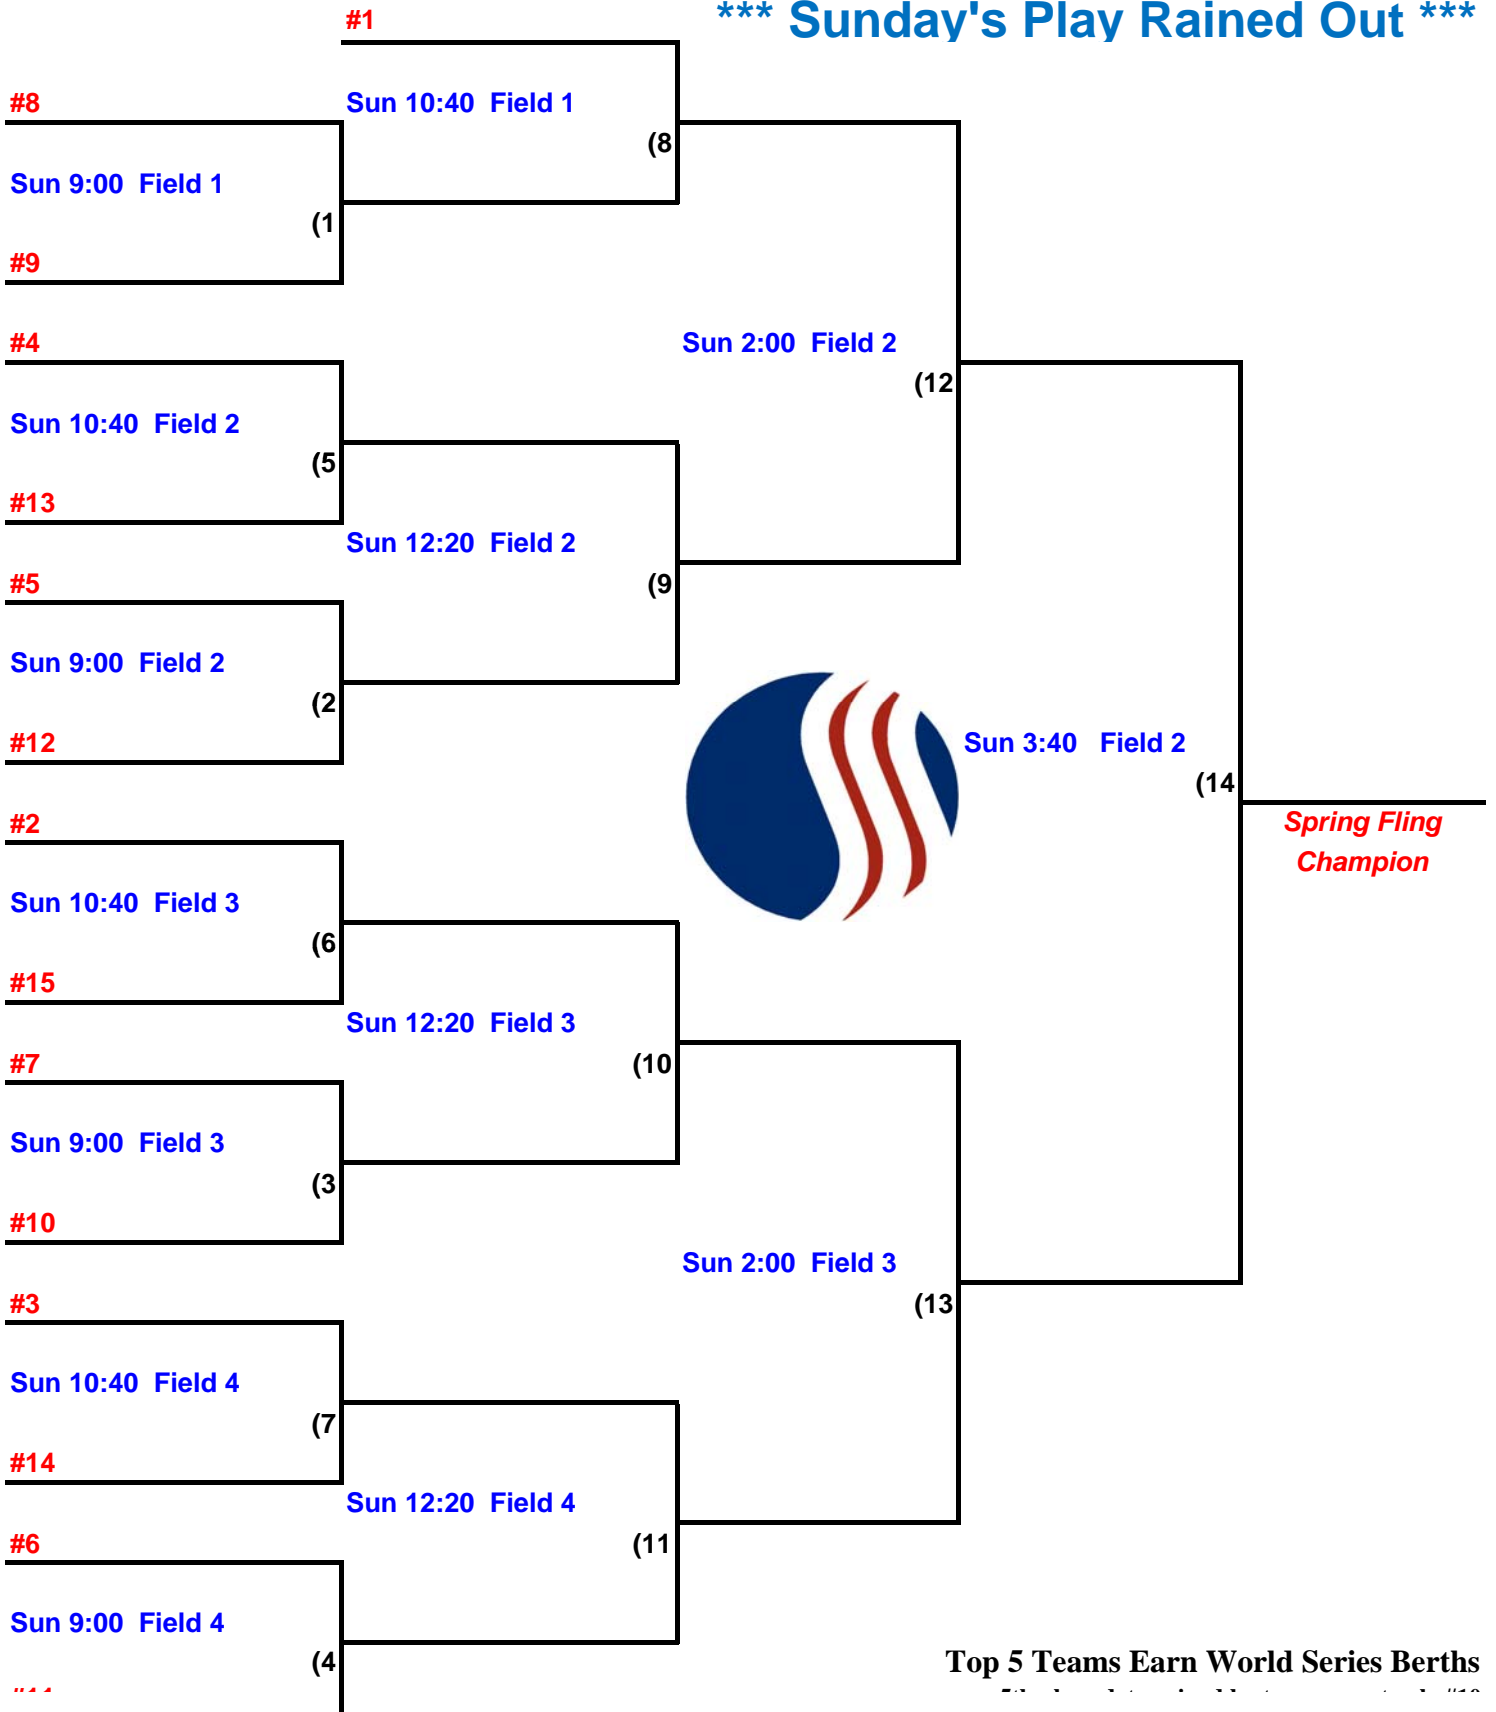

14 & Under CHAMPIONSHIP PLAY

*** Sunday's Play Rained Out ***

Top 5 Teams Earn World Series Berths