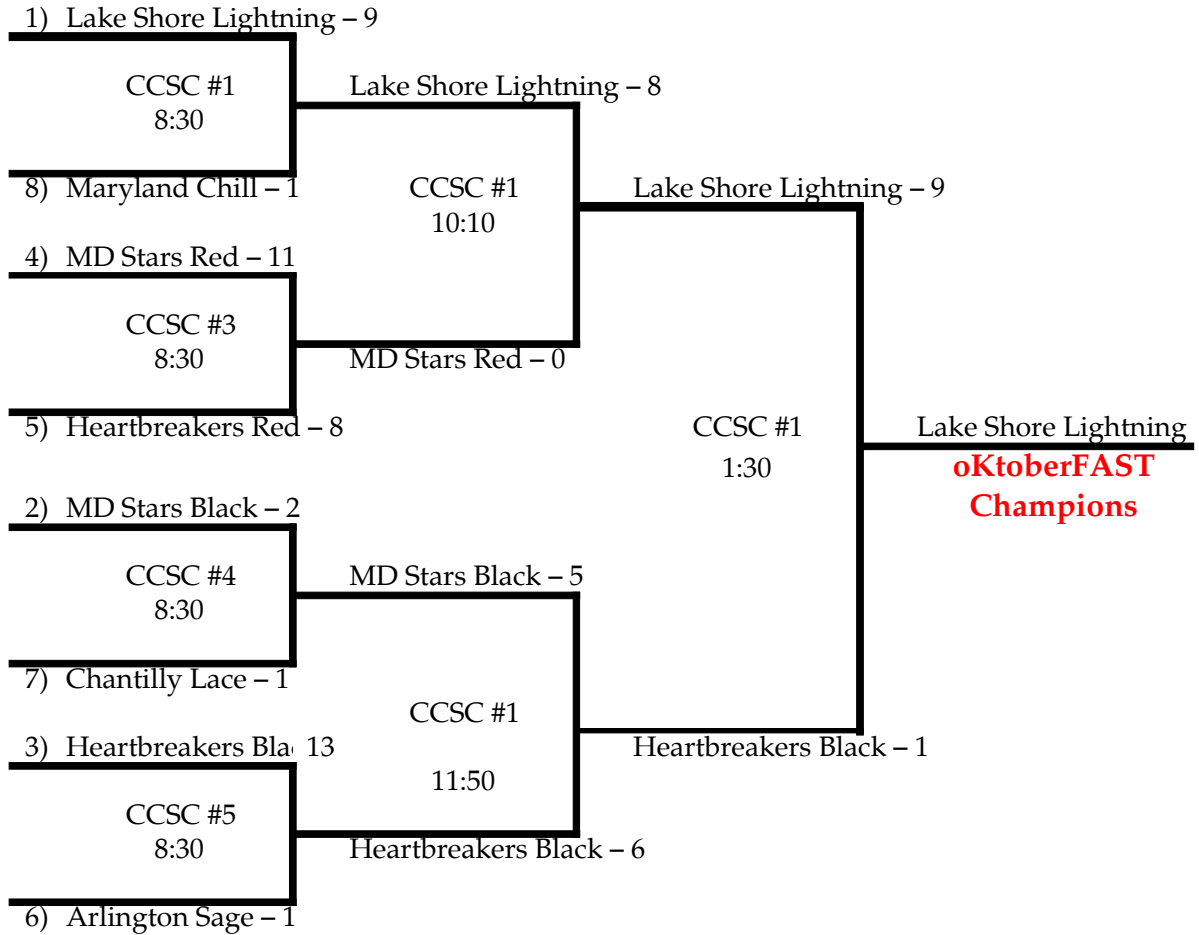

oKtoberFAST
10/13-10/14

Carroll County Sports Complex
Westminster, Md

12U Championship Play
(Sunday)