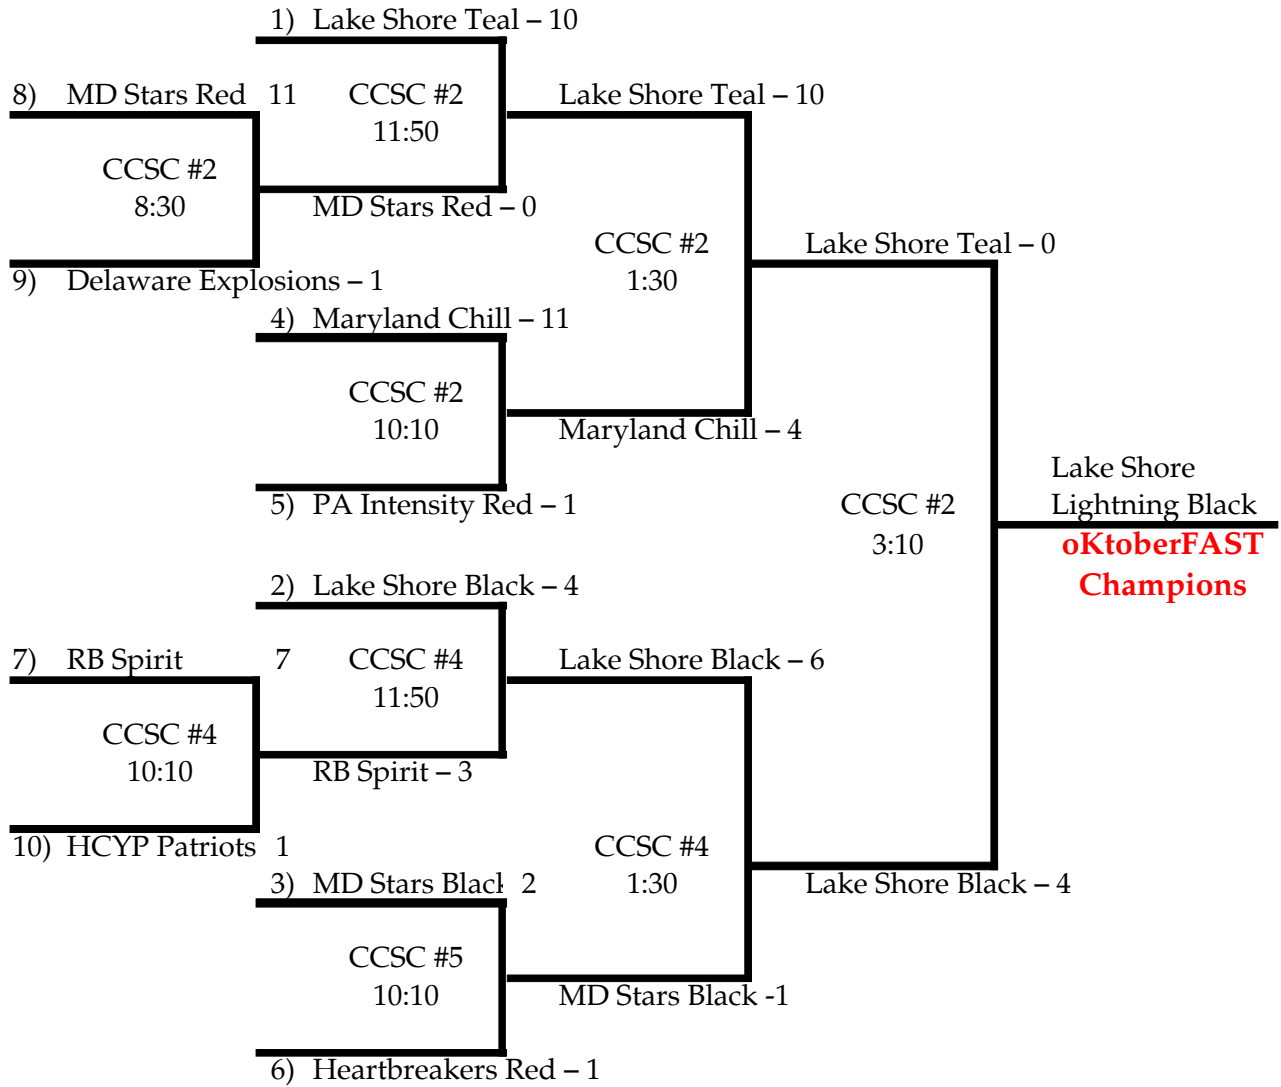

oKtoberFAST
10/13-10/14

Carroll County Sports Complex
Westminster, Md

14U Championship Play
(Sunday)