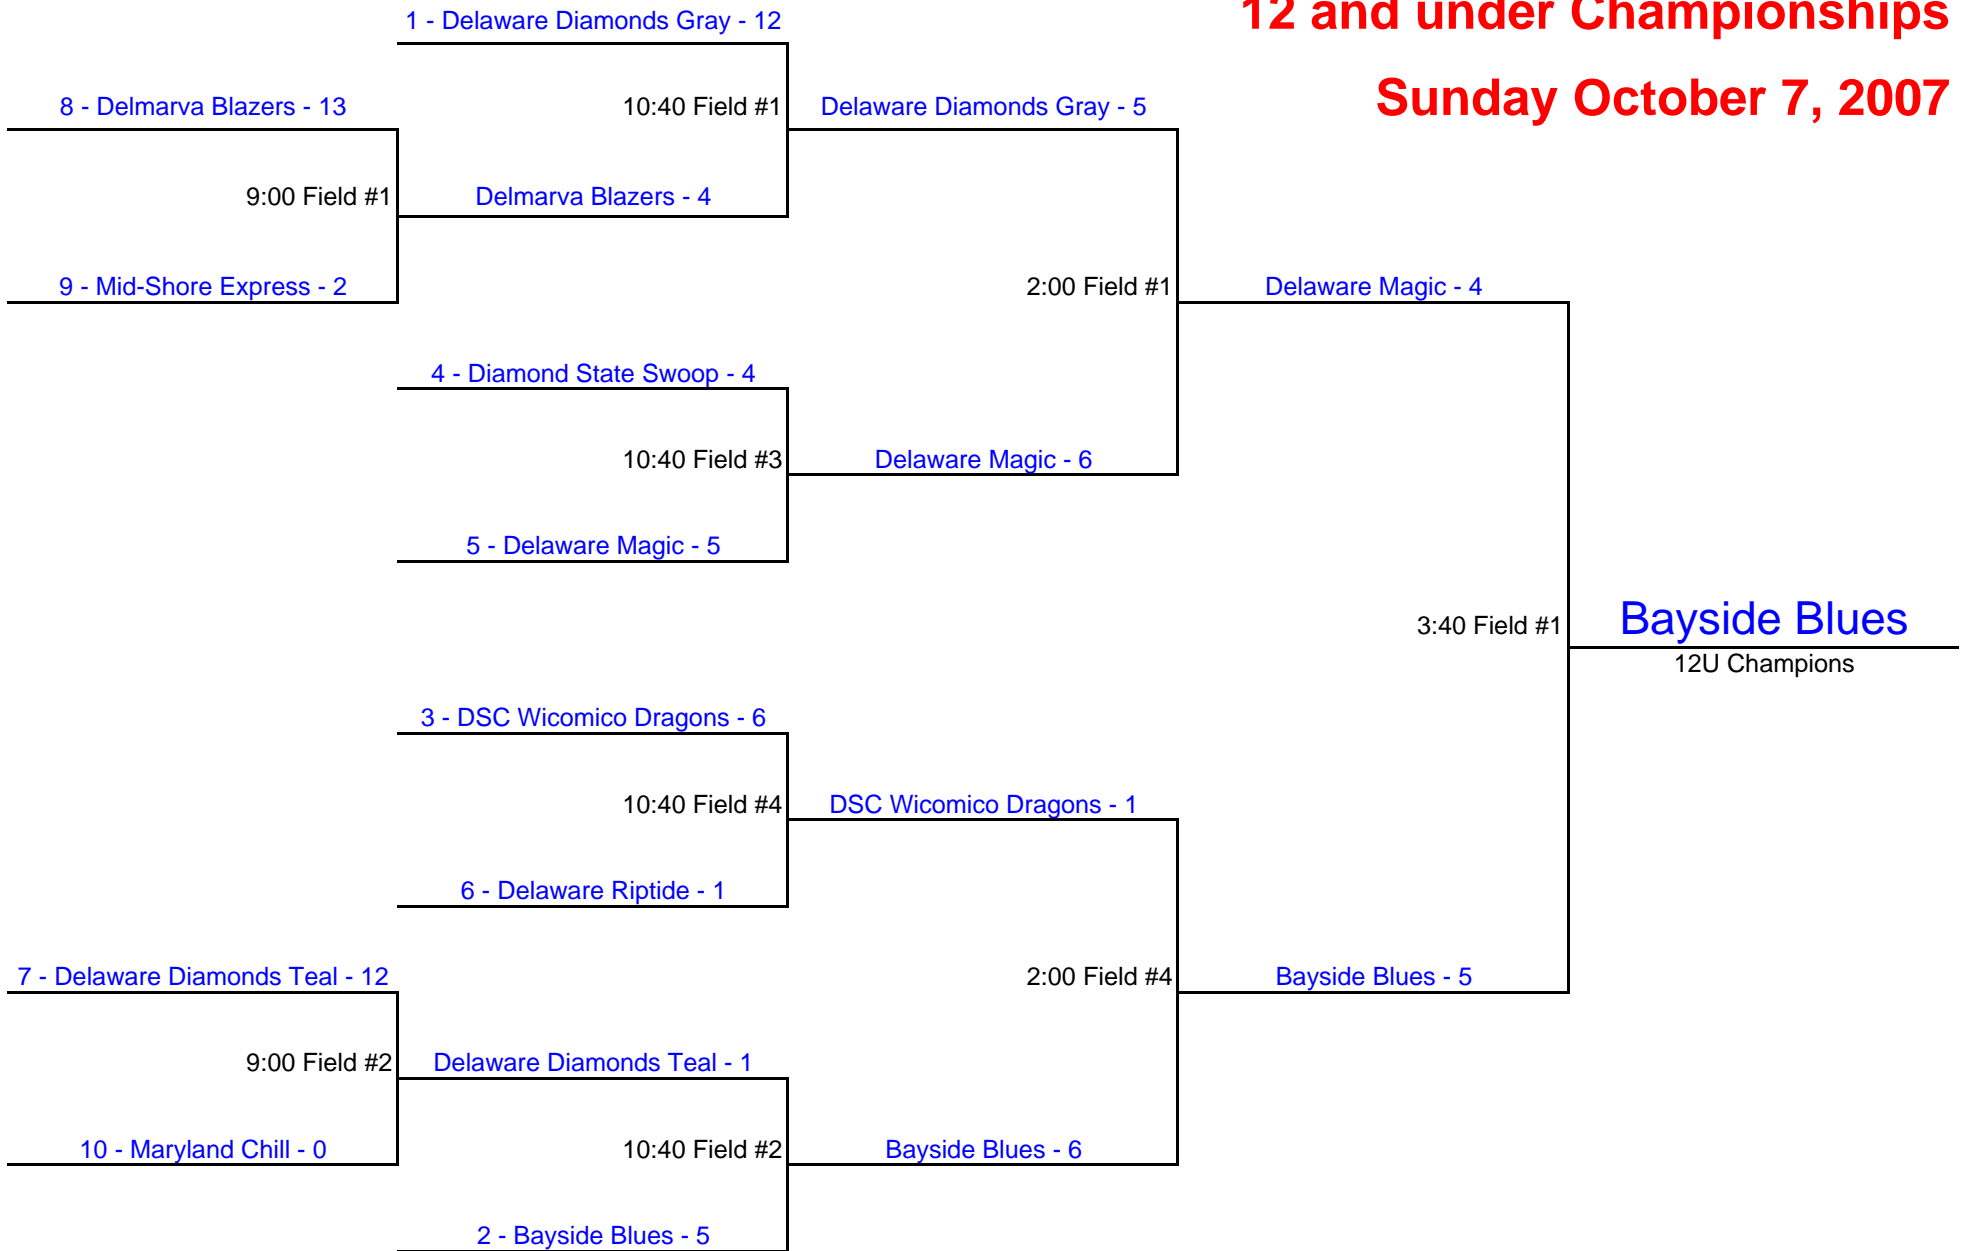

Delmarva Fall Qualifier 2007

12 and under Championships

Sunday October 7, 2007