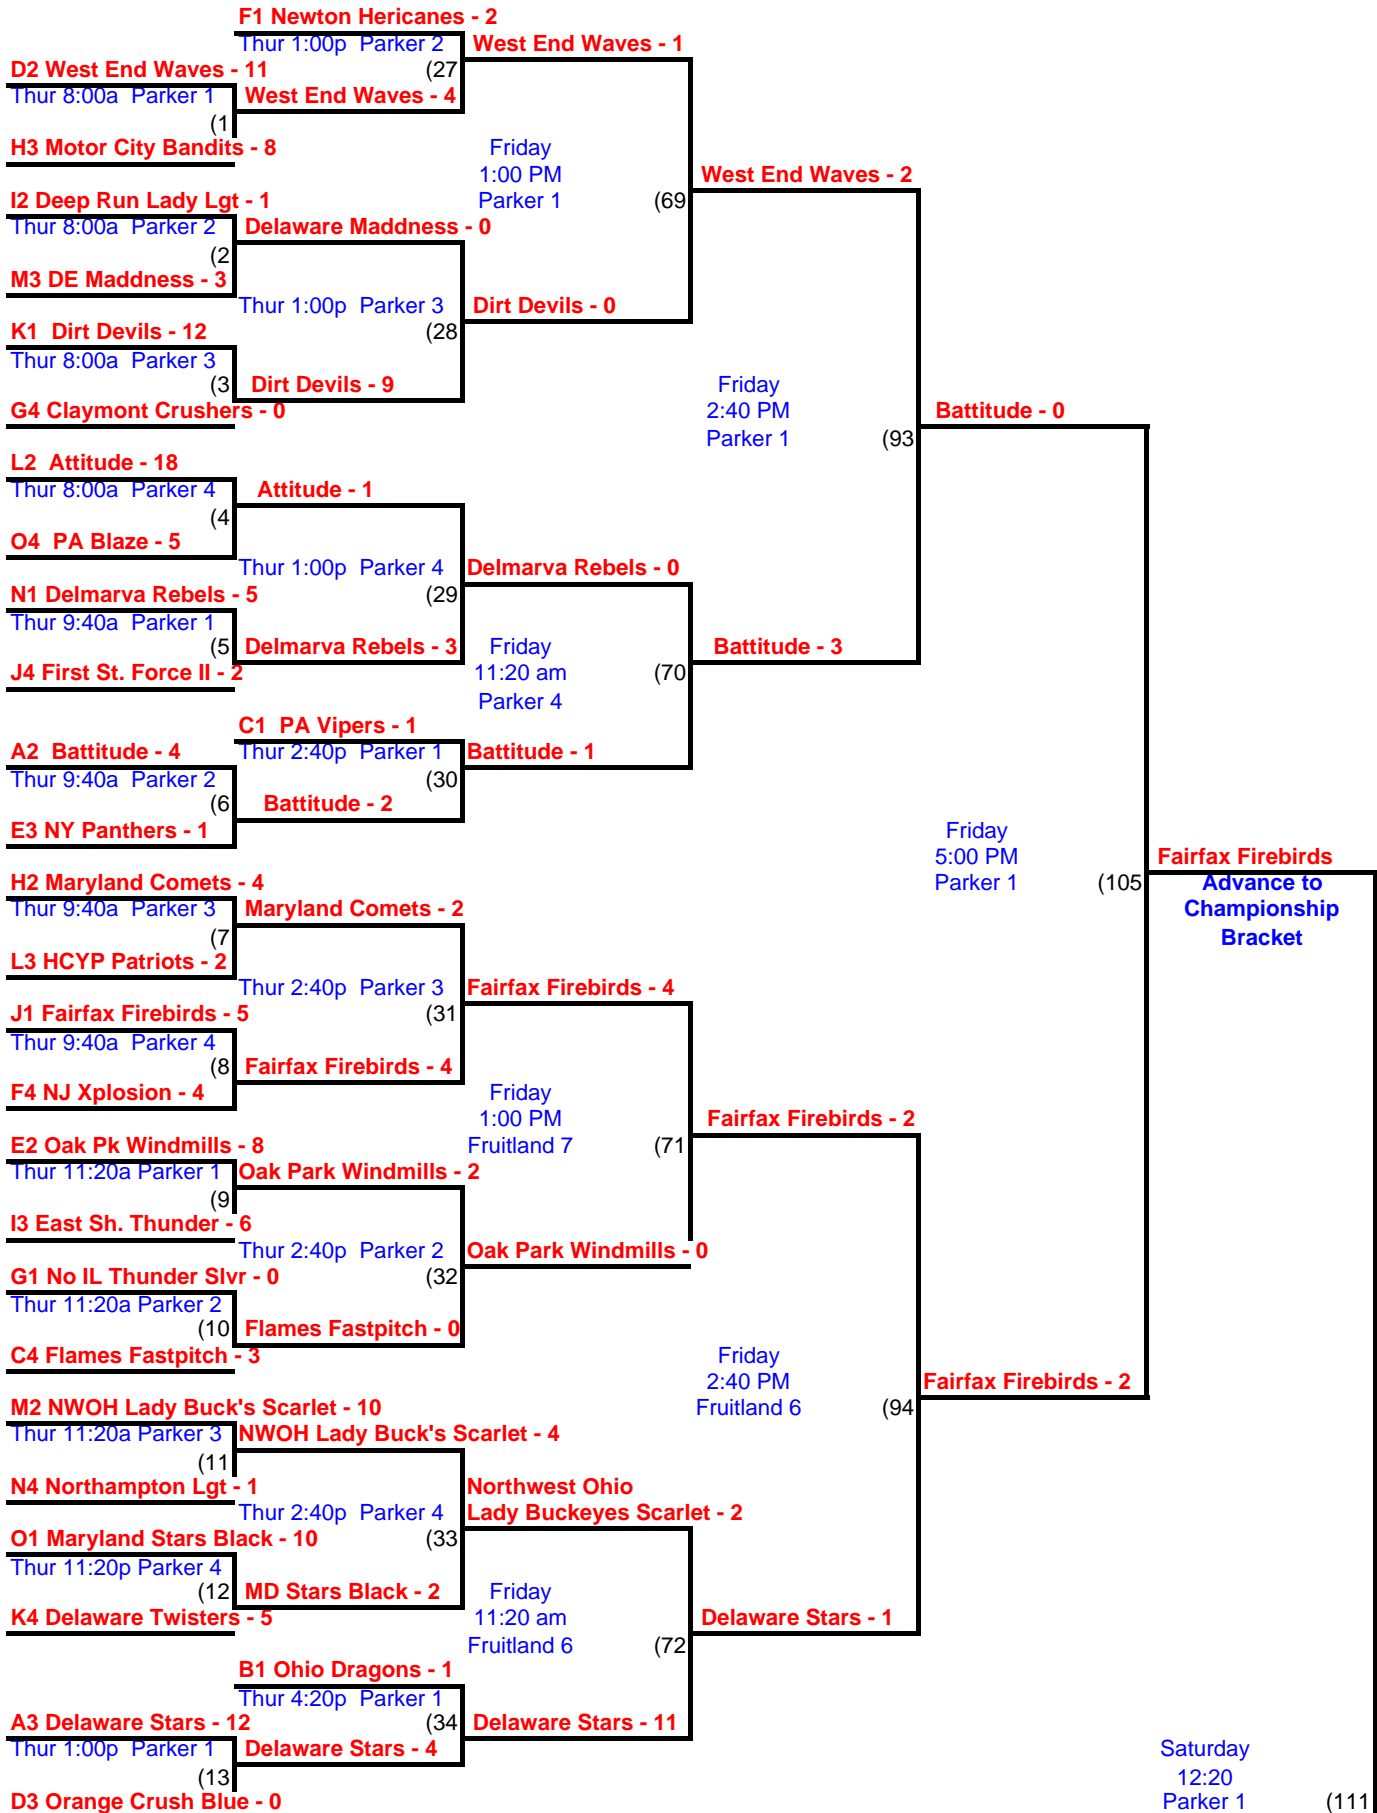

2007 USSSA 16 & Under "B" East World Series

Pool Play

Pool M

Game	Time	Field	Match Up	Score
67	Tue 10:40 AM	Fruitland #6	[DE] Delaware Maddness VS. [MD] Maryland Explosion	1-4
68	Tue 10:40 AM	Fruitland #7	[PAE] West Chester Wildfire VS. [OHN] NW Ohio Lady Buckeyes Scarlet	3-10
69	Tue 2:00 PM	Fruitland #6	[DE] Delaware Maddness VS. [OHN] NW Ohio Lady Buckeyes Scarlet	0-9
70	Tue 2:00 PM	Fruitland #7	[MD] Maryland Explosion VS. [PAE] West Chester Wildfire	8-1
71	Tue 5:20 PM	Fruitland #6	[DE] Delaware Maddness VS. [PAE] West Chester Wildfire	6-4
72	Tue 5:20 PM	Fruitland #7	[OHN] NW Ohio Lady Buckeyes Scarlet VS. [MD] Maryland Explosion	0-8

Pool N

Game	Time	Field	Match Up	Score
73	Wed 10:40 AM	Parker #3	[PAC] York Shockwaves VS. [MD] Delmarva Rebels	1-5
74	Wed 10:40 AM	Parker #4	[IL] Geneva Foxes Blue VS. [PAE] Northampton Lightning	8-0
75	Wed 2:00 PM	Parker #3	[PAC] York Shockwaves VS. [PAE] Northampton Lightning	12-2
76	Wed 2:00 PM	Parker #4	[MD] Delmarva Rebels VS. [IL] Geneva Foxes Blue	8-2
77	Wed 5:20 PM	Parker #3	[PAC] York Shockwaves VS. [IL] Geneva Foxes Blue	7-6
78	Wed 5:20 PM	Parker #4	[PAE] Northampton Lightning VS. [MD] Delmarva Rebels	0-13

Pool O

Game	Time	Field	Match Up	Score
79	Tue 10:40 AM	Parker #3	[MD] Maryland Stars Black VS. [PAE] Bethlehem Stars Gold	8-2
80	Tue 10:40 AM	Parker #4	[PAC] PA Blaze VS. [OHN] Lady Irish Blue	0-7
81	Tue 2:00 PM	Parker #3	[MD] Maryland Stars Black VS. [OHN] Lady Irish Blue	3-2
82	Tue 2:00 PM	Parker #4	[PAE] Bethlehem Stars Gold VS. [PAC] PA Blaze	13-2
83	Tue 5:20 PM	Parker #3	[MD] Maryland Stars Black VS. [PAC] PA Blaze	8-0
84	Tue 5:20 PM	Parker #4	[OHN] Lady Irish Blue VS. [PAE] Bethlehem Stars Gold	3-1

2007 USSSA 16 & Under "B" East World Series

Winners' Bracket