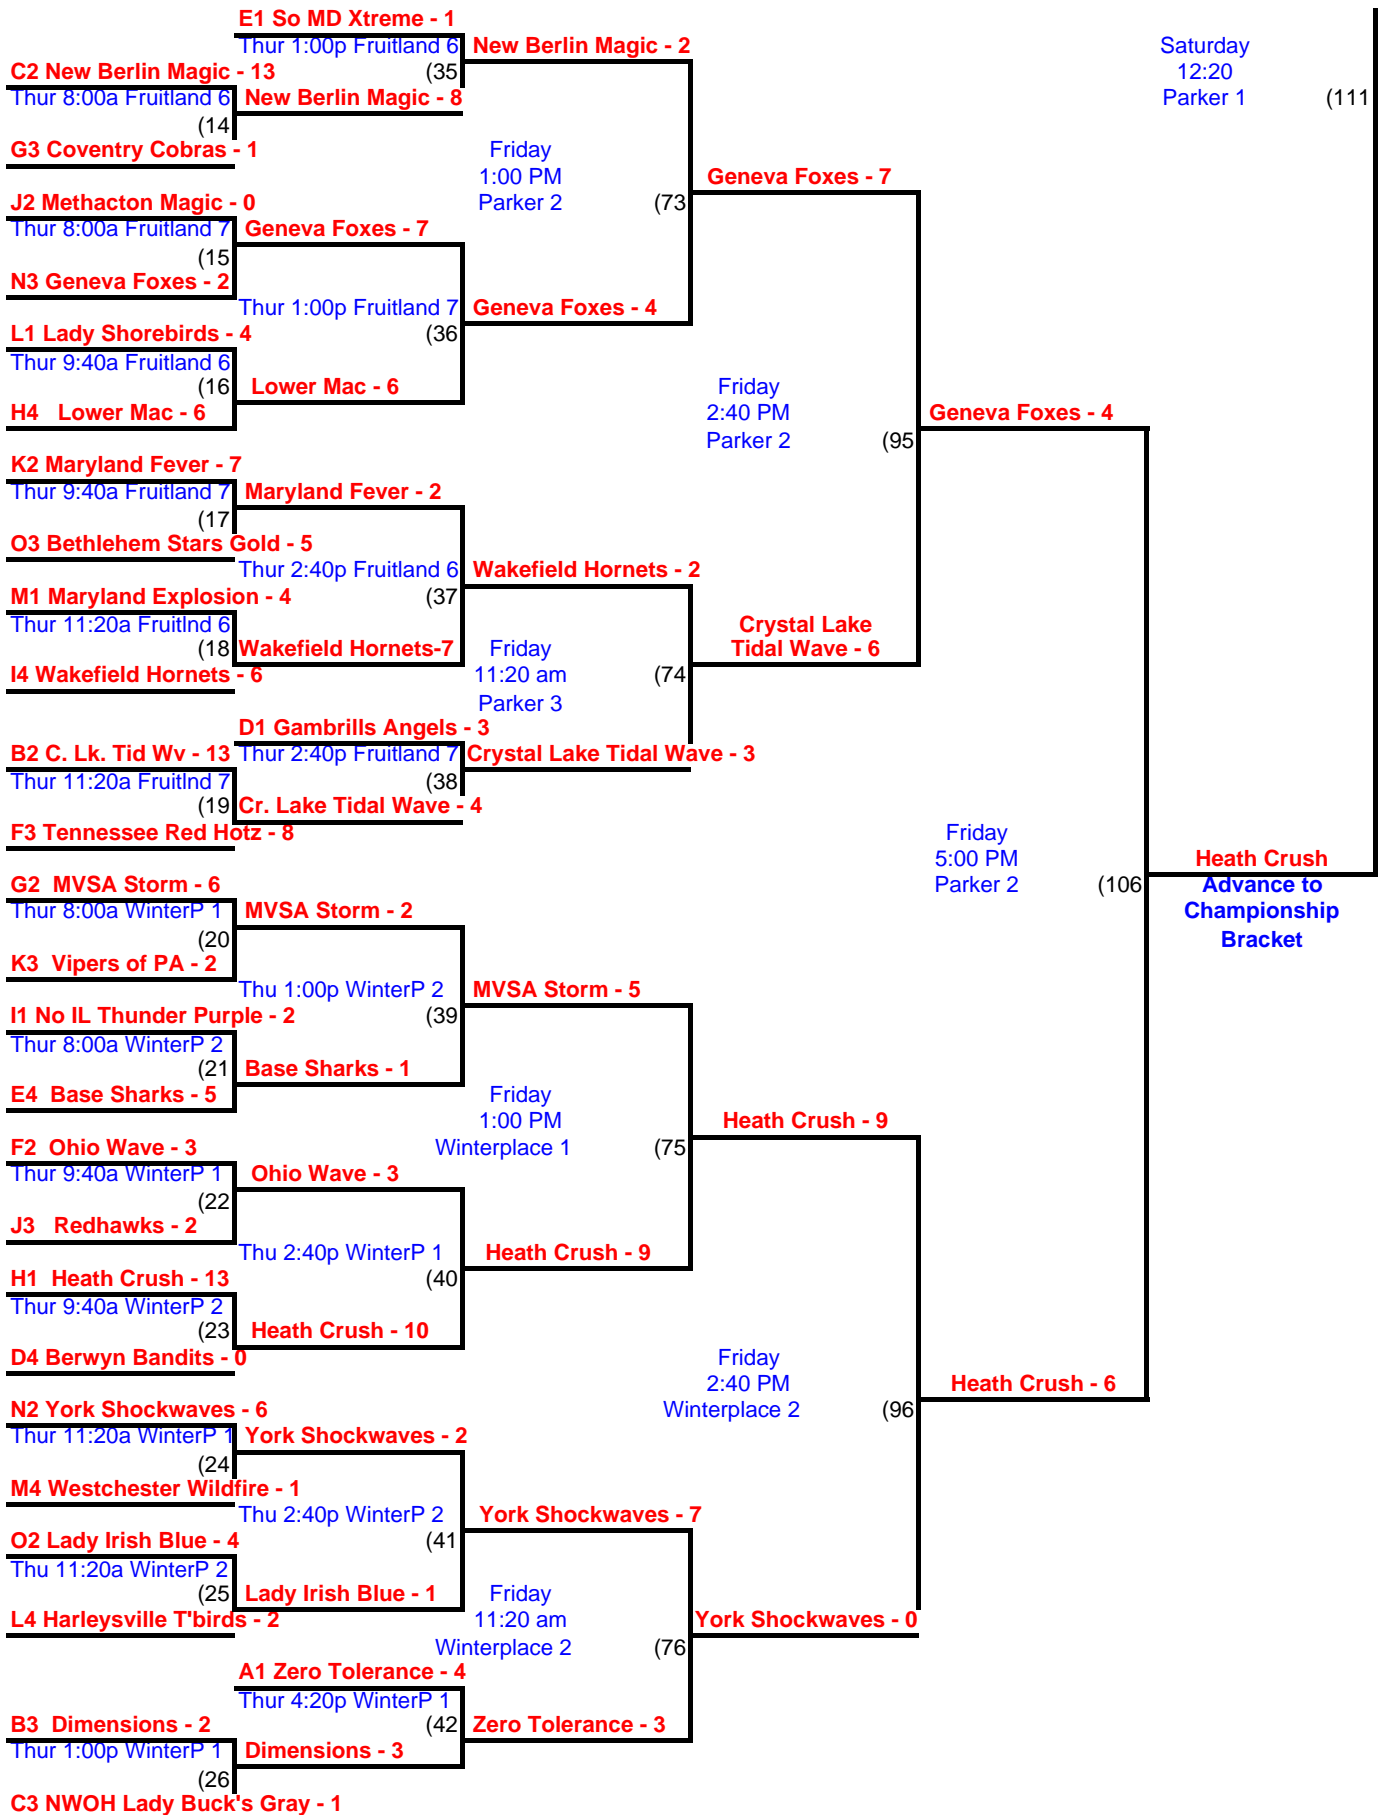

2007 USSSA 16 & Under "B" East World Series

Winners' Bracket